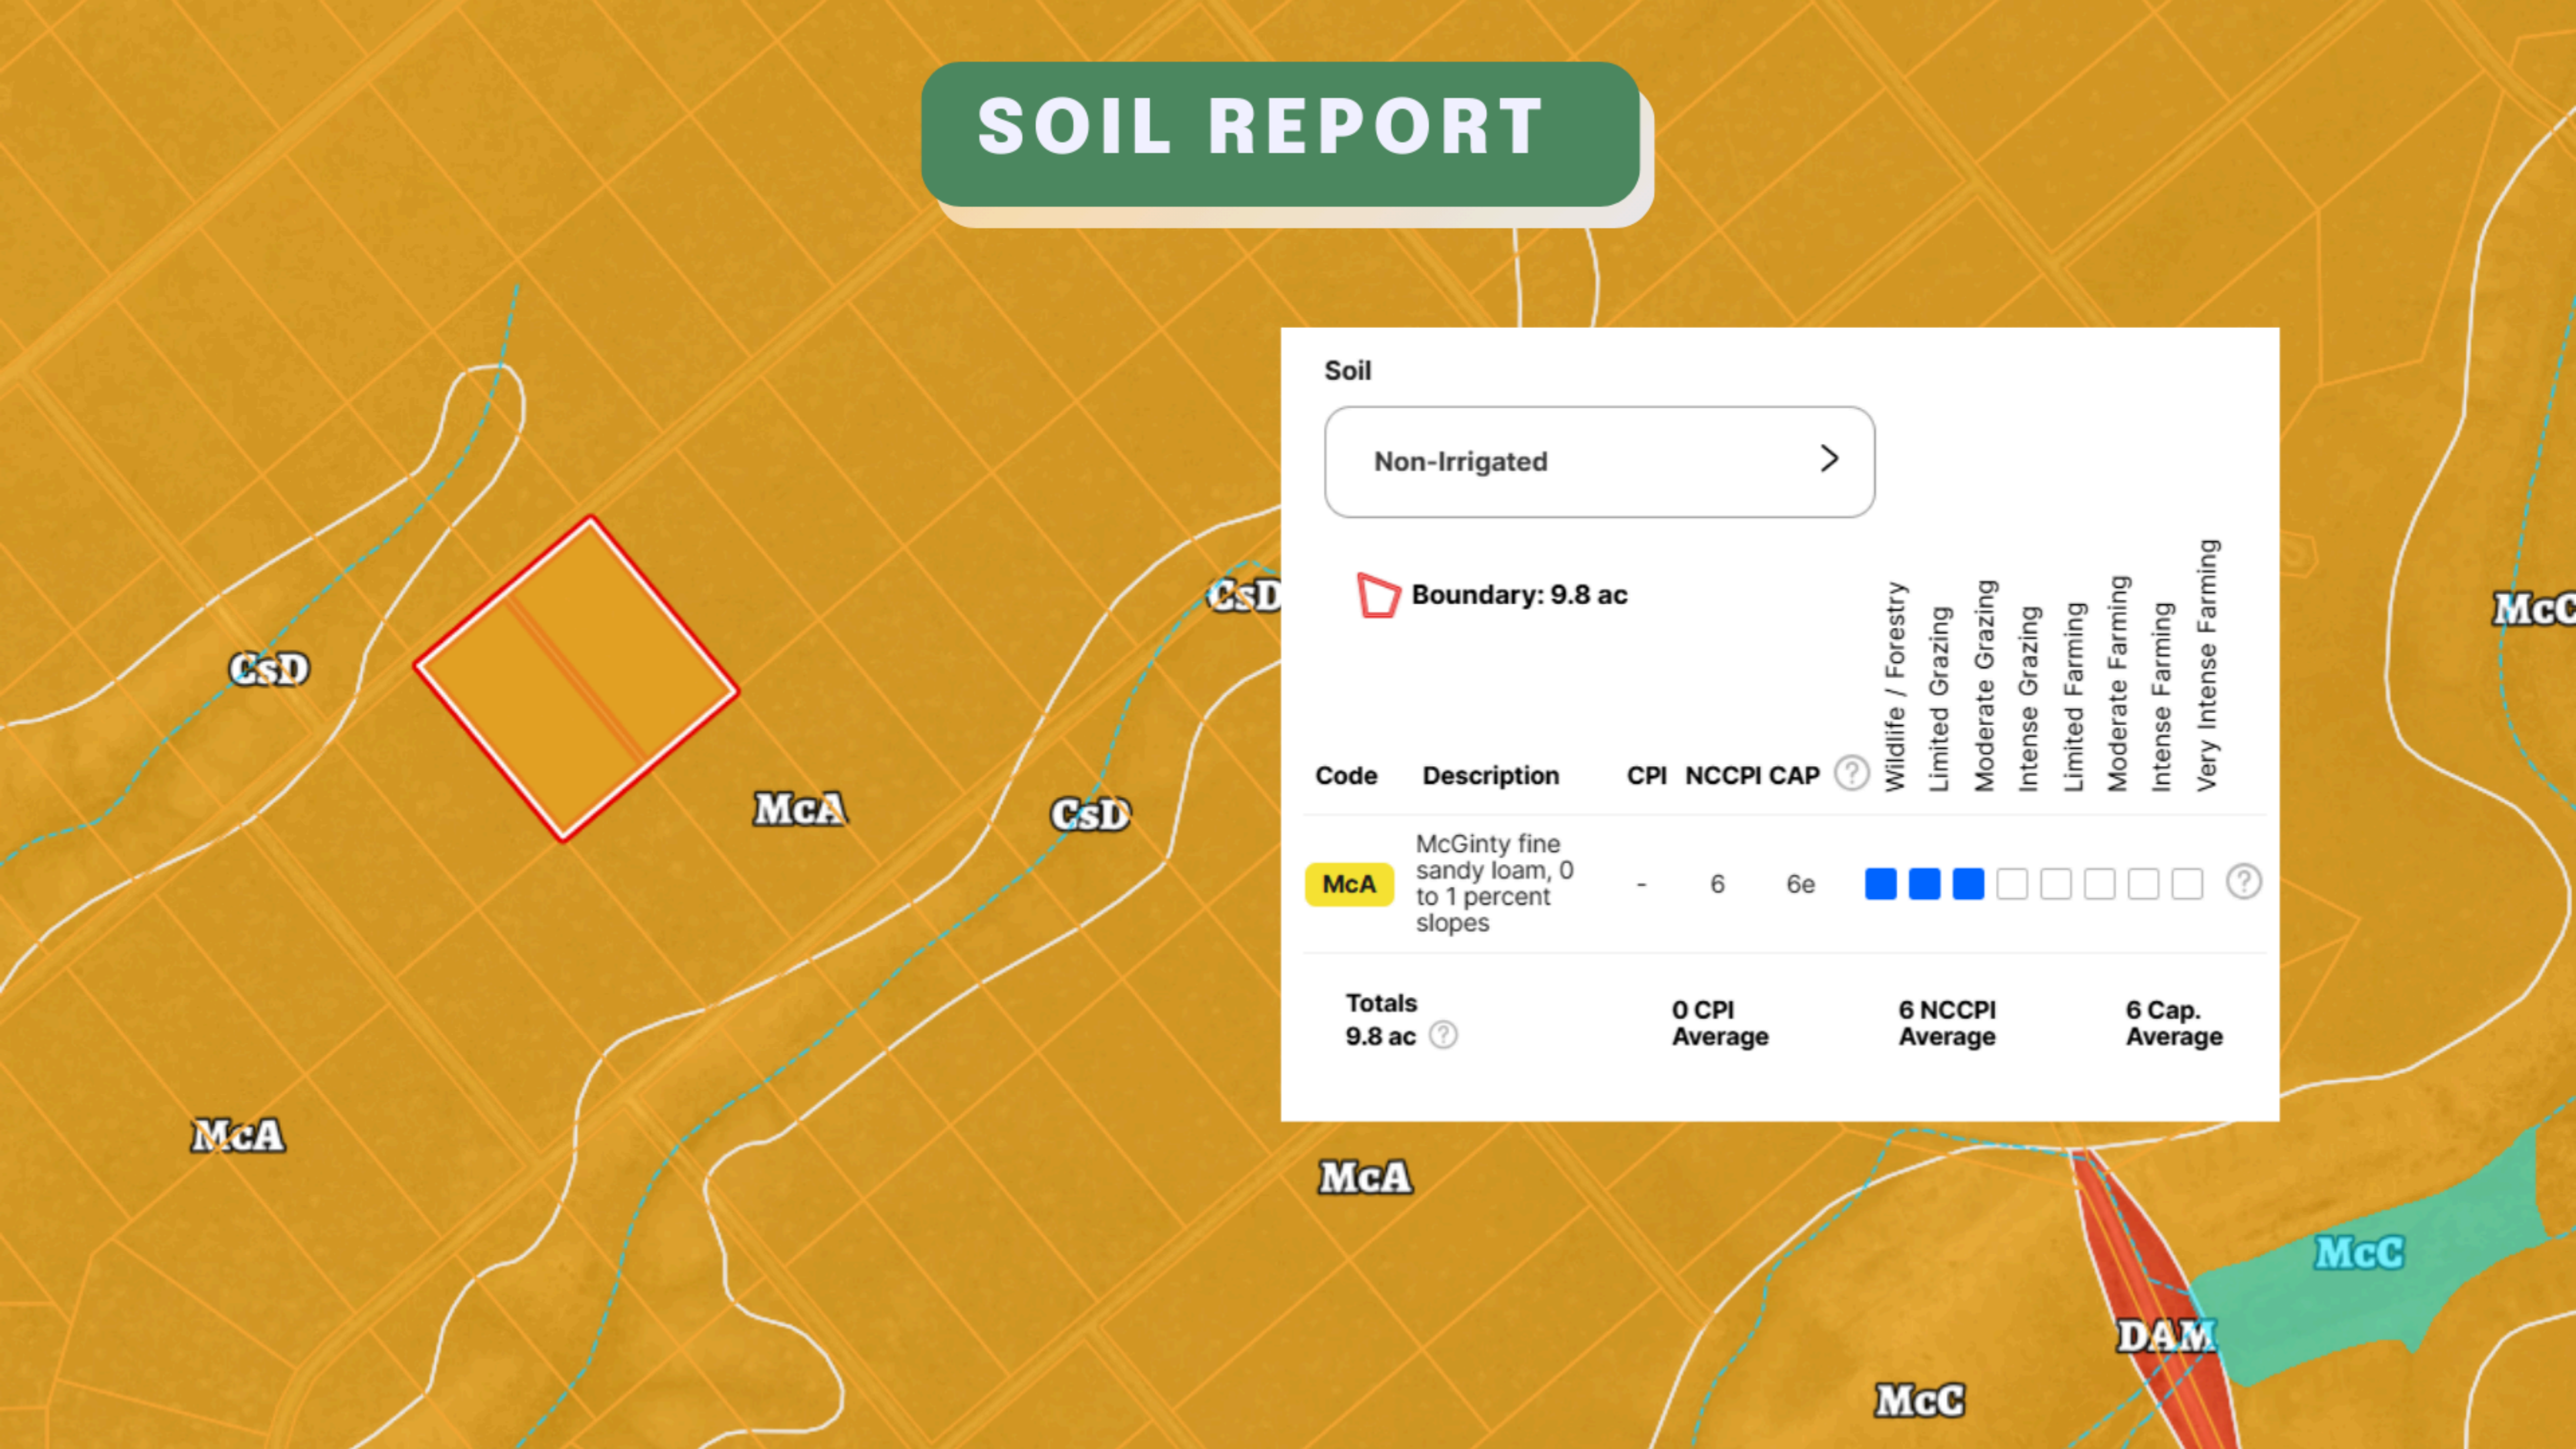

SOIL REPORT

Soil

Non-Irrigated >

Boundary: 9.8 ac

Code	Description	CPI	NCCPI	CAP	?	Wildlife / Forestry	Limited Grazing	Moderate Grazing	Intense Grazing	Limited Farming	Moderate Farming	Intense Farming	Very Intense Farming
McA	McGinty fine sandy loam, 0 to 1 percent slopes	-	6	6e	?	<input checked="" type="checkbox"/>	<input checked="" type="checkbox"/>	<input checked="" type="checkbox"/>	<input type="checkbox"/>	<input type="checkbox"/>	<input type="checkbox"/>	<input type="checkbox"/>	<input type="checkbox"/>

Totals 9.8 ac ? 0 CPI Average 6 NCCPI Average 6 Cap. Average