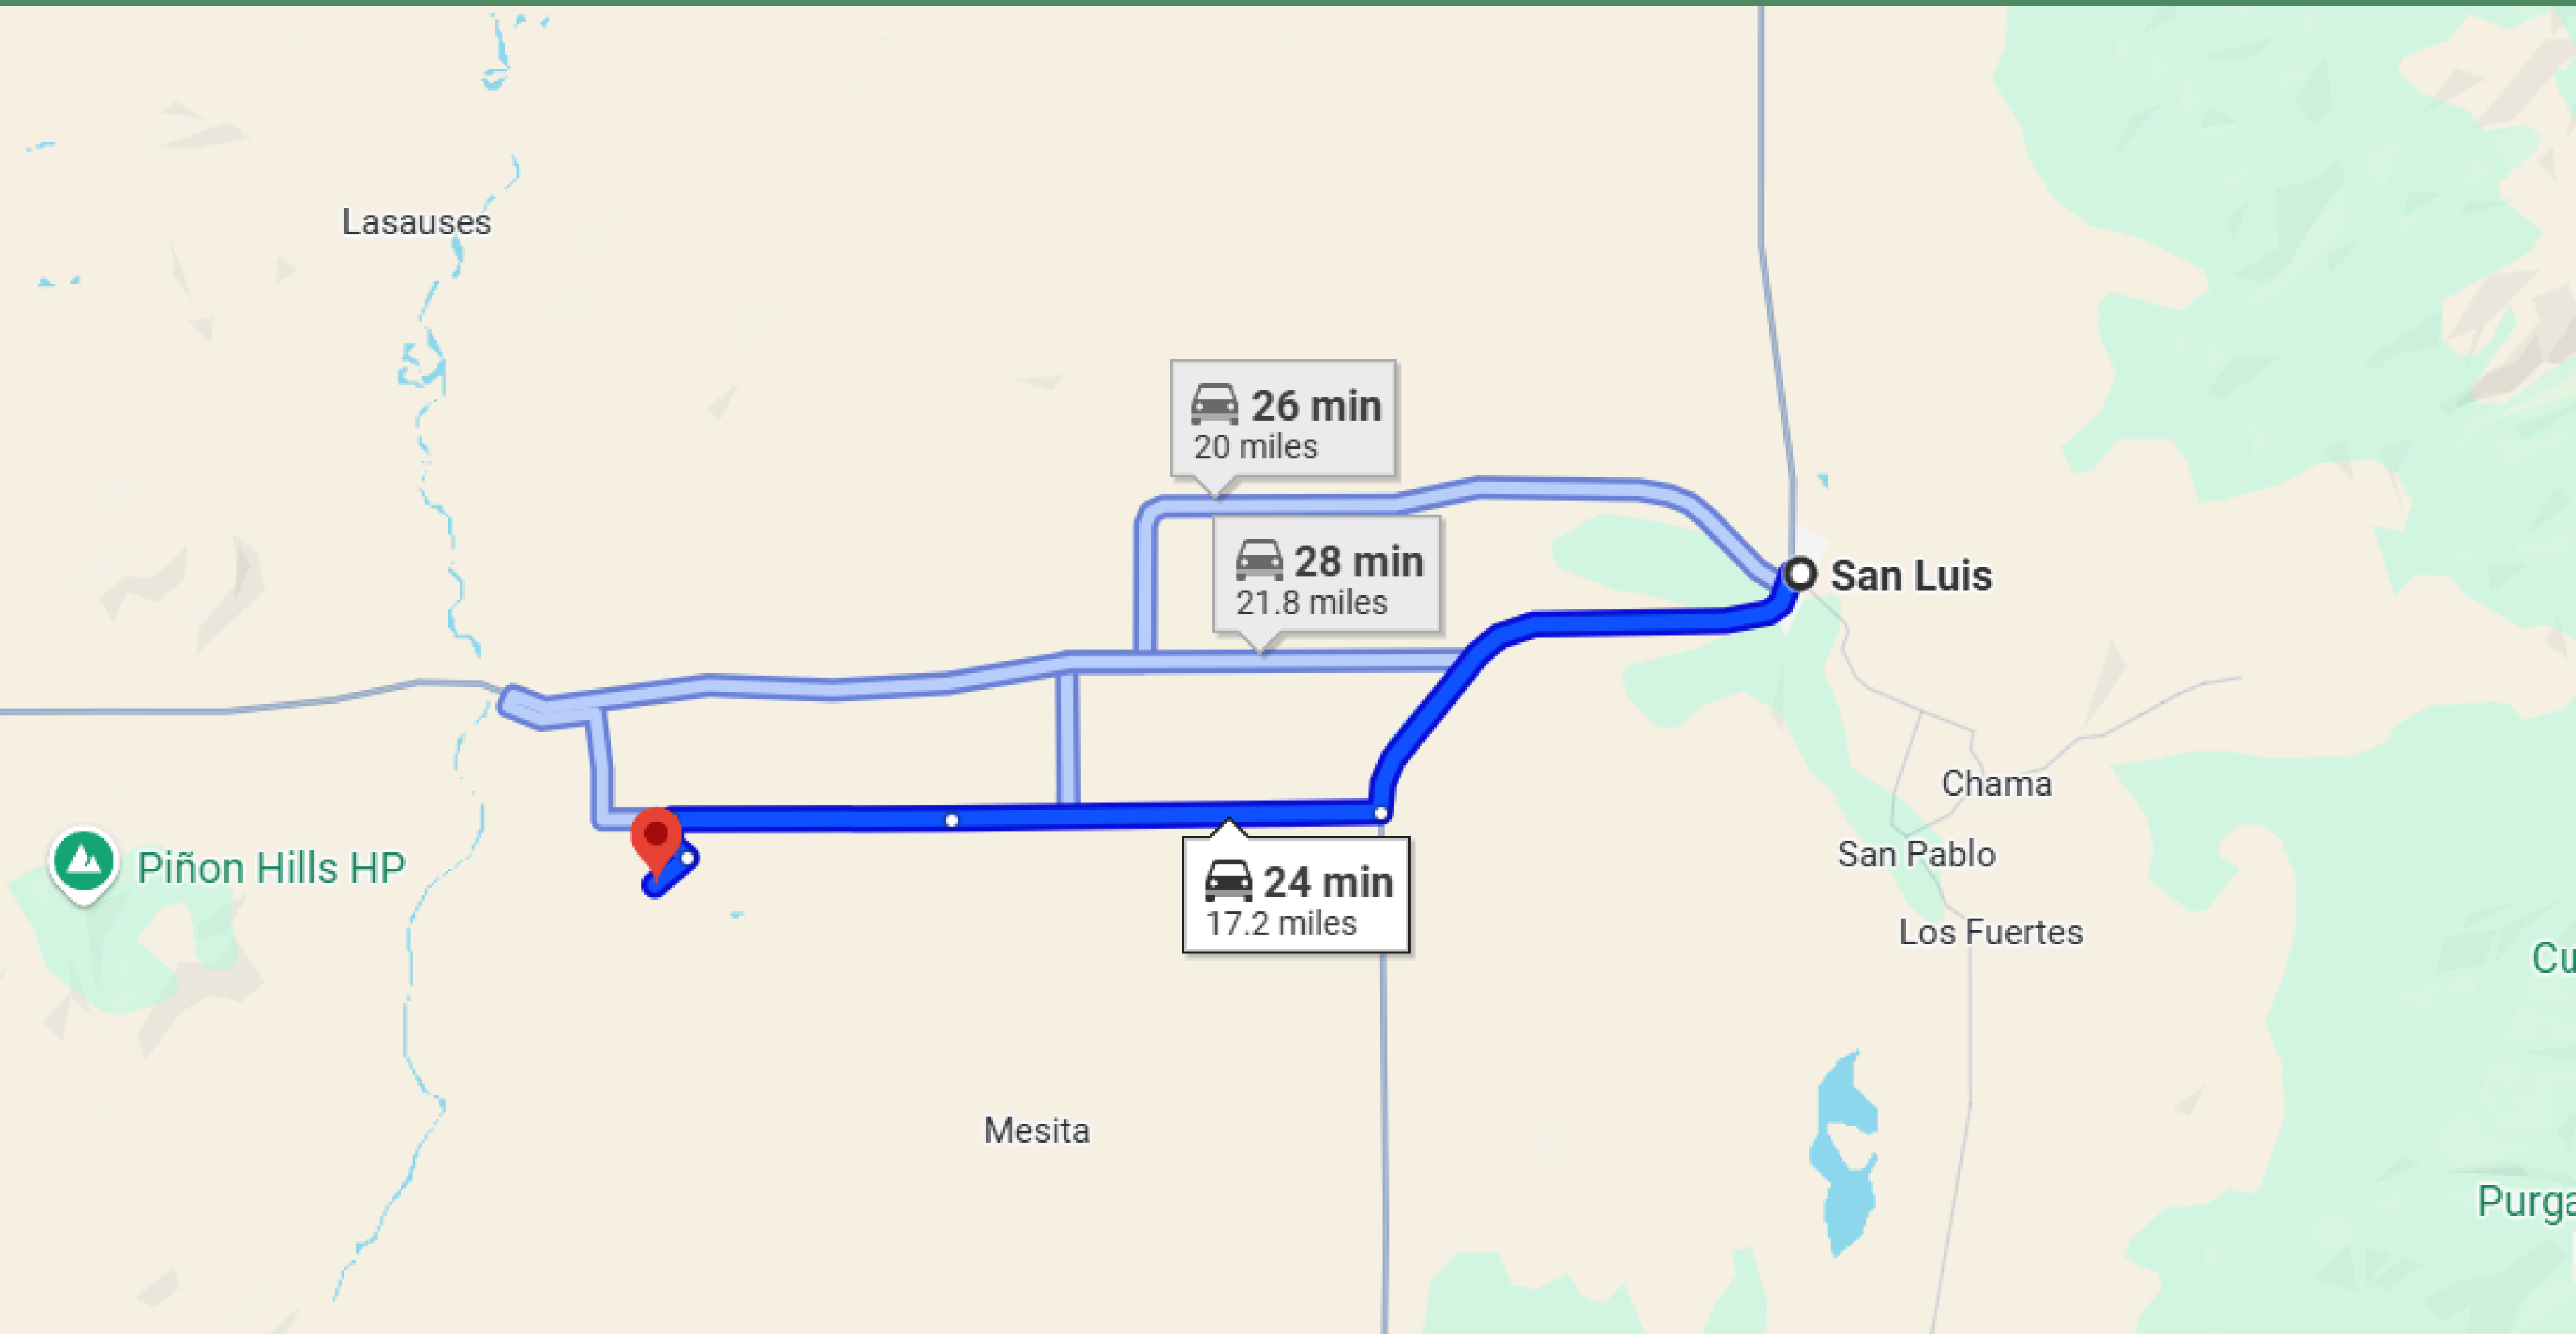

4 HRS DRIVE TO DENVER

26-MINUTE DRIVE TO SAN LUIS TOWN

39-MINUTE DRIVE TO BLANCA TOWN