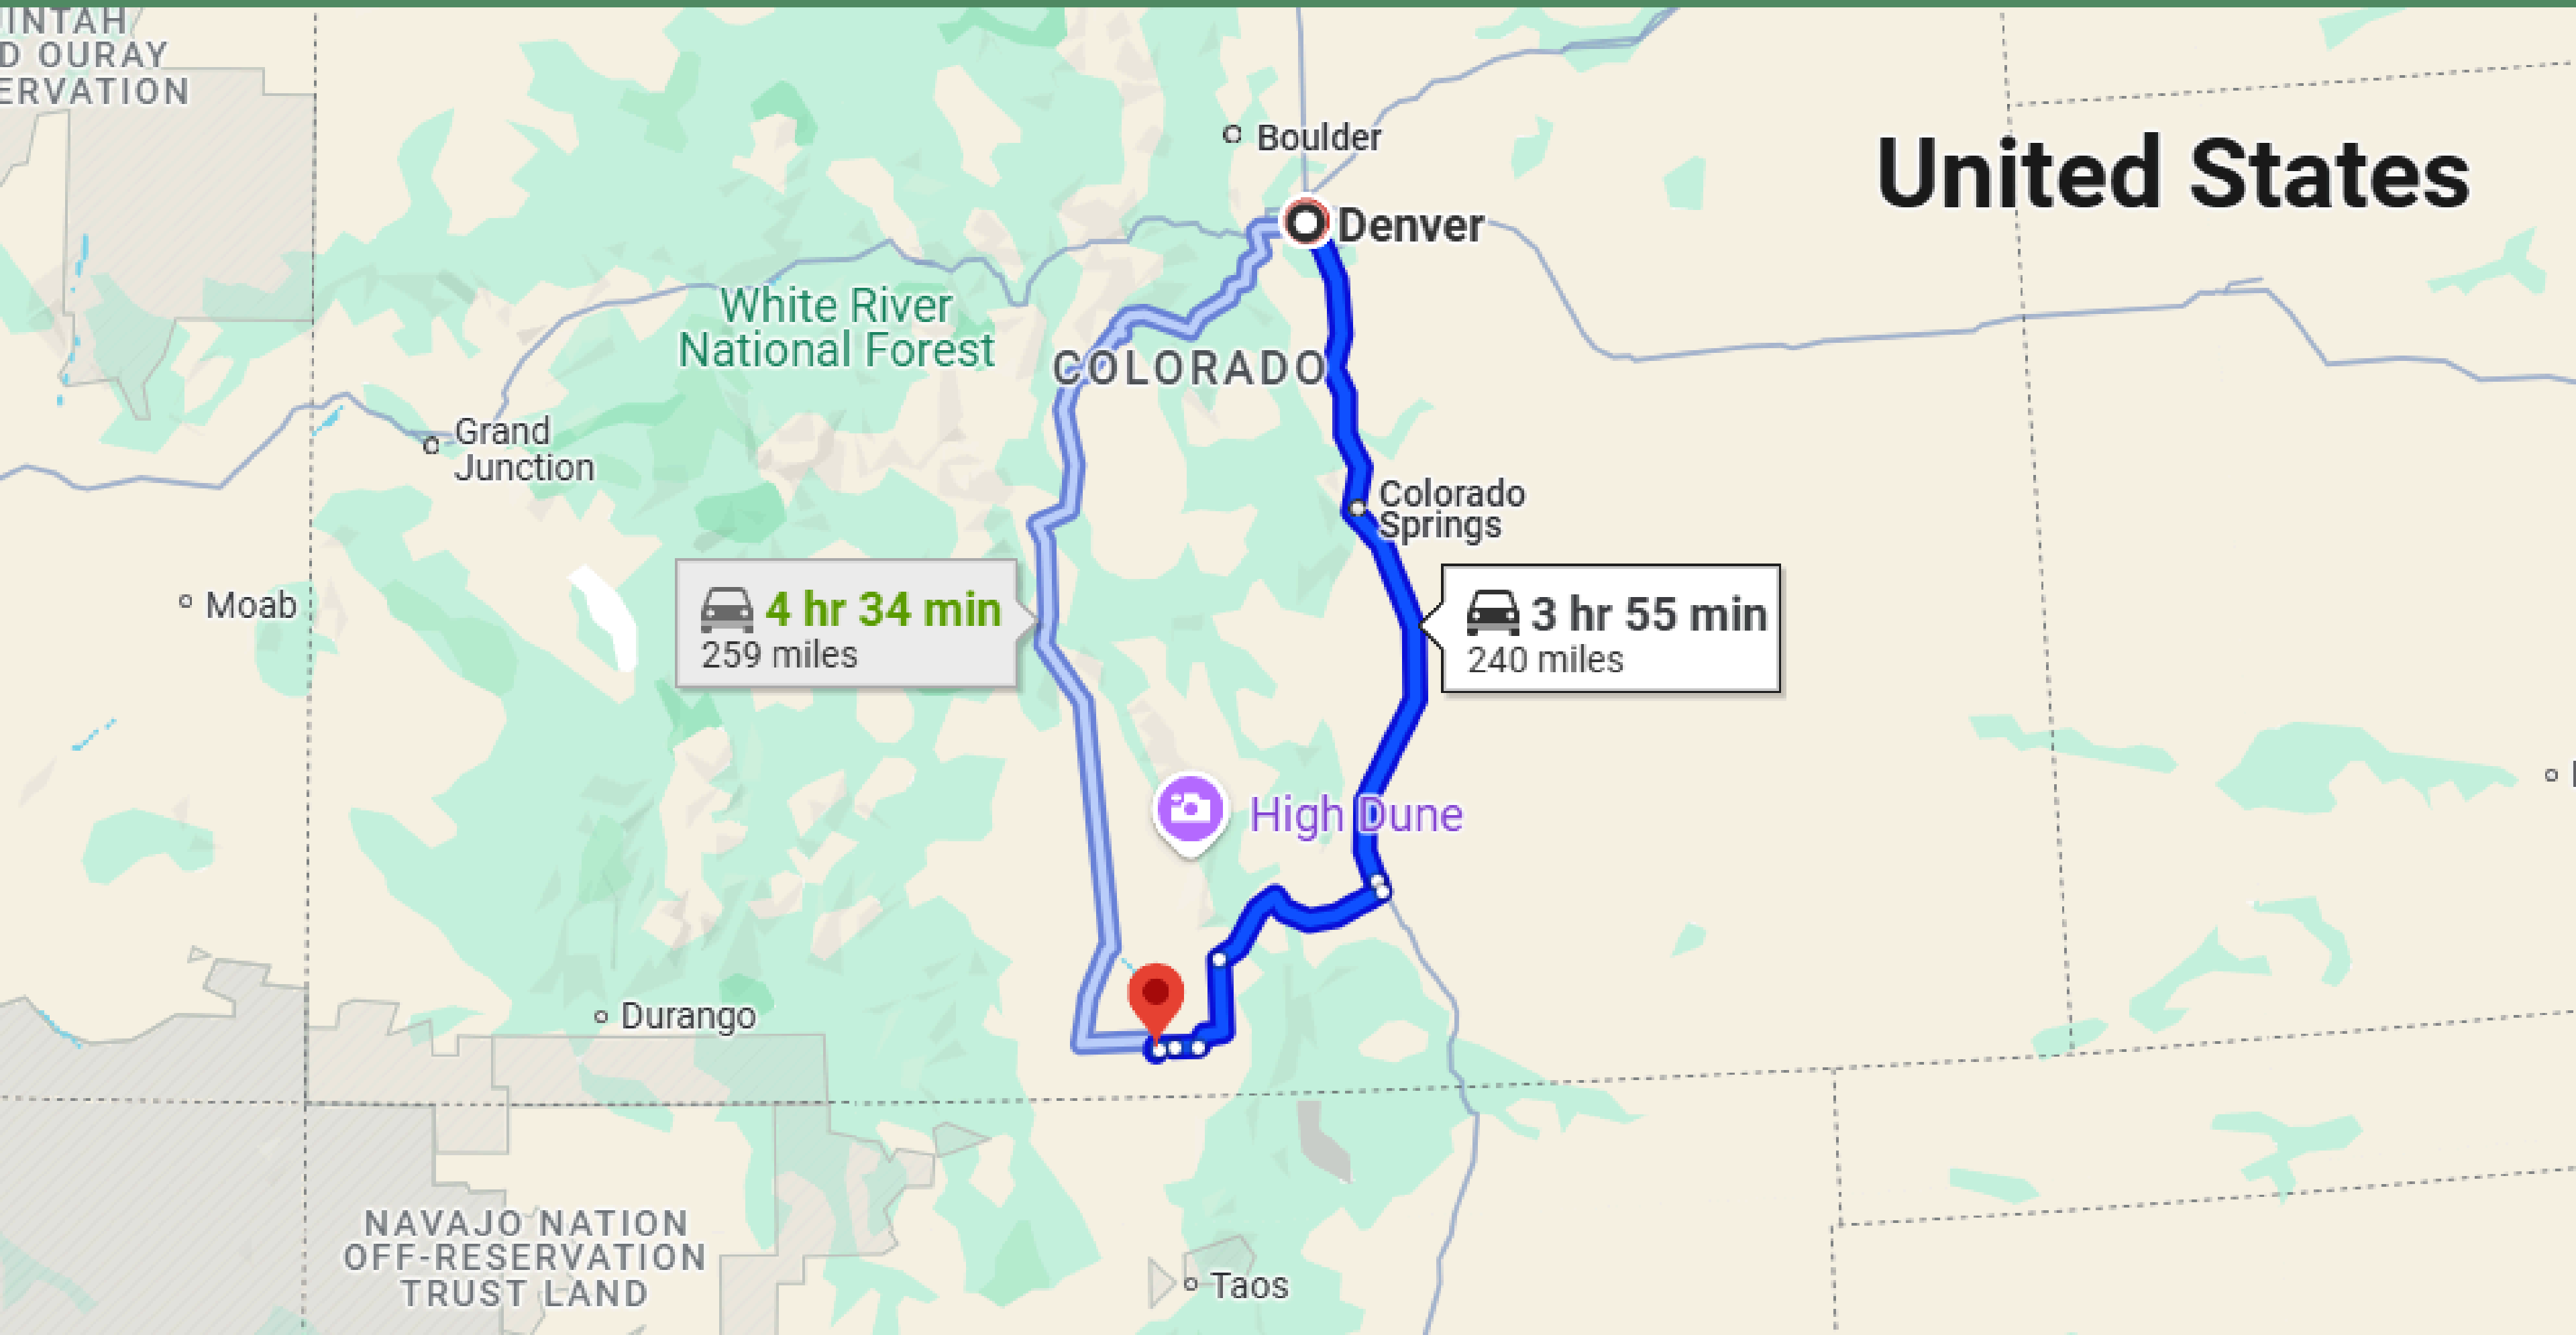

4 HRS DRIVE TO DENVER

26-MINUTE DRIVE TO SAN LUIS TOWN

39-MINUTE DRIVE TO BLANCA TOWN