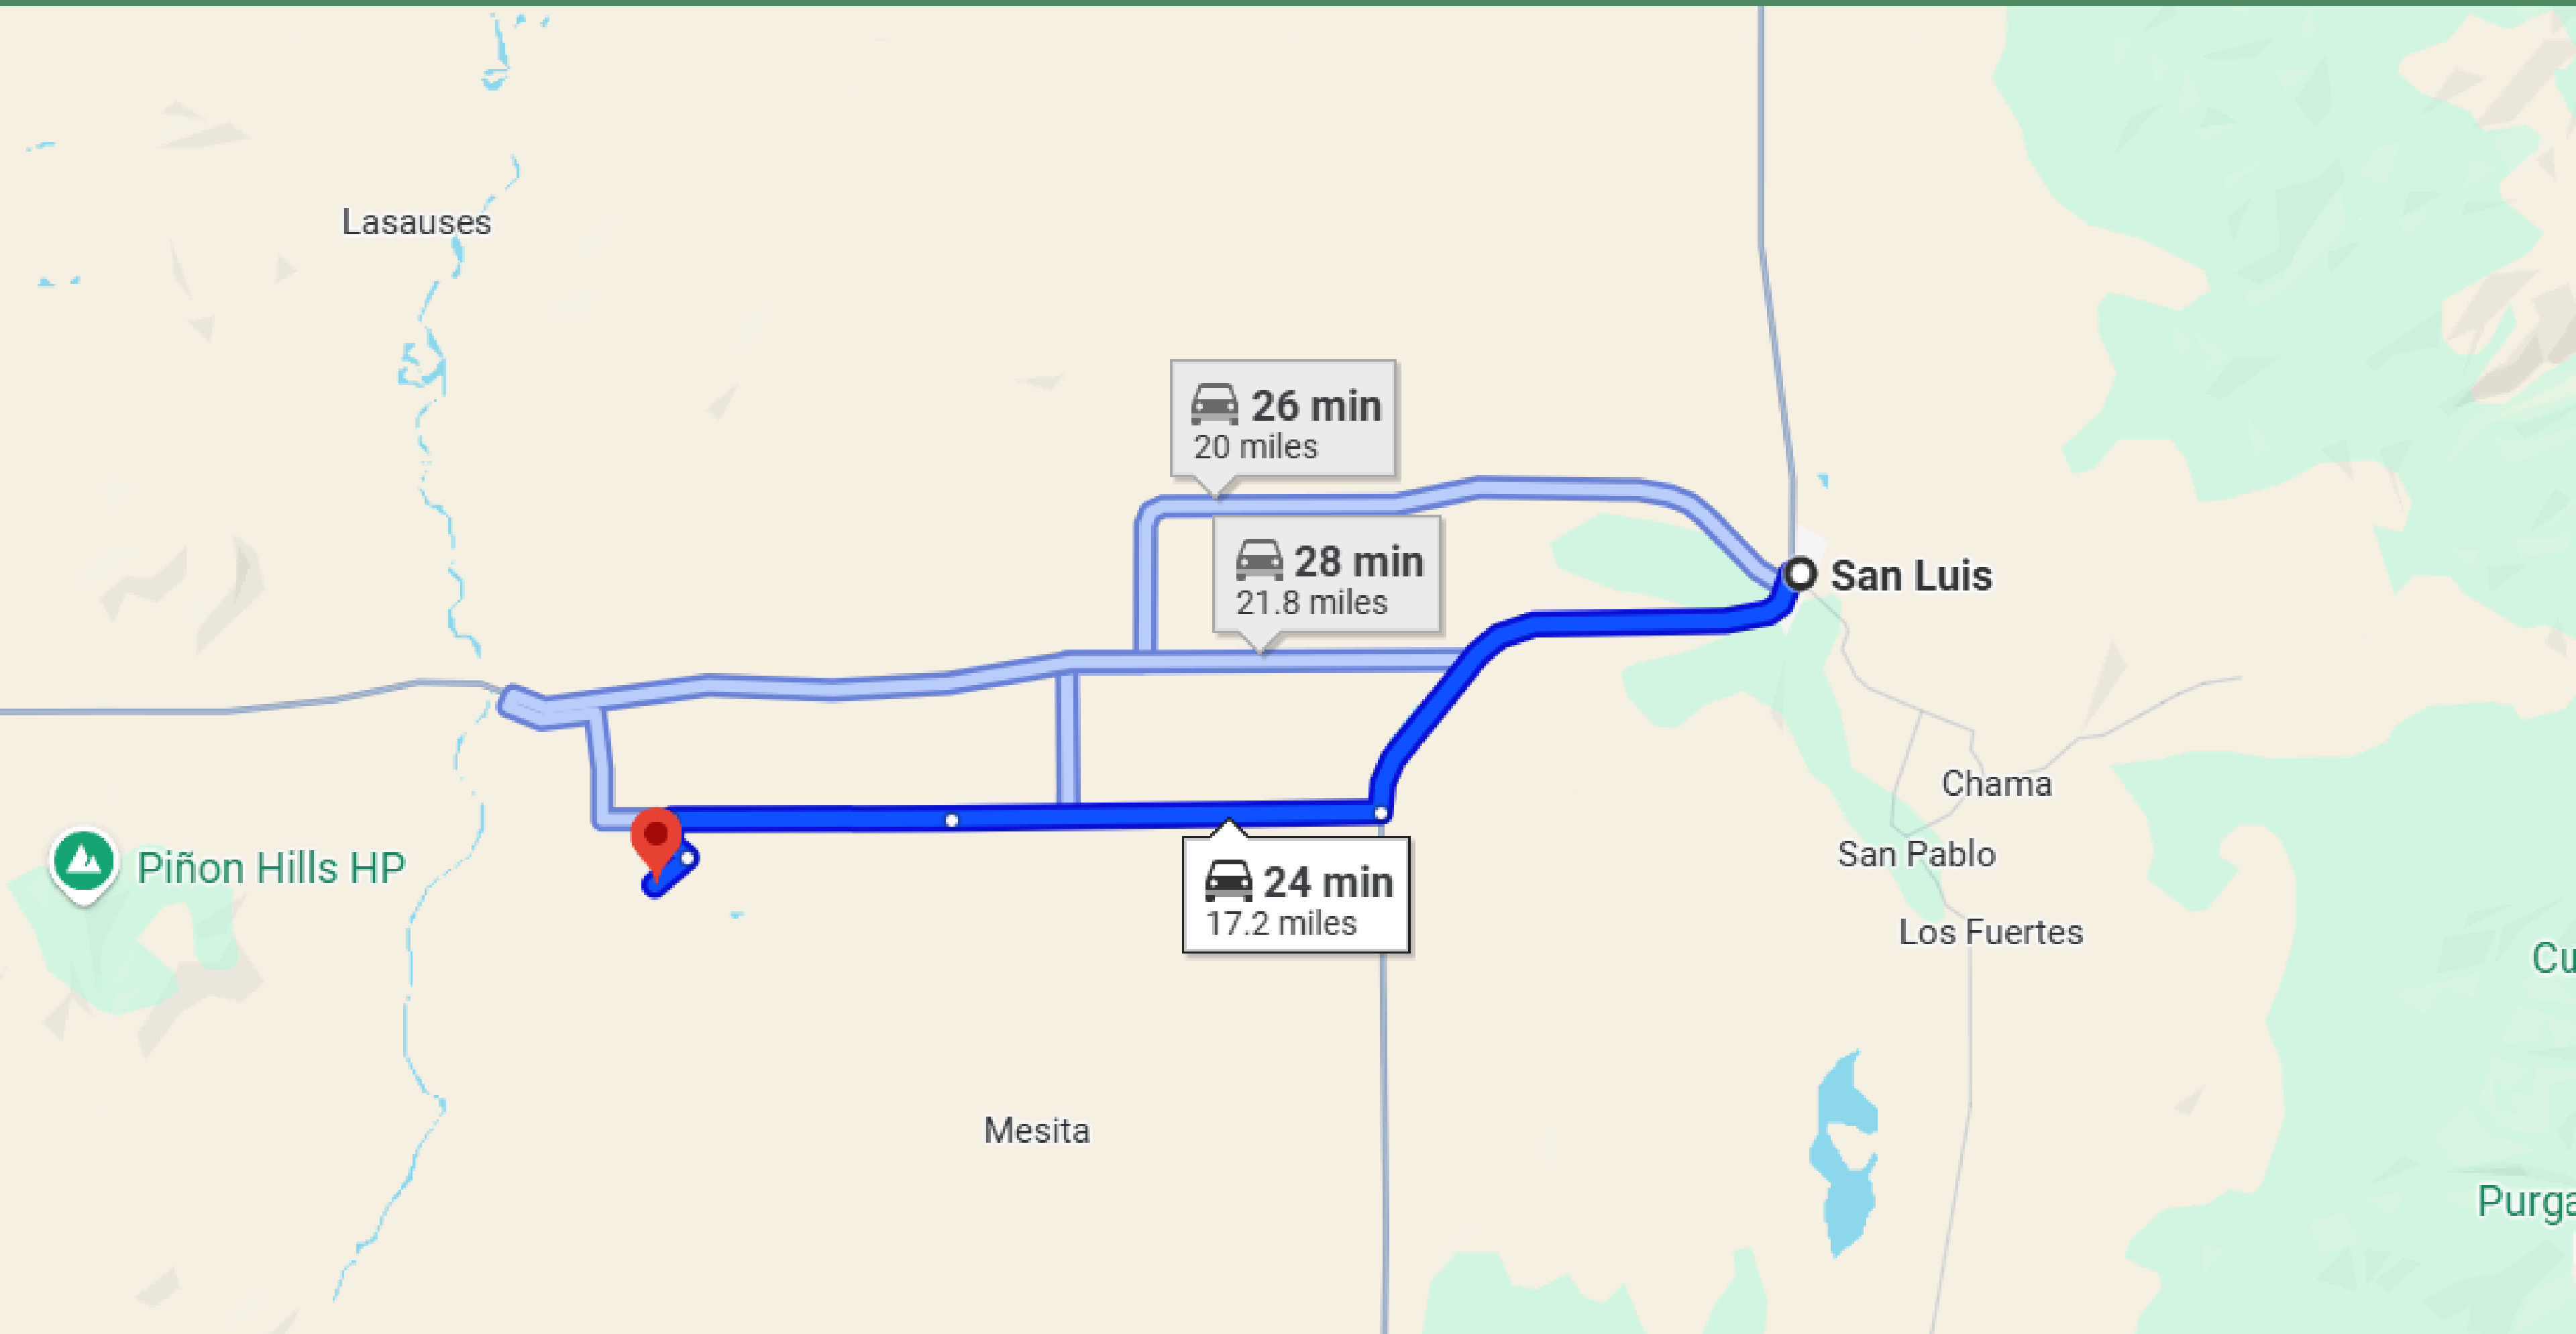

4 HRS DRIVE TO DENVER

United States

26-MINUTE DRIVE TO SAN LUIS TOWN

39-MINUTE DRIVE TO BLANCA TOWN