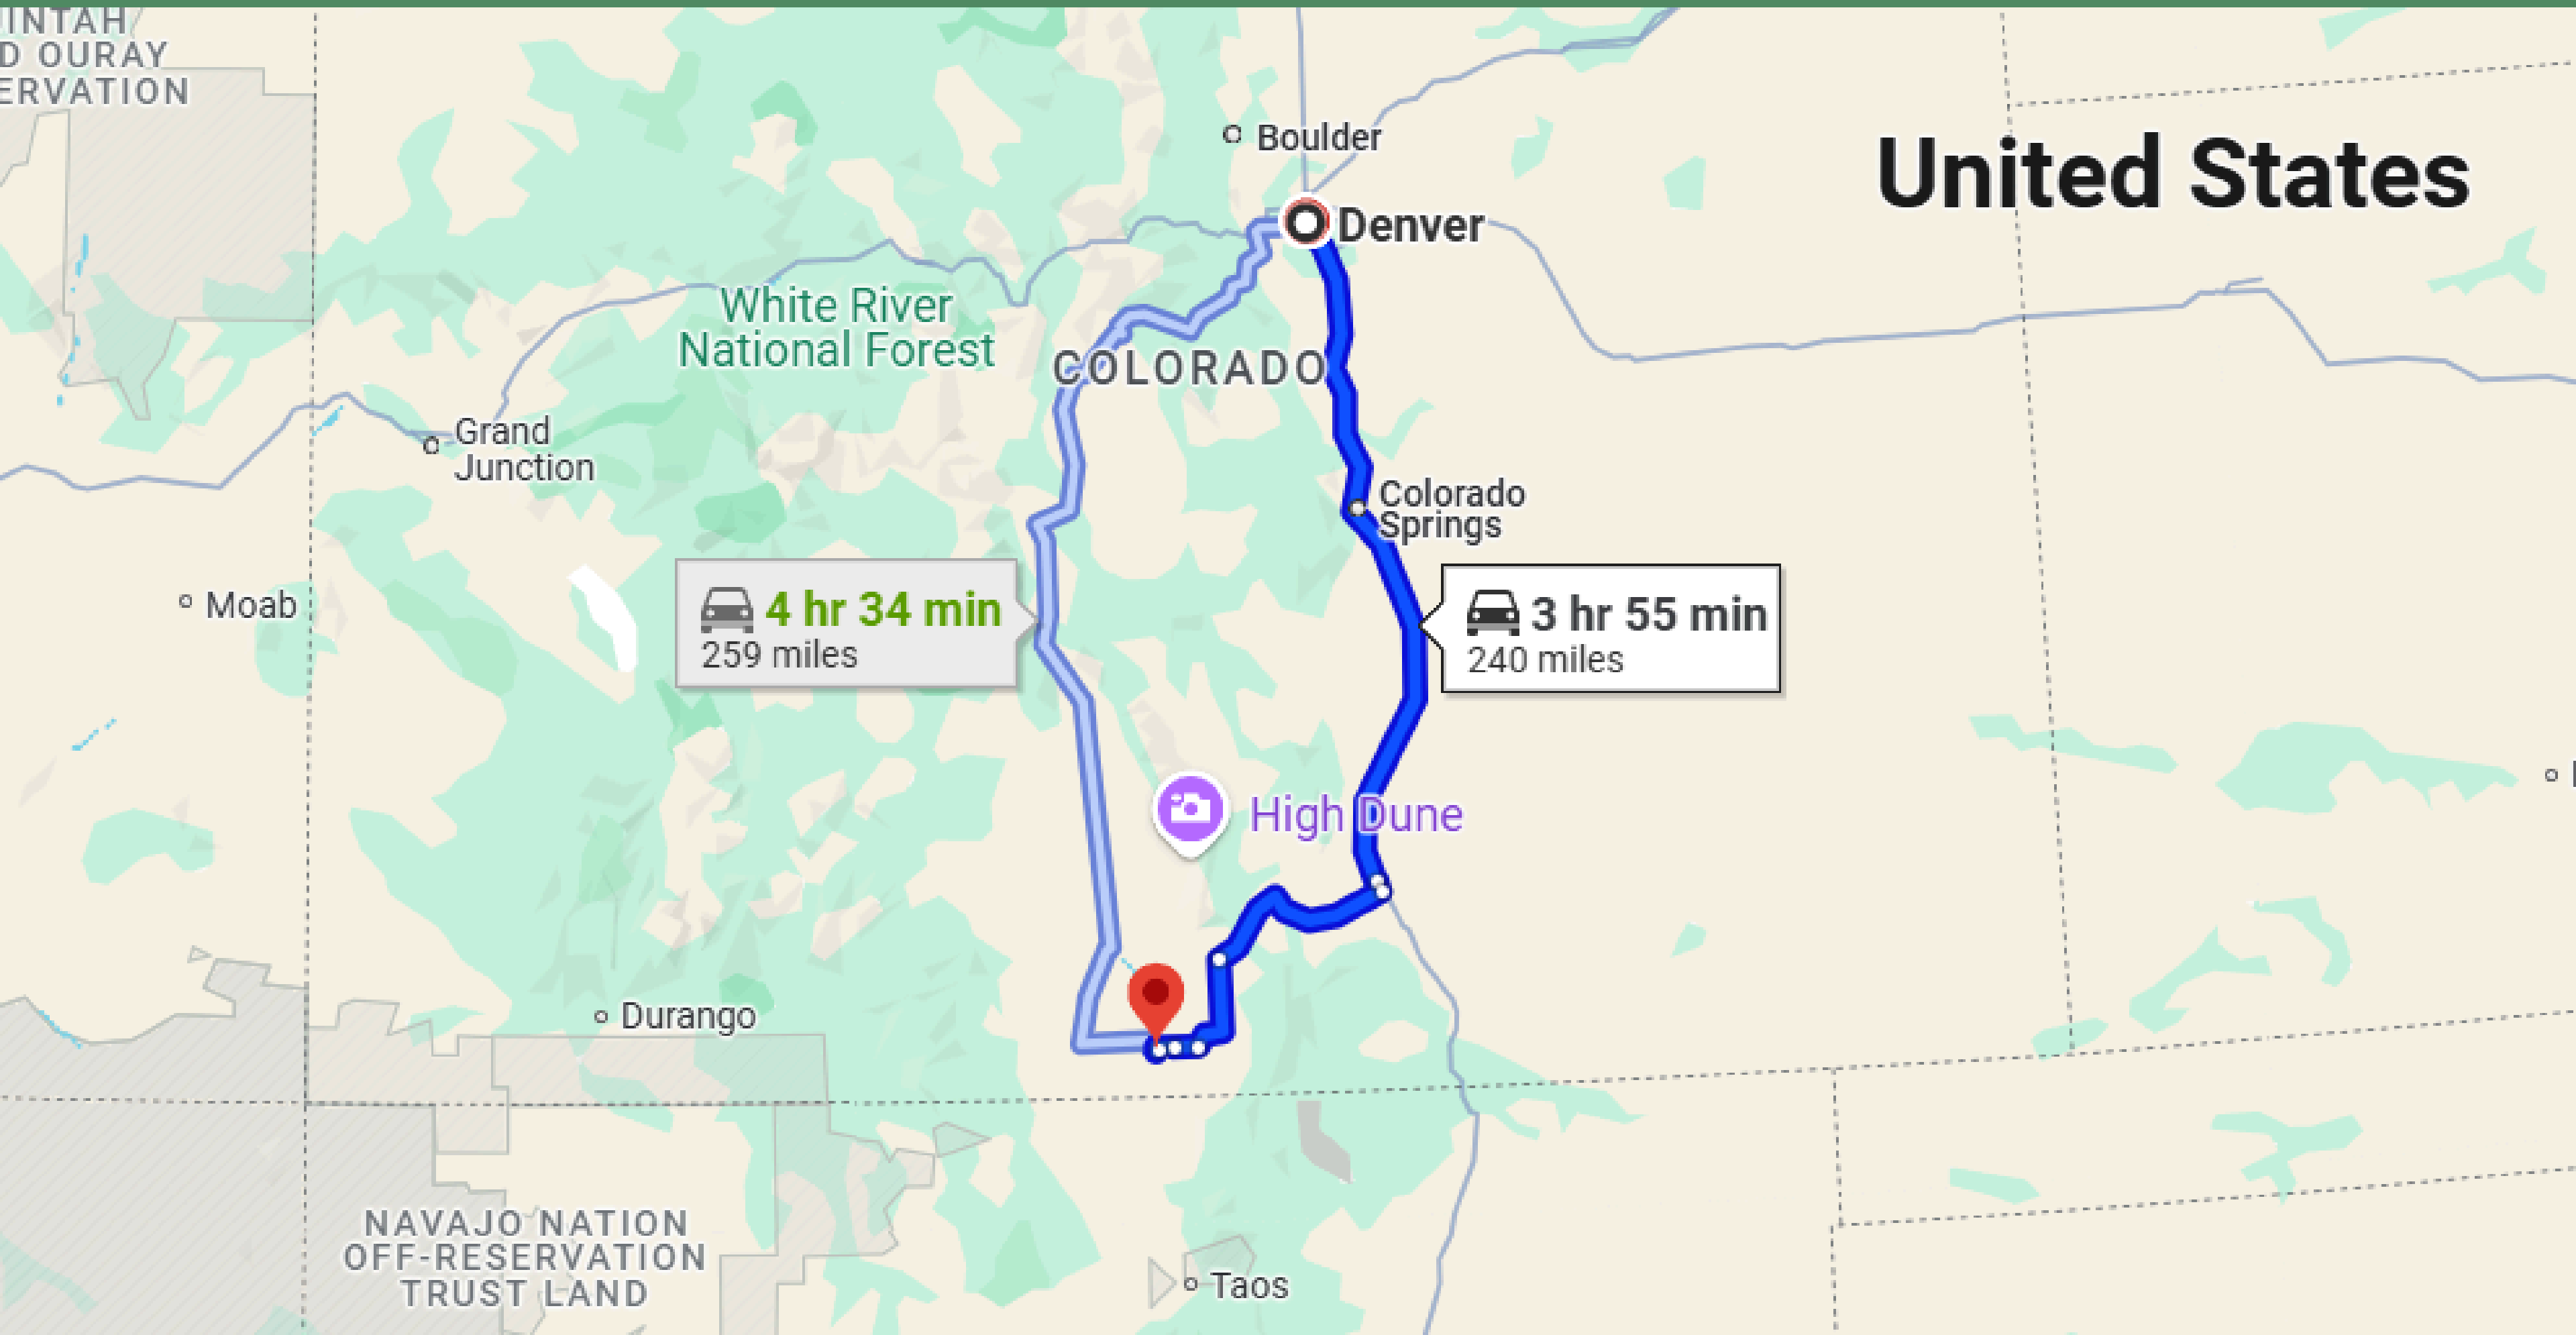

4 HRS DRIVE TO DENVER

United States

26-MINUTE DRIVE TO SAN LUIS TOWN

39-MINUTE DRIVE TO BLANCA TOWN