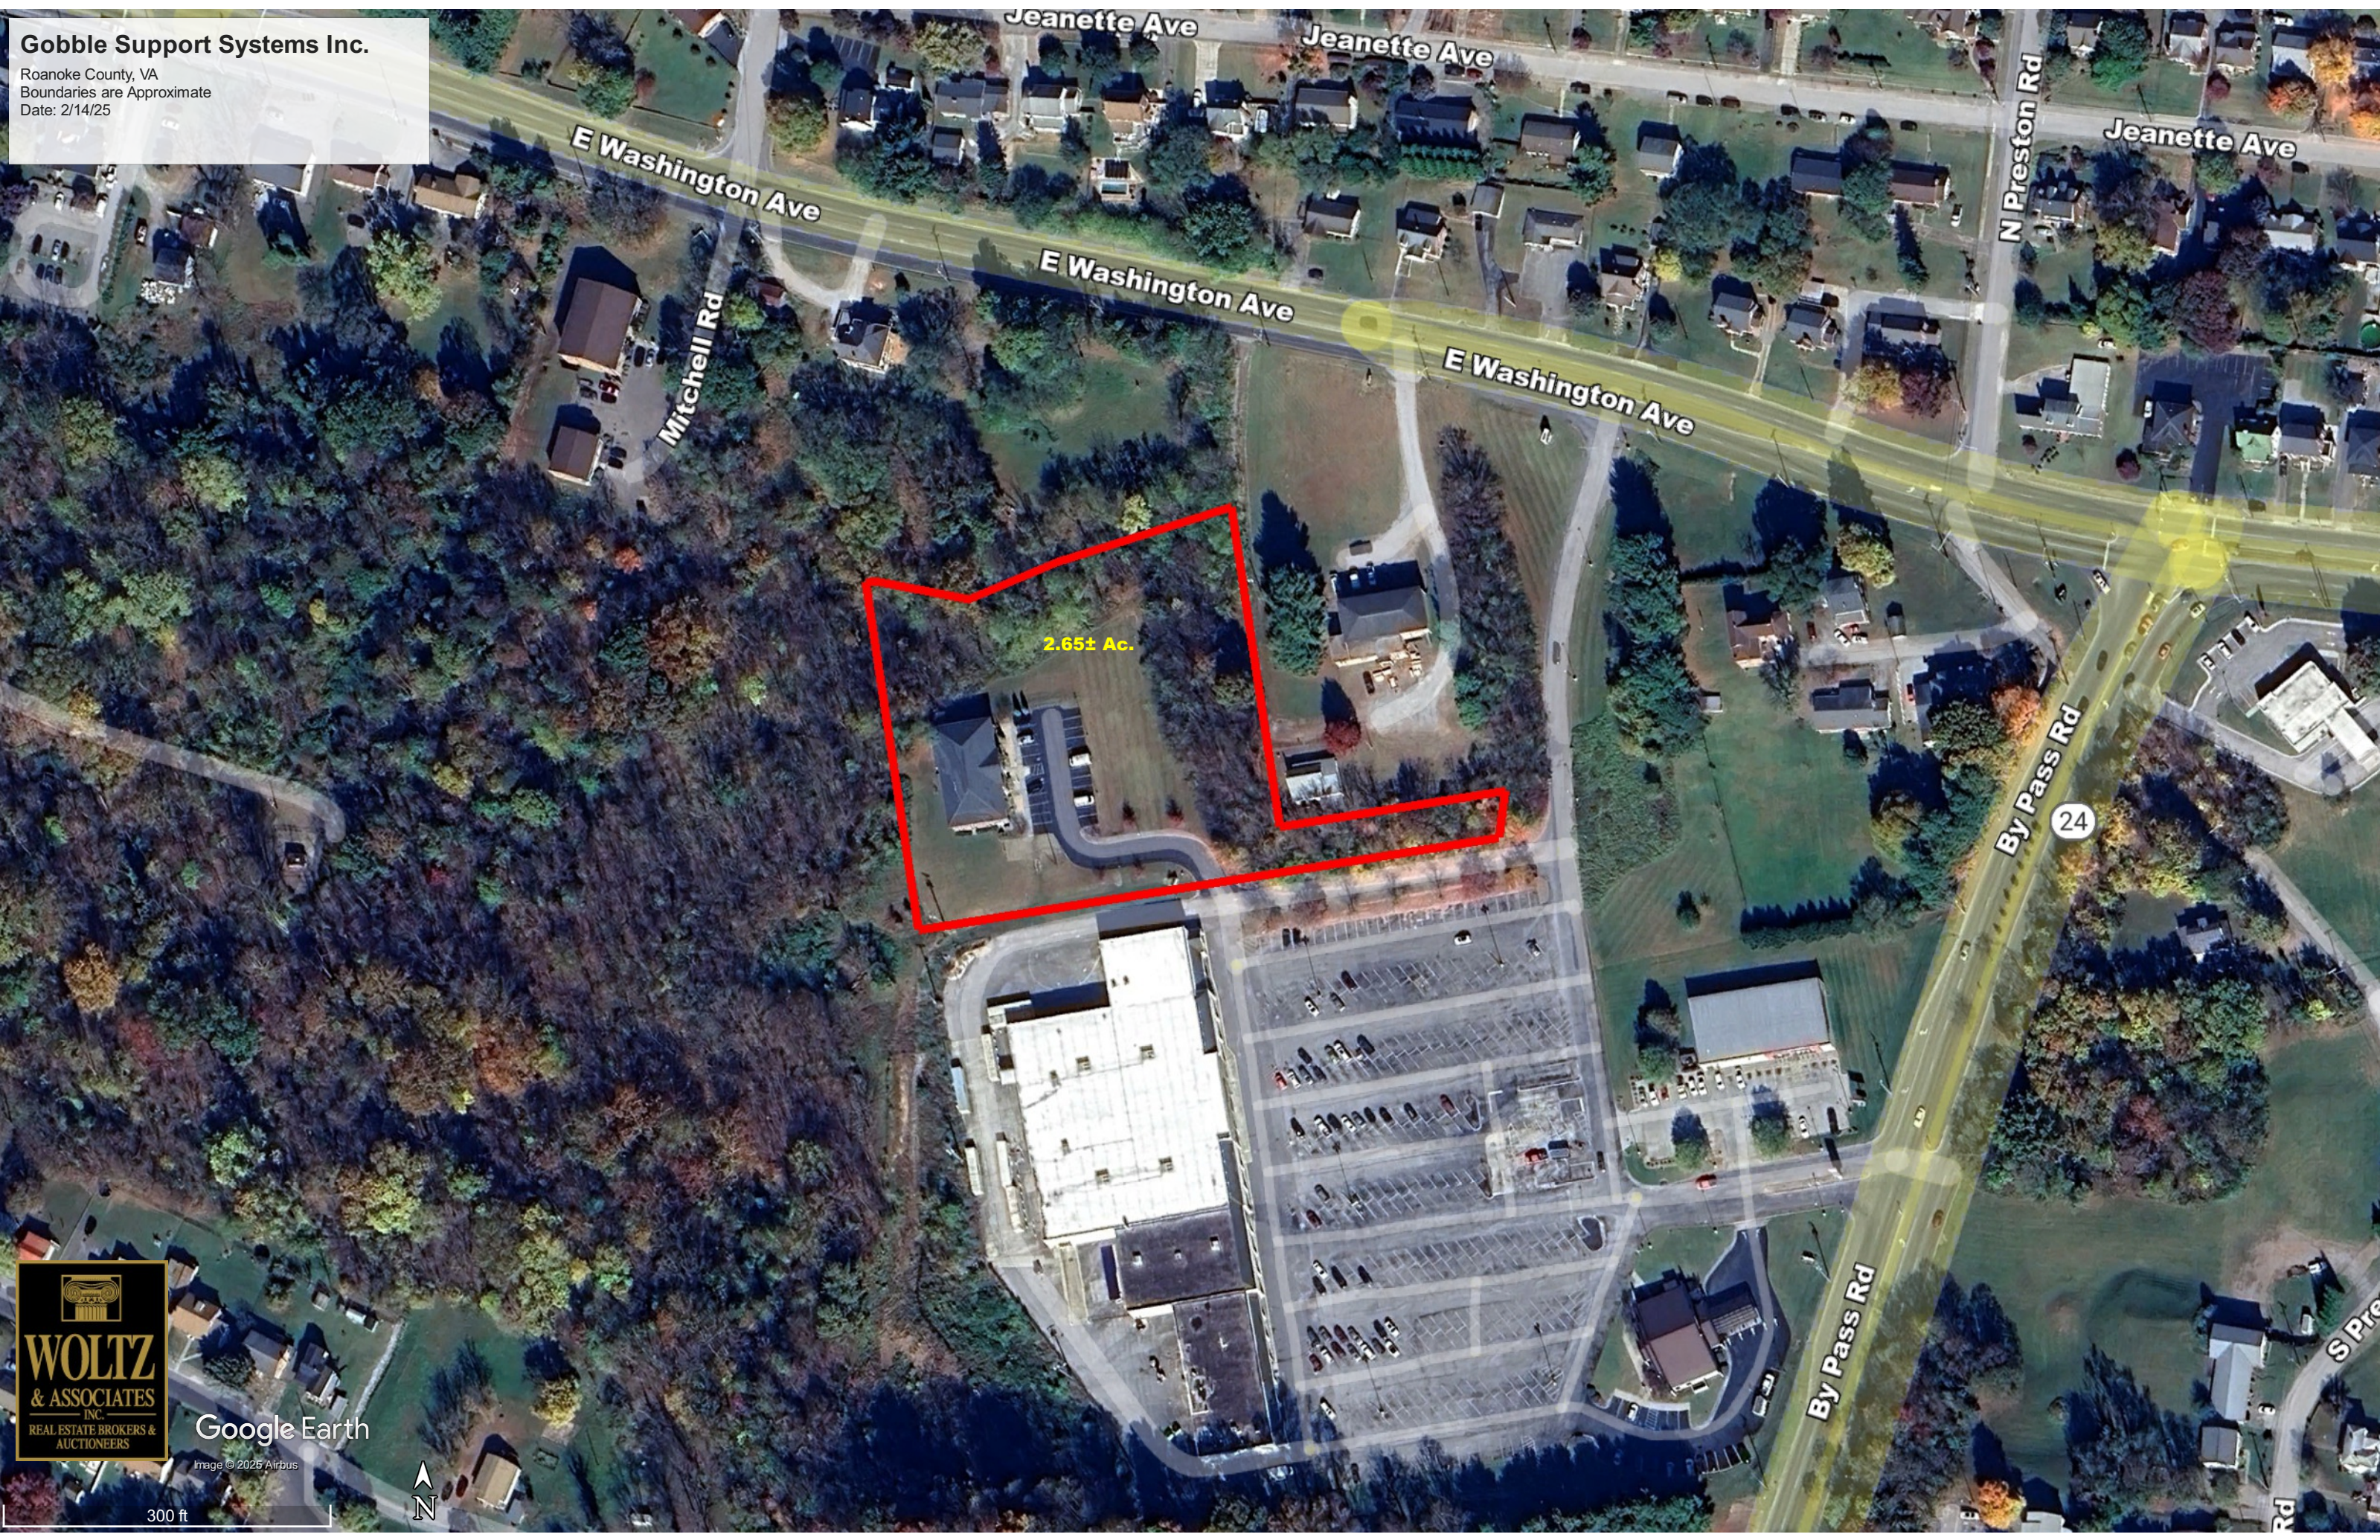

**Gobble Support Systems Inc.**

Roanoke County, VA  
Boundaries are Approximate  
Date: 2/14/25

2.65± Ac.

Google Earth

Image © 2025 Airbus

300 ft