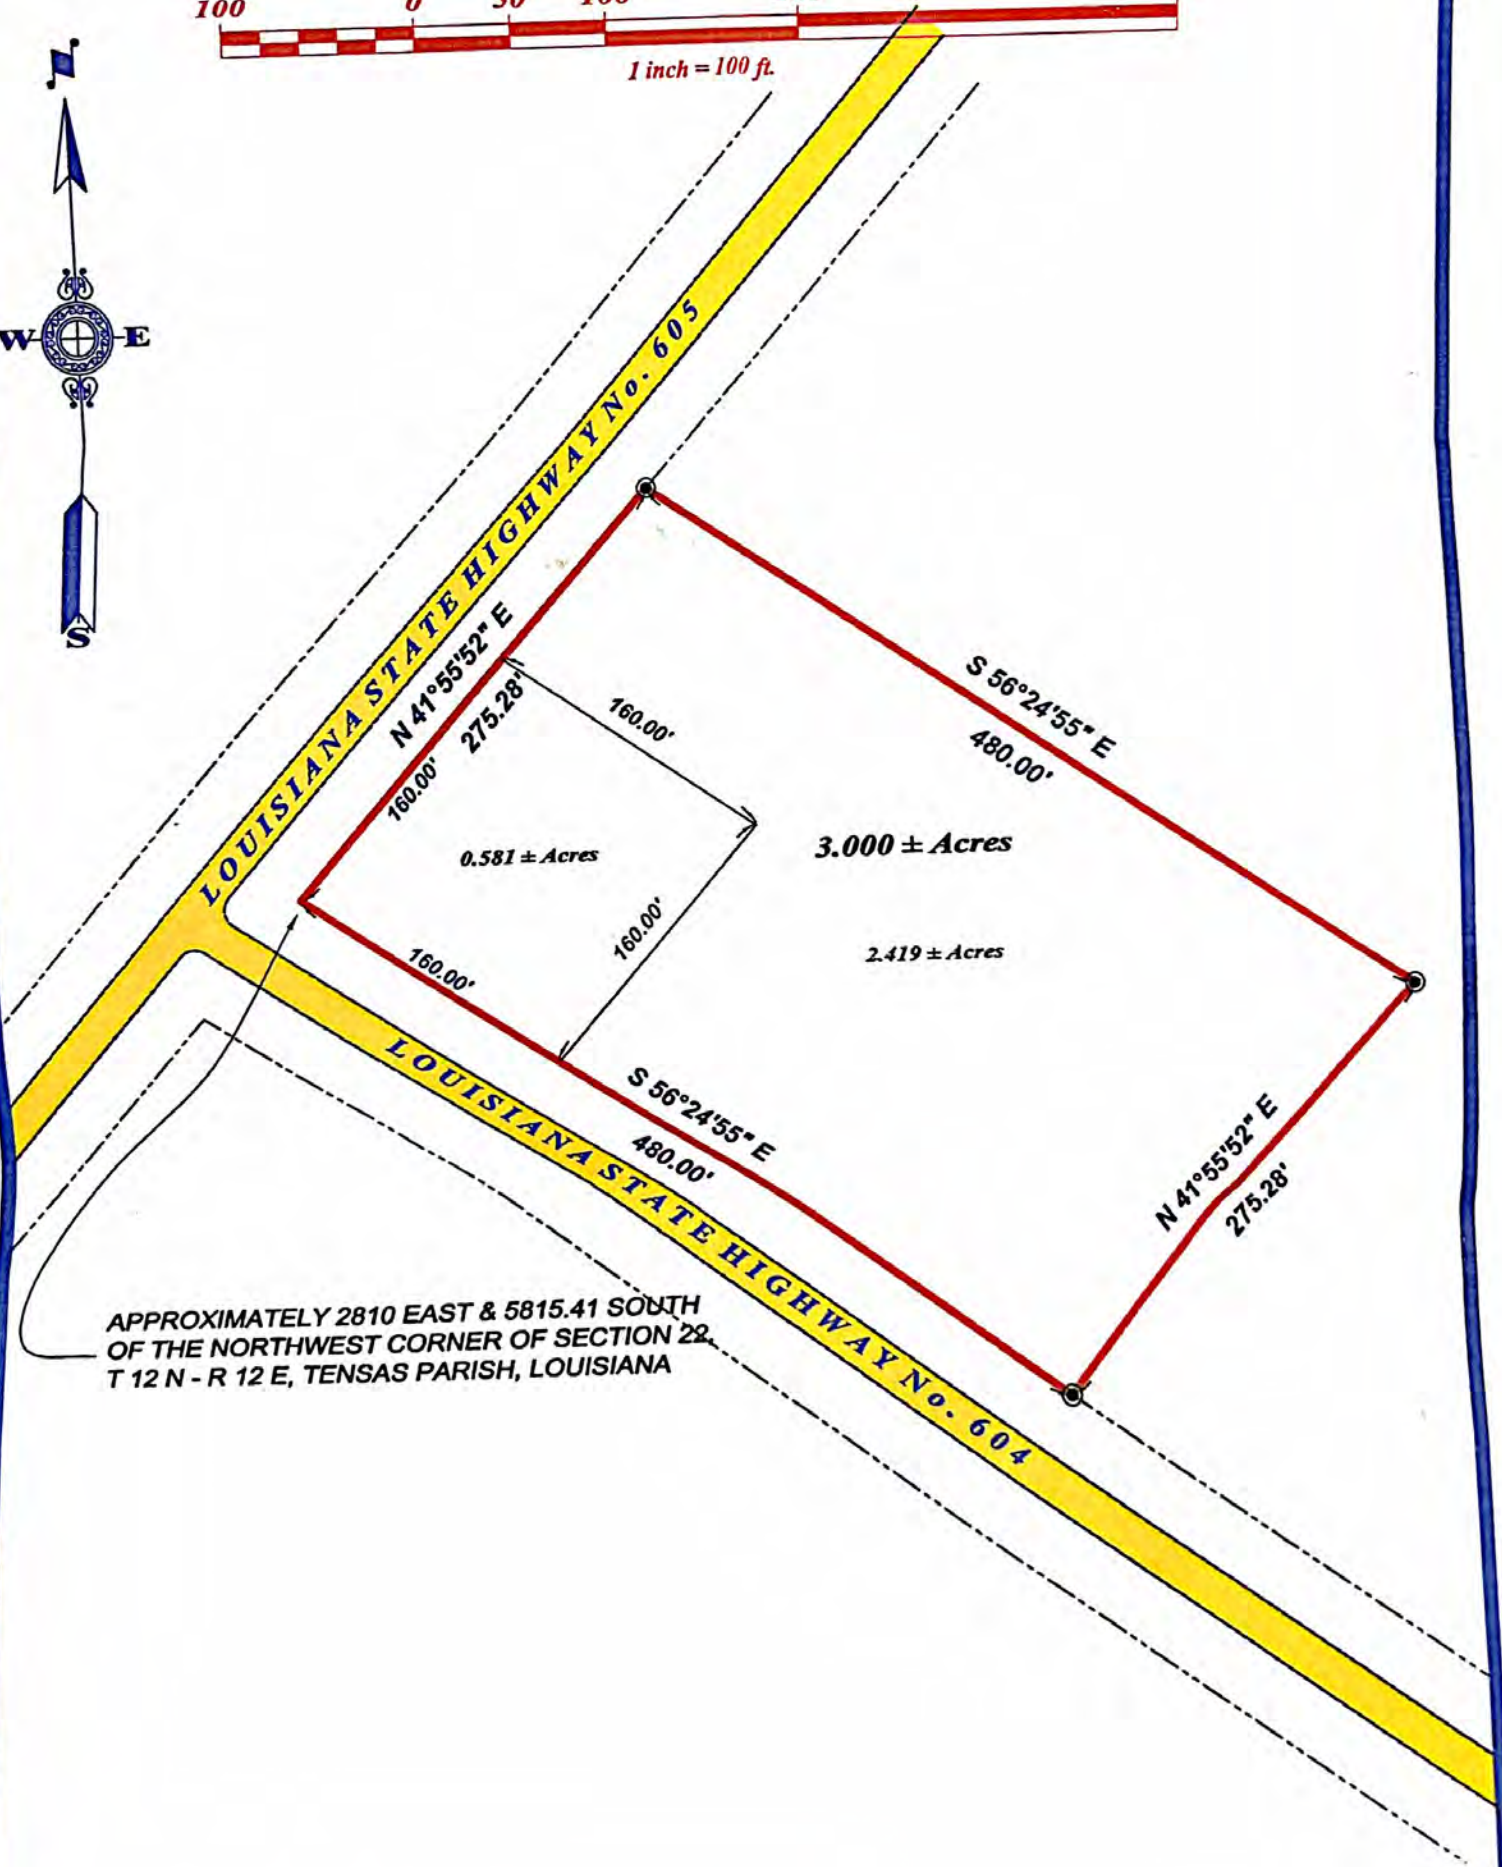

# Tensas Lake Life

Louisiana, 3 AC +/-

Boundary

SITUATED IN  
A PORTION OF SECTION 22, T 12 N - R 12 E  
TENSAS PARISH, LOUISIANA

GRAPHIC SCALE

APPROXIMATELY 2810 EAST & 5815.41 SOUTH  
OF THE NORTHWEST CORNER OF SECTION 22,  
T 12 N - R 12 E, TENSAS PARISH, LOUISIANA

NOTE:  
1. BEARINGS ARE BASED ON G.P.S. OBSERVATIONS TAKEN AT SITE BASED ON NAD83 DATUM

 Boundary