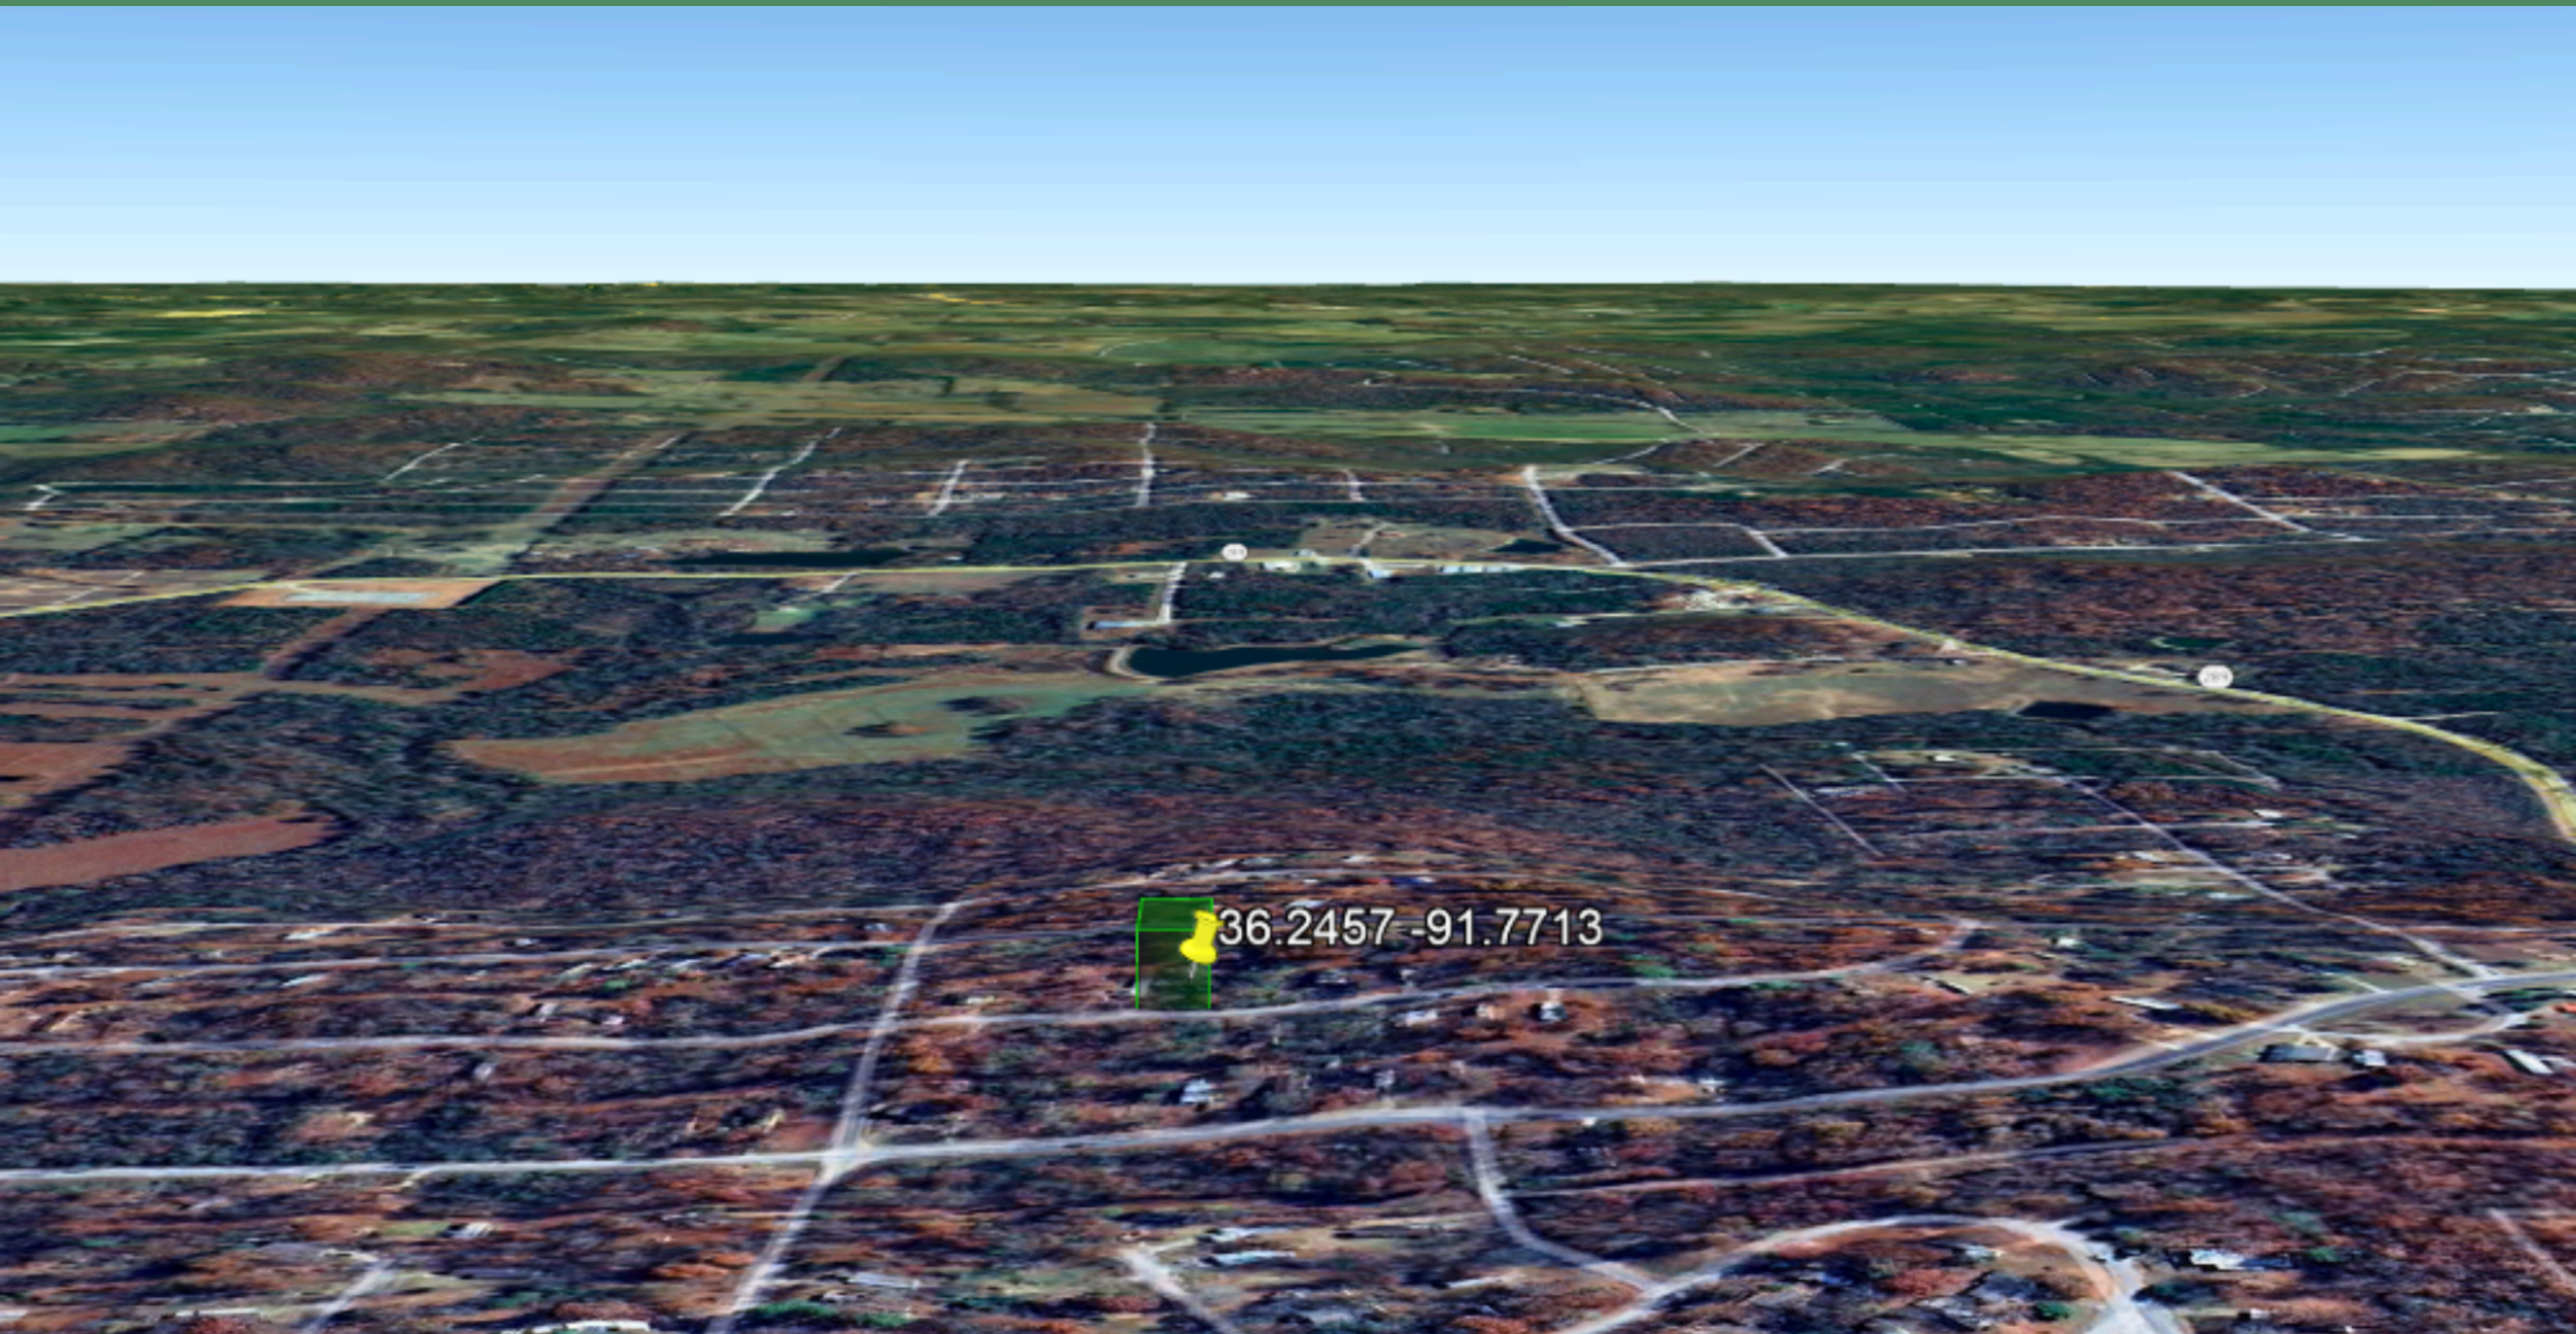

3D VIEW

W Ridge Cir

36.2457 -91.7713

3D VIEW

36.2457 -91.7713

Le Ridge car

3D VIEW

36.2457 -91.7713

3D VIEW

36.2457 -91.7713

3D VIEW

Lake Pioneer

289

152

36.2457 -91.7713

Paradise Acres Rd