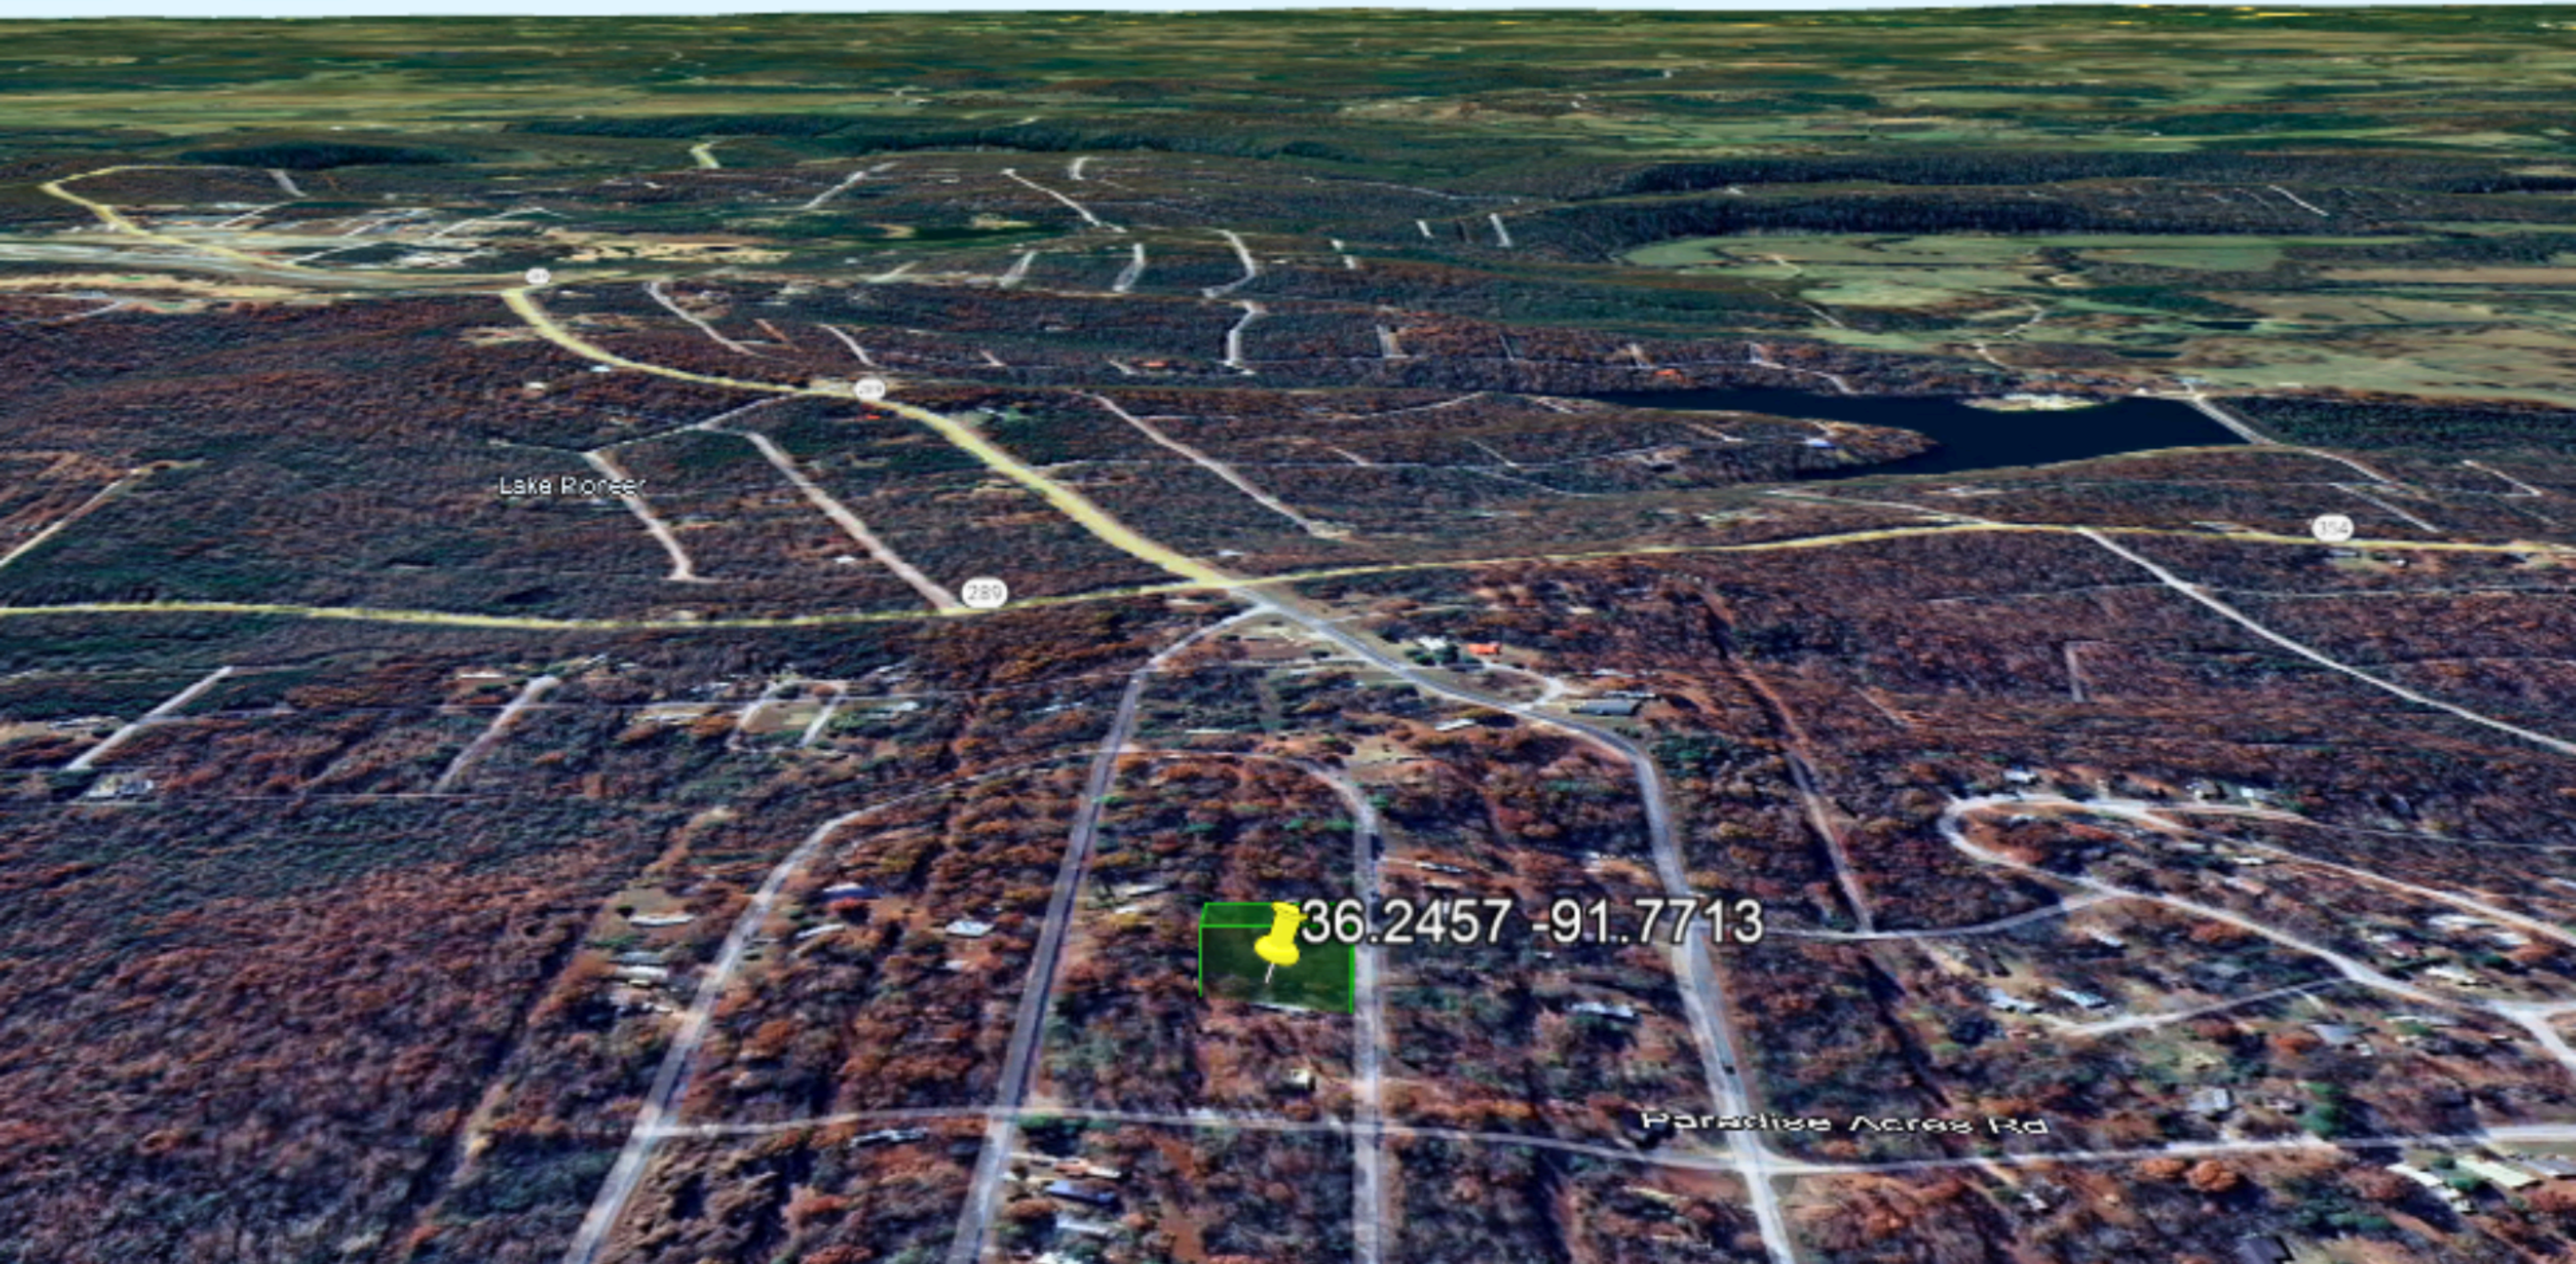

3D VIEW

W Ridge Cir

36.2457 -91.7713

3D VIEW

36.2457 -91.7713

Le Ridge car

3D VIEW

36.2457 -91.7713

3D VIEW

36.2457 -91.7713

3D VIEW

Lake Pioneer

289

152

36.2457 -91.7713

Paradise Acres Rd