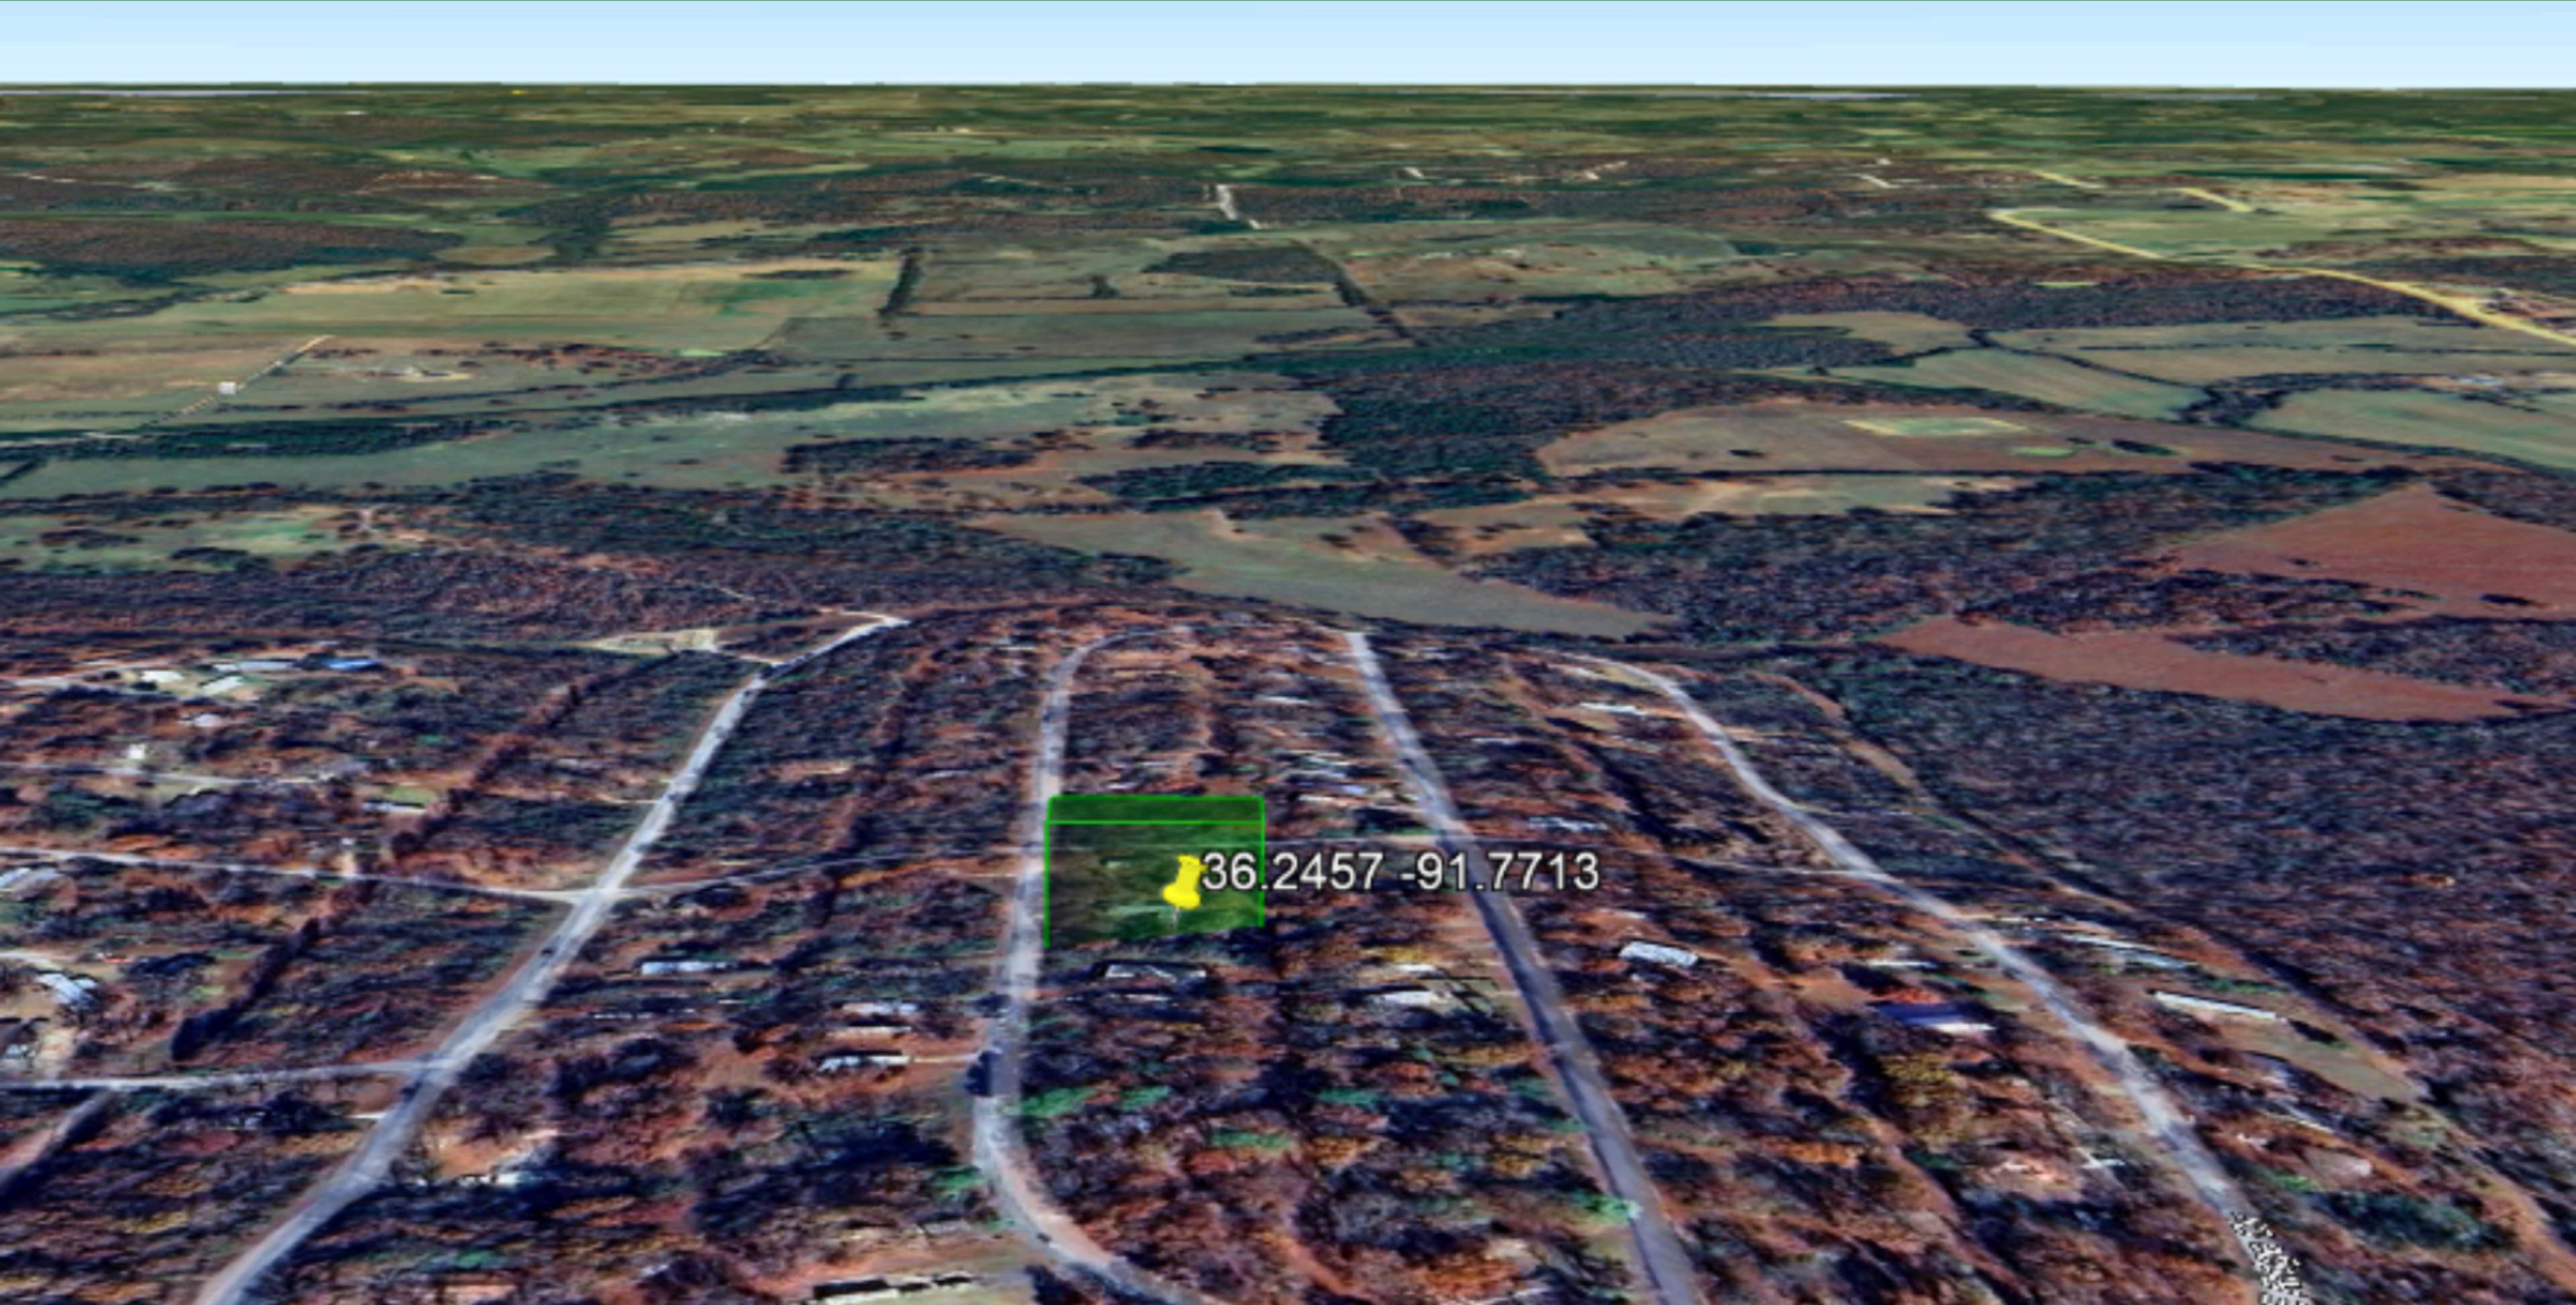

3D VIEW

W Ridge Cir

36.2457 -91.7713

3D VIEW

36.2457 -91.7713

Le Ridge car

3D VIEW

36.2457 -91.7713

3D VIEW

36.2457 -91.7713

3D VIEW

Lake Pioneer

289

152

36.2457 -91.7713

Paradise Acres Rd