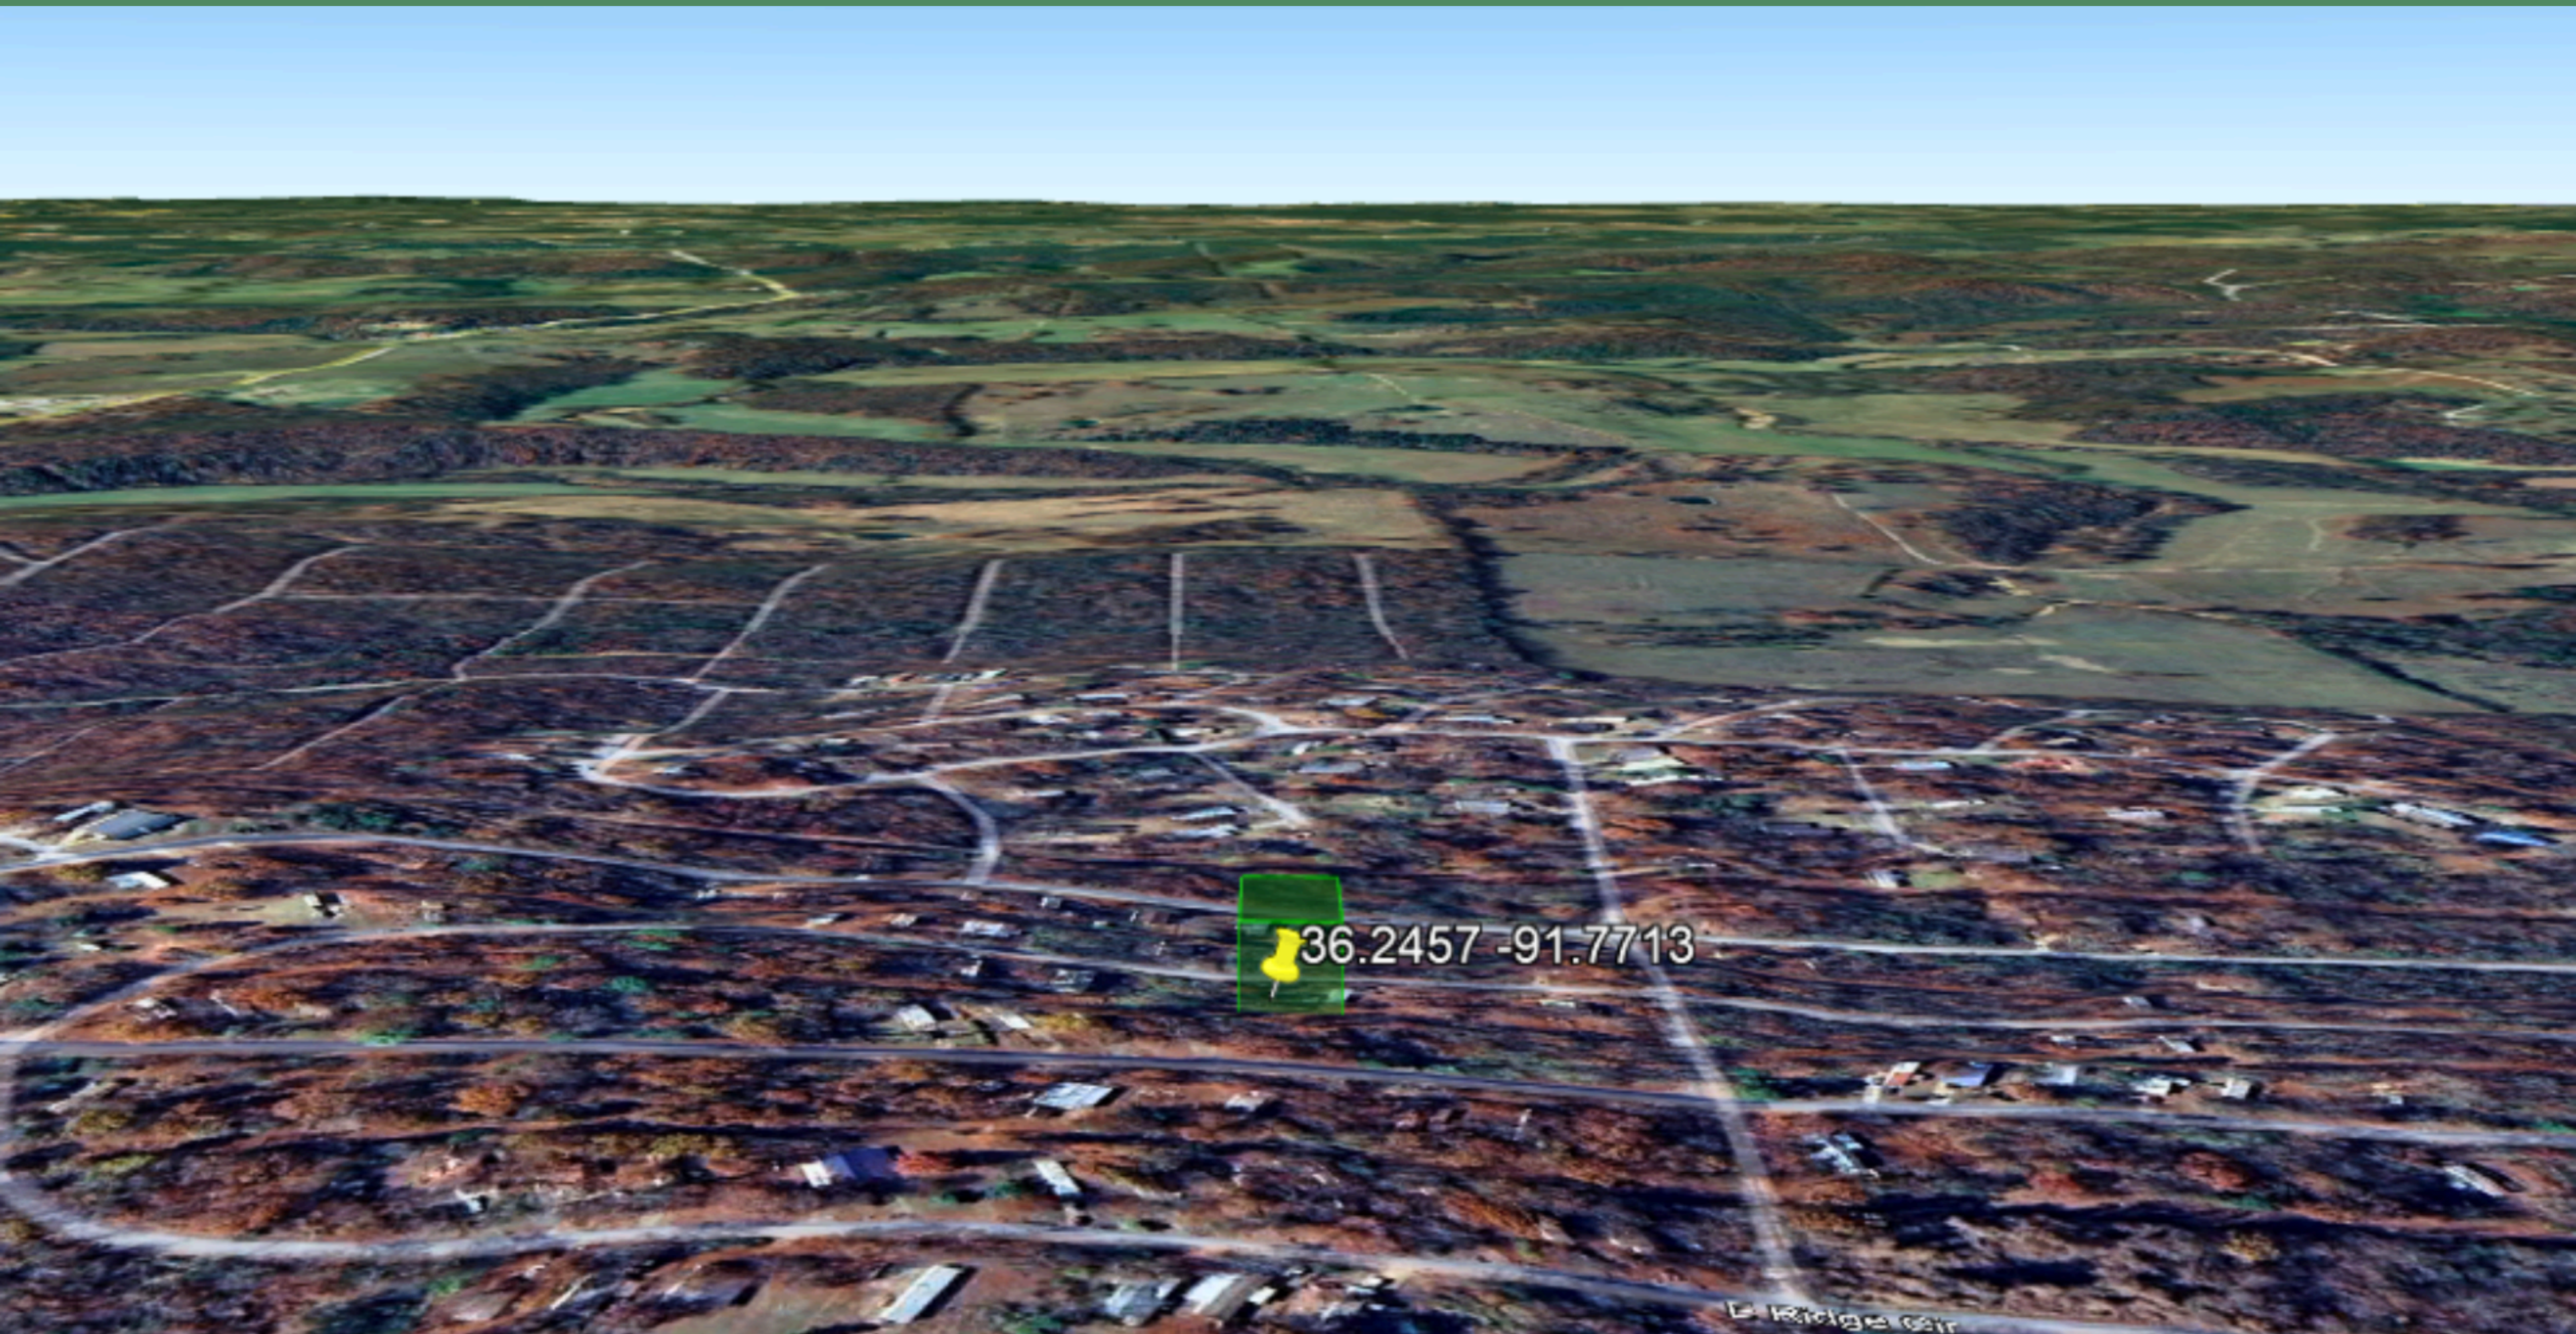

3D VIEW

W Ridge Cir

36.2457 -91.7713

3D VIEW

36.2457 -91.7713

Le Ridge car

3D VIEW

36.2457 -91.7713

3D VIEW

36.2457 -91.7713

3D VIEW

Lake Pioneer

289

152

36.2457 -91.7713

Paradise Acres Rd