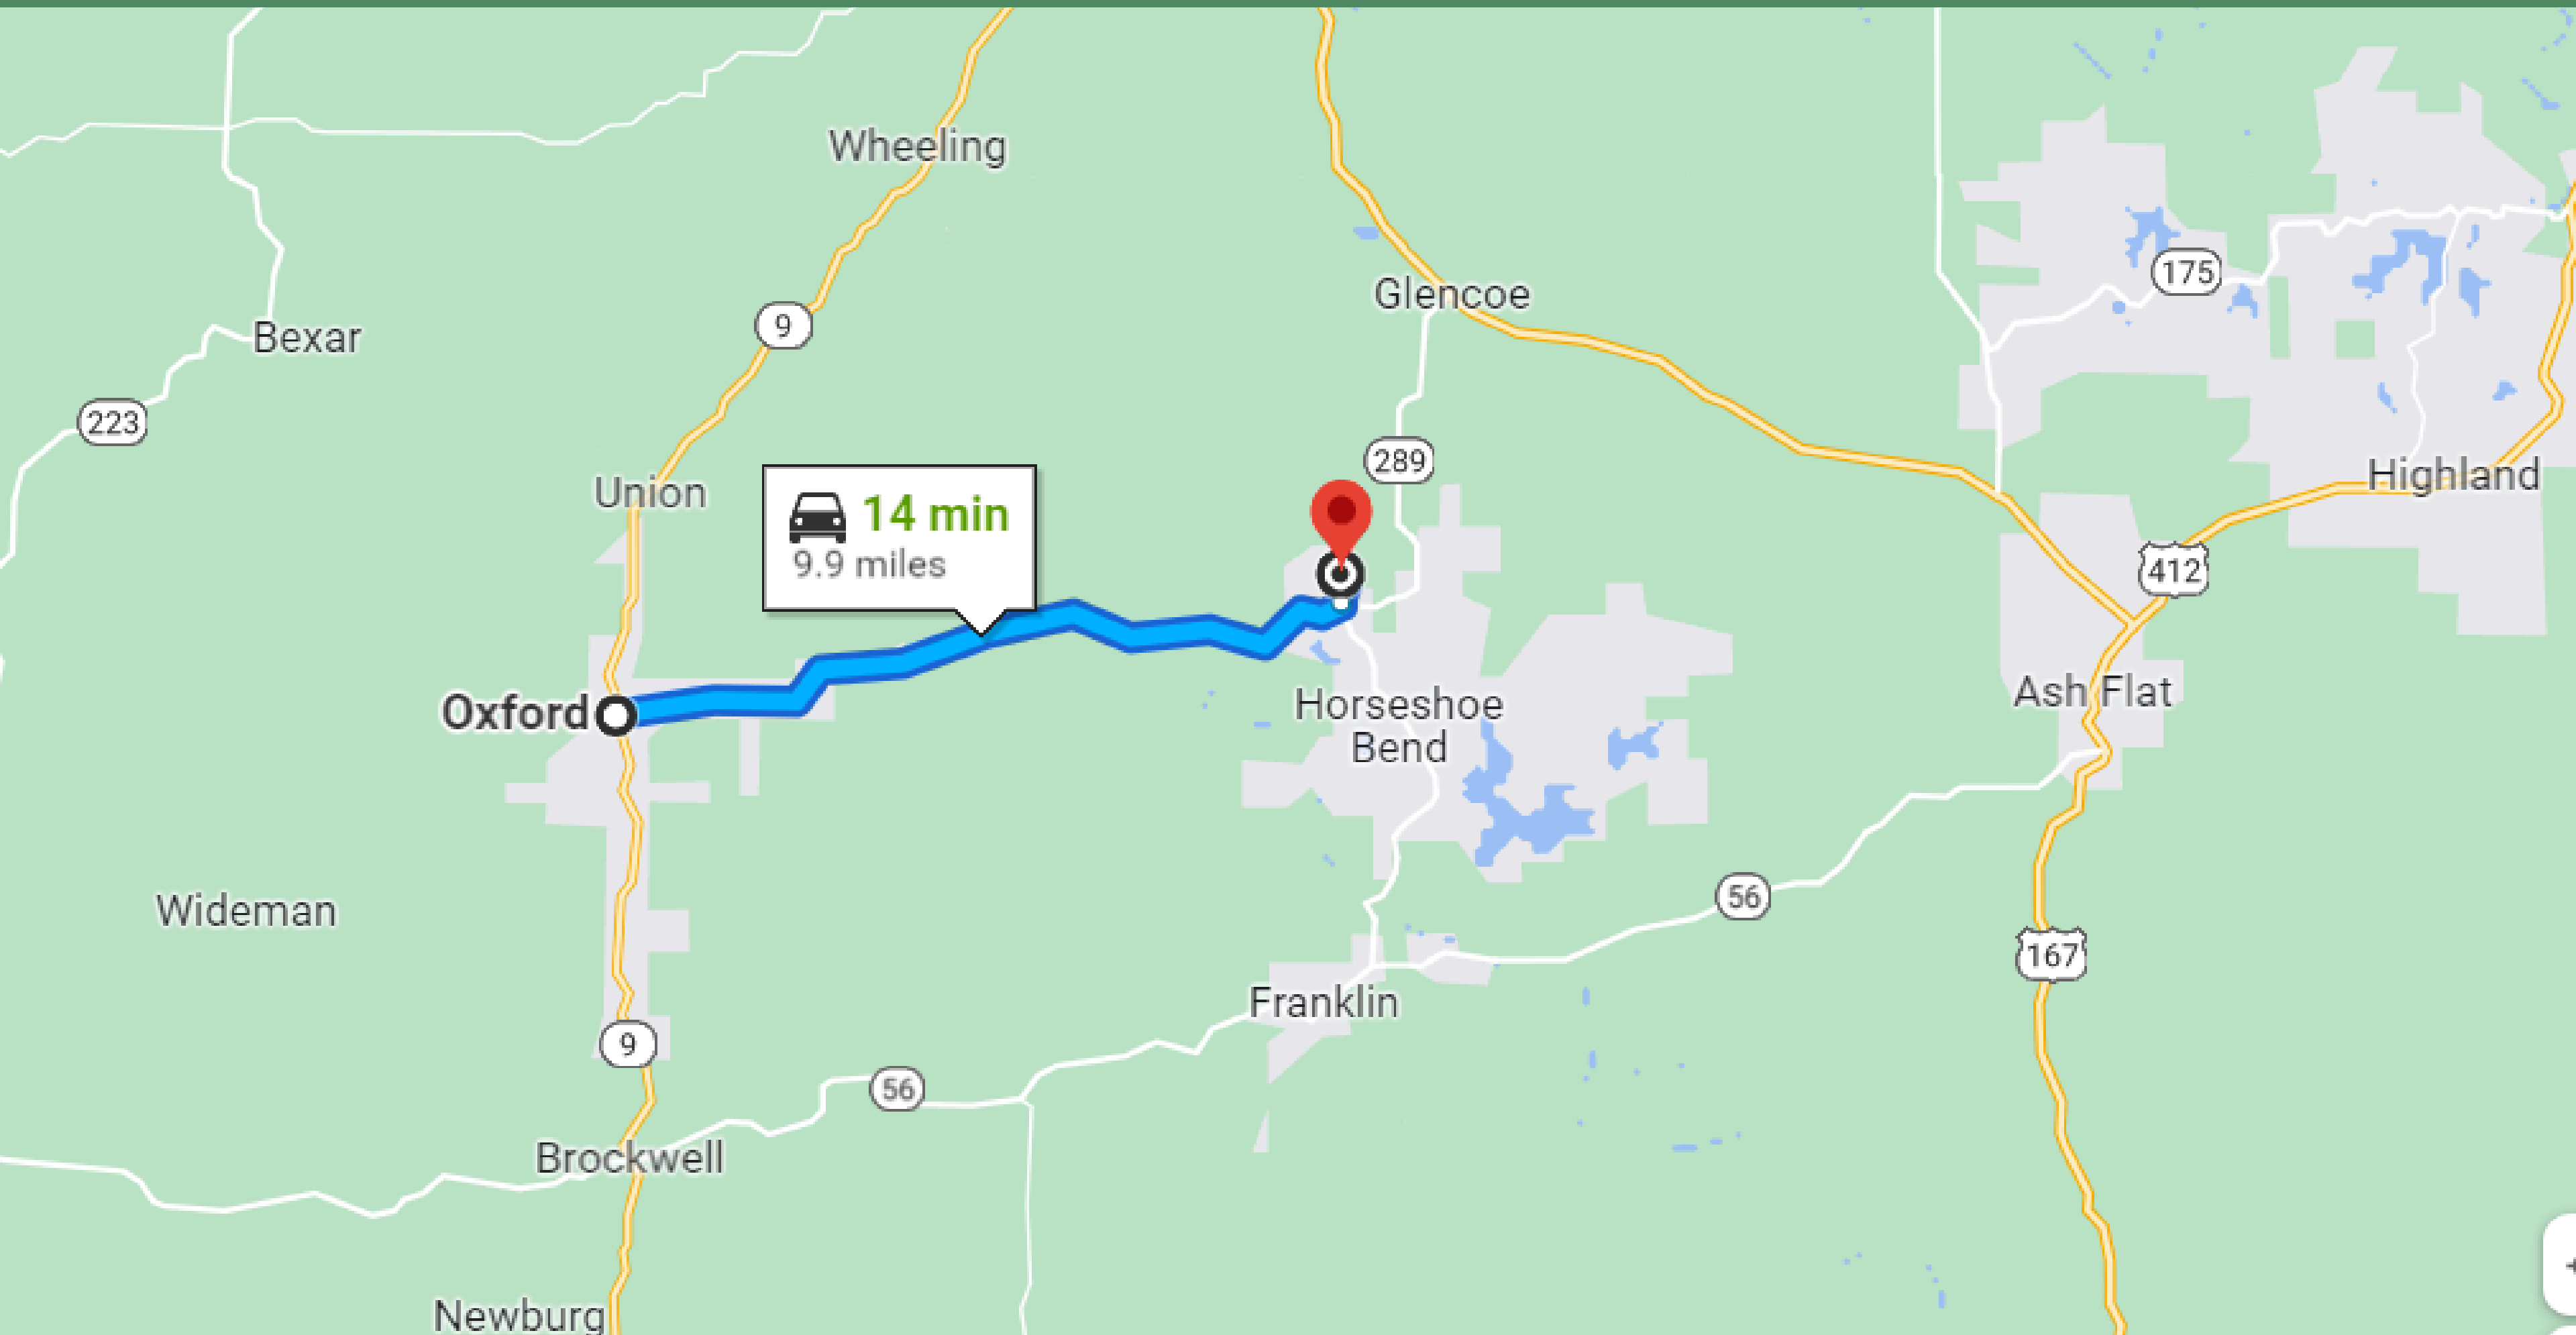

5 MINUTE DRIVE TO HORSESHOE BEND TOWN

 **5 min**
2.2 miles

 **Horseshoe Bend**

**Crown Lake
Resort & Spa** 

PETERO'S farm 

**Diamond Lake
Boat Launch** 

Crown Lake

14- MINUTE DRIVE TO OXFORD TOWN

2.5 HRS DRIVE TO LITTLE ROCK