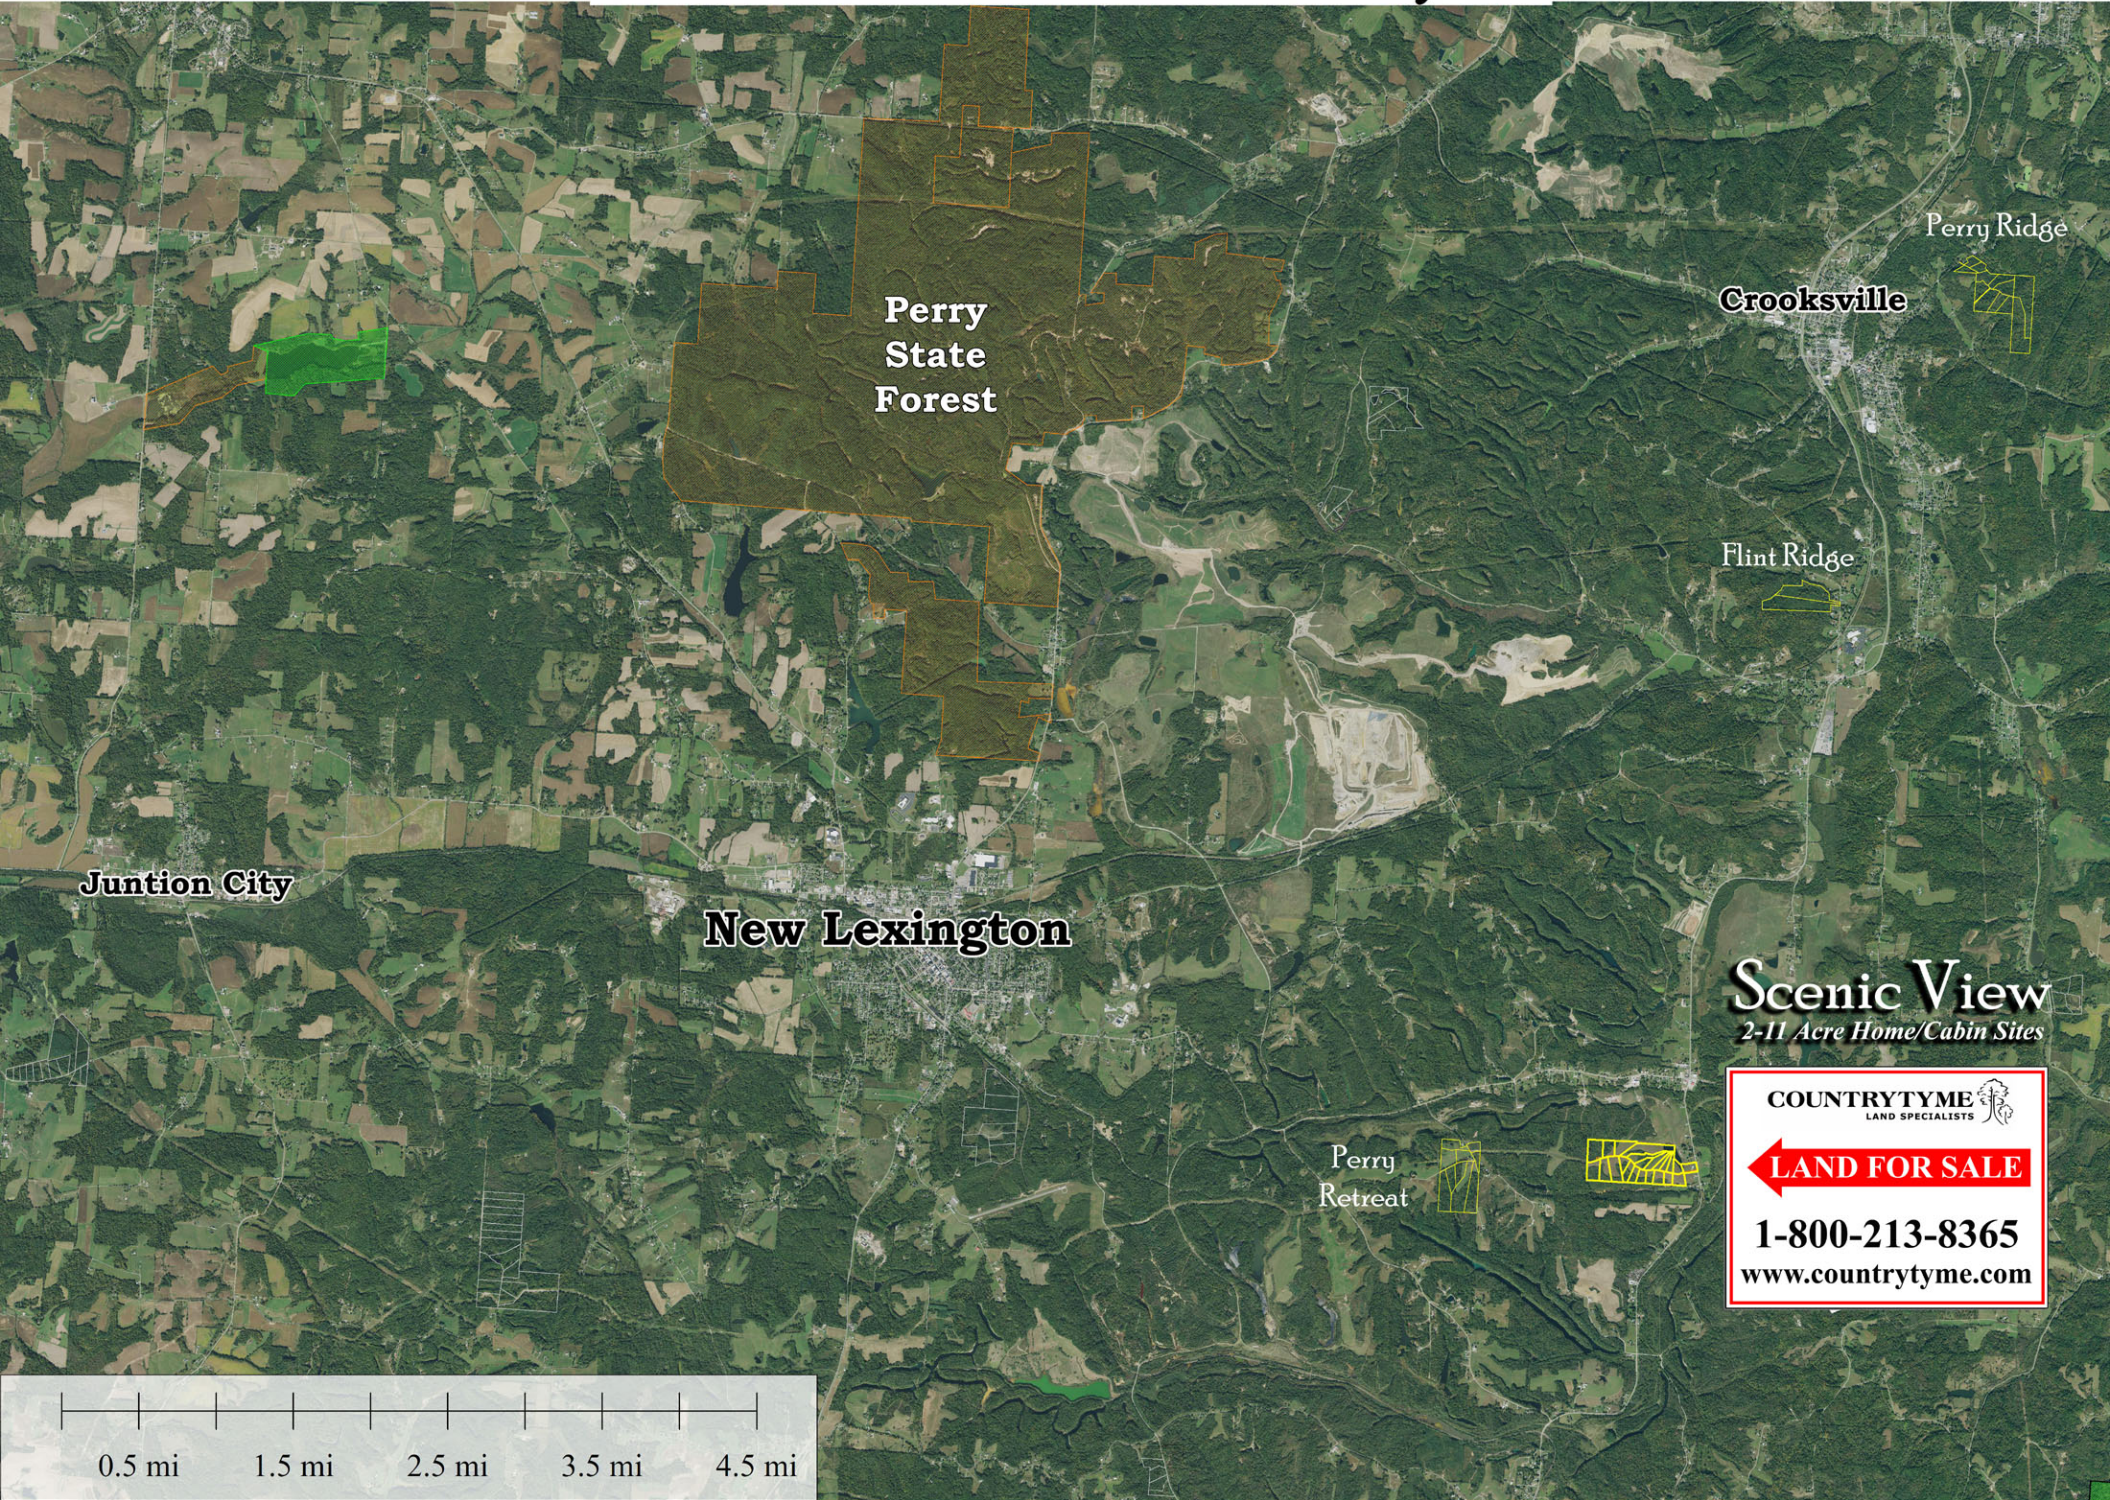

Scenic View Subdivision - Perry Co

Perry State Forest

Crooksville

Perry Ridge

Flint Ridge

Juntion City

New Lexington

Perry Retreat

Scenic View
2-11 Acre Home/Cabin Sites

COUNTRYTYME
LAND SPECIALISTS

← LAND FOR SALE

1-800-213-8365

www.countrytyme.com