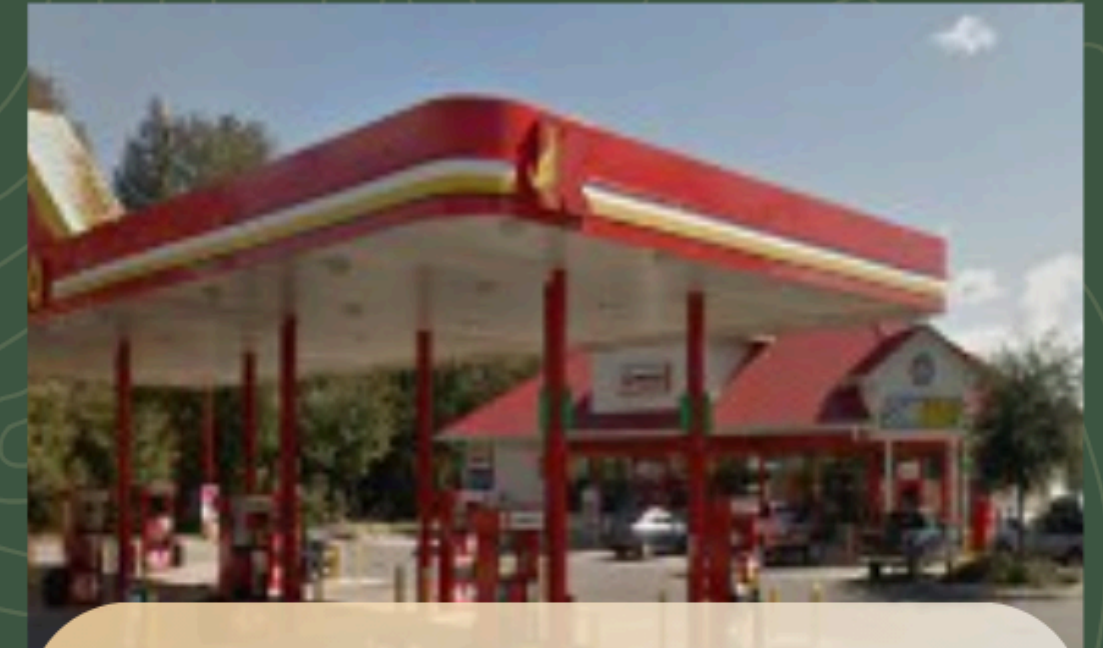

Rivertown Suites

Middleton Shopping Center

Westgate Shopping Center

Crill Avenue Shopping Center

NEARBY STORES/MALLS - SATSUMA

The Stand at Satsuma

Circle K

Dollar General

Family Dollar Store

Satsuma Express Food Store

NEARBY STORES/MALLS - INTERLACHEN

Hichcocks Supervalu

Bryan's Ace Hardware

Kangaroo Express

CVS Drug Store

AutoZone Auto Parts

NEARBY STORES/MALLS - JACKSONVILLE

Harveys Supermarkets

The Fresh Market

7-Eleven

Brooklyn Station on Riverside

Gateway Town Center

NEARBY RECREATIONAL - PALATKA

Putnam County Fairgrounds