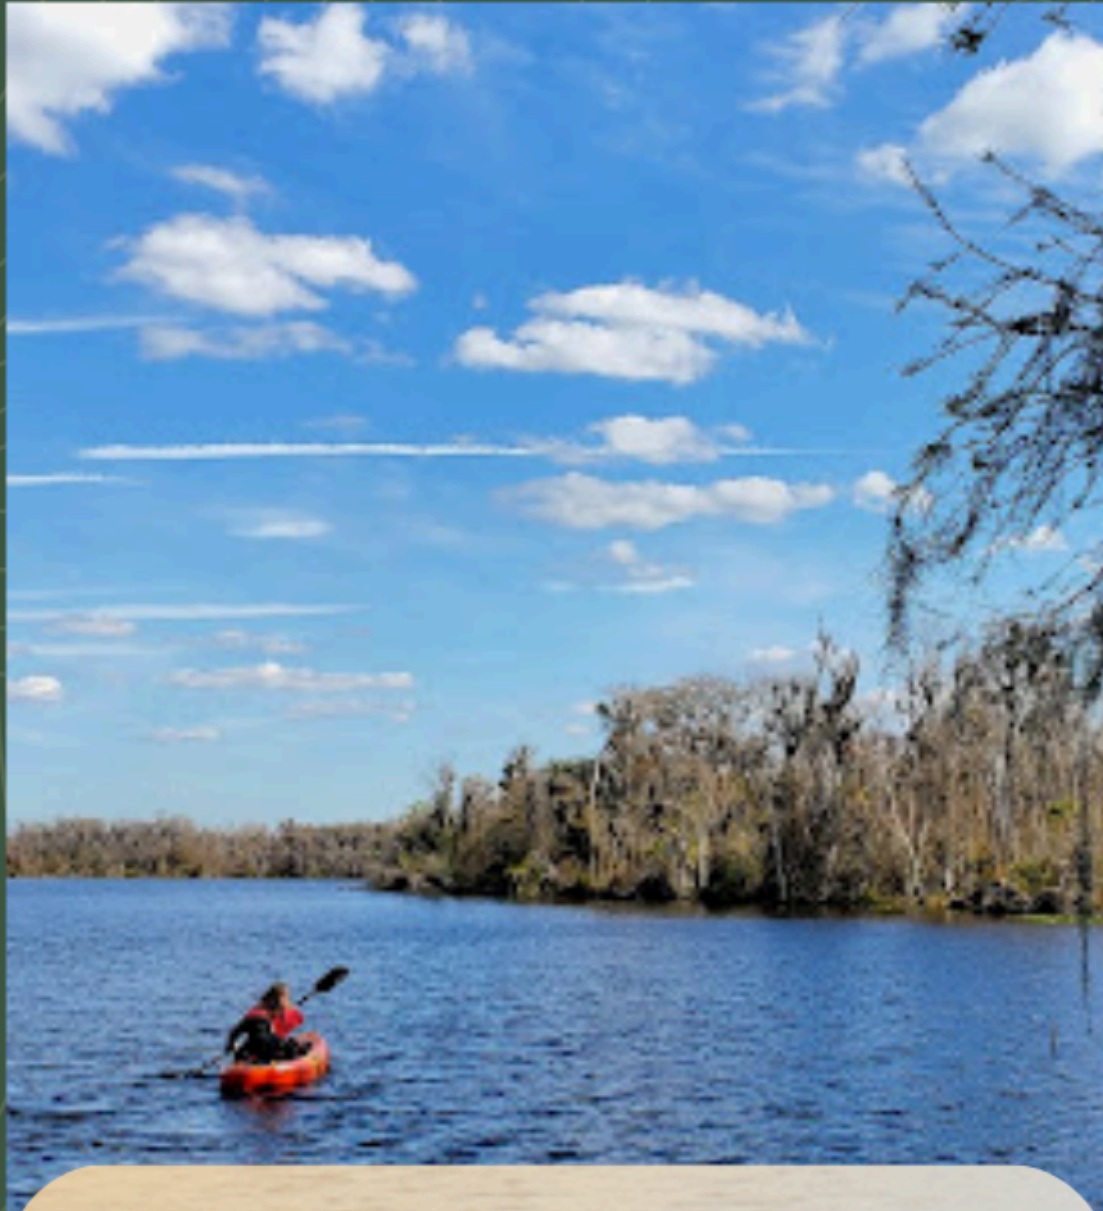

NEARBY RECREATIONAL - SATSUMA

**Murphy Creek
Conservation Area**