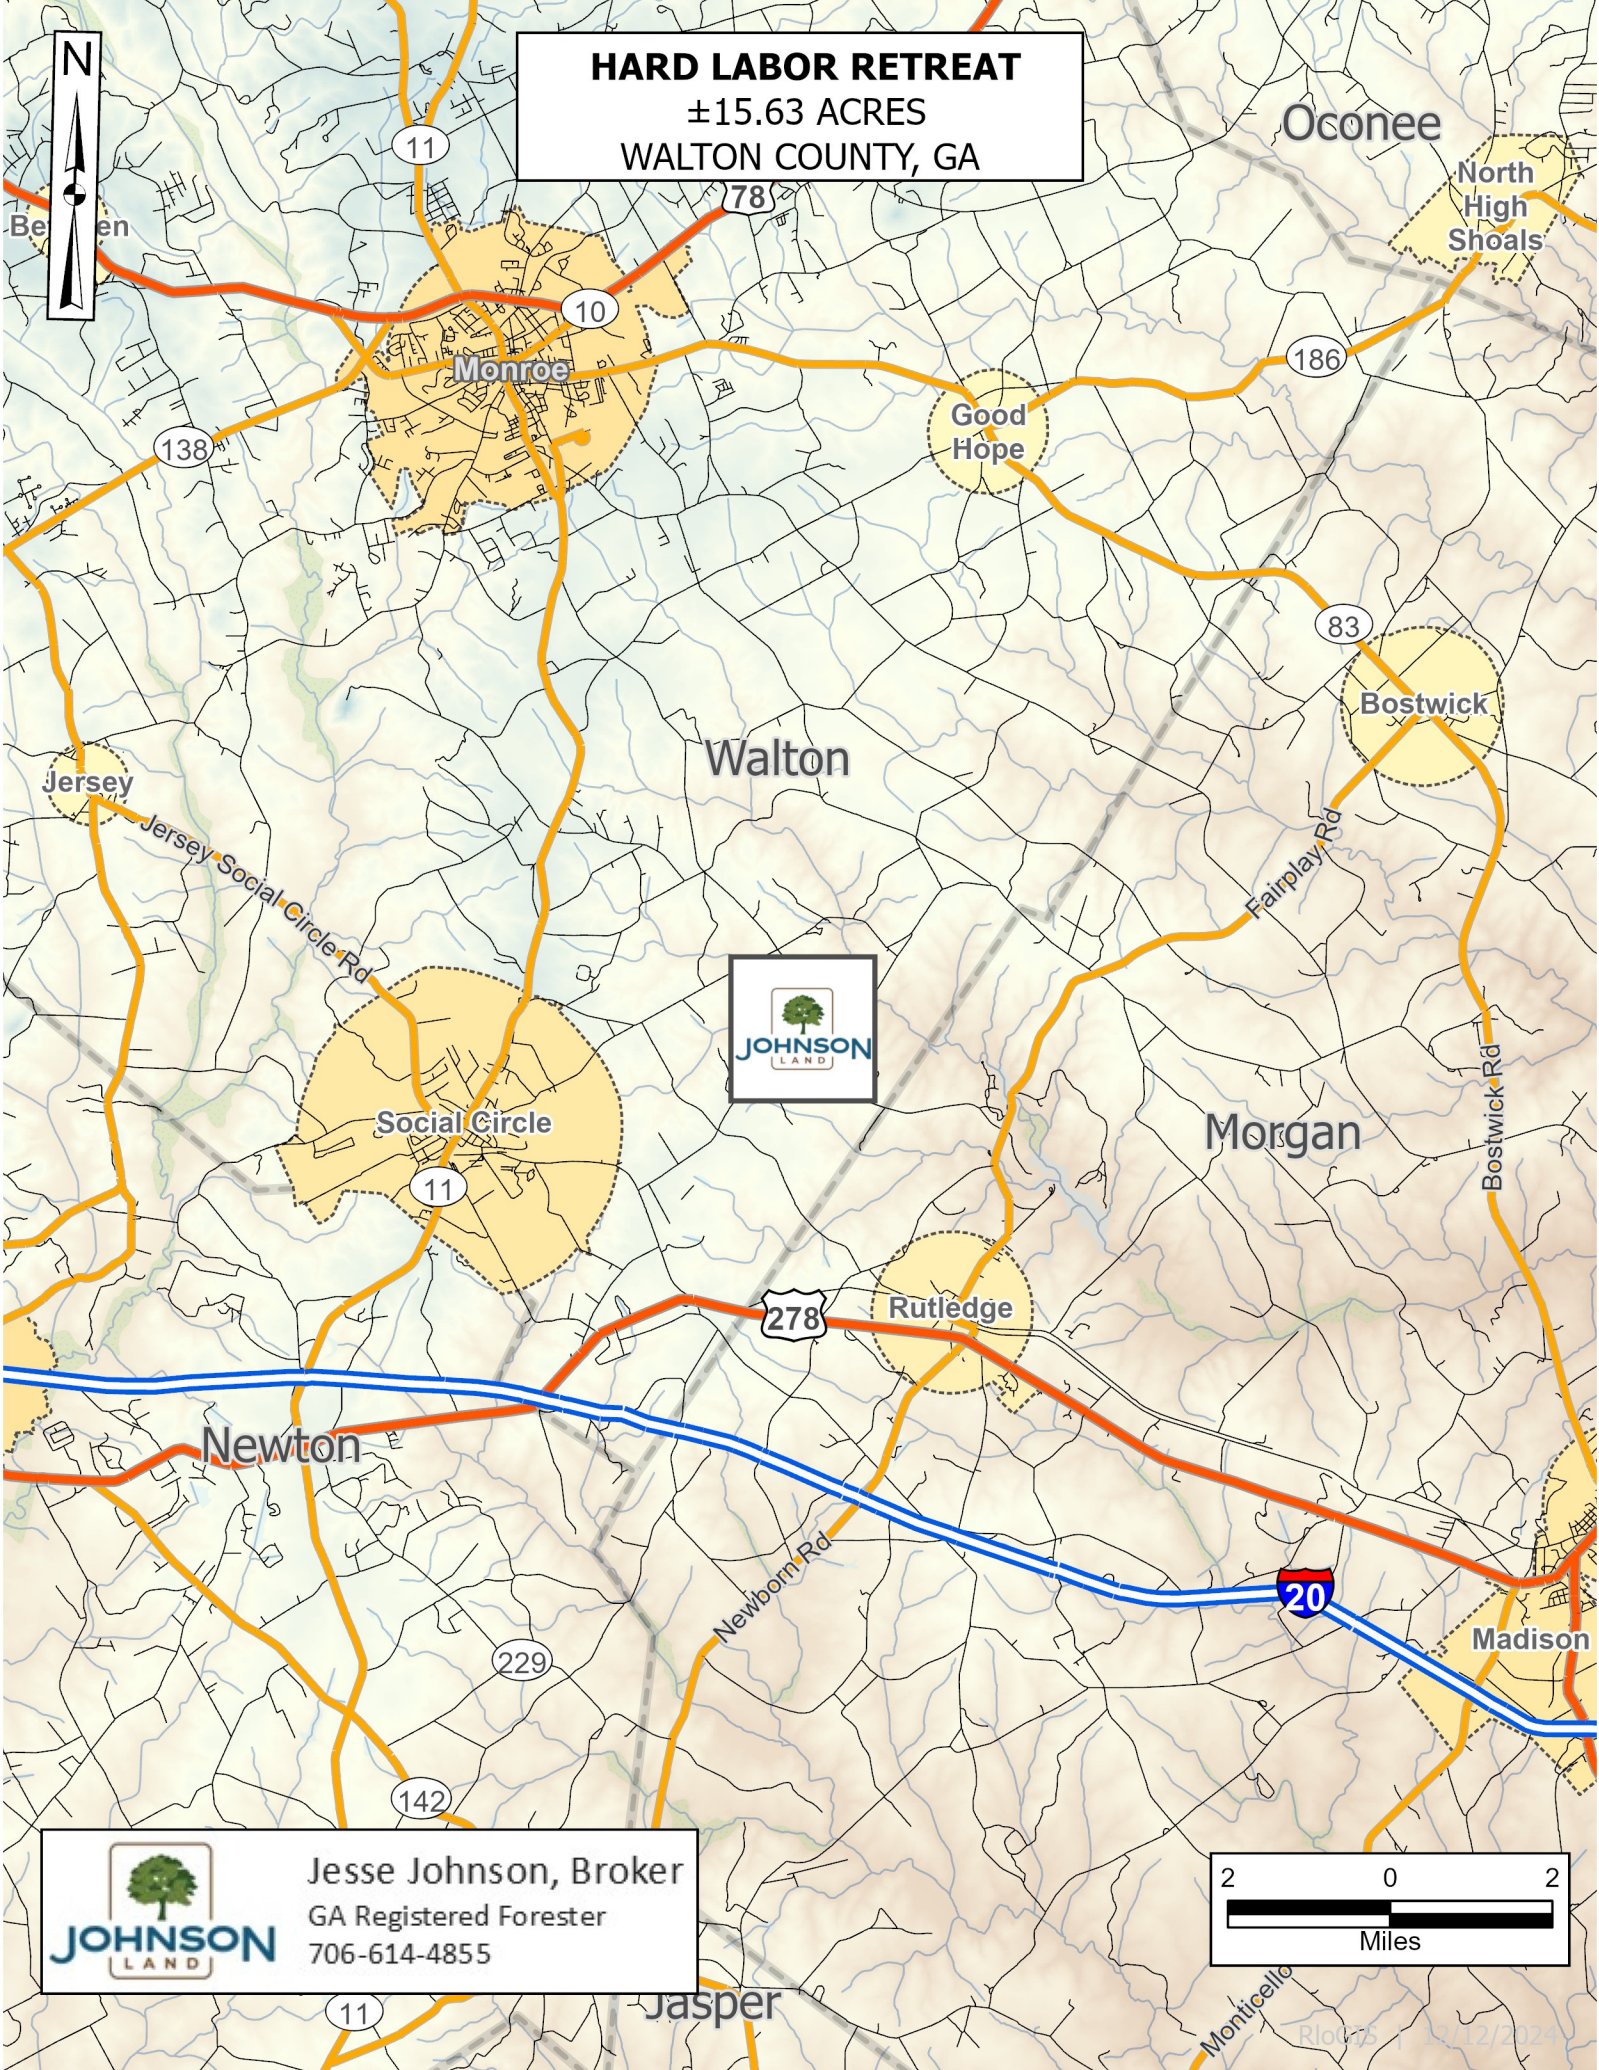

HARD LABOR RETREAT

±15.63 ACRES

WALTON COUNTY, GA

Jesse Johnson, Broker

GA Registered Forester

706-614-4855