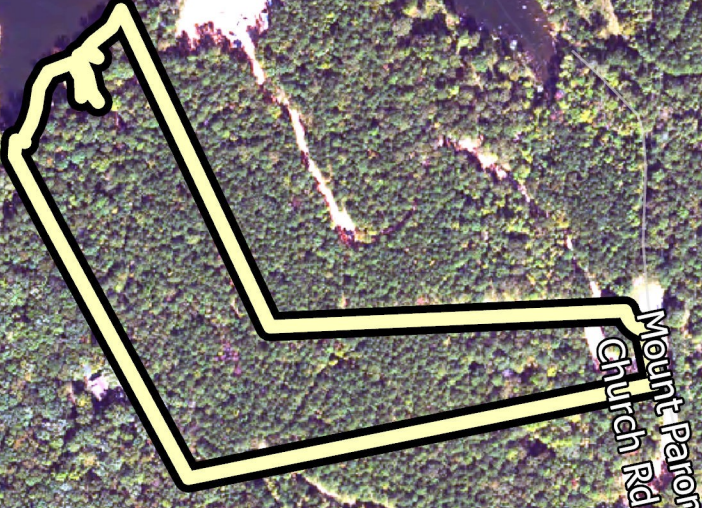

**HARD LABOR RETREAT**  
±15.63 ACRES  
WALTON COUNTY, GA

Means Creek

Sweetbriar Rd

Mount Paron  
Church Rd

Jesse Johnson, Broker  
GA Registered Forester  
706-614-4855