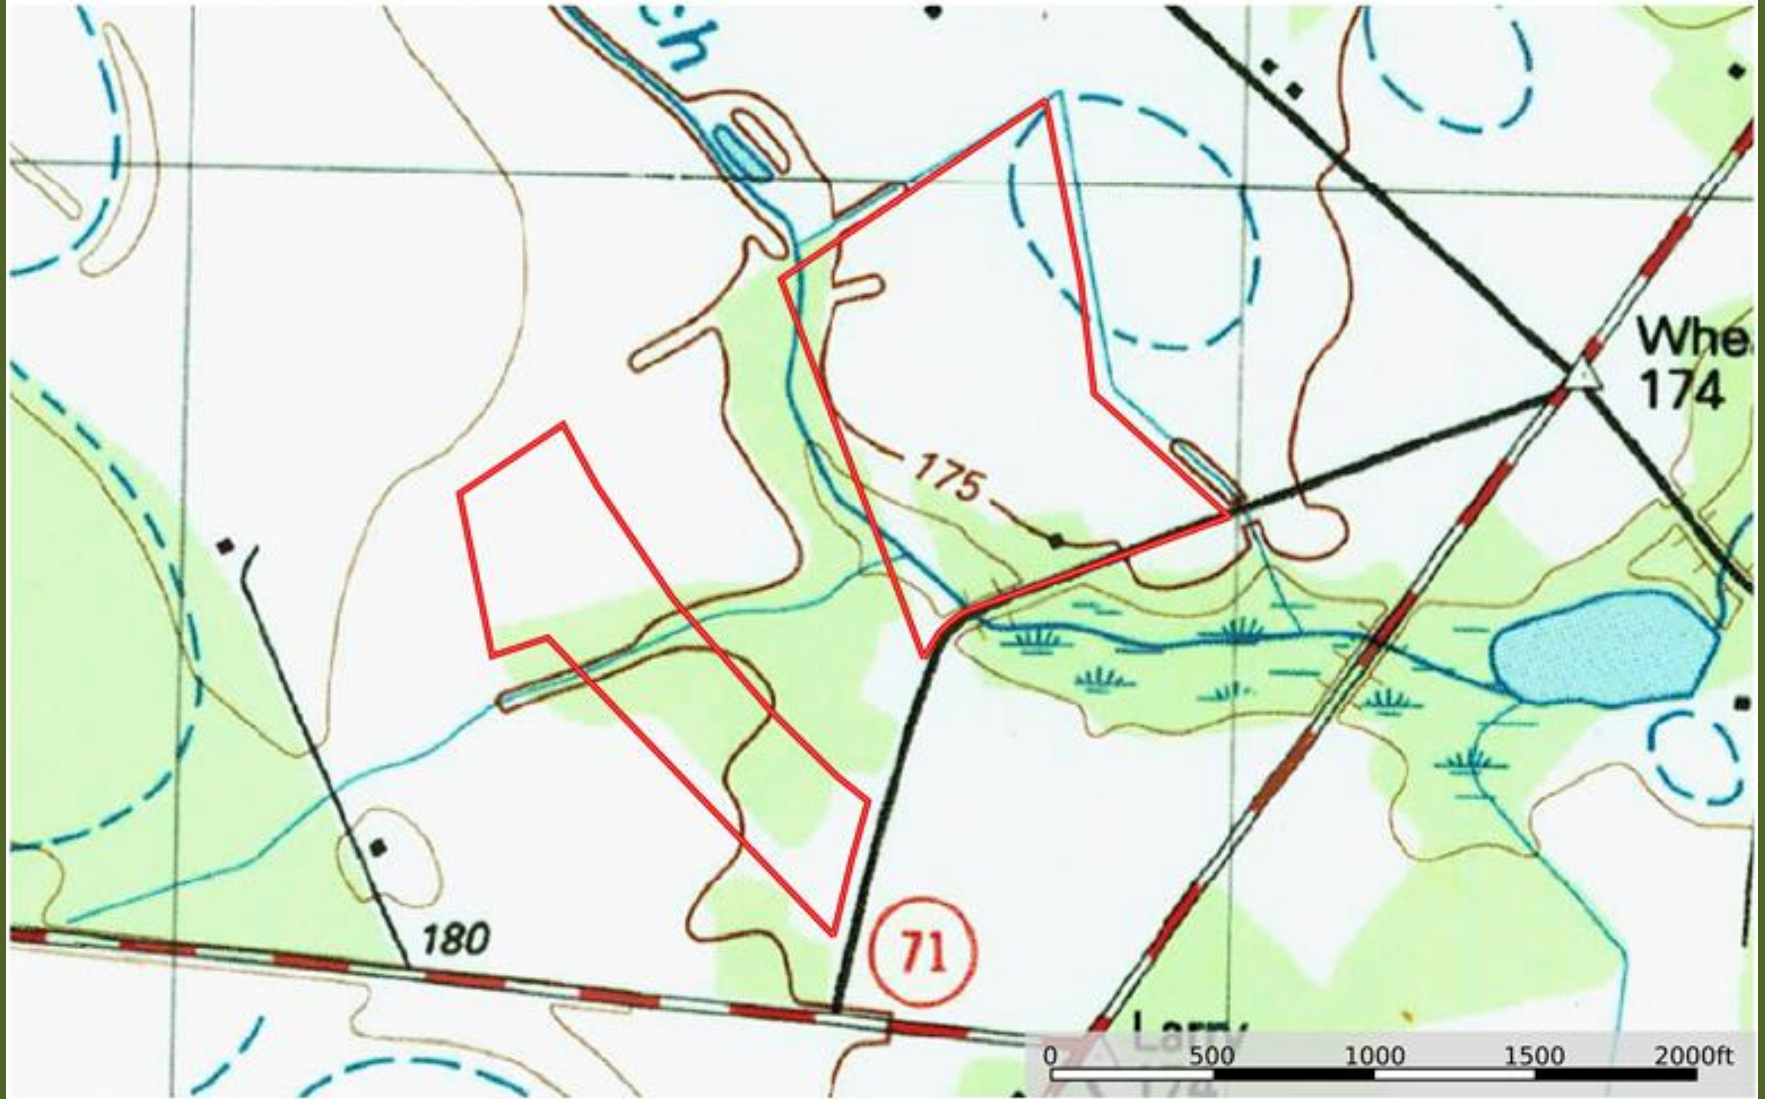

Kehukee Drive Farm Topographical Map

Robeson County, North Carolina, AC +/-

Boundary

Marty Lanier
P: (910) 617-4326

www.rockcreeklandcompany.com

604 George II Highway Winnabow NC 28479