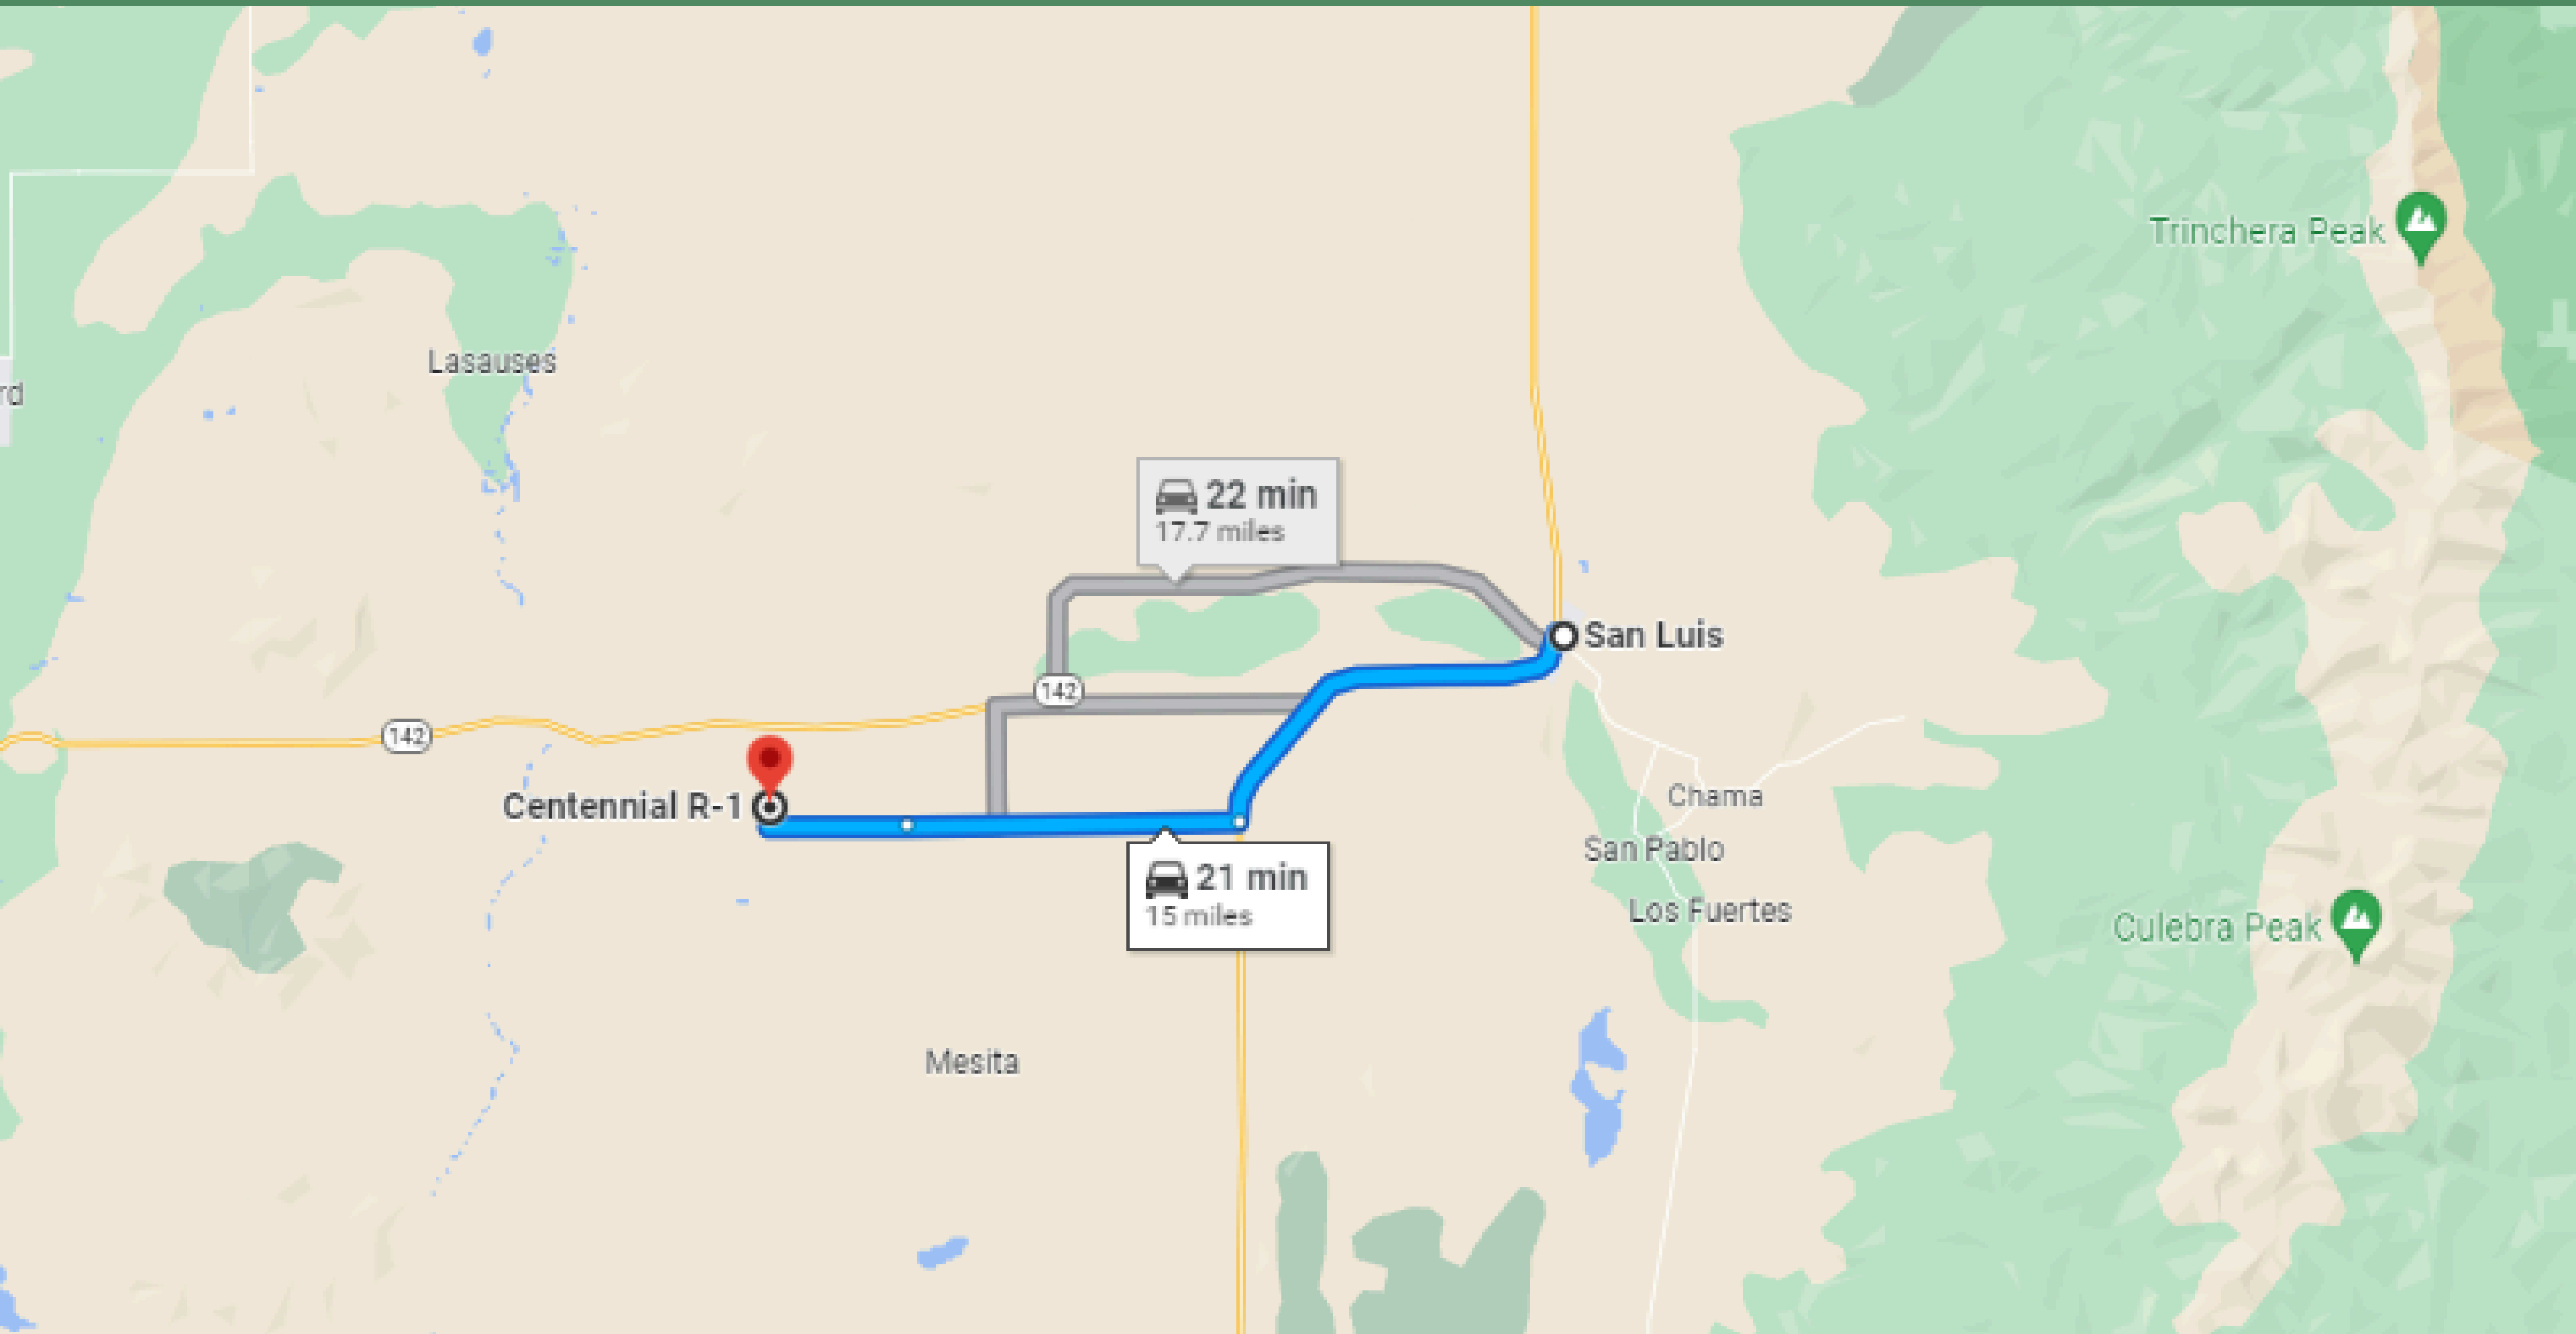

4 HRS DRIVE TO DENVER

Start and destination

21- MINUTE DRIVE TO SAN LUIS TOWN

47-MINUTE DRIVE TO ALAMOSA TOWN