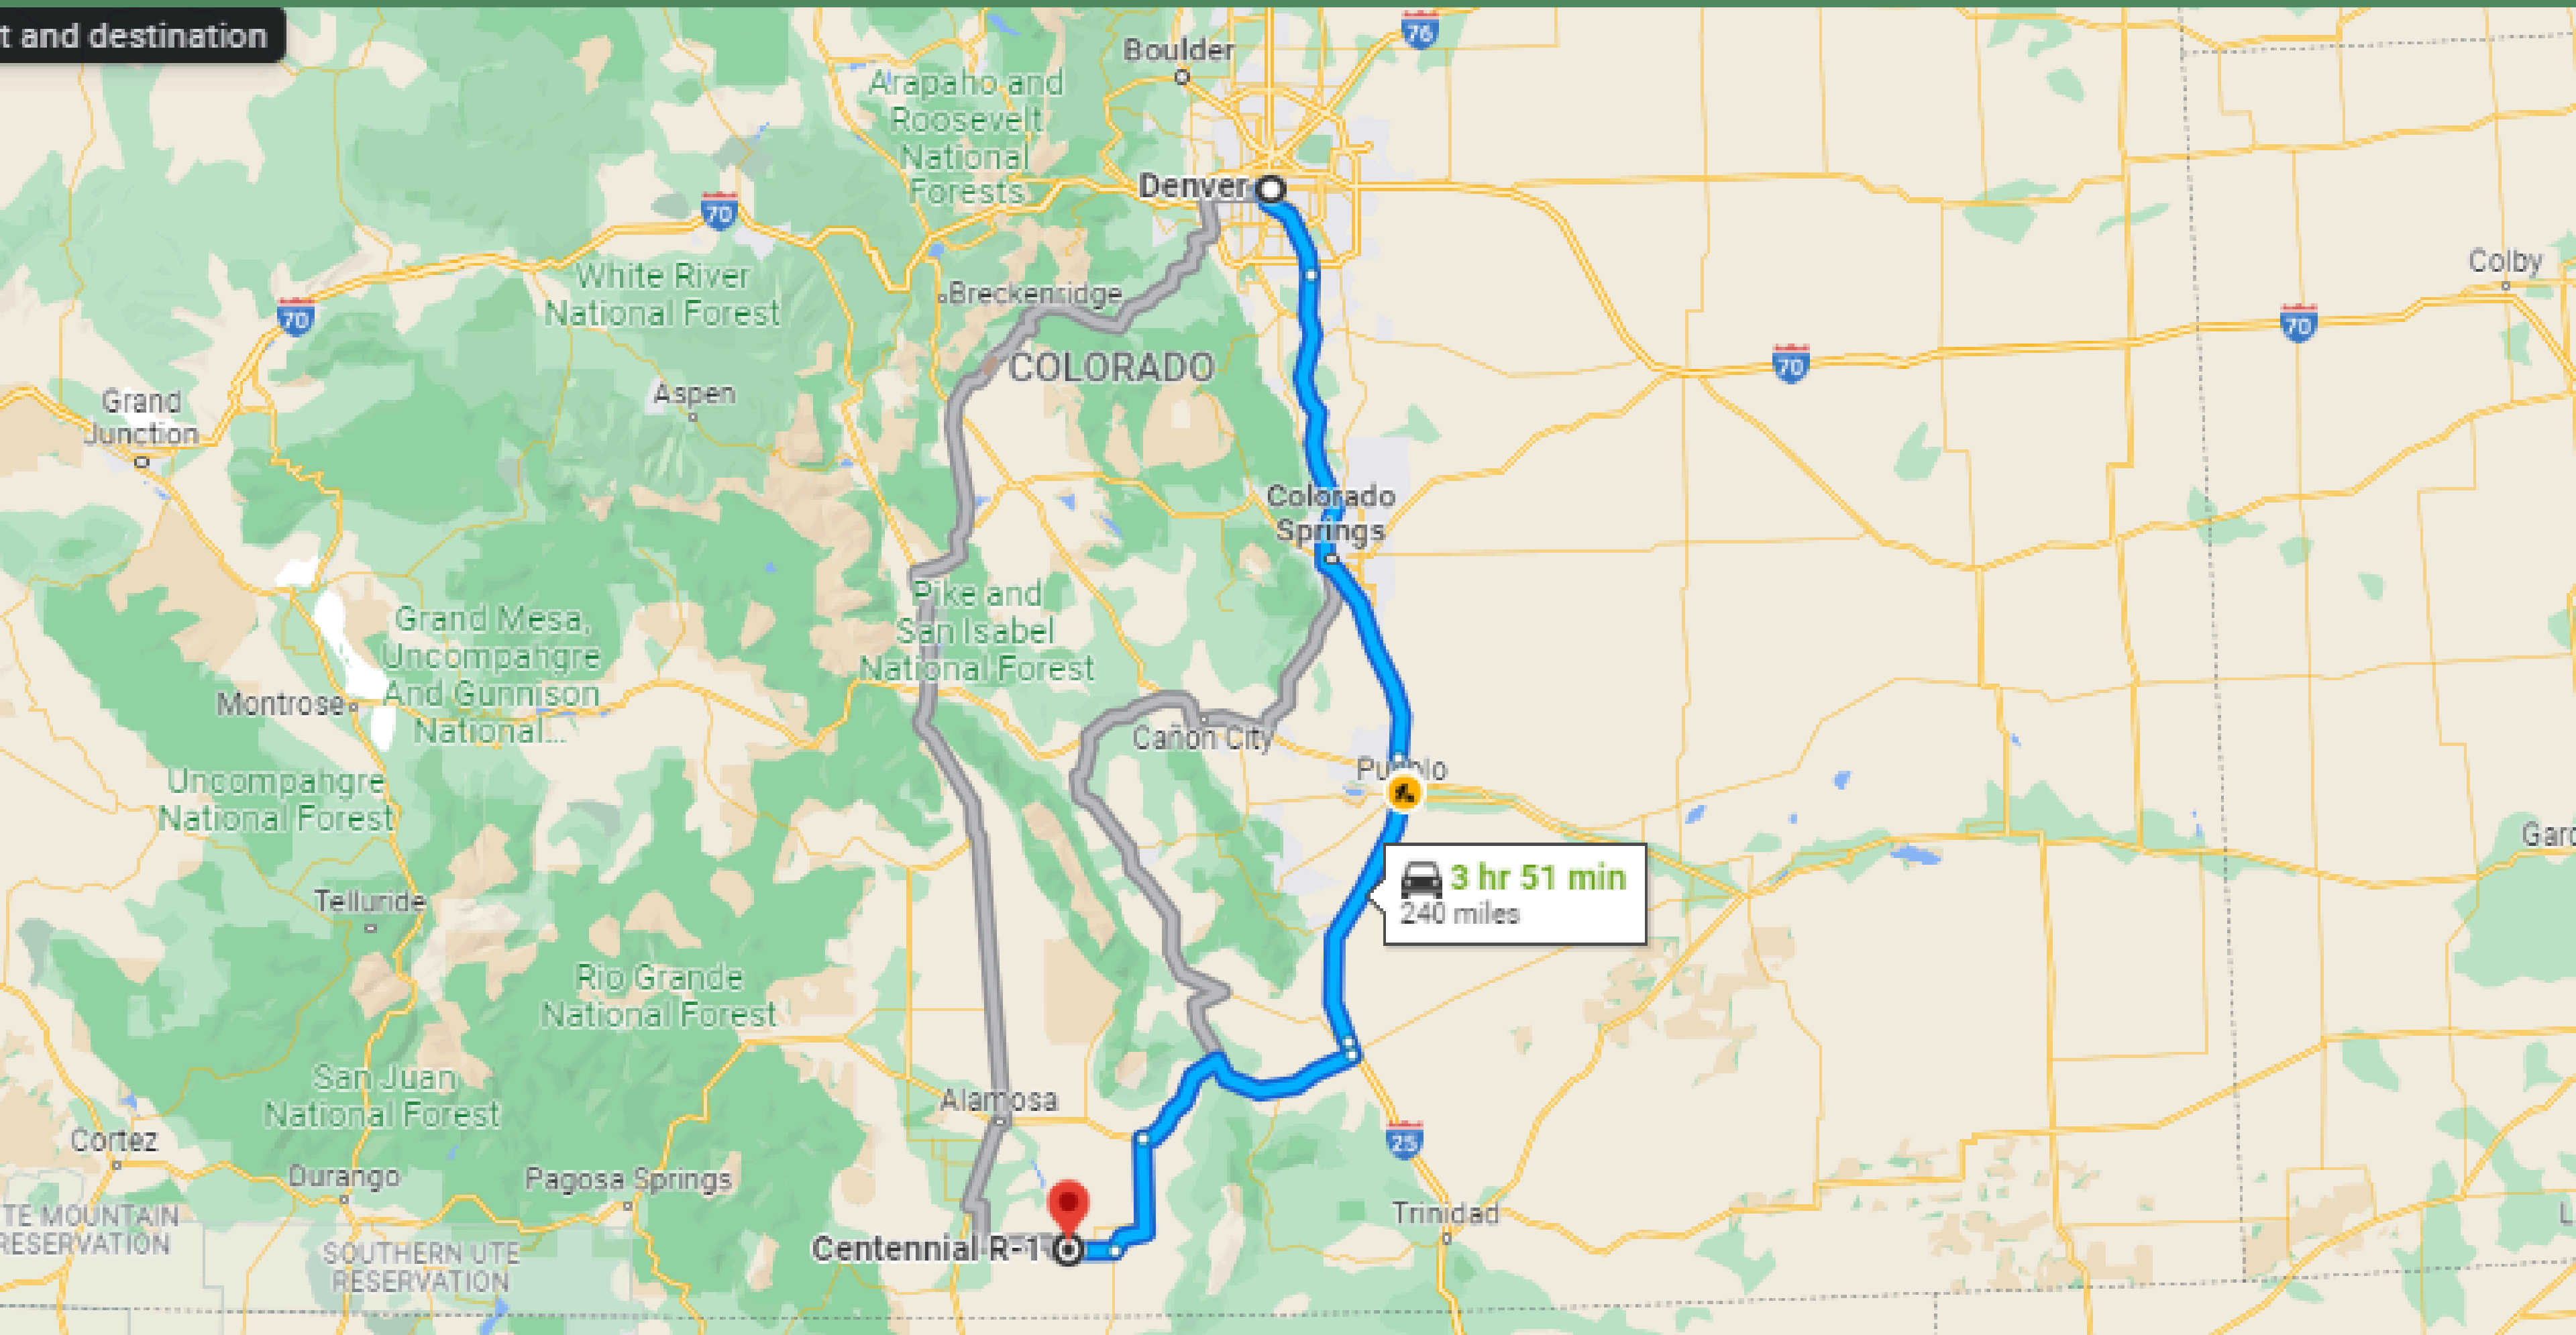

4 HRS DRIVE TO DENVER

Start and destination

21- MINUTE DRIVE TO SAN LUIS TOWN

47-MINUTE DRIVE TO ALAMOSA TOWN