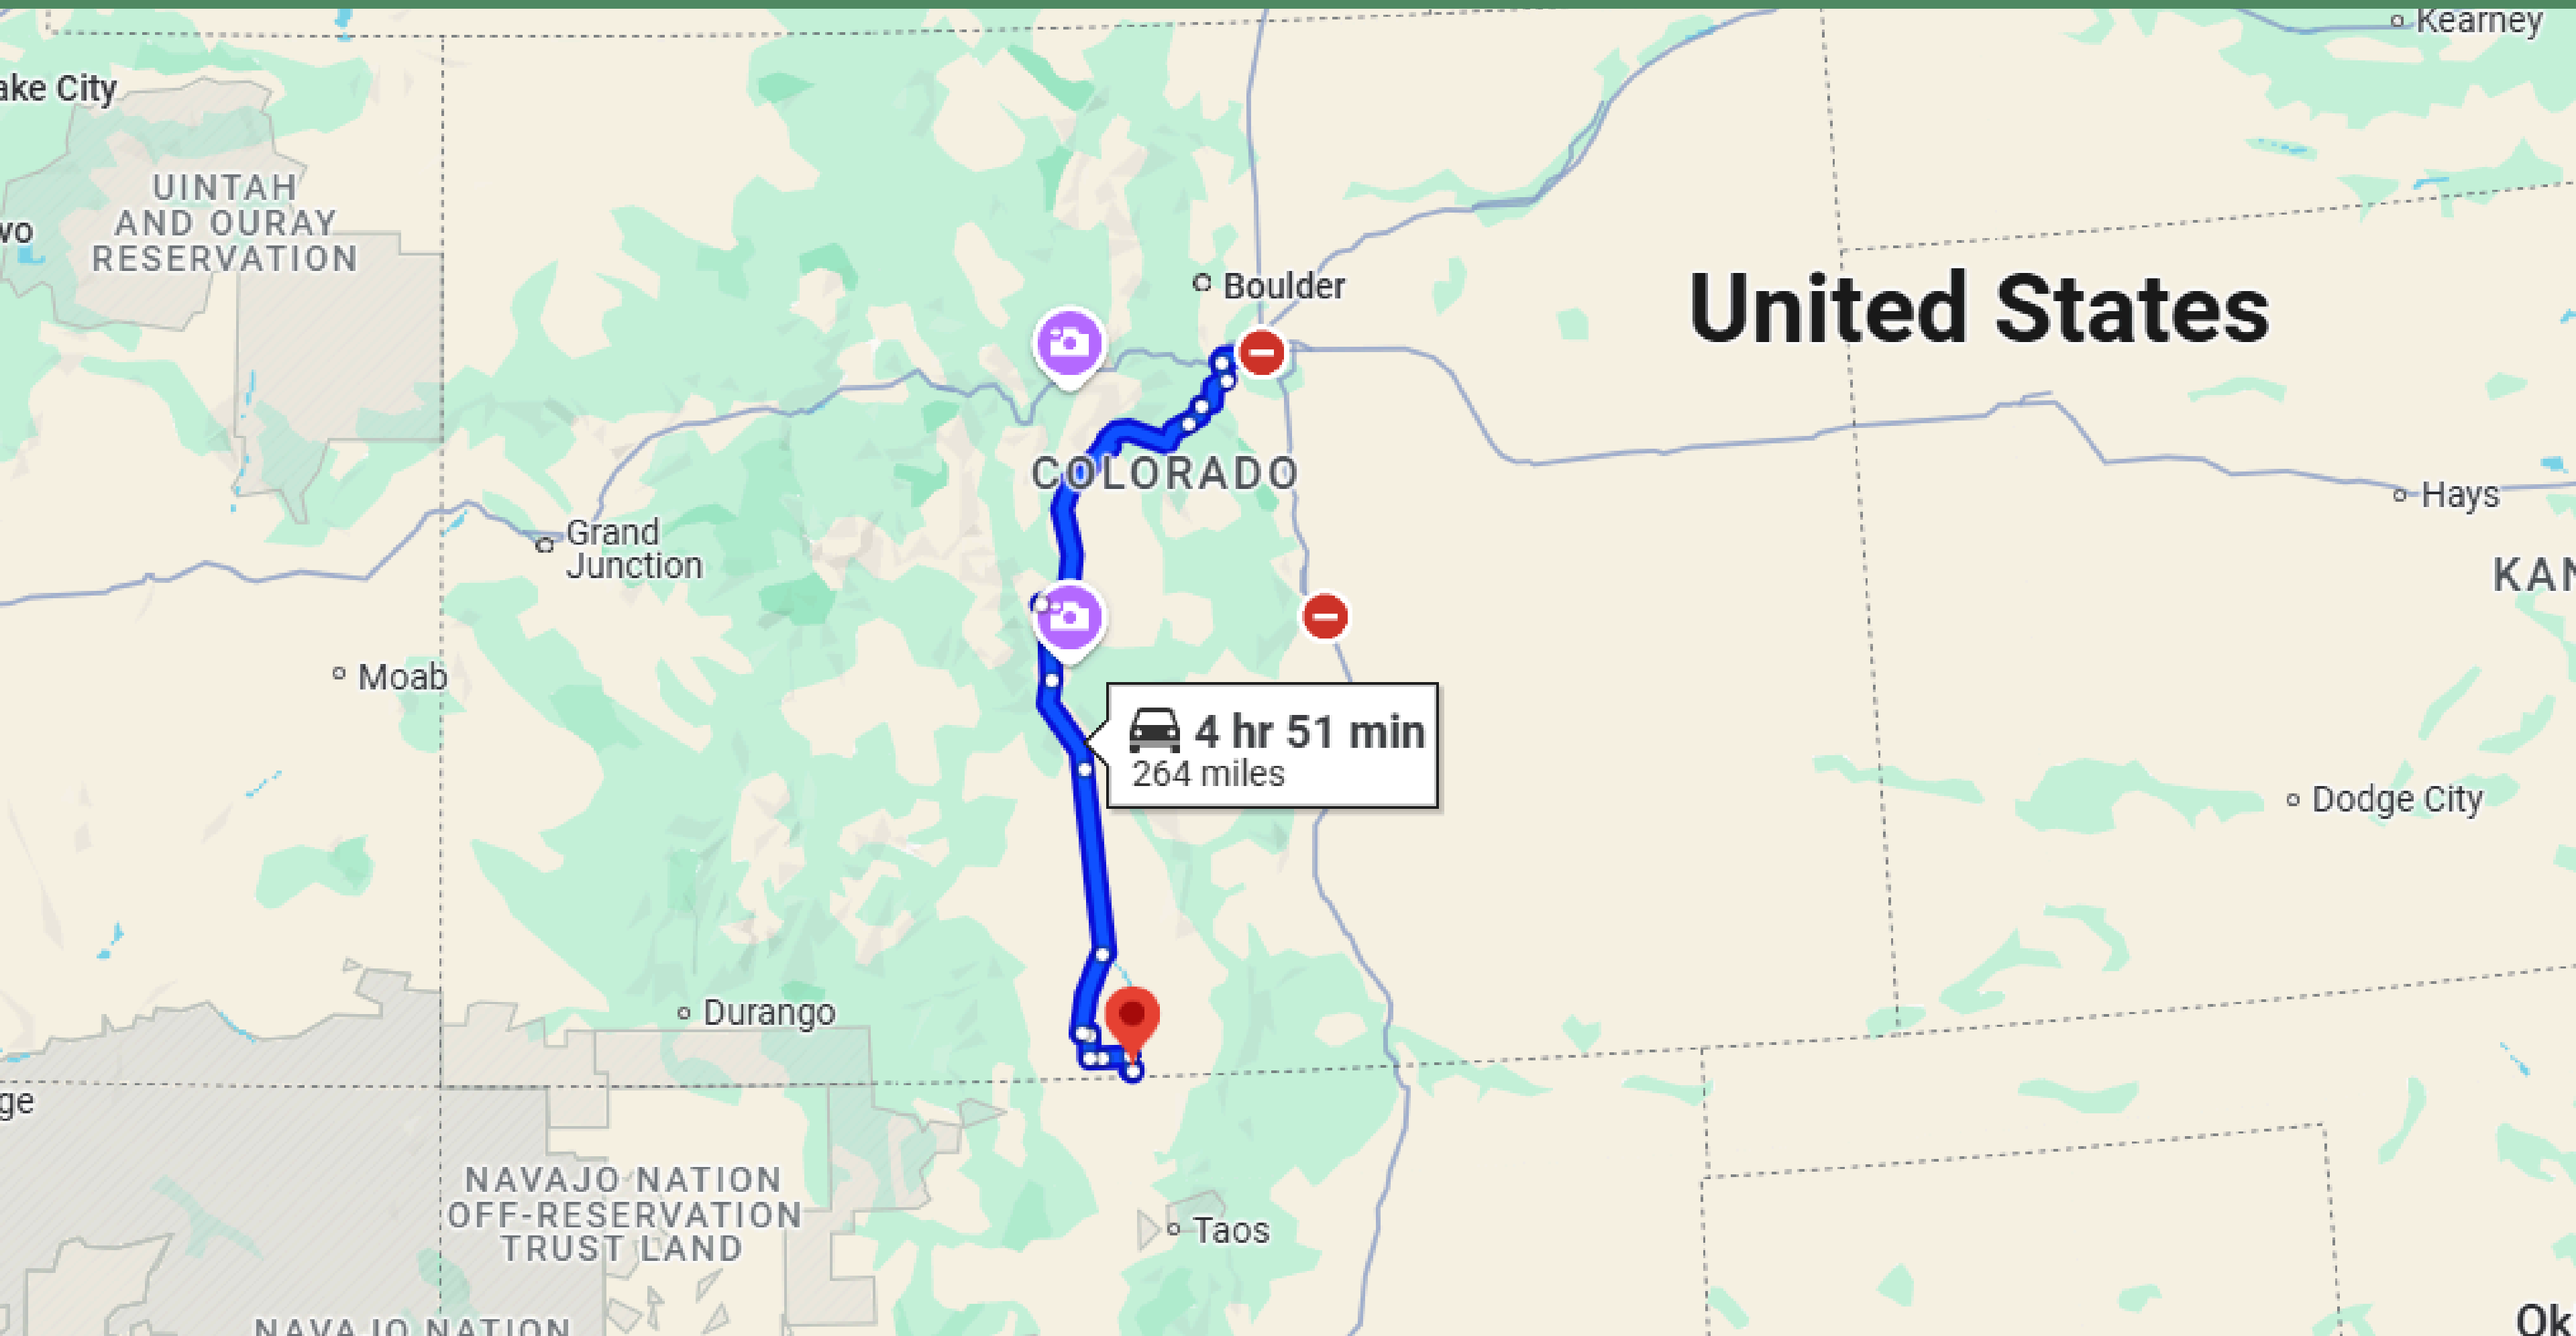

5 HRS DRIVE TO DENVER

37-MINUTE DRIVE TO SAN LUIS TOWN

56-MINUTE DRIVE TO FORT GARLAND TOWN