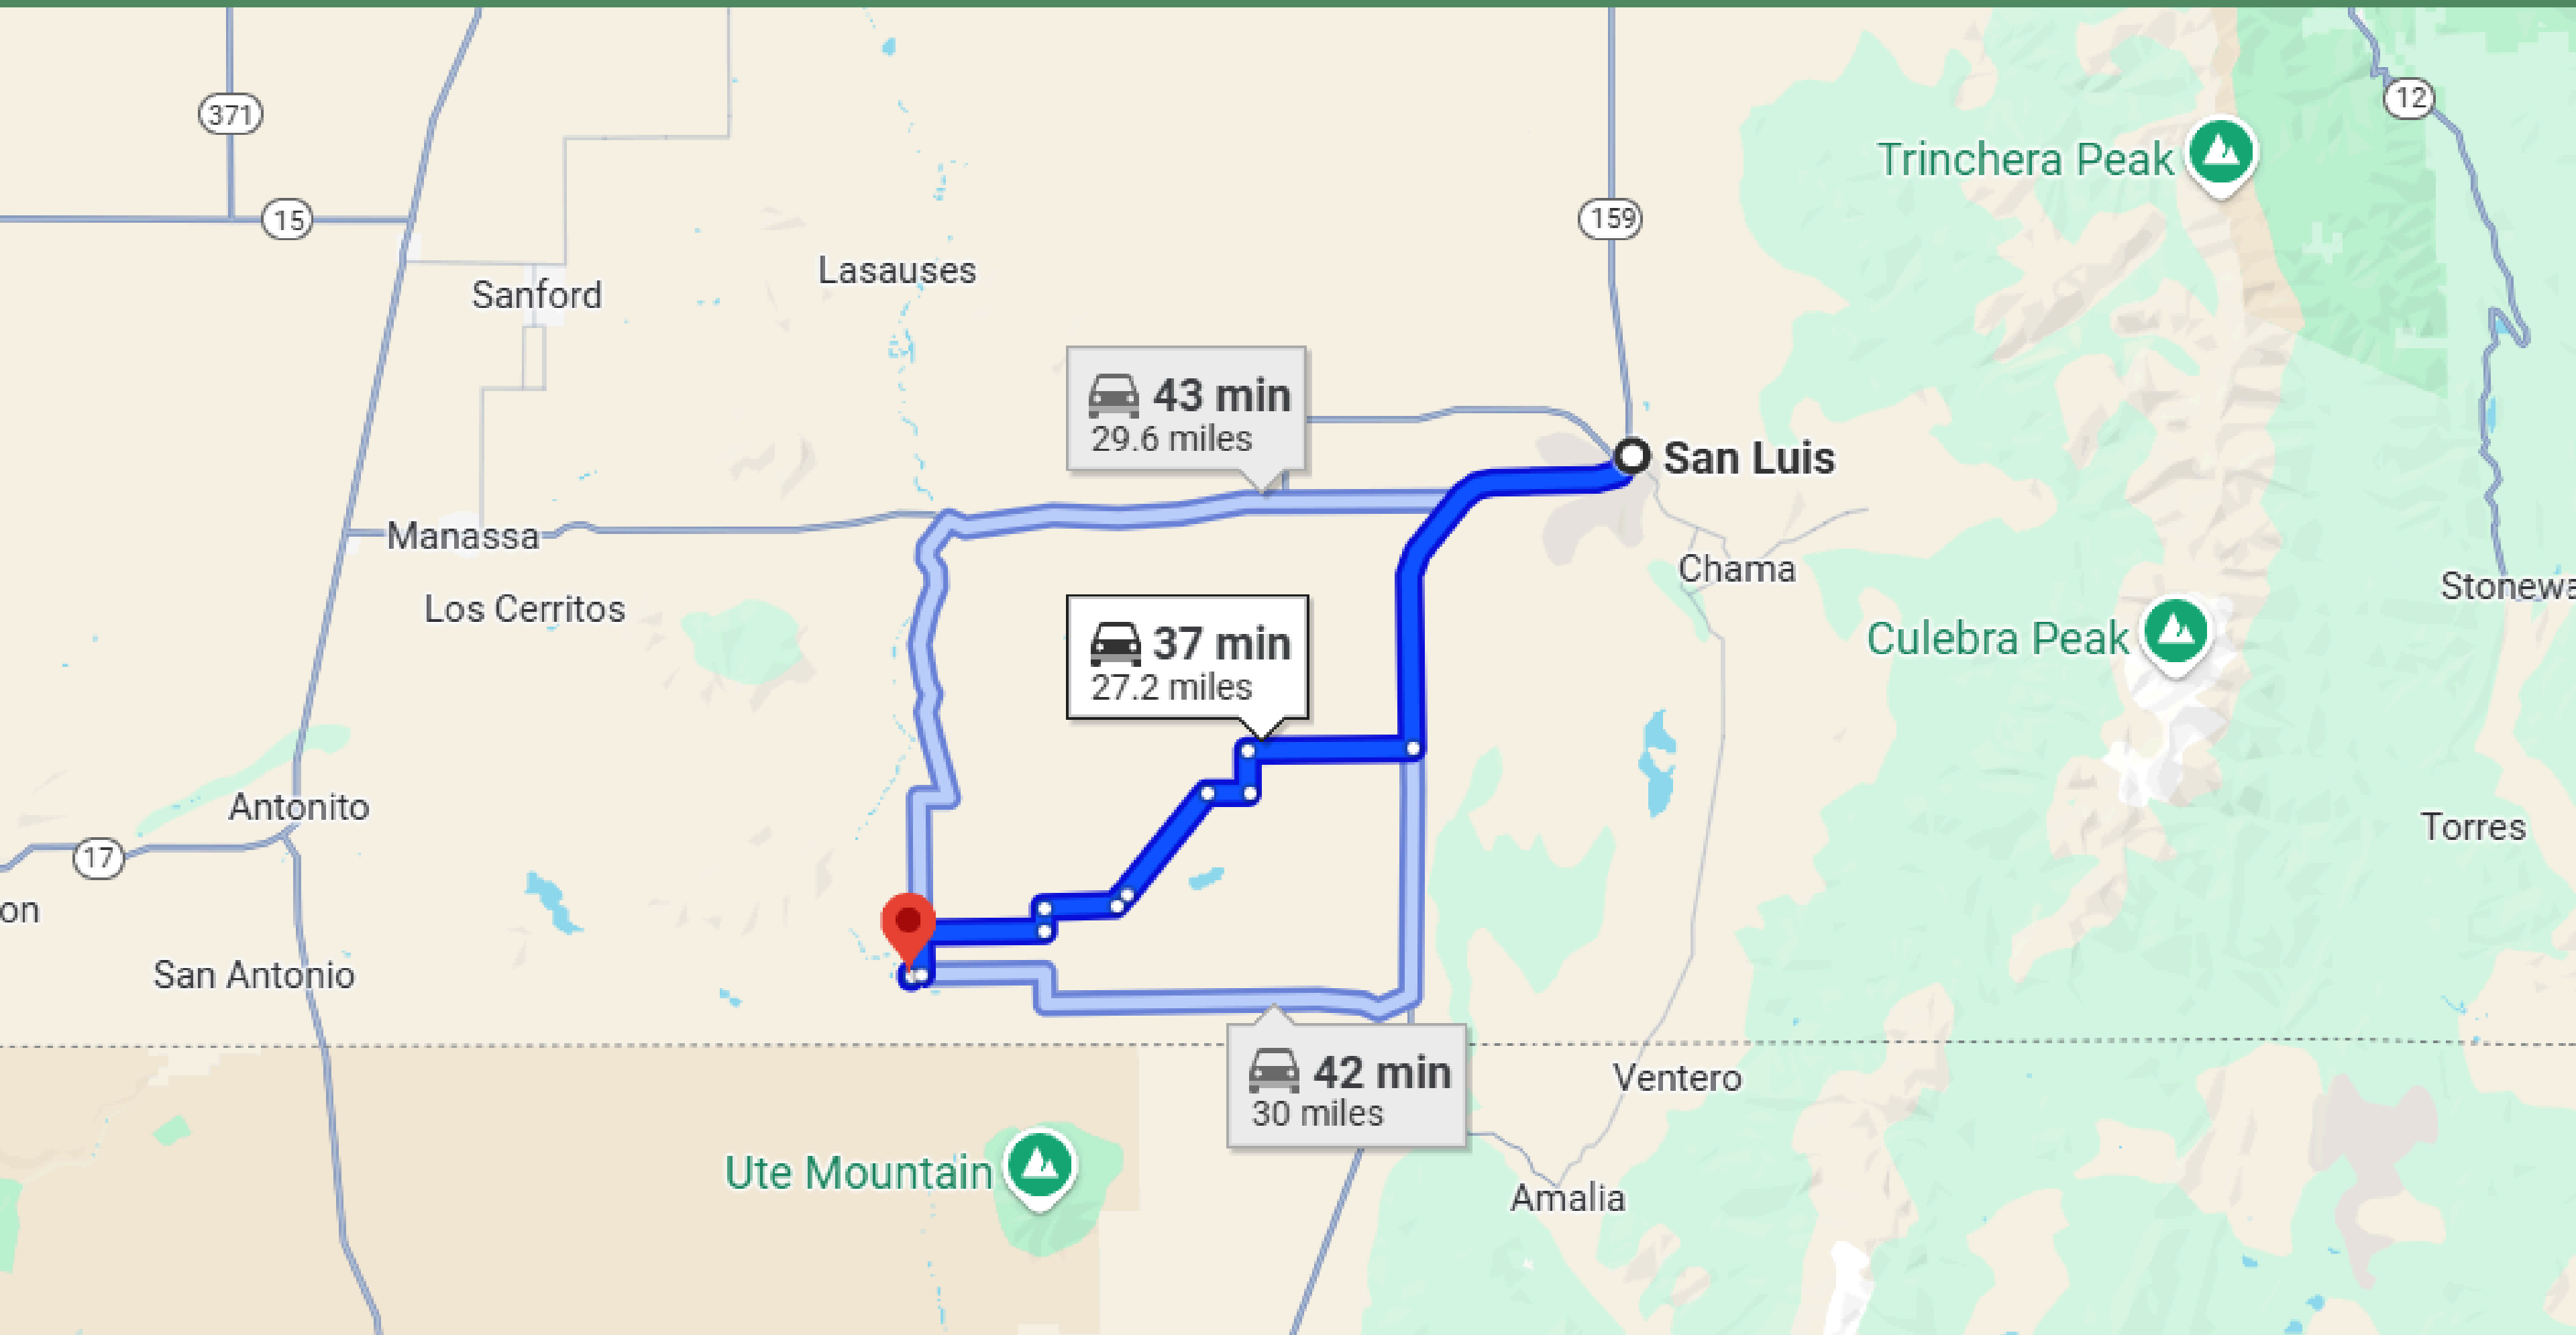

5 HRS DRIVE TO DENVER

37-MINUTE DRIVE TO SAN LUIS TOWN

56-MINUTE DRIVE TO FORT GARLAND TOWN