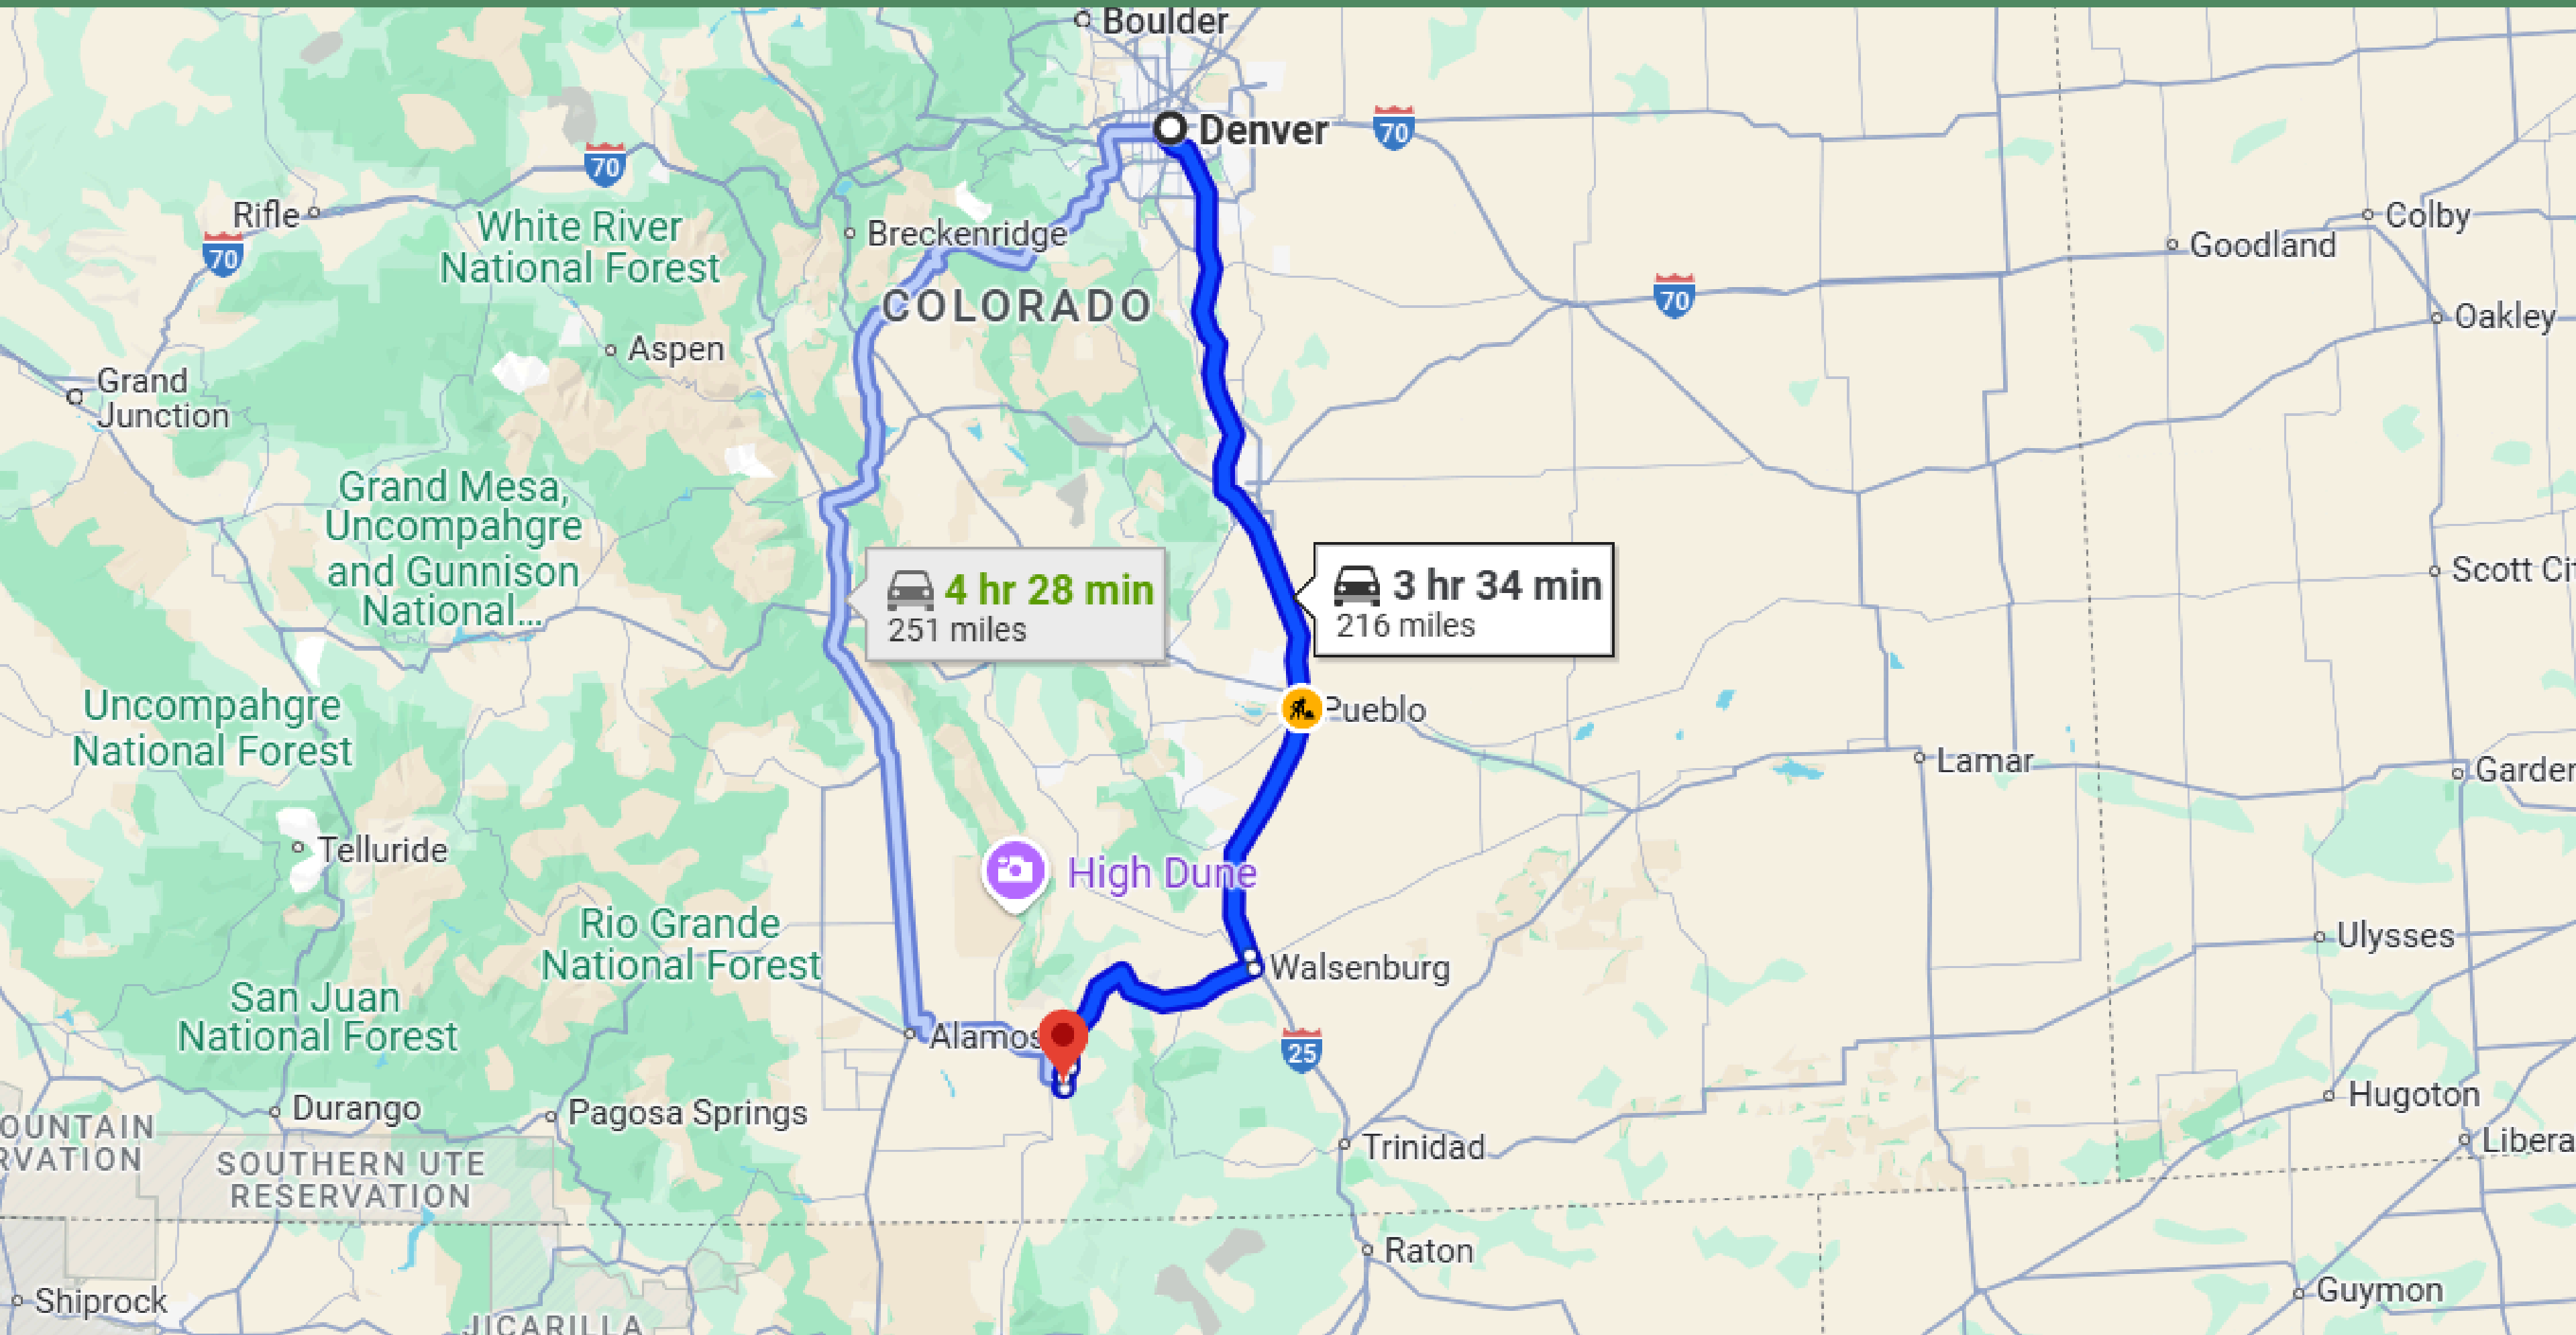

3.5 HRS DRIVE TO DENVER

16- MINUTE DRIVE TO SAN LUIS TOWN

20-MINUTE DRIVE TO BLANCA TOWN