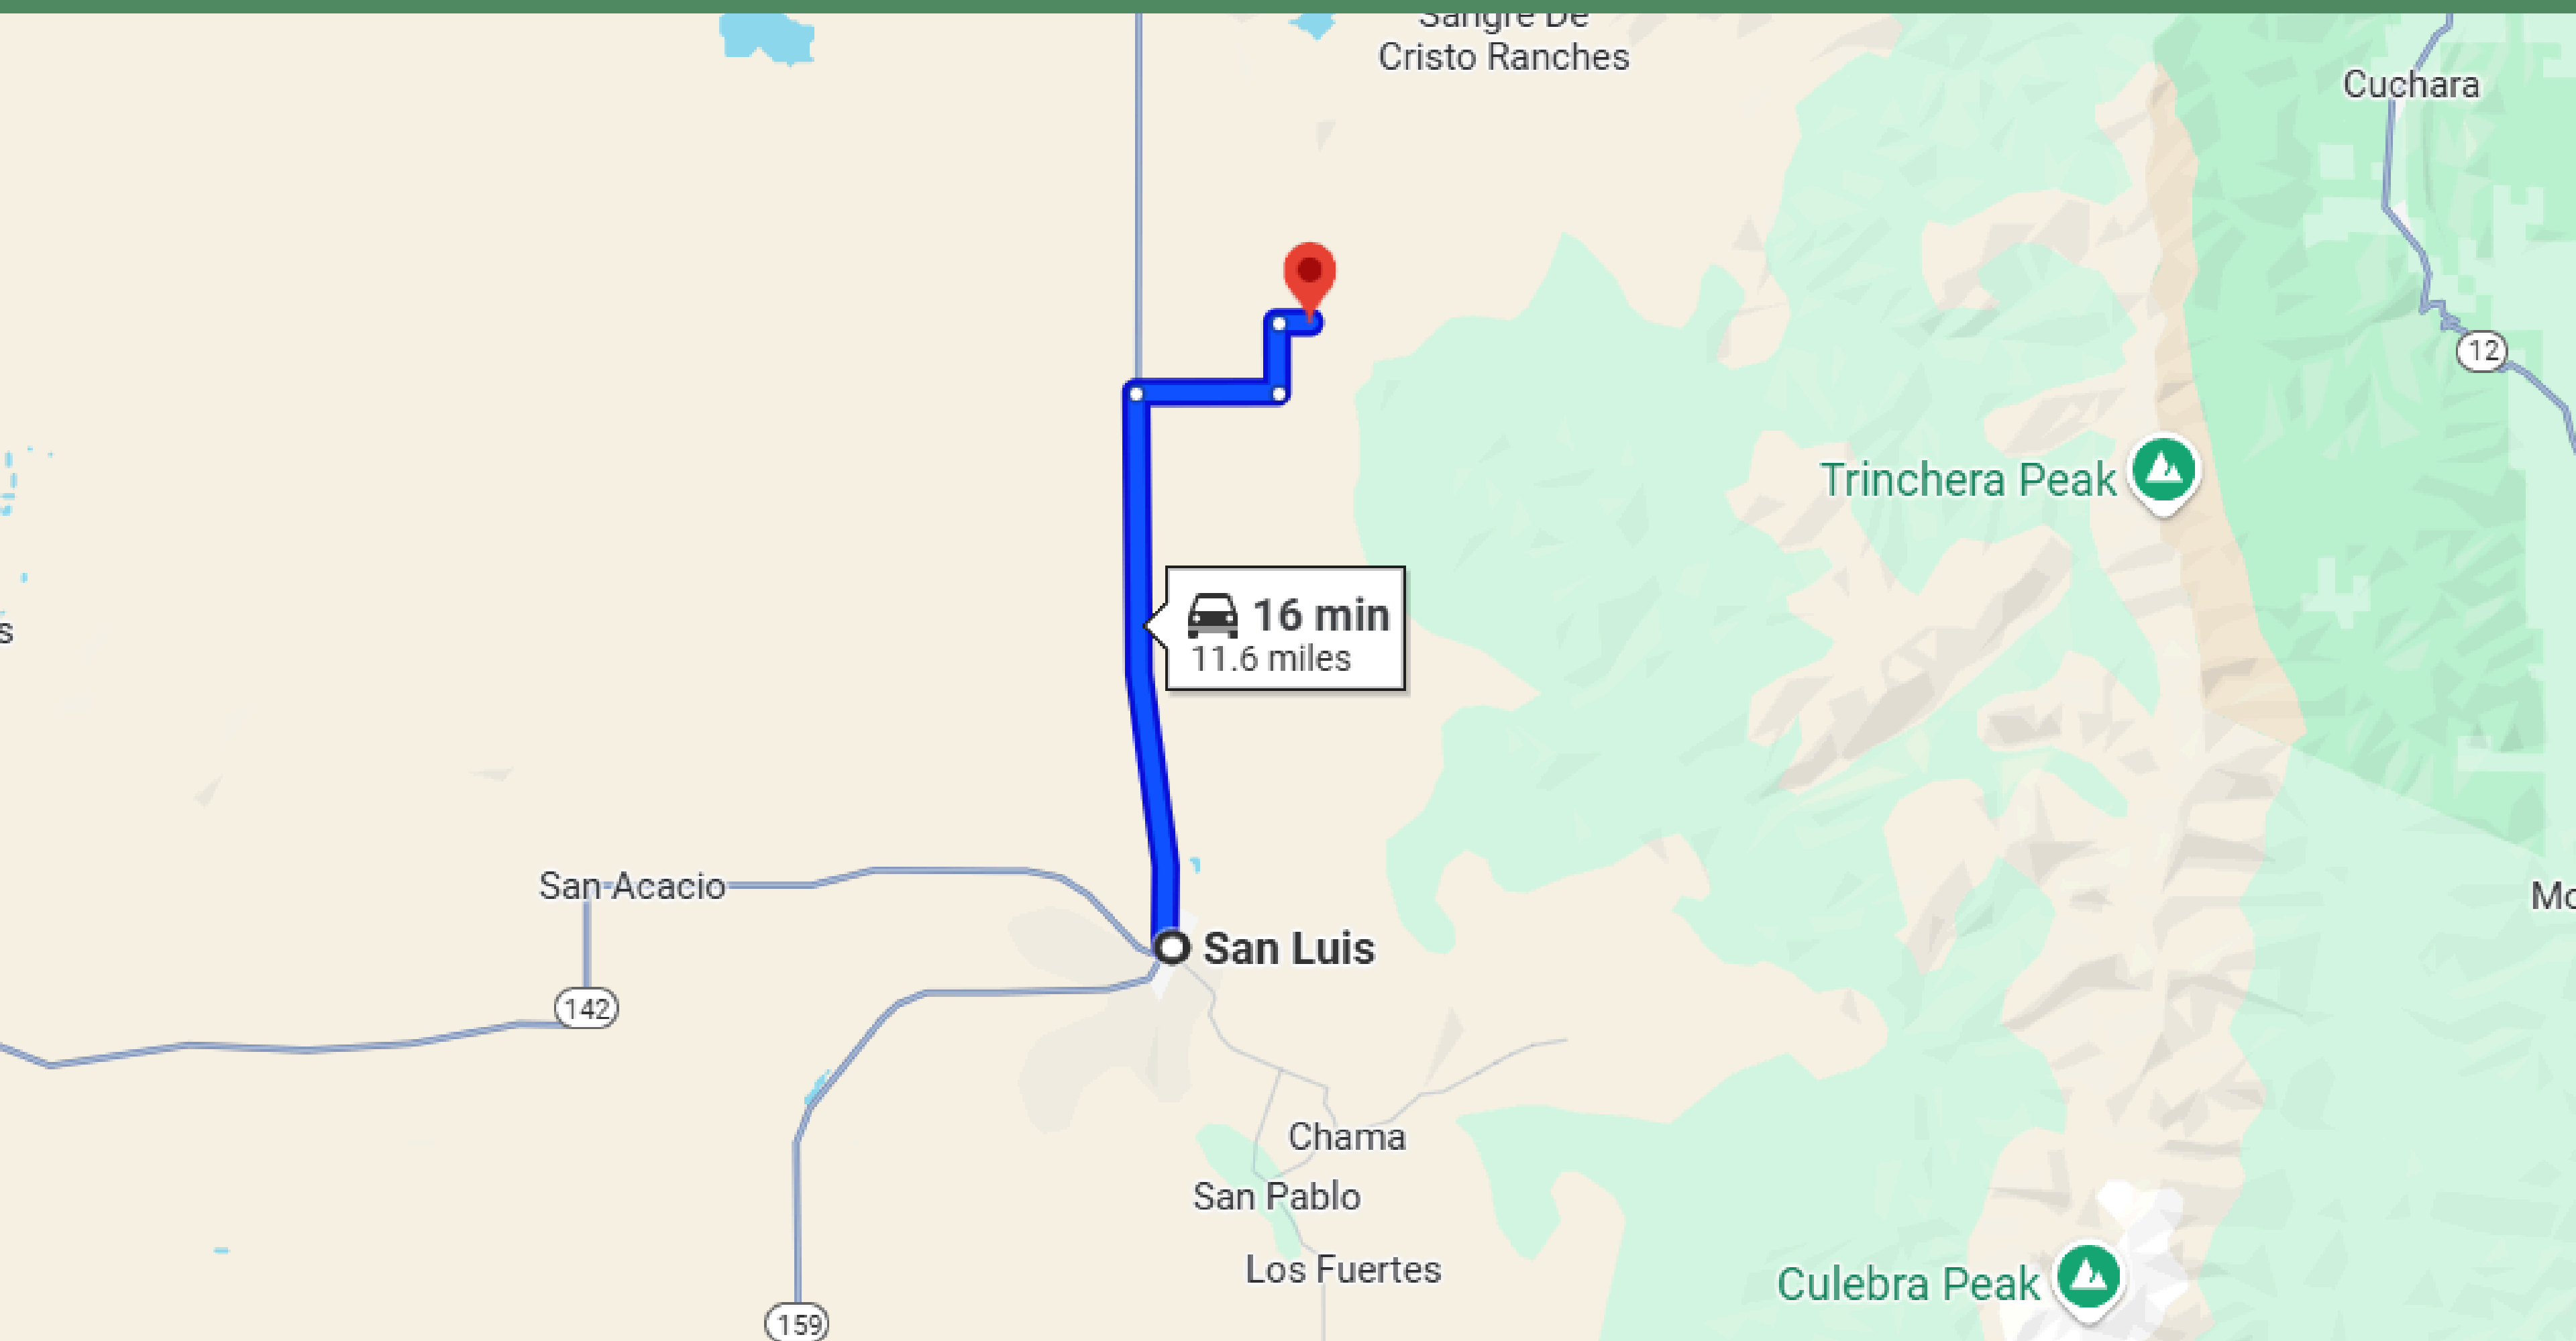

3.5 HRS DRIVE TO DENVER

16- MINUTE DRIVE TO SAN LUIS TOWN

20-MINUTE DRIVE TO BLANCA TOWN