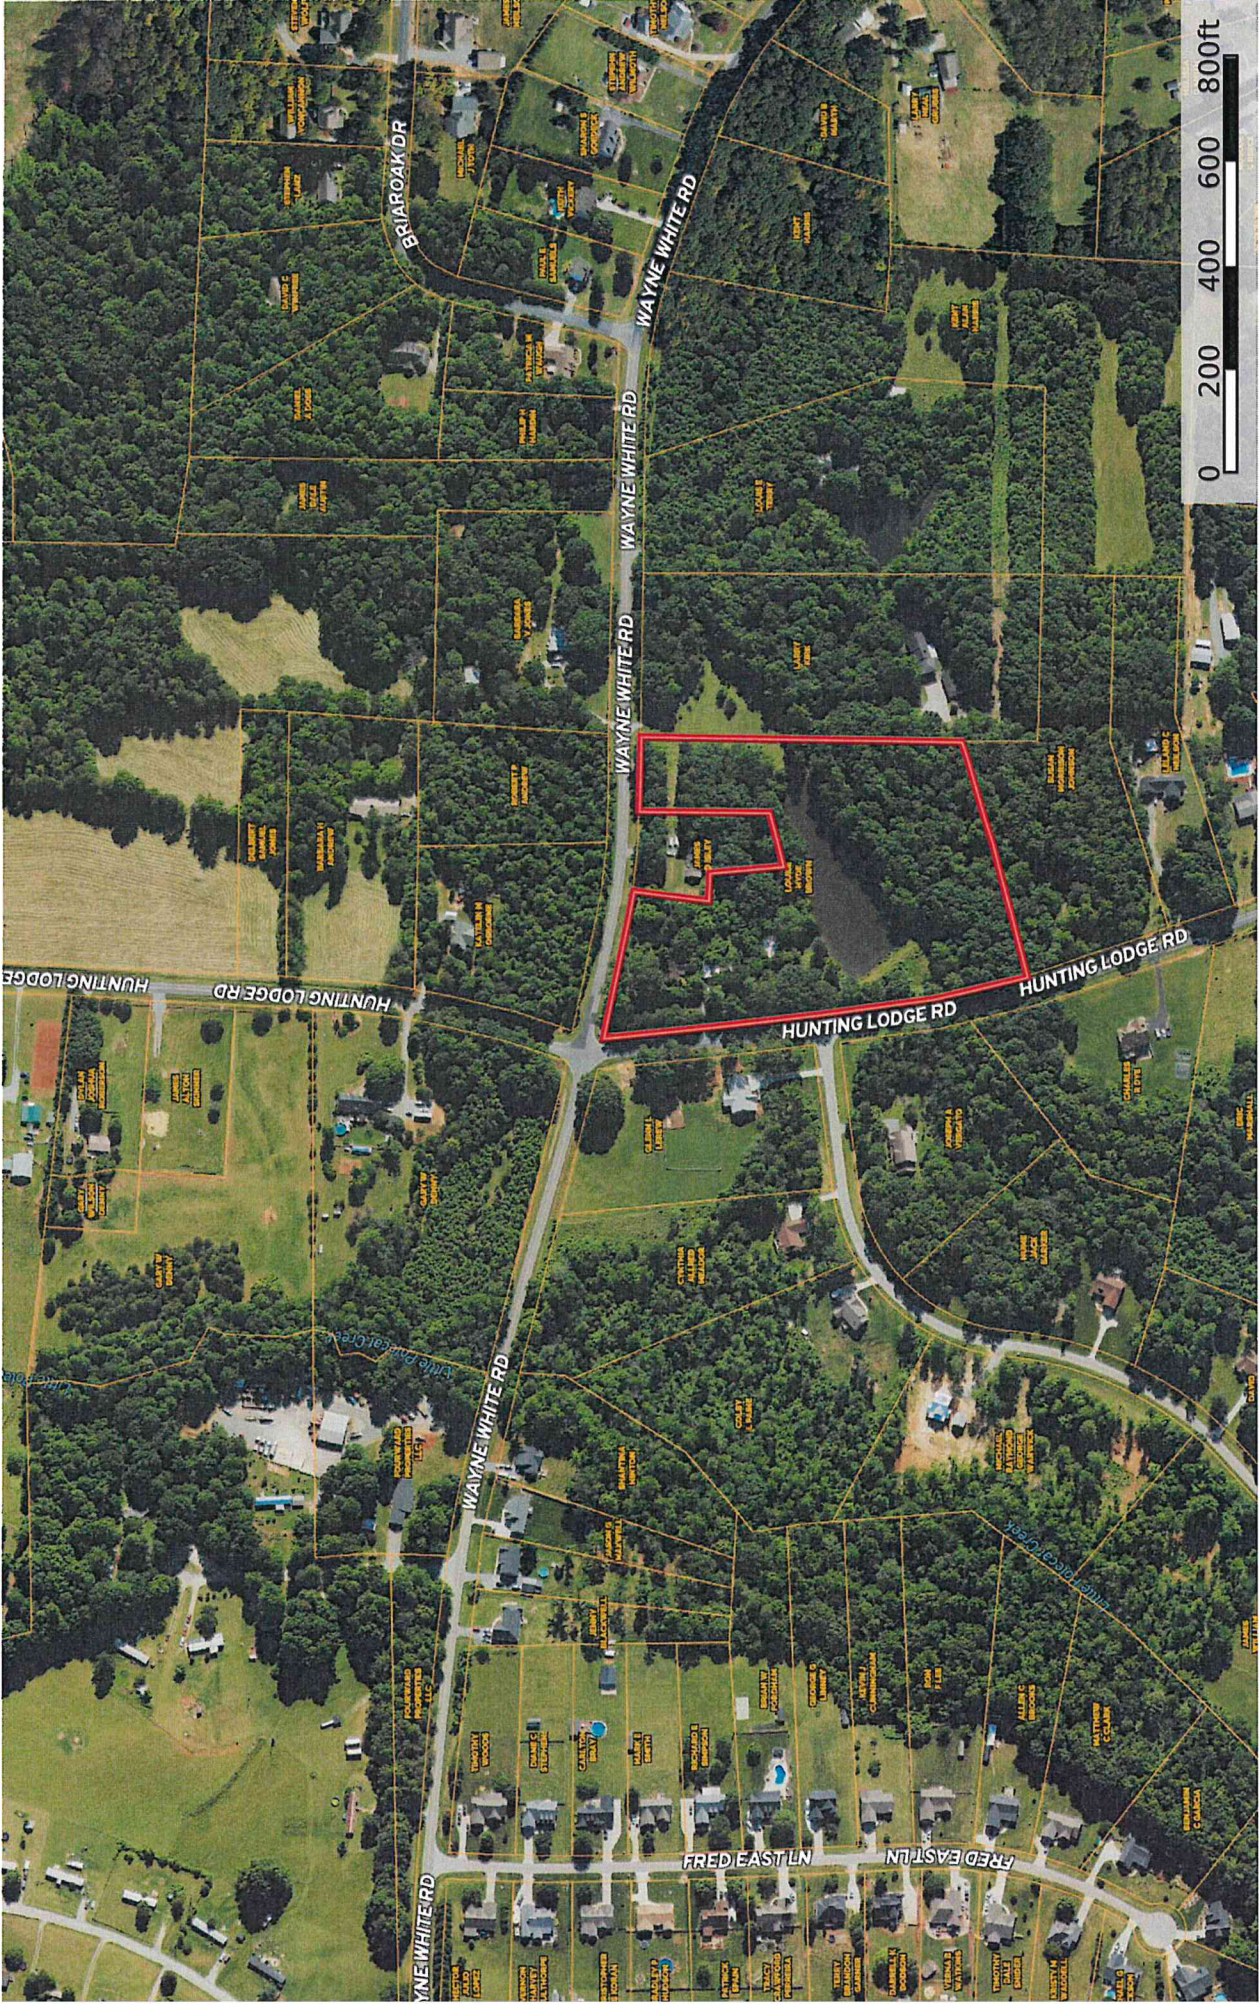

2930 Wayne White Rd, Climax, NC, 27233
North Carolina, AC +/-

Boundary

eric andrews

The information contained herein was obtained from sources deemed to be reliable. Land id™ Services makes no warranties or guarantees as to the completeness or accuracy thereof.