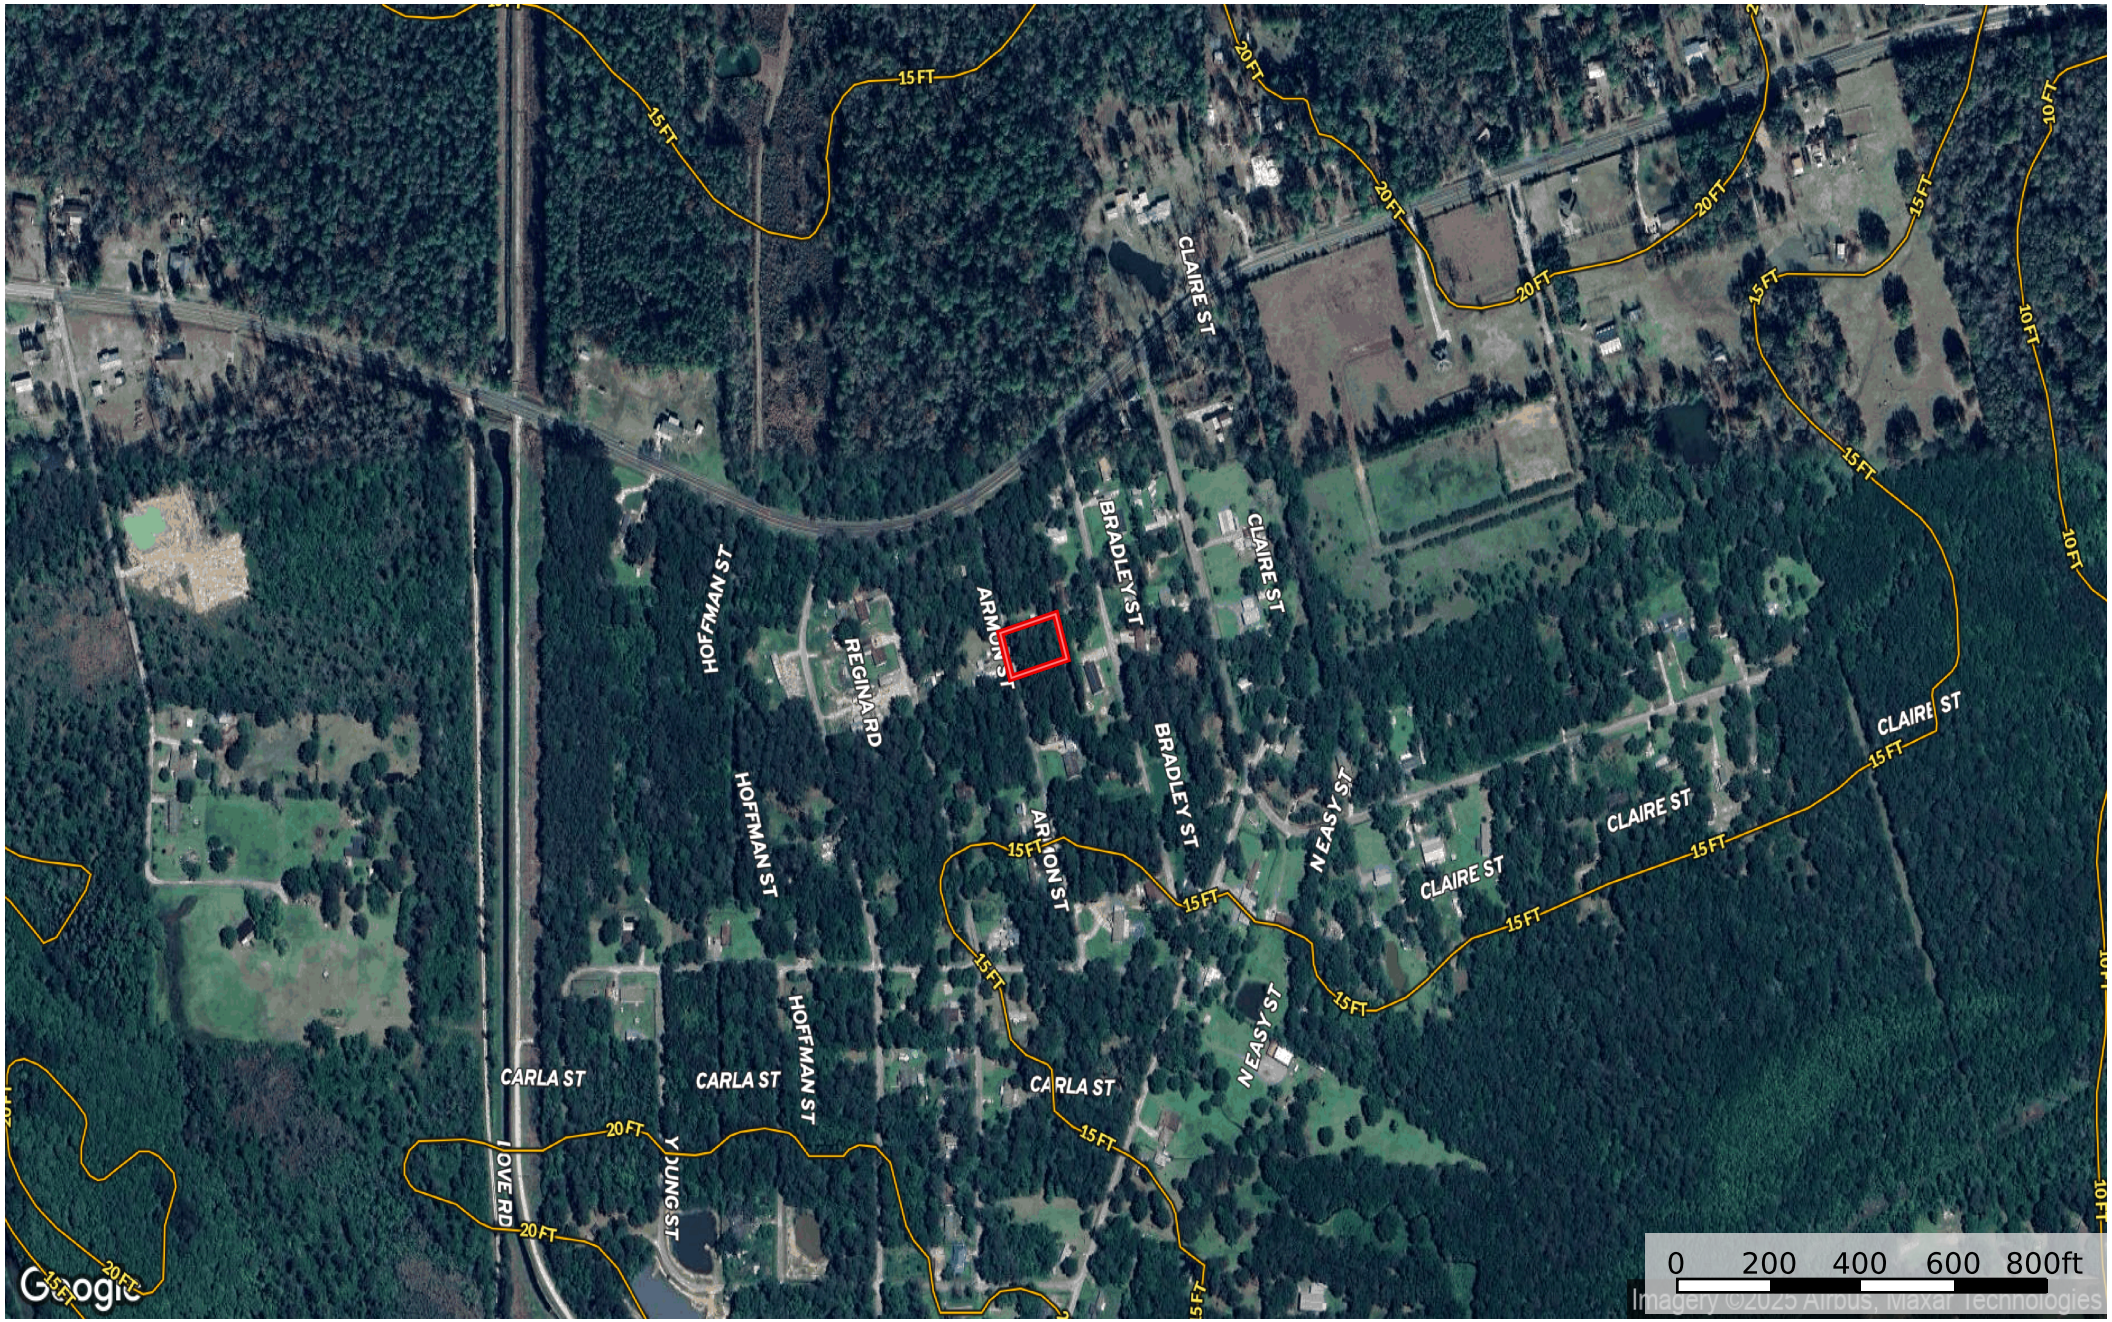

0.24 Acre Vidor, Orange County, TX R34857
Orange County, Texas, 0.24 AC +/-

 Boundary