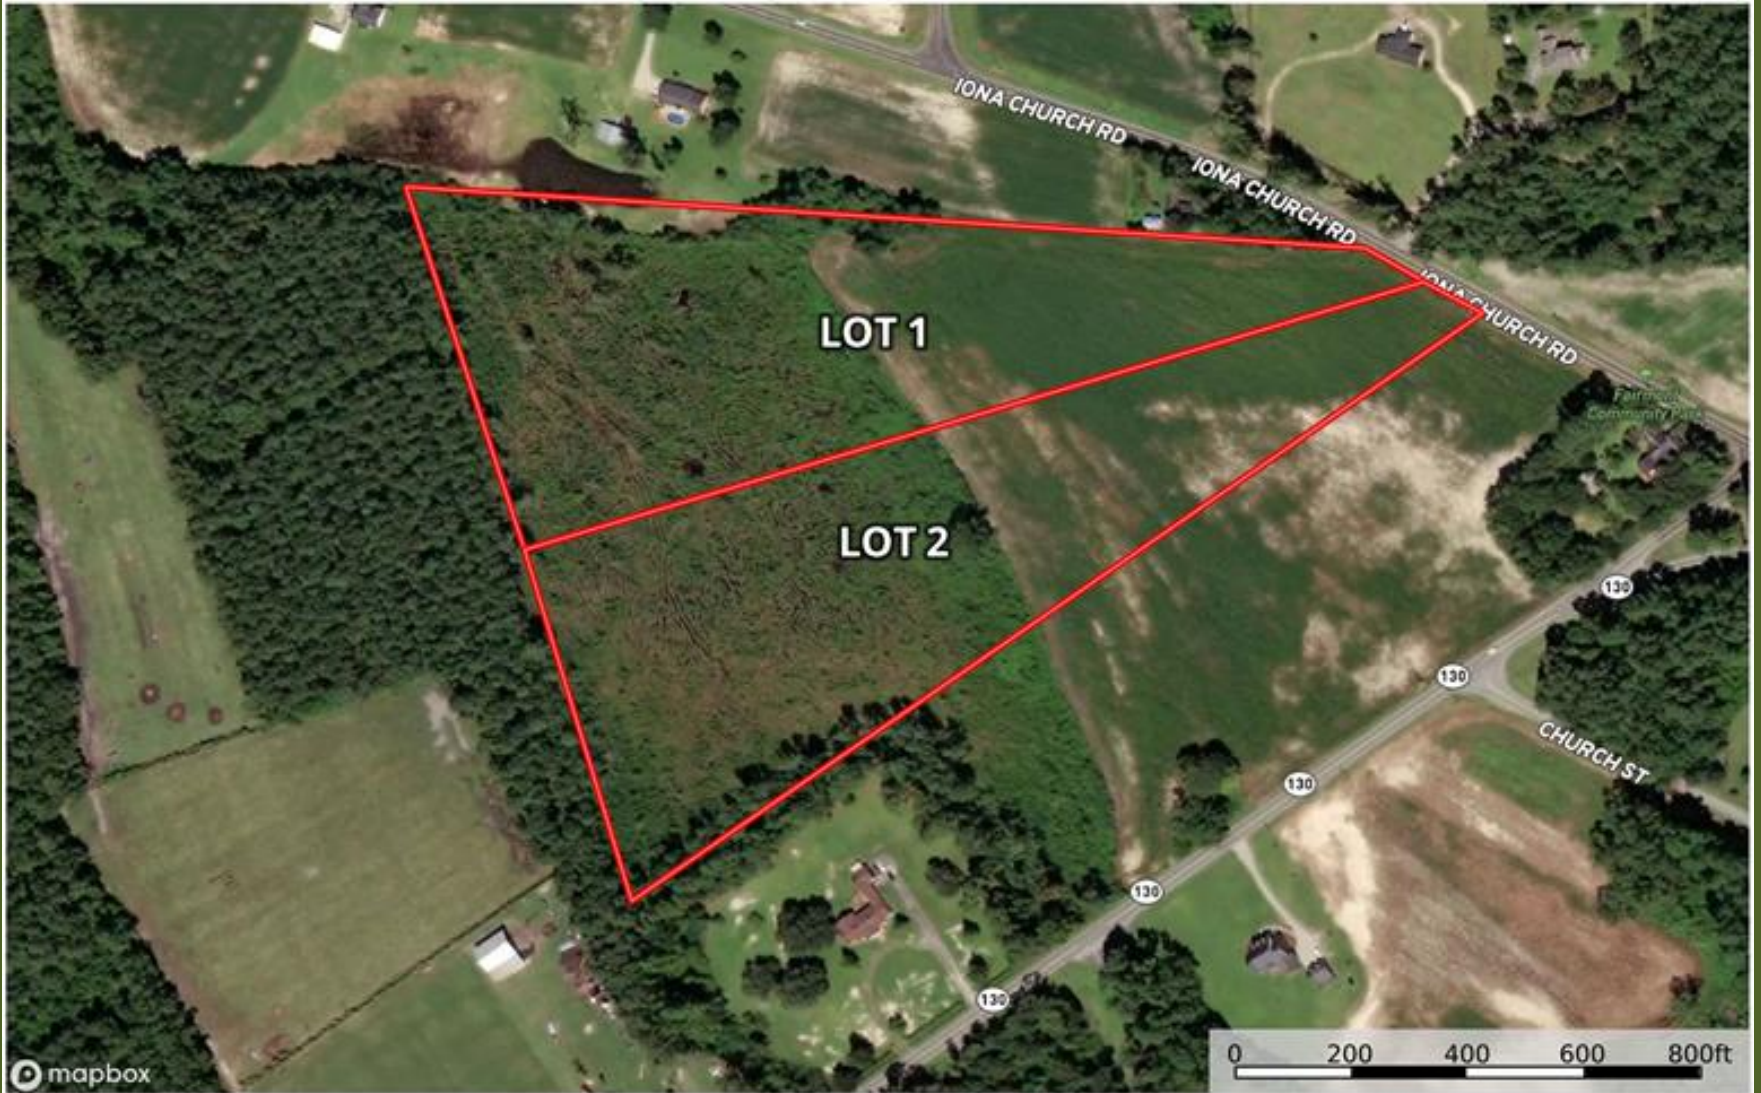

Iona Church Road Lots Aerial Map

Robeson County, North Carolina, AC +/-

mapbox

Boundary

Marty Lanier
P: (910) 617-4326

www.rockcreeklandcompany.com

604 George II Highway Winnabow NC 28479