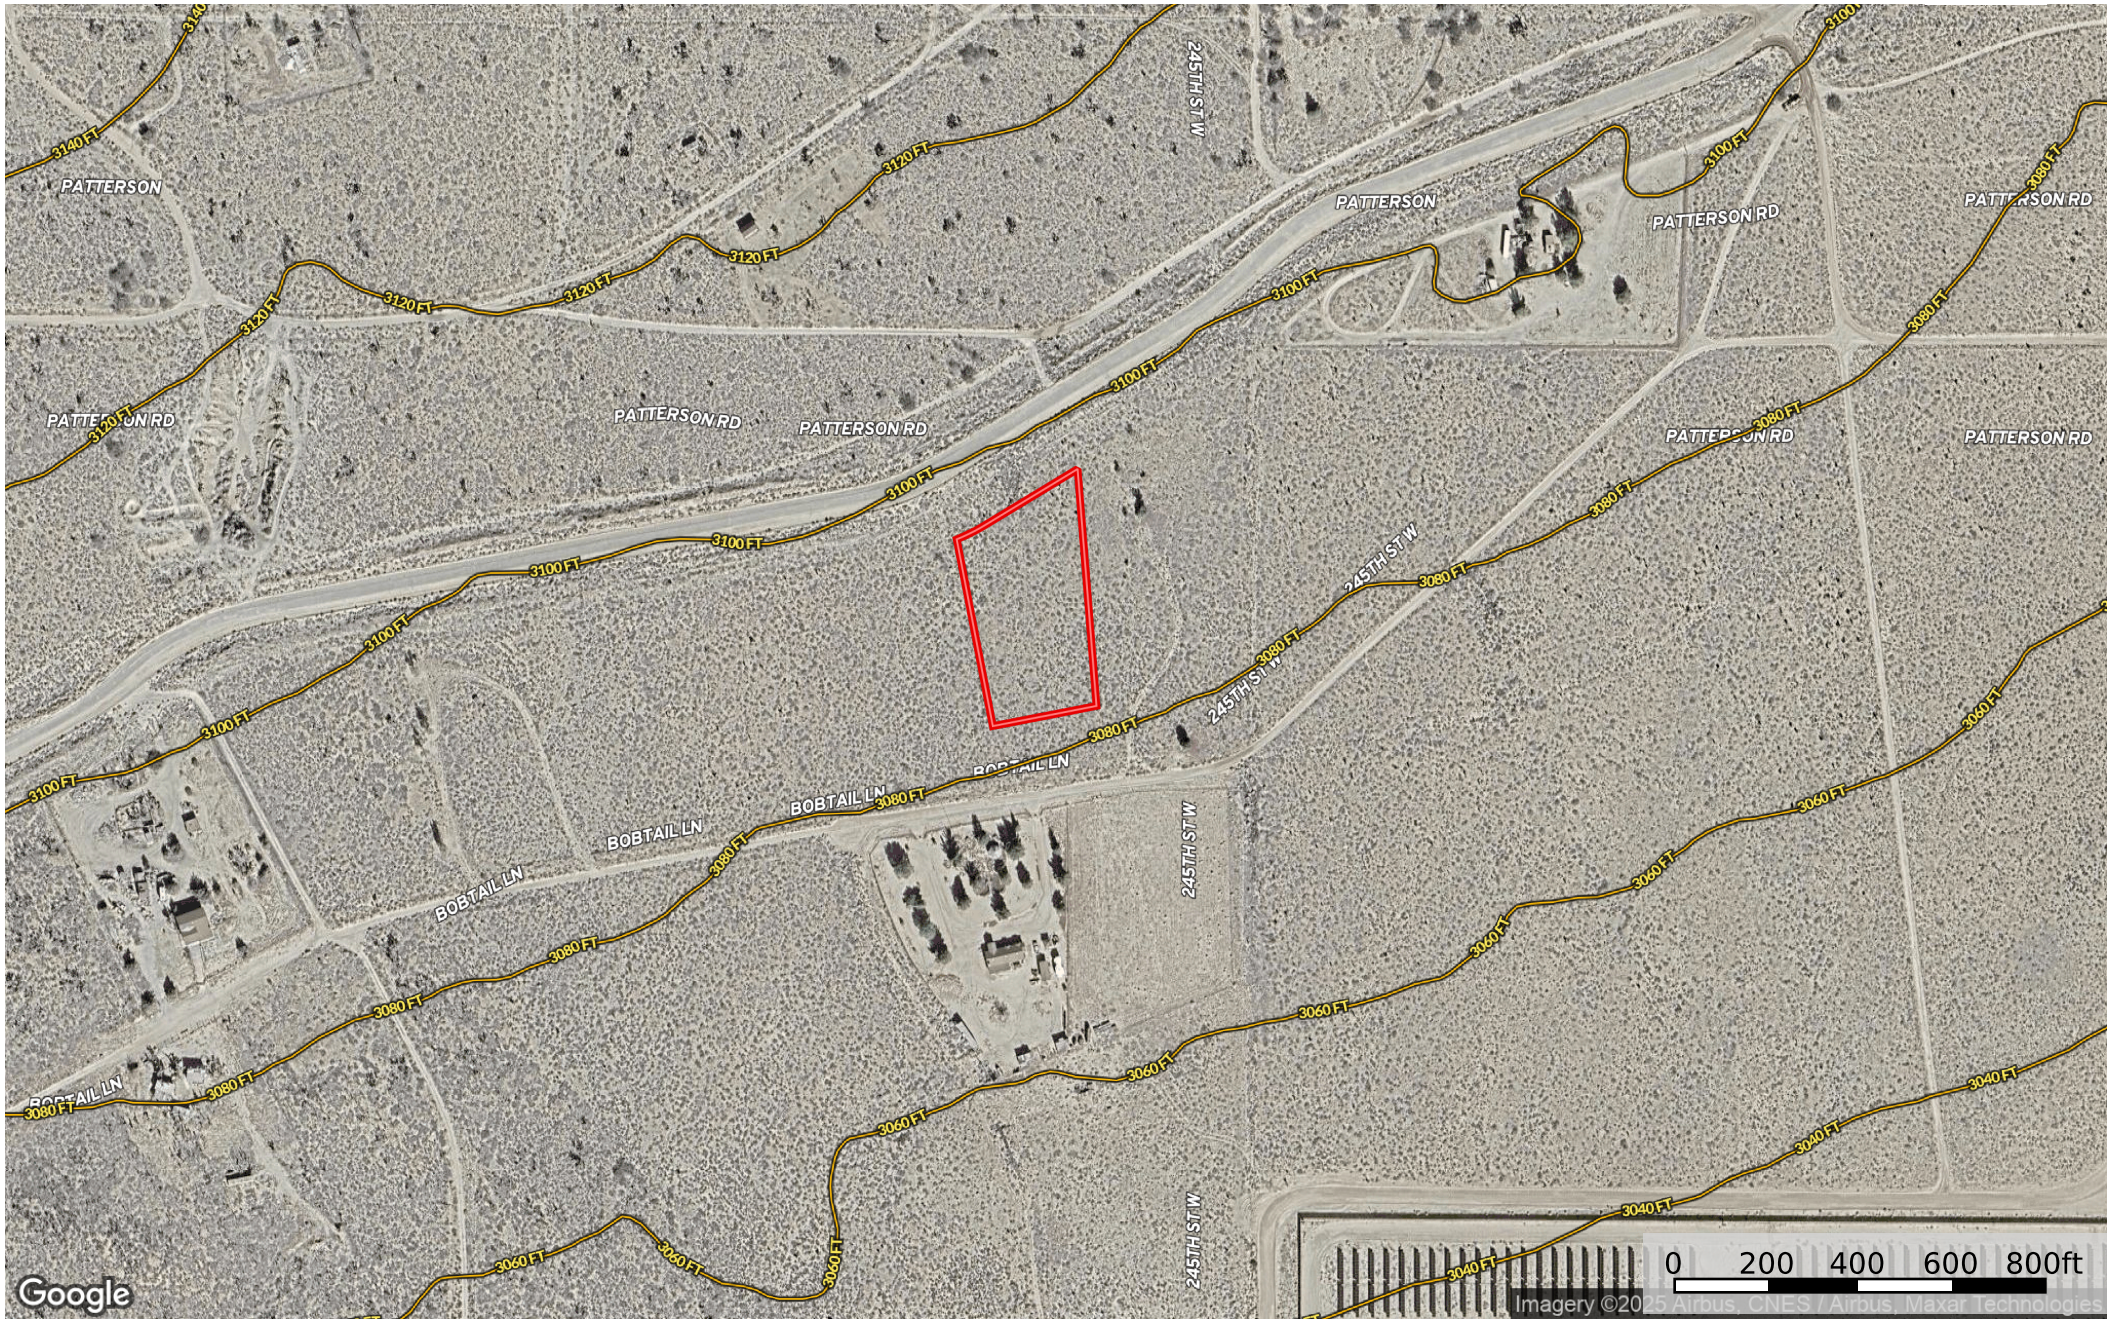

2.65 Acres Rosamond, Kern County, CA 254-201-16-00-3

Kern County, California, 2.65 AC +/-

 Boundary