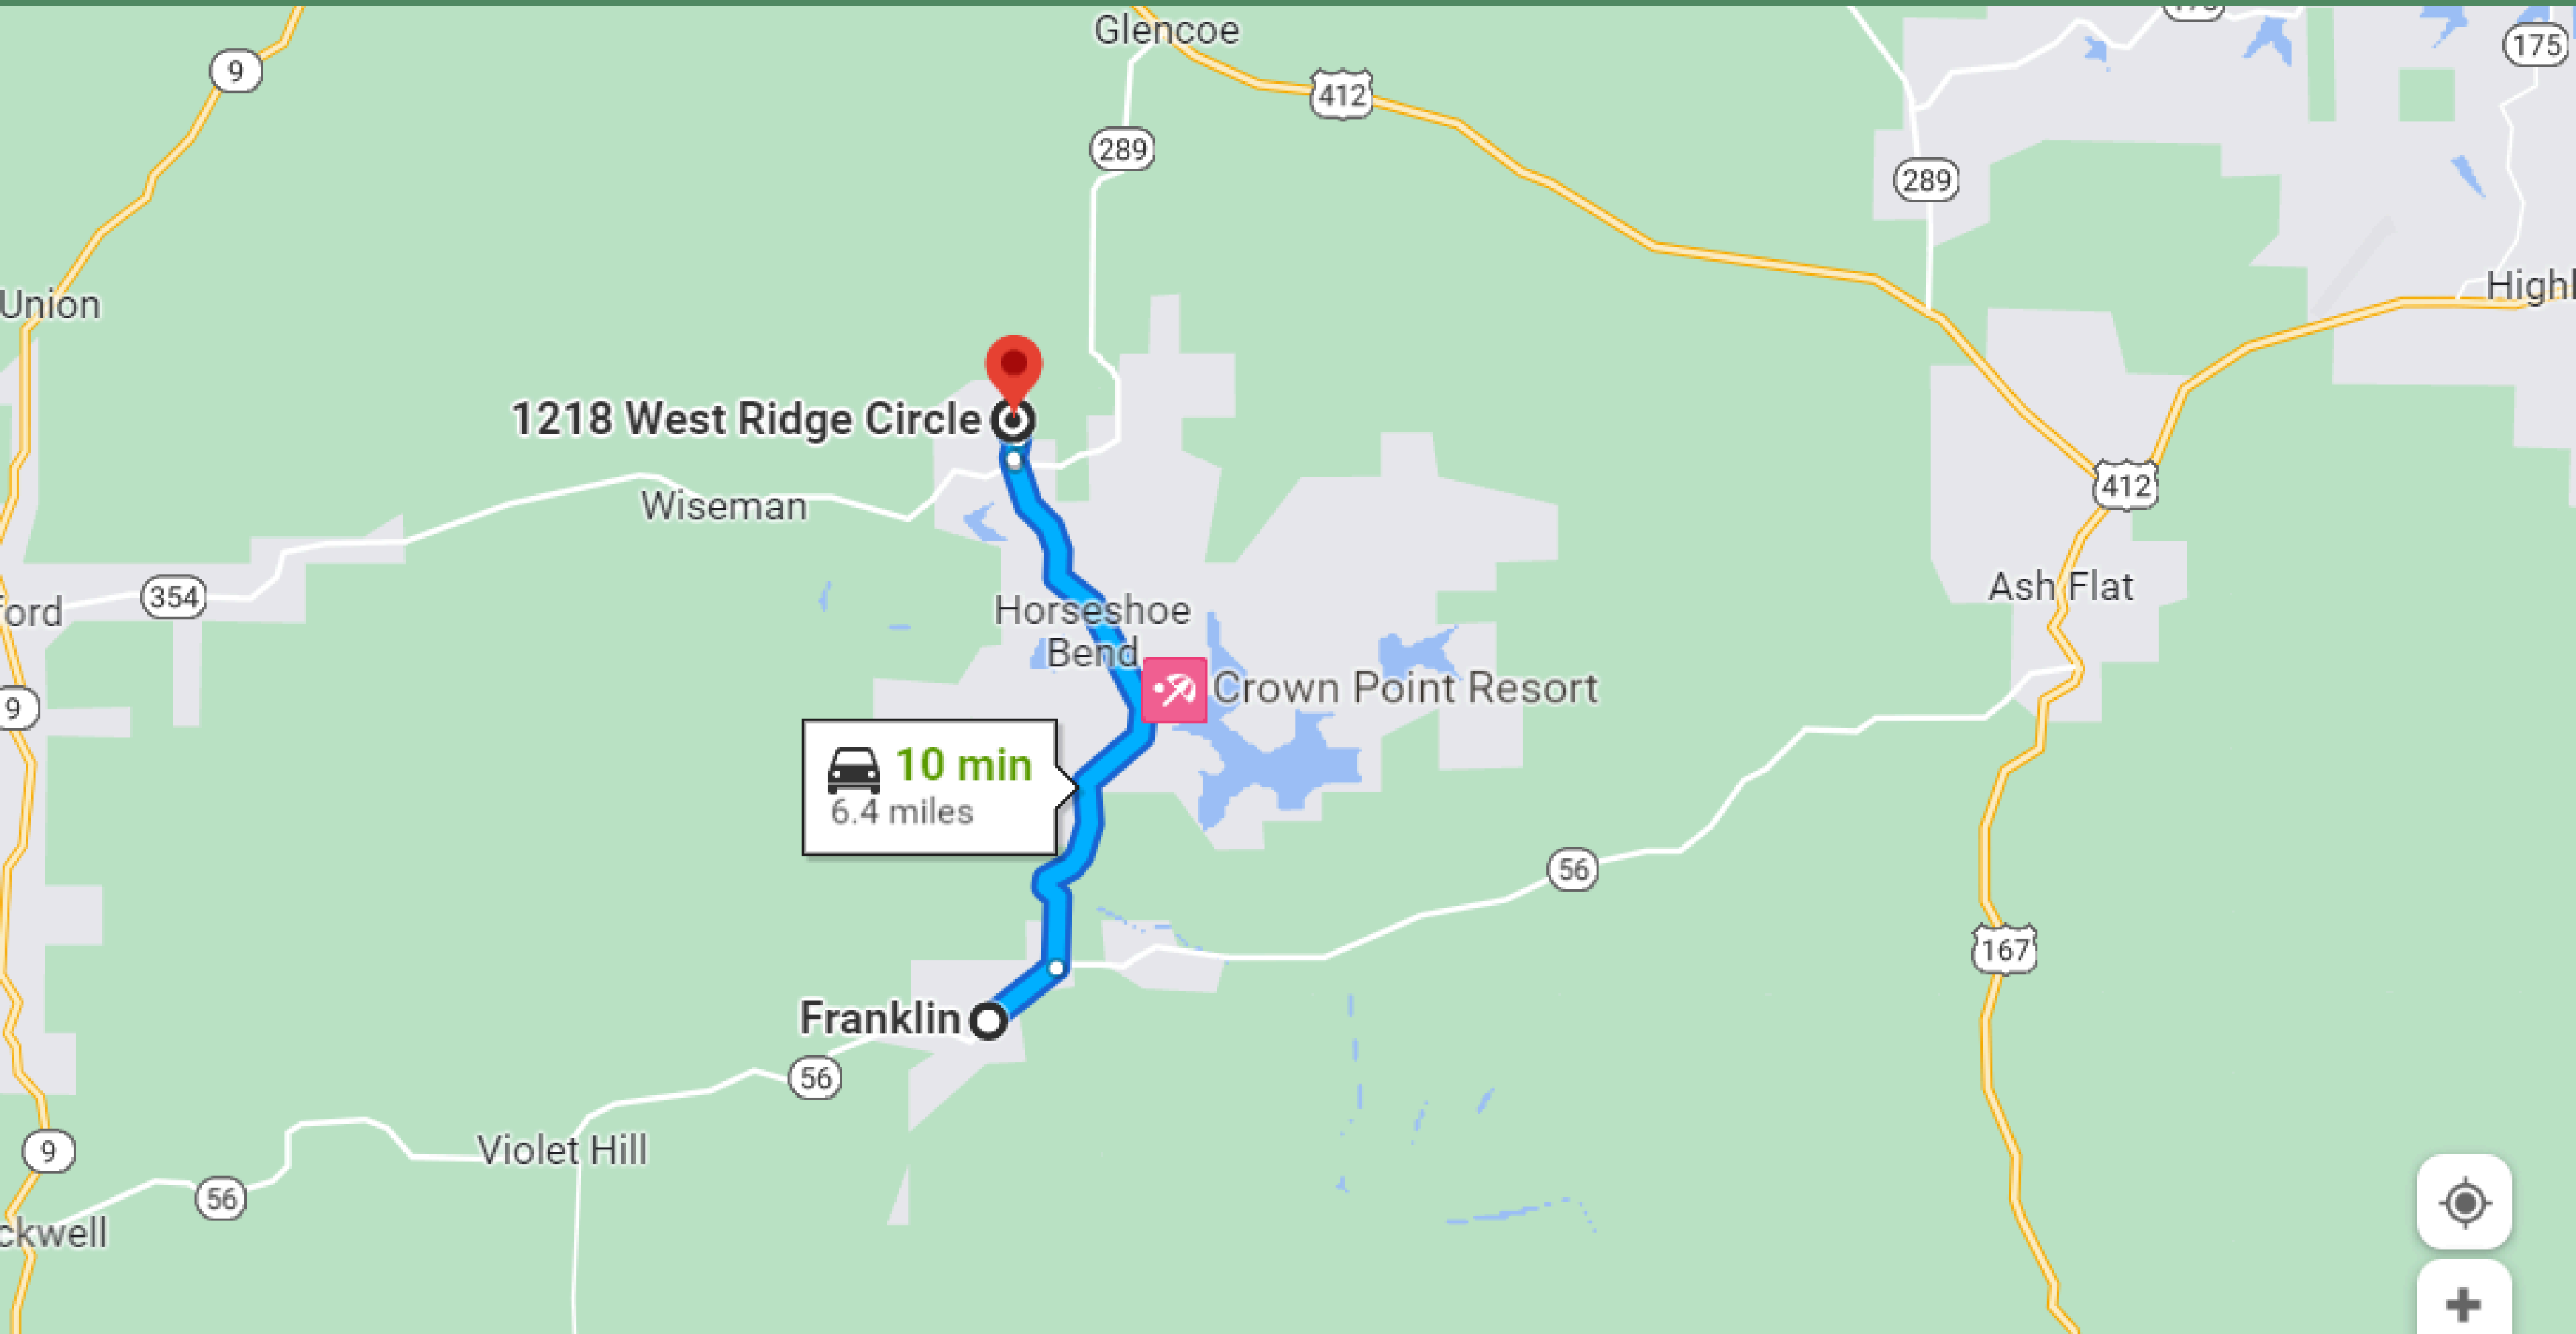

10 MIN'S DRIVE TO FRANKLIN

14-MIN'S DRIVE TO OXFORD TOWN

2.5 HRS DRIVE TO LITTLE ROCK