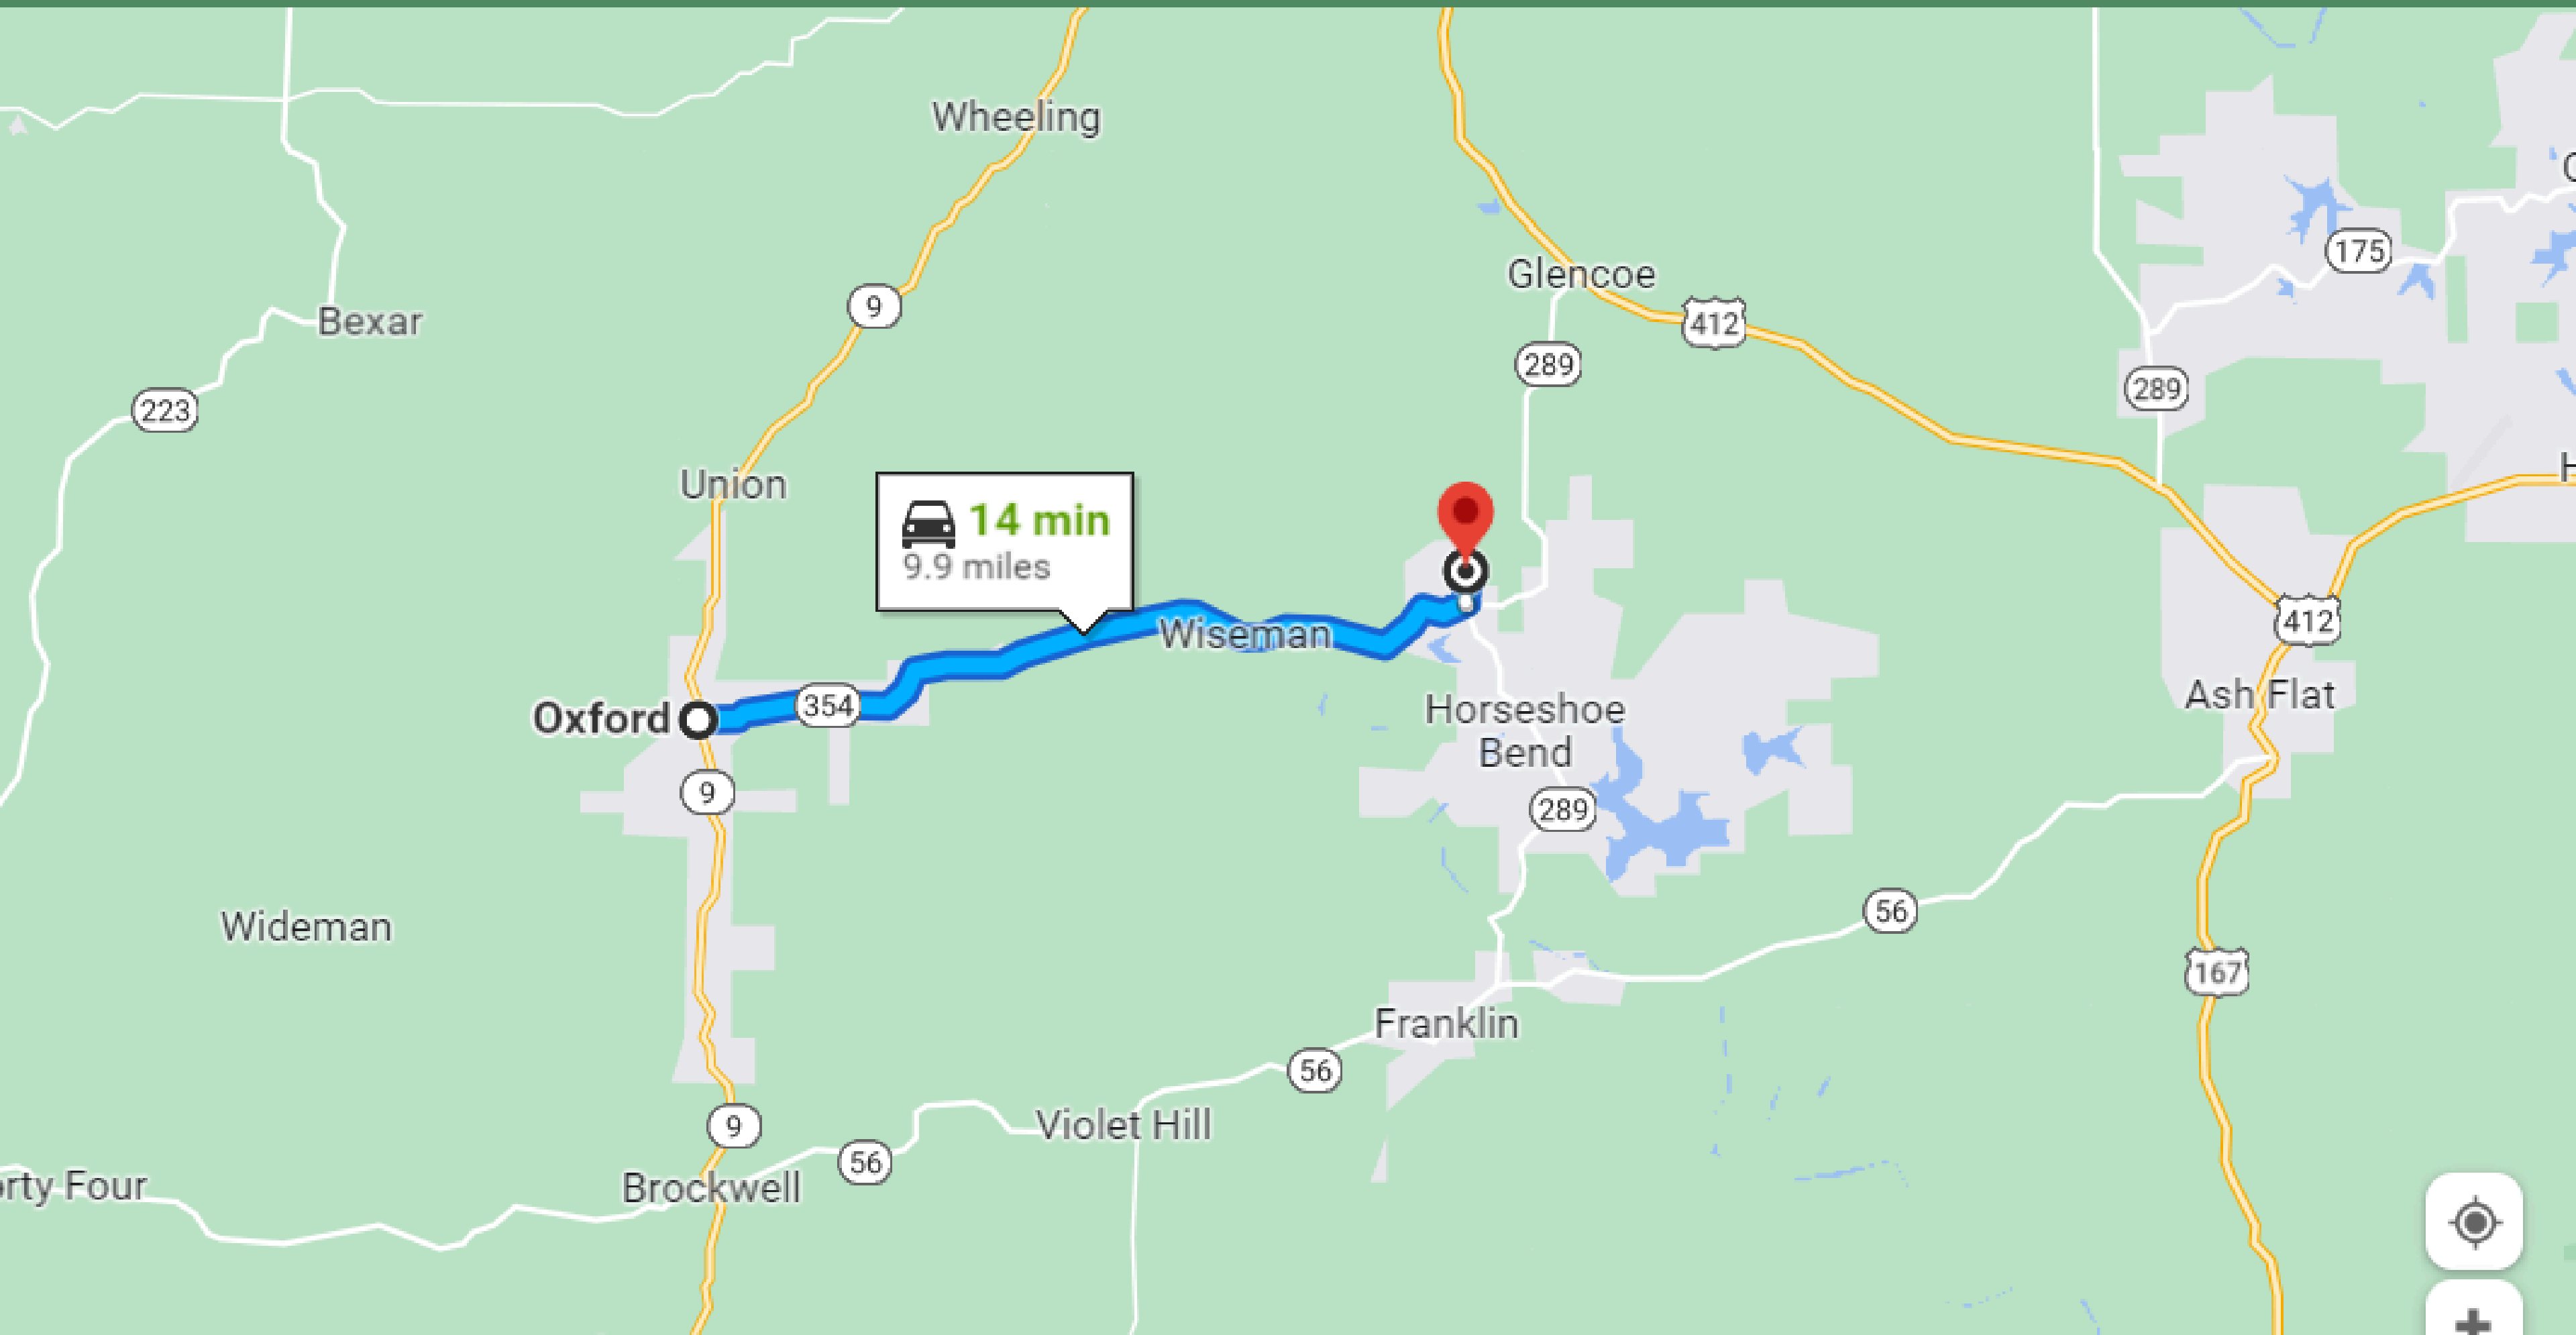

10 MIN'S DRIVE TO FRANKLIN

14-MIN'S DRIVE TO OXFORD TOWN

2.5 HRS DRIVE TO LITTLE ROCK