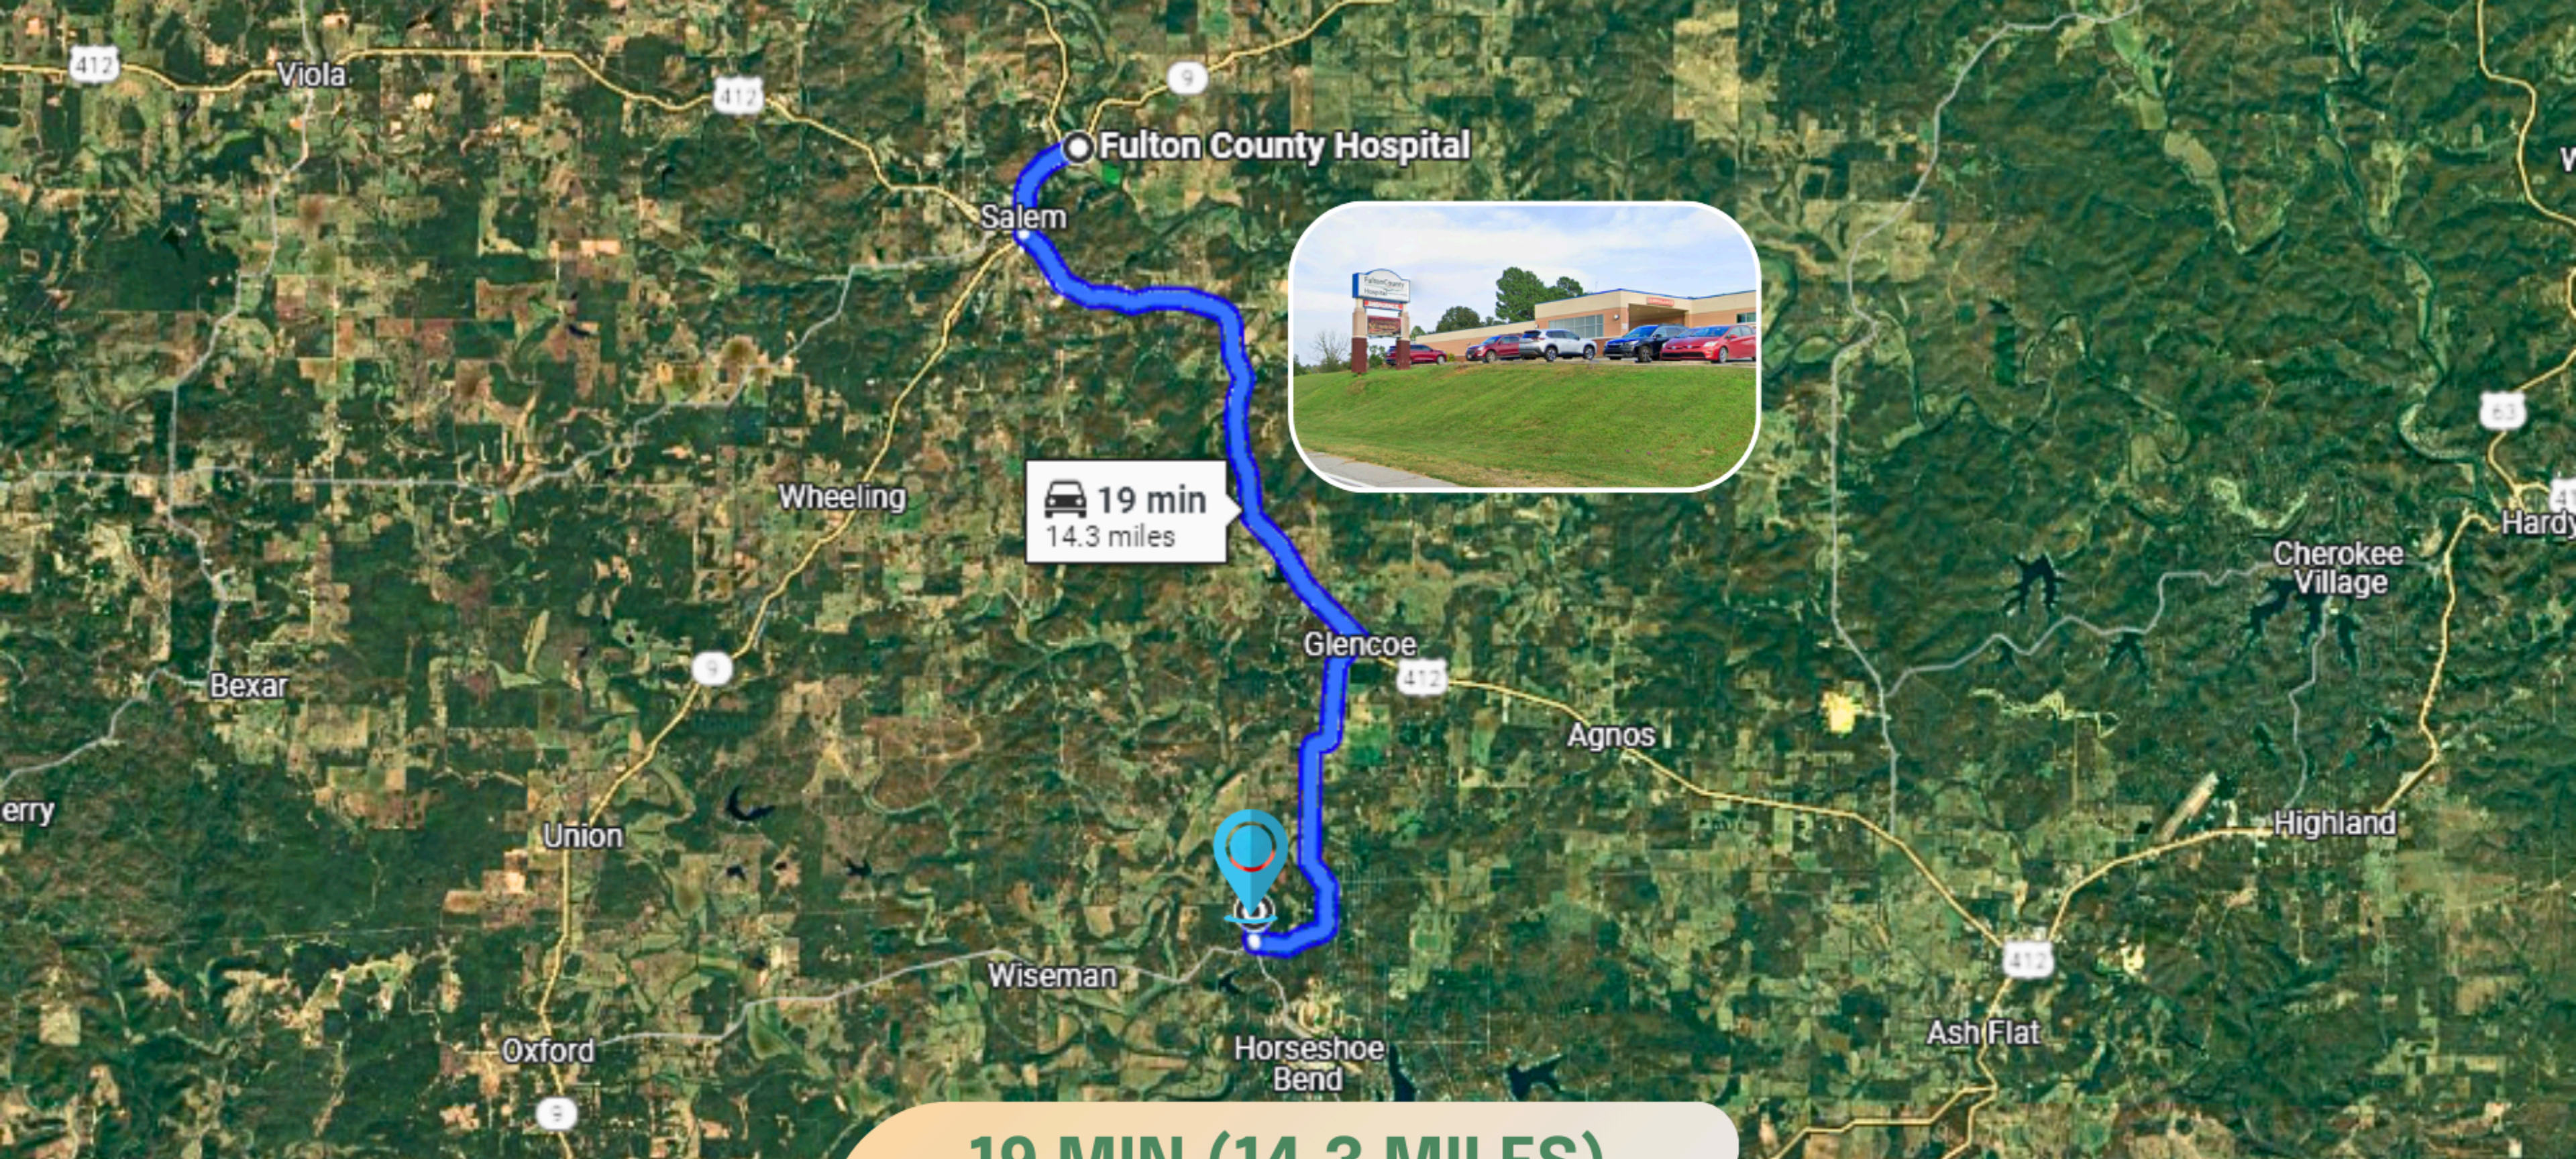

Winter Low:

The January low is 24

Rain:

Averages 48 inches of rain a year

Snow:

Averages 7 inches of snow a year

21 MIN (12 MILES)

THIS PROPERTY IS 21 MIN (12 MILES) TO WALMART SUPERCENTER IN ASH FLAT, AR.

56 Franklin

19 MIN (14.3 MILES)

THIS PROPERTY IS 19 MIN (14.3 MILES) TO FULTON COUNTY HOSPITAL IN SALEM, FL.

31 MIN (18.6 MILES)

THIS PROPERTY IS 31 MIN (18.6 MILES) TO LAKE THUNDERBIRD IN CHEROKEE VILLAGE, AR.

NEARBY AIRPORT

Memphis International Airport

A photograph of two men shaking hands in a field at sunset. The man on the left is wearing a light-colored vest over a blue shirt and has a backpack. The man on the right is wearing a plaid shirt over a white t-shirt, glasses, and a watch, and is holding a tablet. The background is a field of yellow flowers under a warm, golden sky.