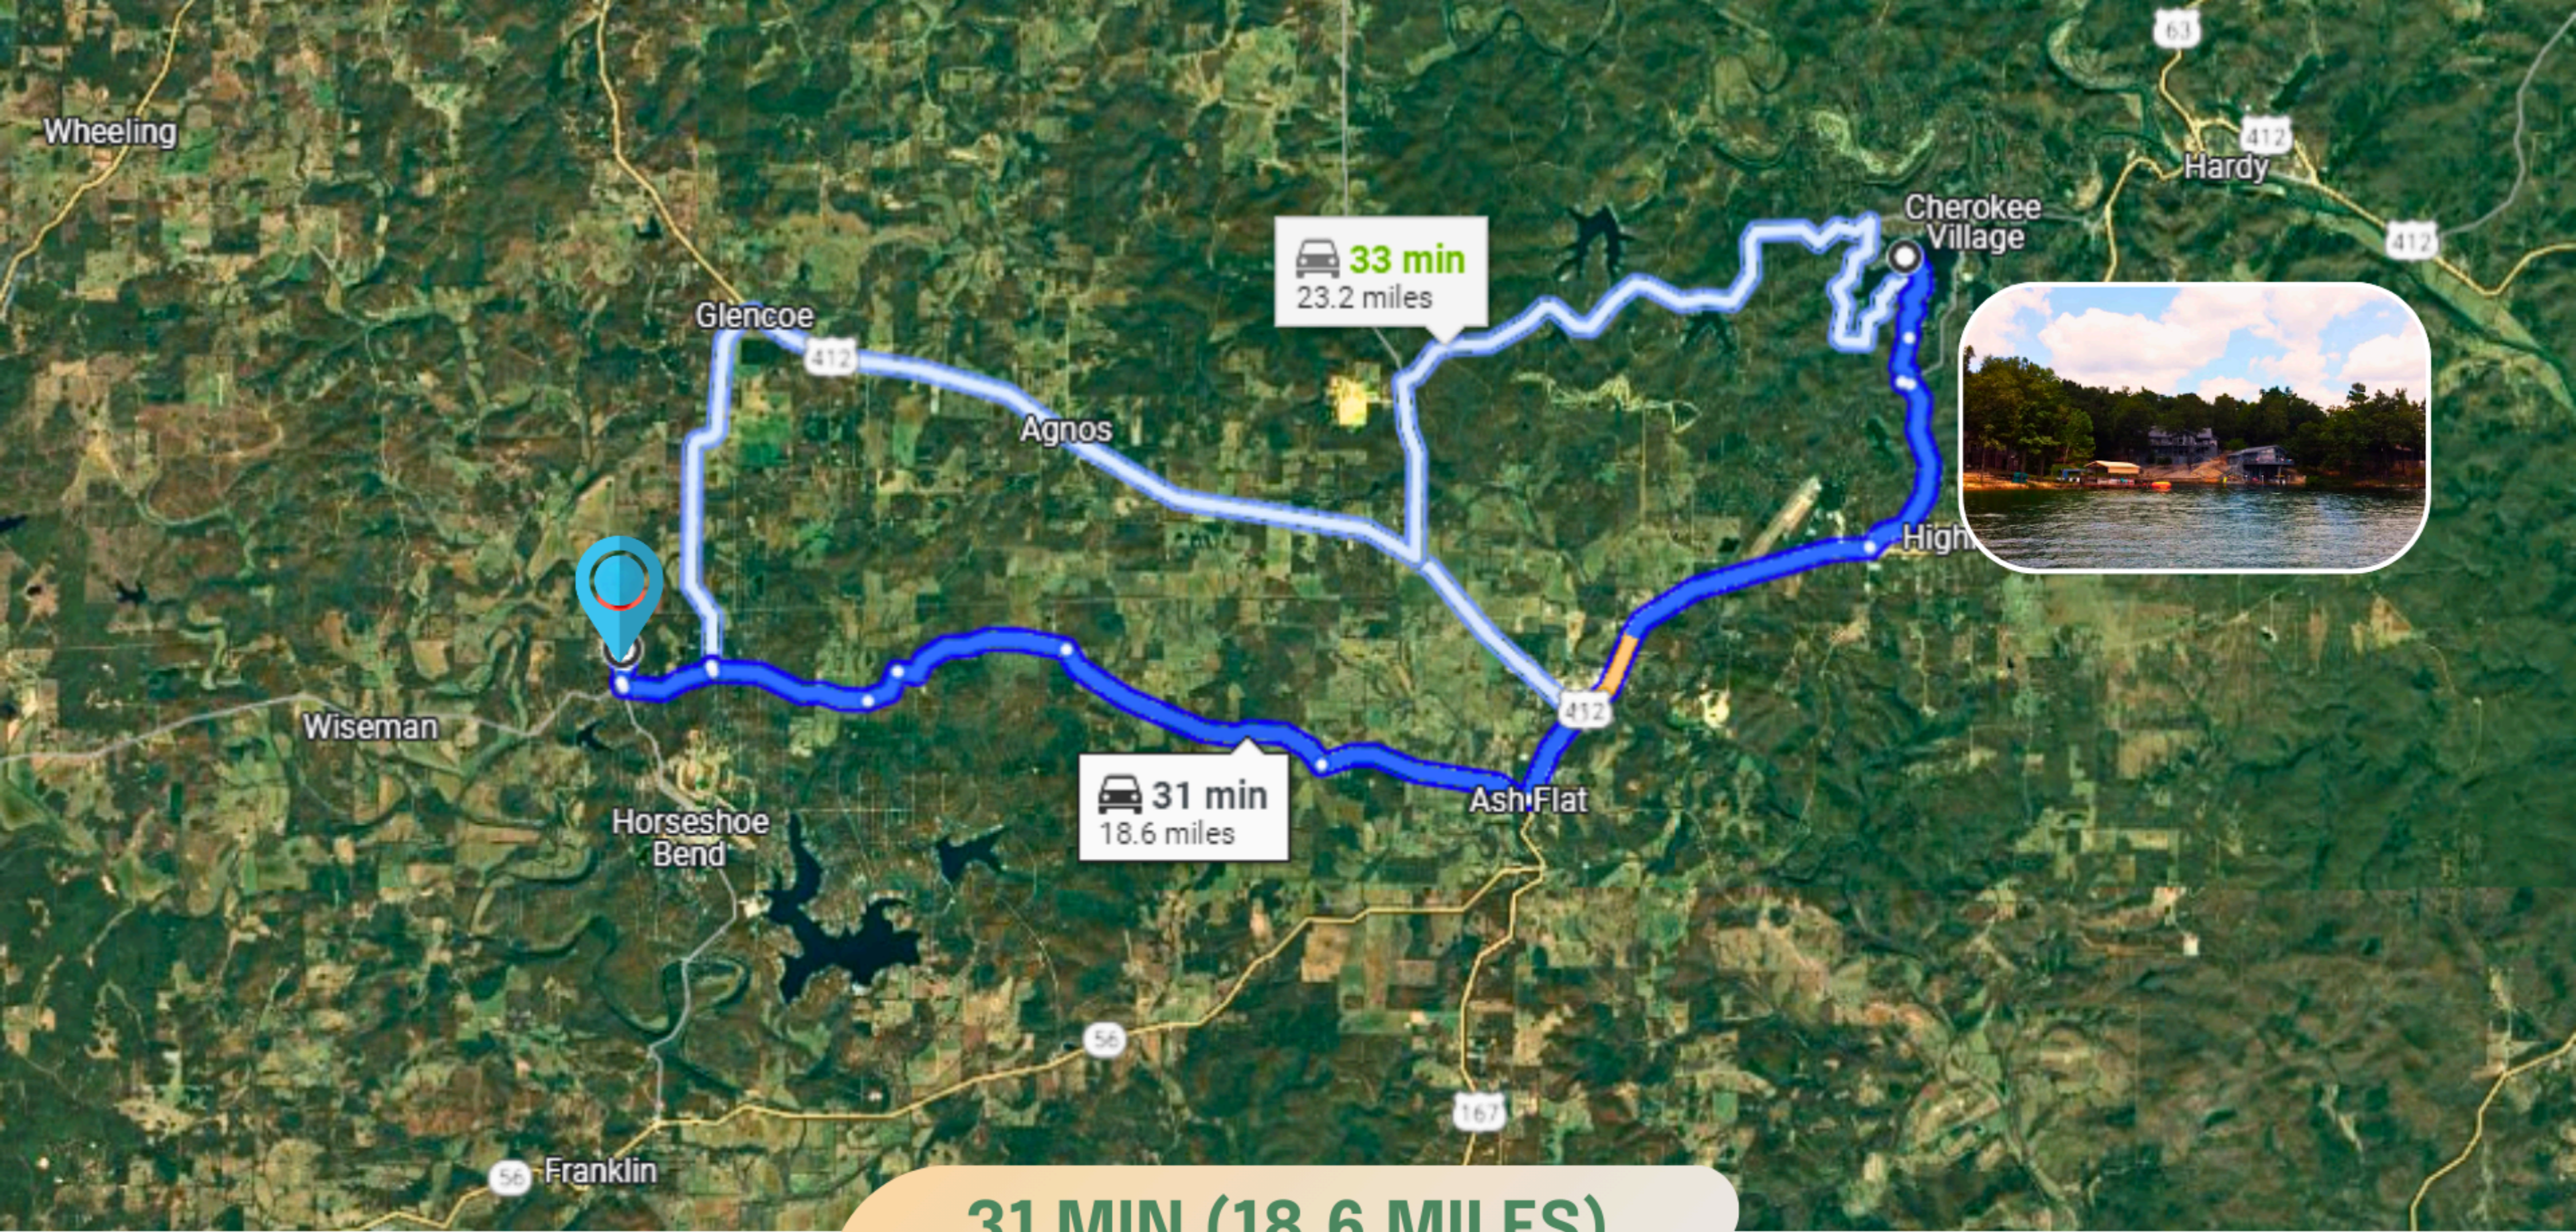

Winter Low:

The January low is 24

Rain:

Averages 48 inches of rain a year

Snow:

Averages 7 inches of snow a year

21 MIN (12 MILES)

THIS PROPERTY IS 21 MIN (12 MILES) TO WALMART SUPERCENTER IN ASH FLAT, AR.

56 Franklin

19 MIN (14.3 MILES)

THIS PROPERTY IS 19 MIN (14.3 MILES) TO FULTON COUNTY HOSPITAL IN SALEM, FL.

31 MIN (18.6 MILES)

THIS PROPERTY IS 31 MIN (18.6 MILES) TO LAKE THUNDERBIRD IN CHEROKEE VILLAGE, AR.

NEARBY AIRPORT

Memphis International Airport

A photograph of two men shaking hands in a field at sunset. The man on the left is wearing a light-colored vest over a blue shirt and has a backpack. The man on the right is wearing a plaid shirt over a white t-shirt, glasses, and a watch, and is holding a tablet. The background is a field of yellow flowers under a warm, golden sky.