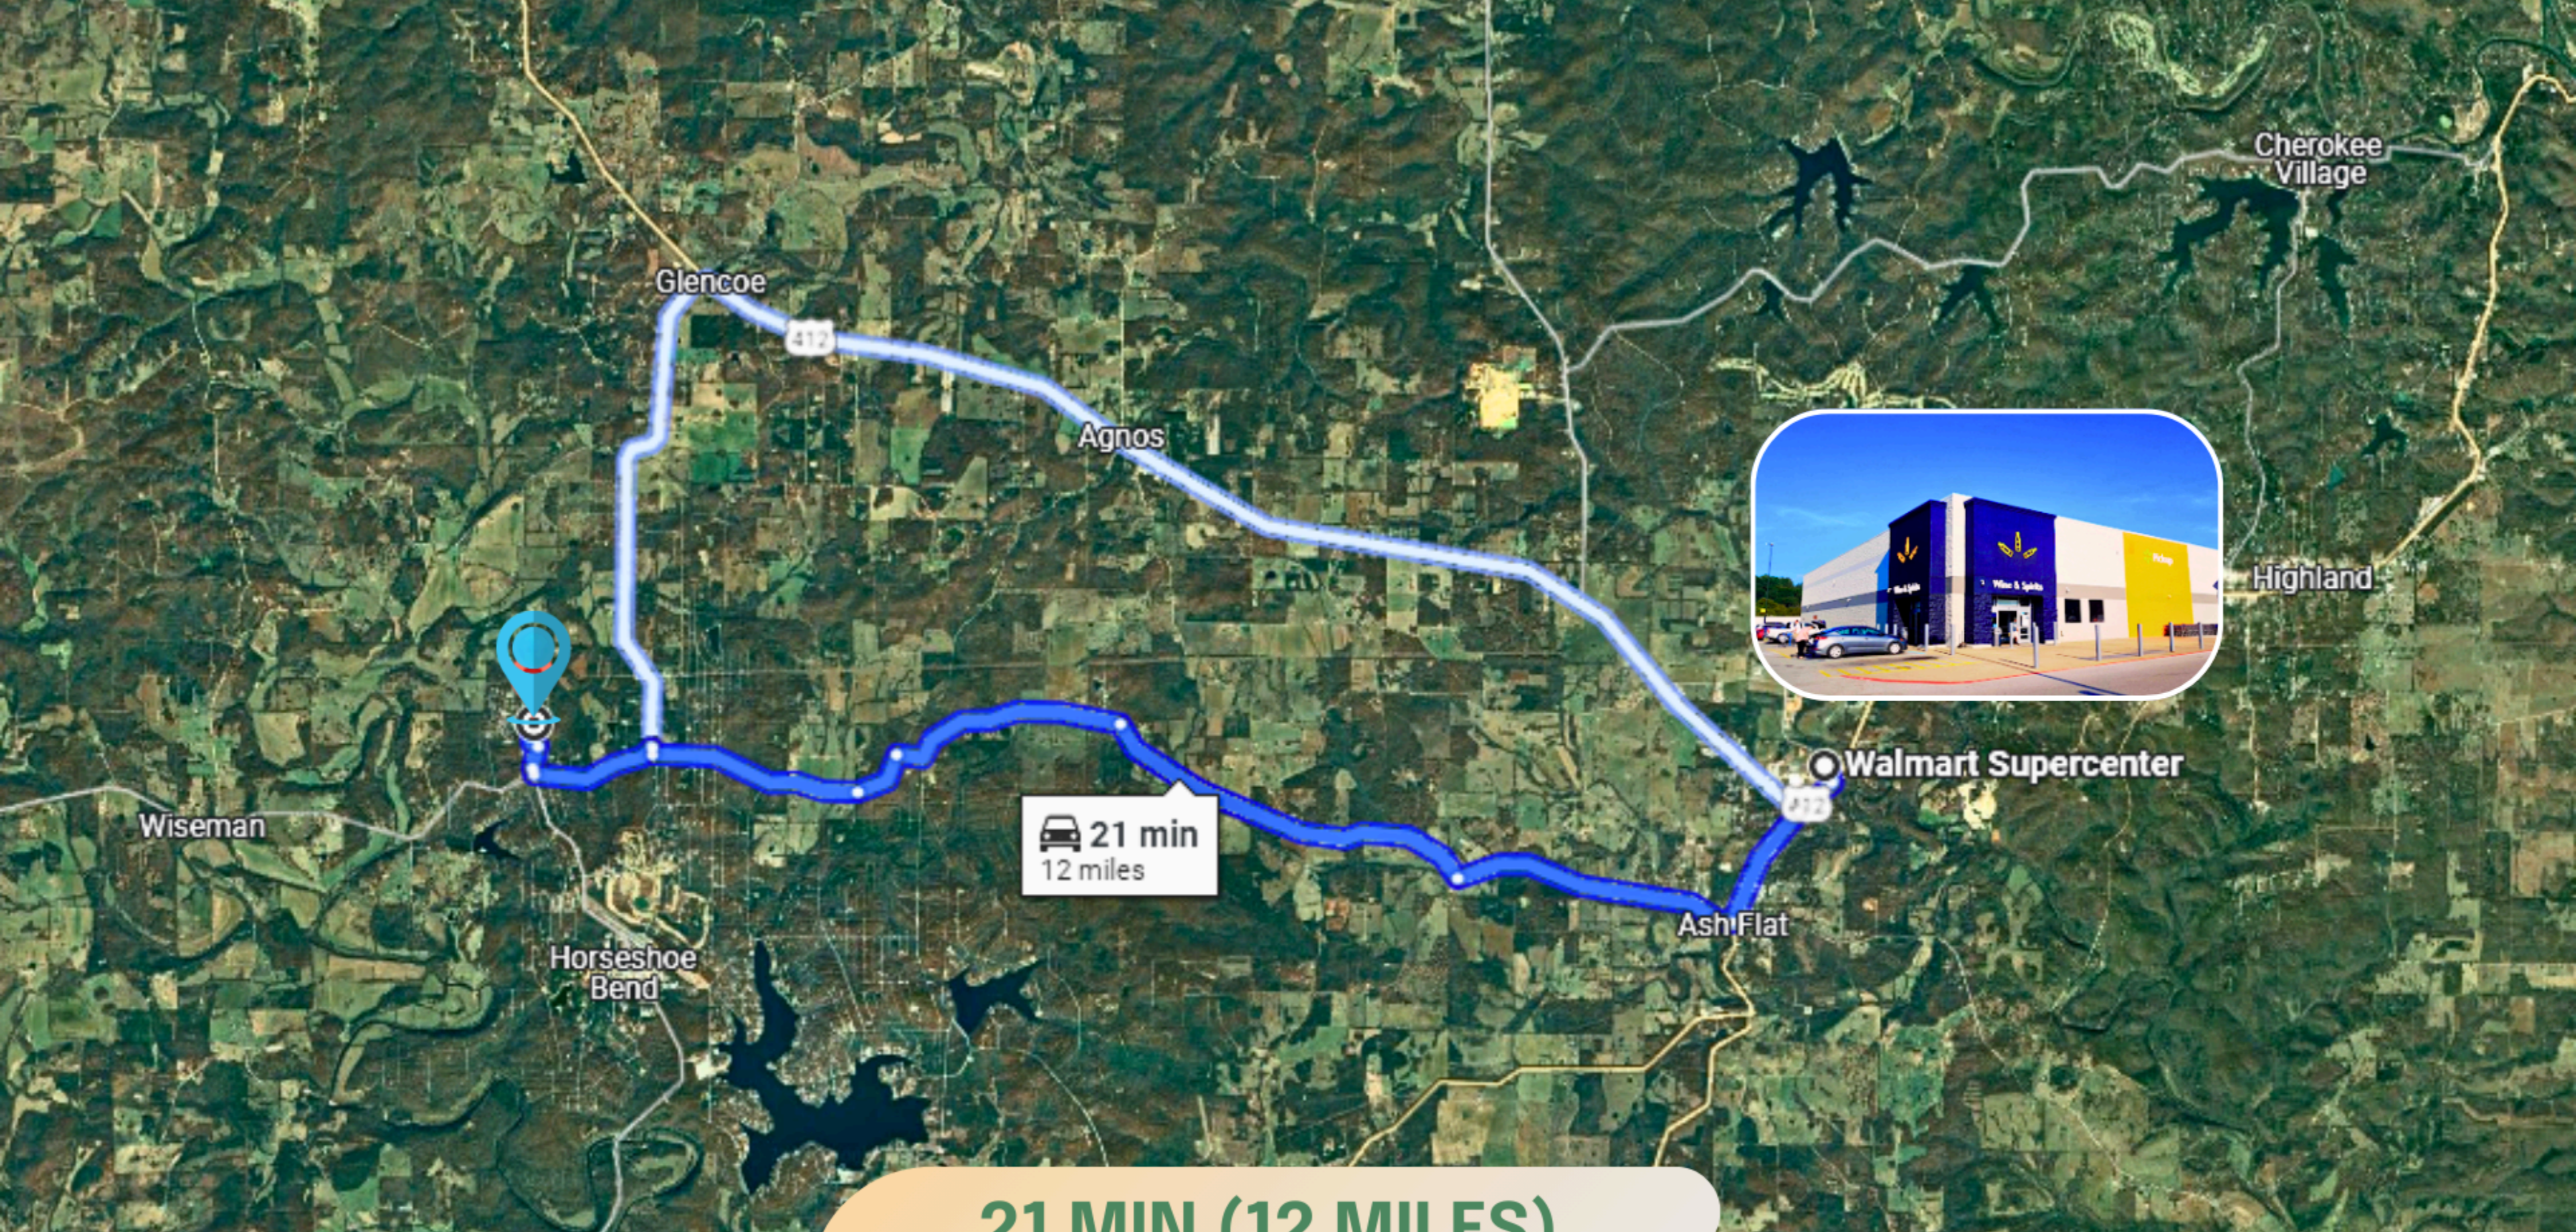

Winter Low:

The January low is 24

Rain:

Averages 48 inches of rain a year

Snow:

Averages 7 inches of snow a year

21 MIN (12 MILES)

THIS PROPERTY IS 21 MIN (12 MILES) TO WALMART SUPERCENTER IN ASH FLAT, AR.

56 Franklin

19 MIN (14.3 MILES)

THIS PROPERTY IS 19 MIN (14.3 MILES) TO FULTON COUNTY HOSPITAL IN SALEM, FL.

31 MIN (18.6 MILES)

THIS PROPERTY IS 31 MIN (18.6 MILES) TO LAKE THUNDERBIRD IN CHEROKEE VILLAGE, AR.

NEARBY AIRPORT

Memphis International Airport

A photograph of two men shaking hands in a field at sunset. The man on the left is wearing a light-colored vest over a blue shirt and has a backpack. The man on the right is wearing a plaid shirt over a white t-shirt, glasses, and a watch, and is holding a tablet. The background is a field of yellow flowers under a warm, golden sky.