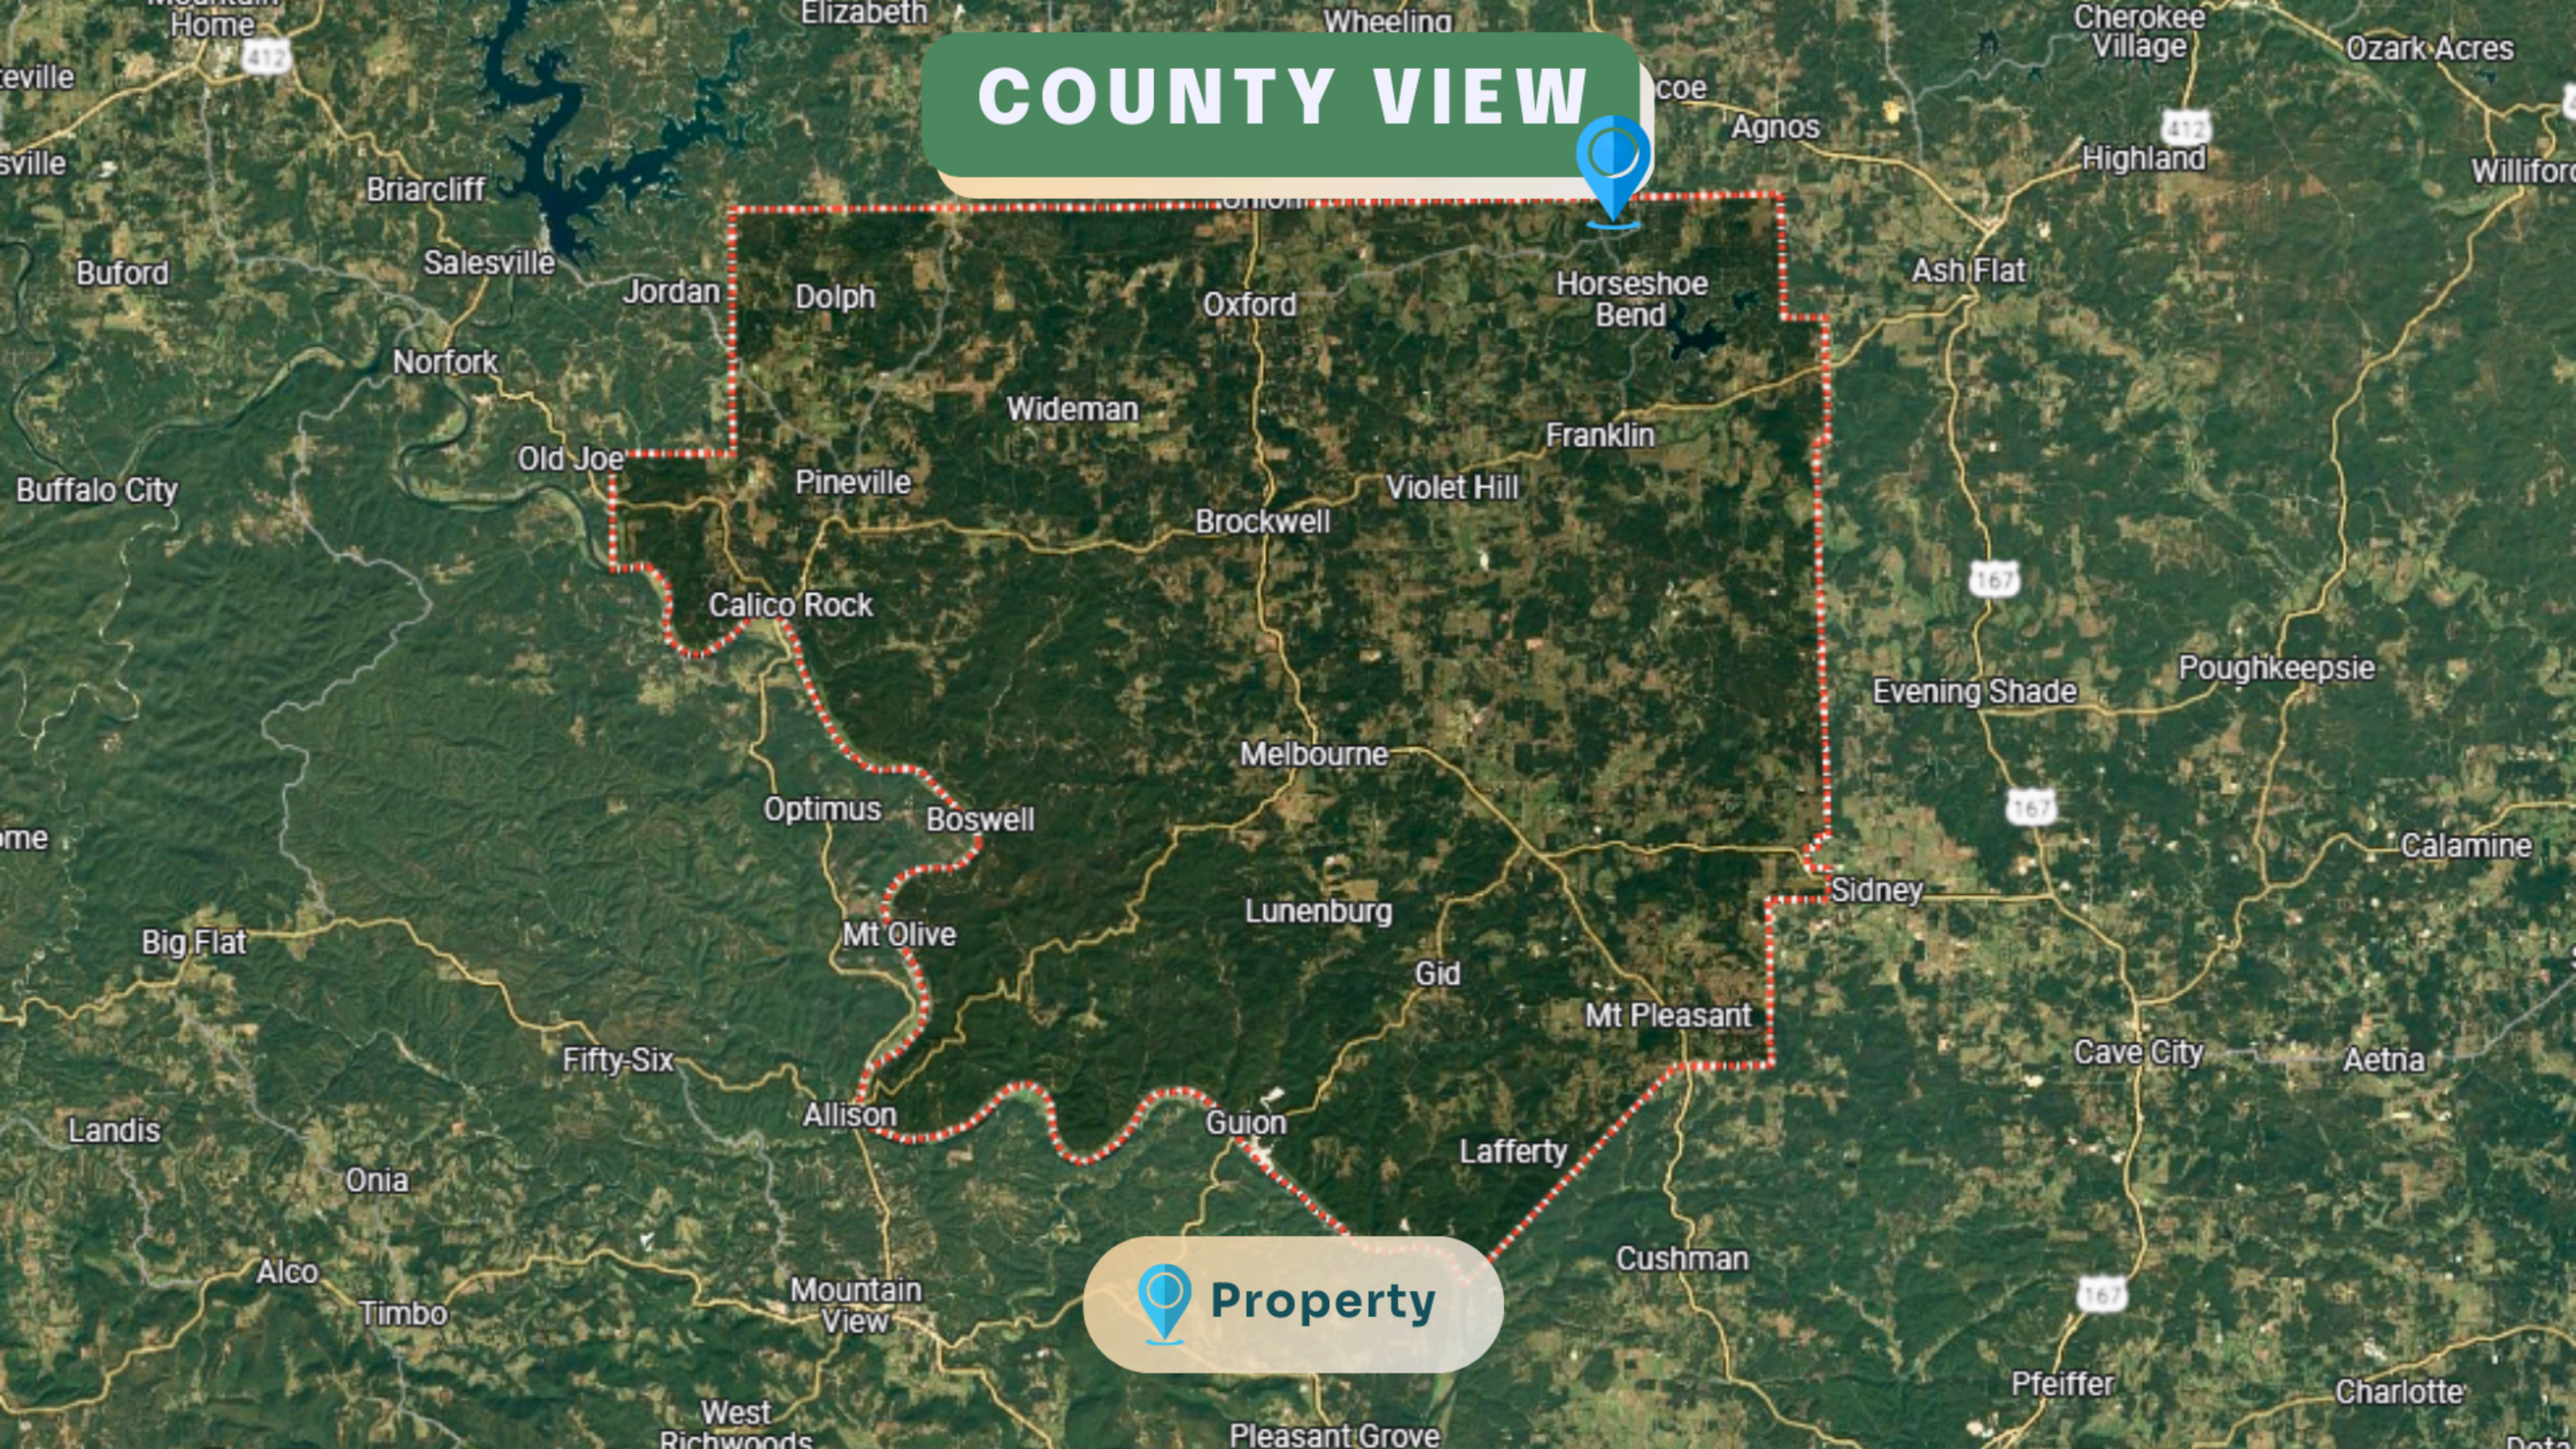

TOWN VIEW

The Church of Jesus Christ of Latter...

Wiseman

Horseshoe Bend

Diamond Lake Boat Launch

Crown Lake Resort & Spa

Box Hound Marina Resort & RV Park

Crown Lake

Myron Baptist Church

 **Property**

COUNTY VIEW

Property

KEY ACCESS ROUTES

 55 min
36.4 miles

The  property is located on W Ridge Cir, with convenient access from US-412, AR-9, and E First St, making it highly accessible.

DRIVING DIRECTIONS

Head west on Market St, turn right onto S 4th St, then left onto AR-289 N. Continue onto N Bend Dr, turn right onto Ridge Cir, and left onto W Ridge Cir. The  property is on the right.

ROAD ACCESS TO THE PROPERTY

**0.4 miles to the right is the property.
The road is a cement pavement.**