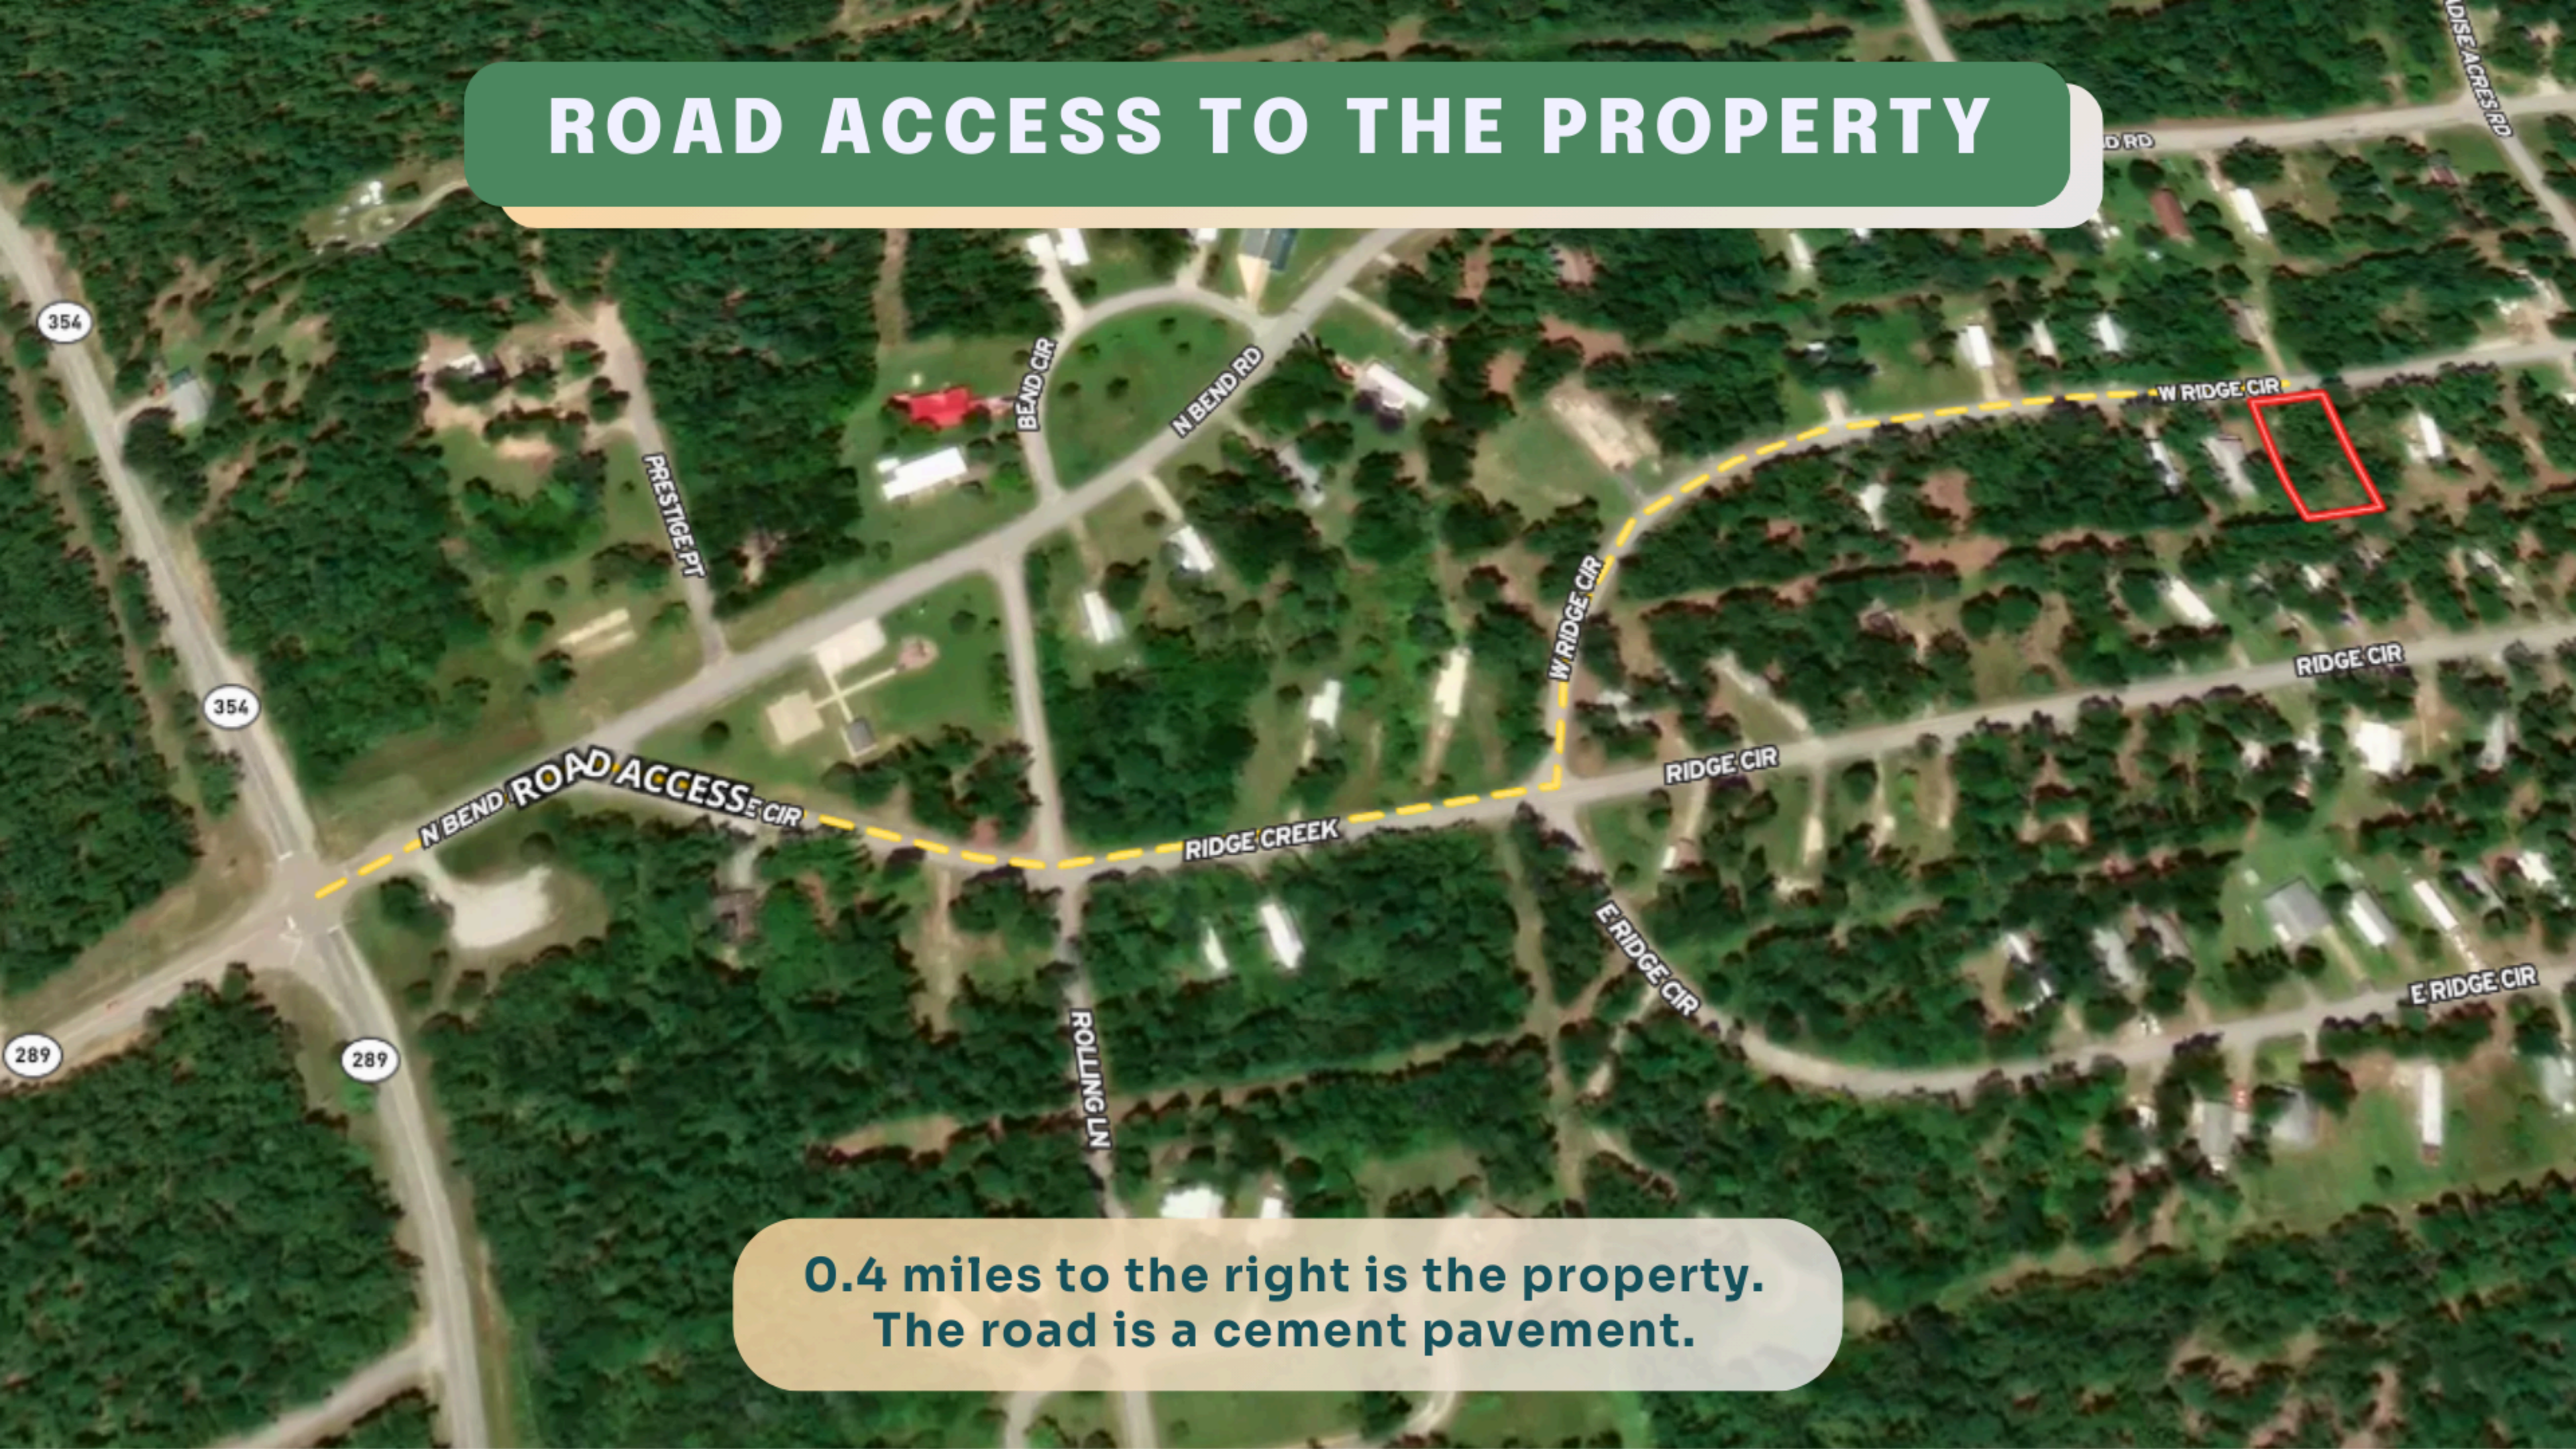

TOWN VIEW

The Church of Jesus Christ of Latter...

Wiseman

Horseshoe Bend

Diamond Lake Boat Launch

Crown Lake Resort & Spa

Box Hound Marina Resort & RV Park

Crown Lake

Myron Baptist Church

 **Property**

COUNTY VIEW

Property

KEY ACCESS ROUTES

 55 min
36.4 miles

The  property is located on W Ridge Cir, with convenient access from US-412, AR-9, and E First St, making it highly accessible.

DRIVING DIRECTIONS

Head west on Market St, turn right onto S 4th St, then left onto AR-289 N. Continue onto N Bend Dr, turn right onto Ridge Cir, and left onto W Ridge Cir. The  property is on the right.

ROAD ACCESS TO THE PROPERTY

**0.4 miles to the right is the property.
The road is a cement pavement.**