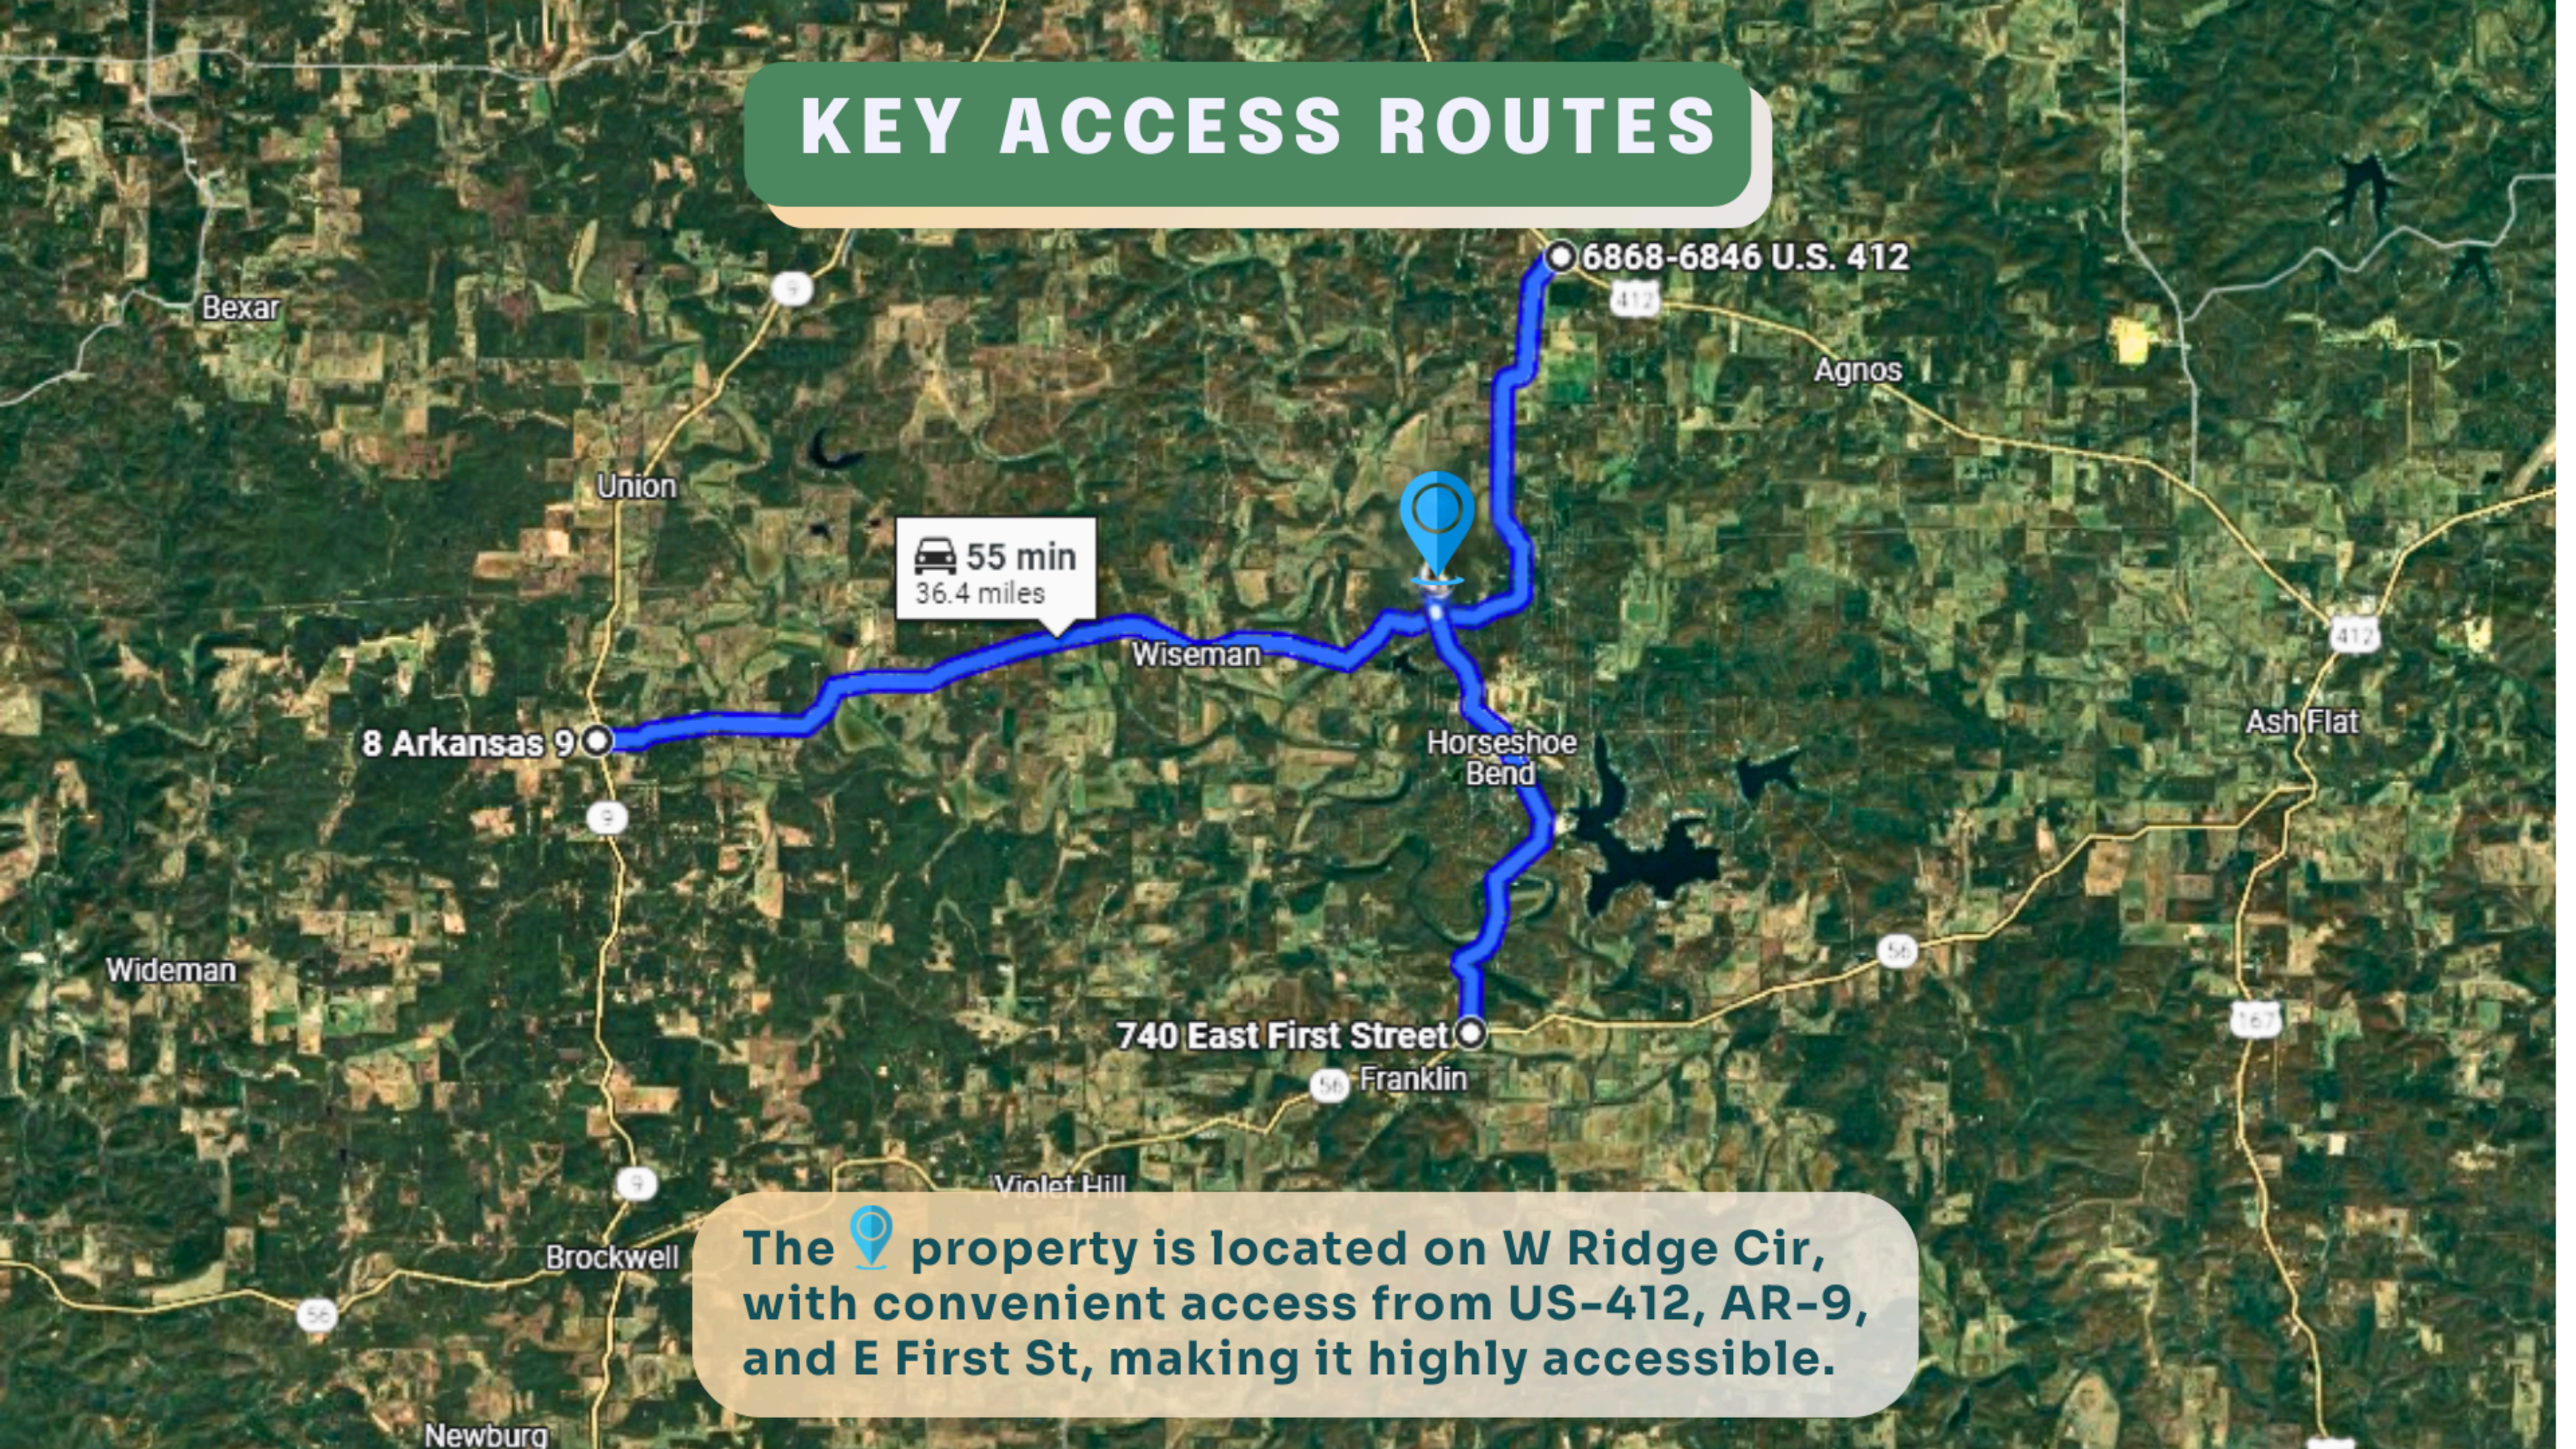

TOWN VIEW

The Church of Jesus Christ of Latter...

Wiseman

Horseshoe Bend

Diamond Lake Boat Launch

Crown Lake Resort & Spa

Box Hound Marina Resort & RV Park

Crown Lake

Myron Baptist Church

 **Property**

COUNTY VIEW

Property

KEY ACCESS ROUTES

 55 min
36.4 miles

The  property is located on W Ridge Cir, with convenient access from US-412, AR-9, and E First St, making it highly accessible.

DRIVING DIRECTIONS

Head west on Market St, turn right onto S 4th St, then left onto AR-289 N. Continue onto N Bend Dr, turn right onto Ridge Cir, and left onto W Ridge Cir. The  property is on the right.

ROAD ACCESS TO THE PROPERTY

**0.4 miles to the right is the property.
The road is a cement pavement.**