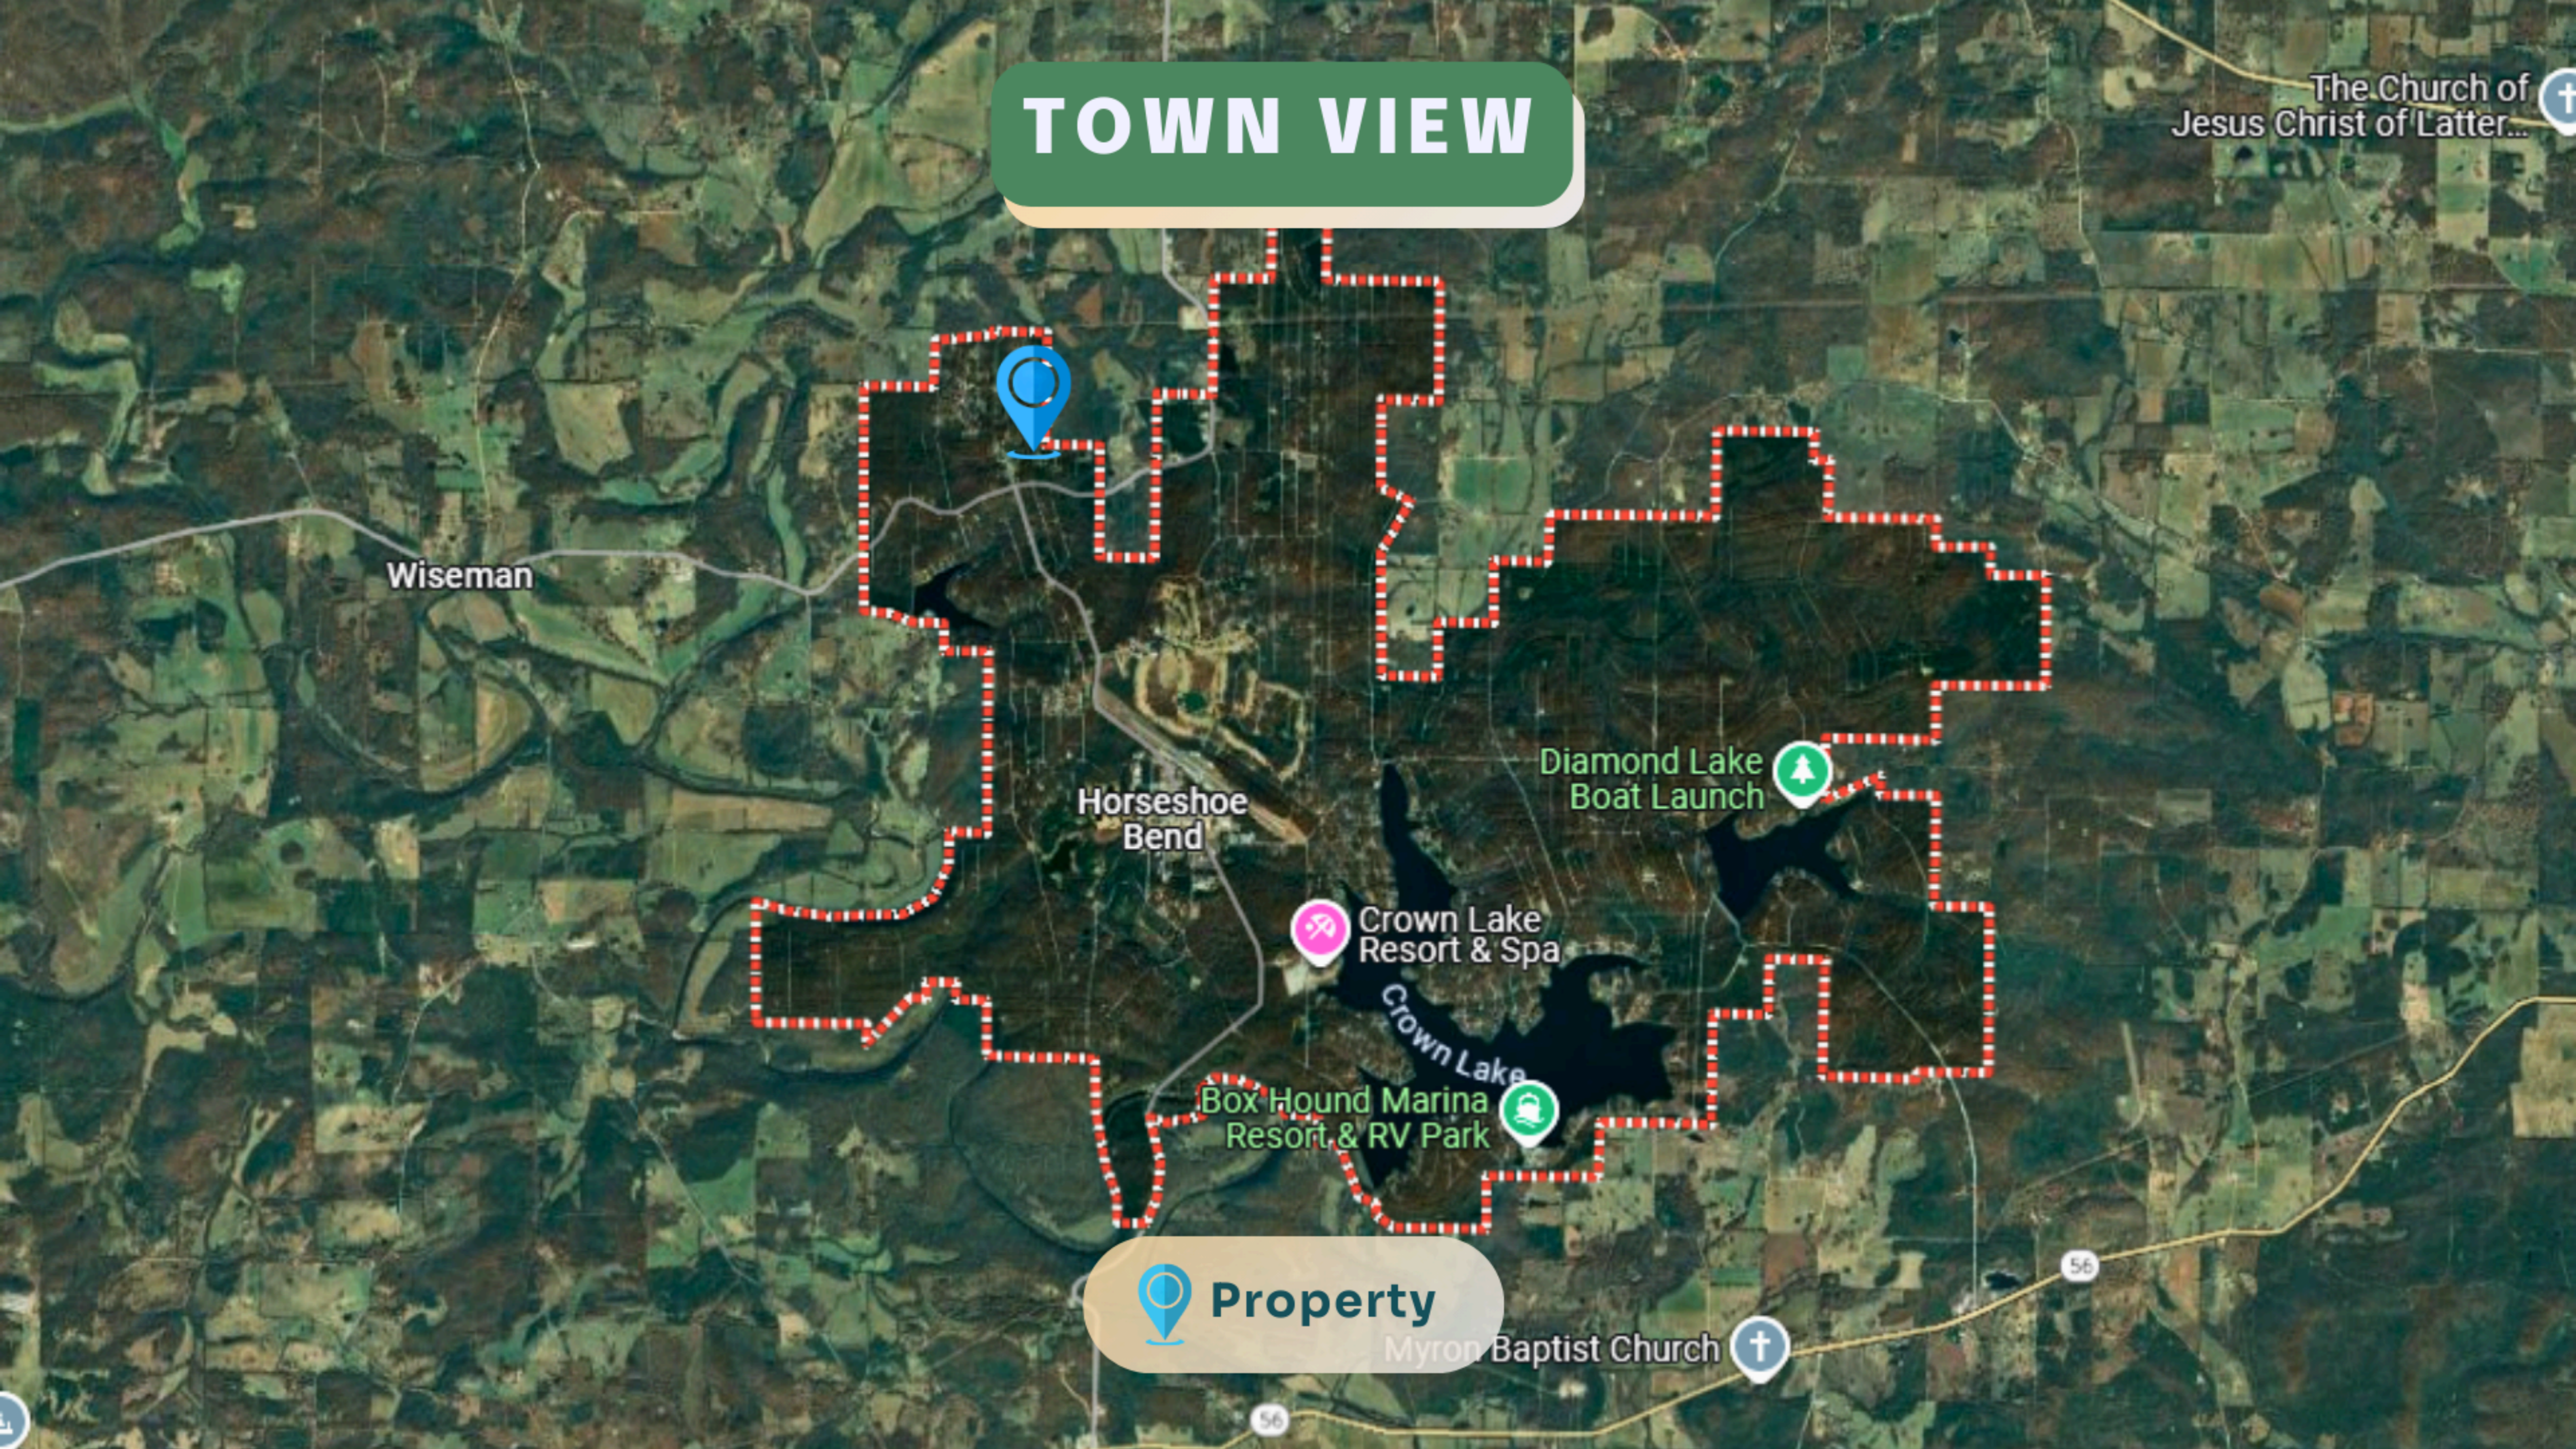

TOWN VIEW

The Church of Jesus Christ of Latter...

Wiseman

Horseshoe Bend

Diamond Lake Boat Launch

Crown Lake Resort & Spa

Box Hound Marina Resort & RV Park

Crown Lake

Myron Baptist Church

 **Property**

COUNTY VIEW

Property

KEY ACCESS ROUTES

 55 min
36.4 miles

The  property is located on W Ridge Cir, with convenient access from US-412, AR-9, and E First St, making it highly accessible.

DRIVING DIRECTIONS

Head west on Market St, turn right onto S 4th St, then left onto AR-289 N. Continue onto N Bend Dr, turn right onto Ridge Cir, and left onto W Ridge Cir. The  property is on the right.

ROAD ACCESS TO THE PROPERTY

**0.4 miles to the right is the property.
The road is a cement pavement.**