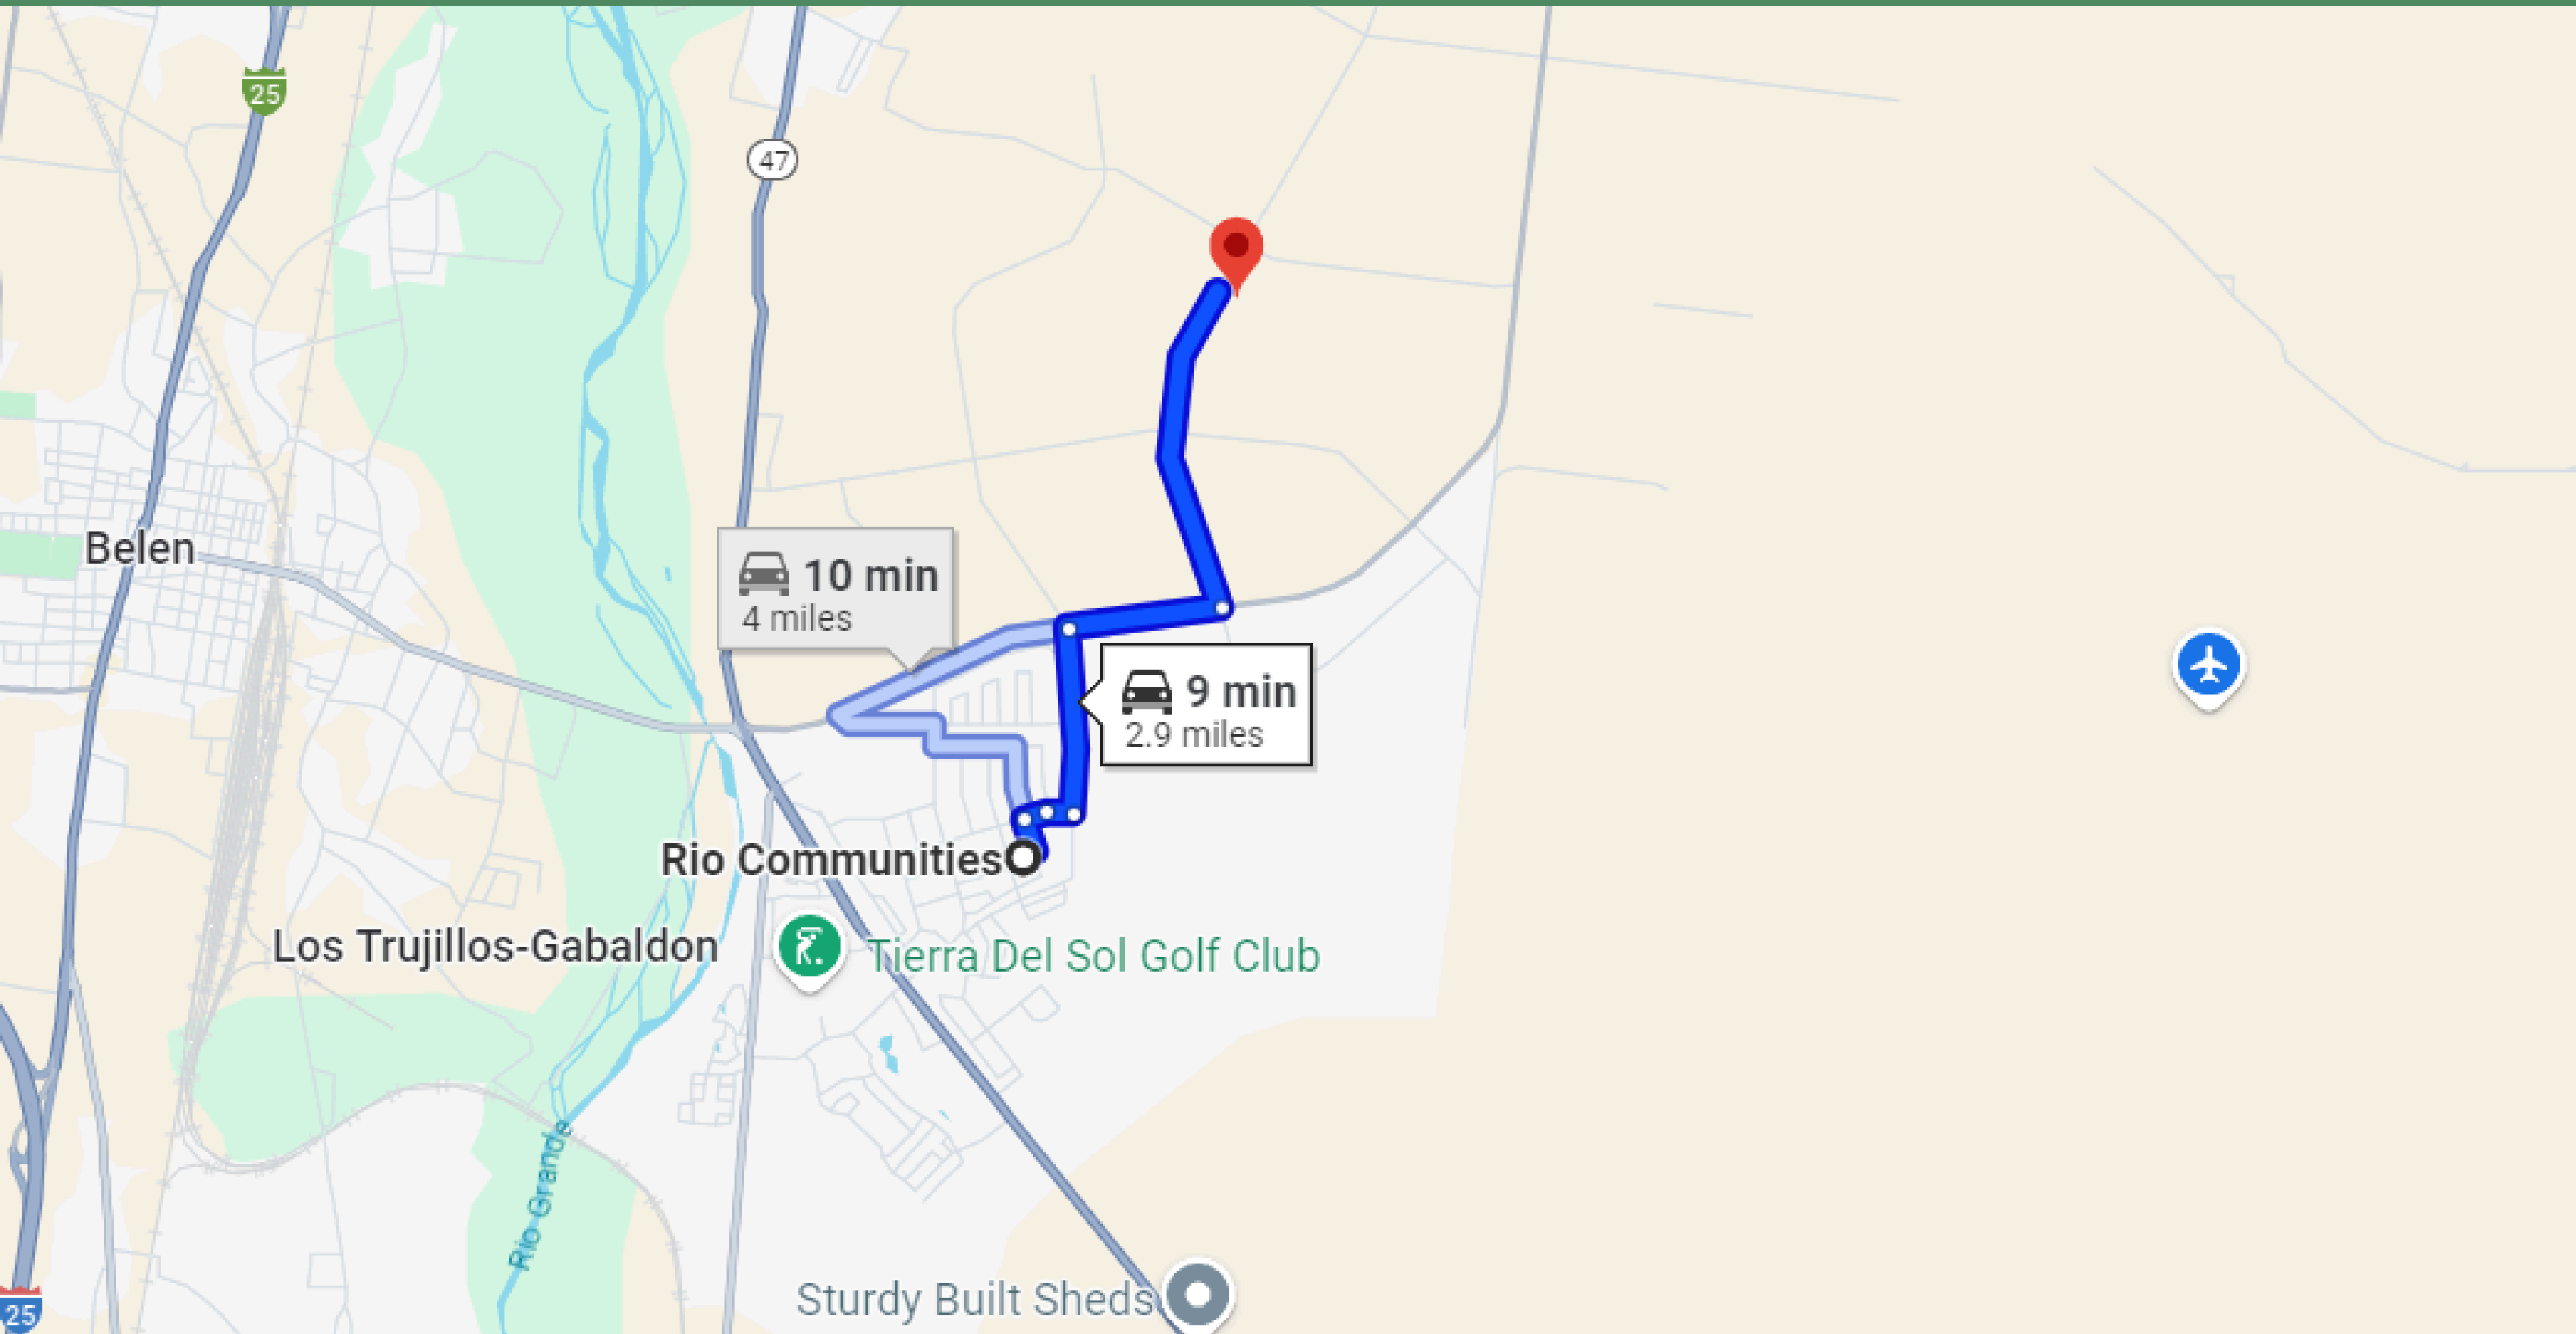

43 MIN'S DRIVE TO ALBUQUERQUE

10-MINUTE DRIVE TO BELEN TOWN

9-MINUTE DRIVE TO RIO COMMUNITIES

20-MINUTE DRIVE TO LOS LUNAS TOWN