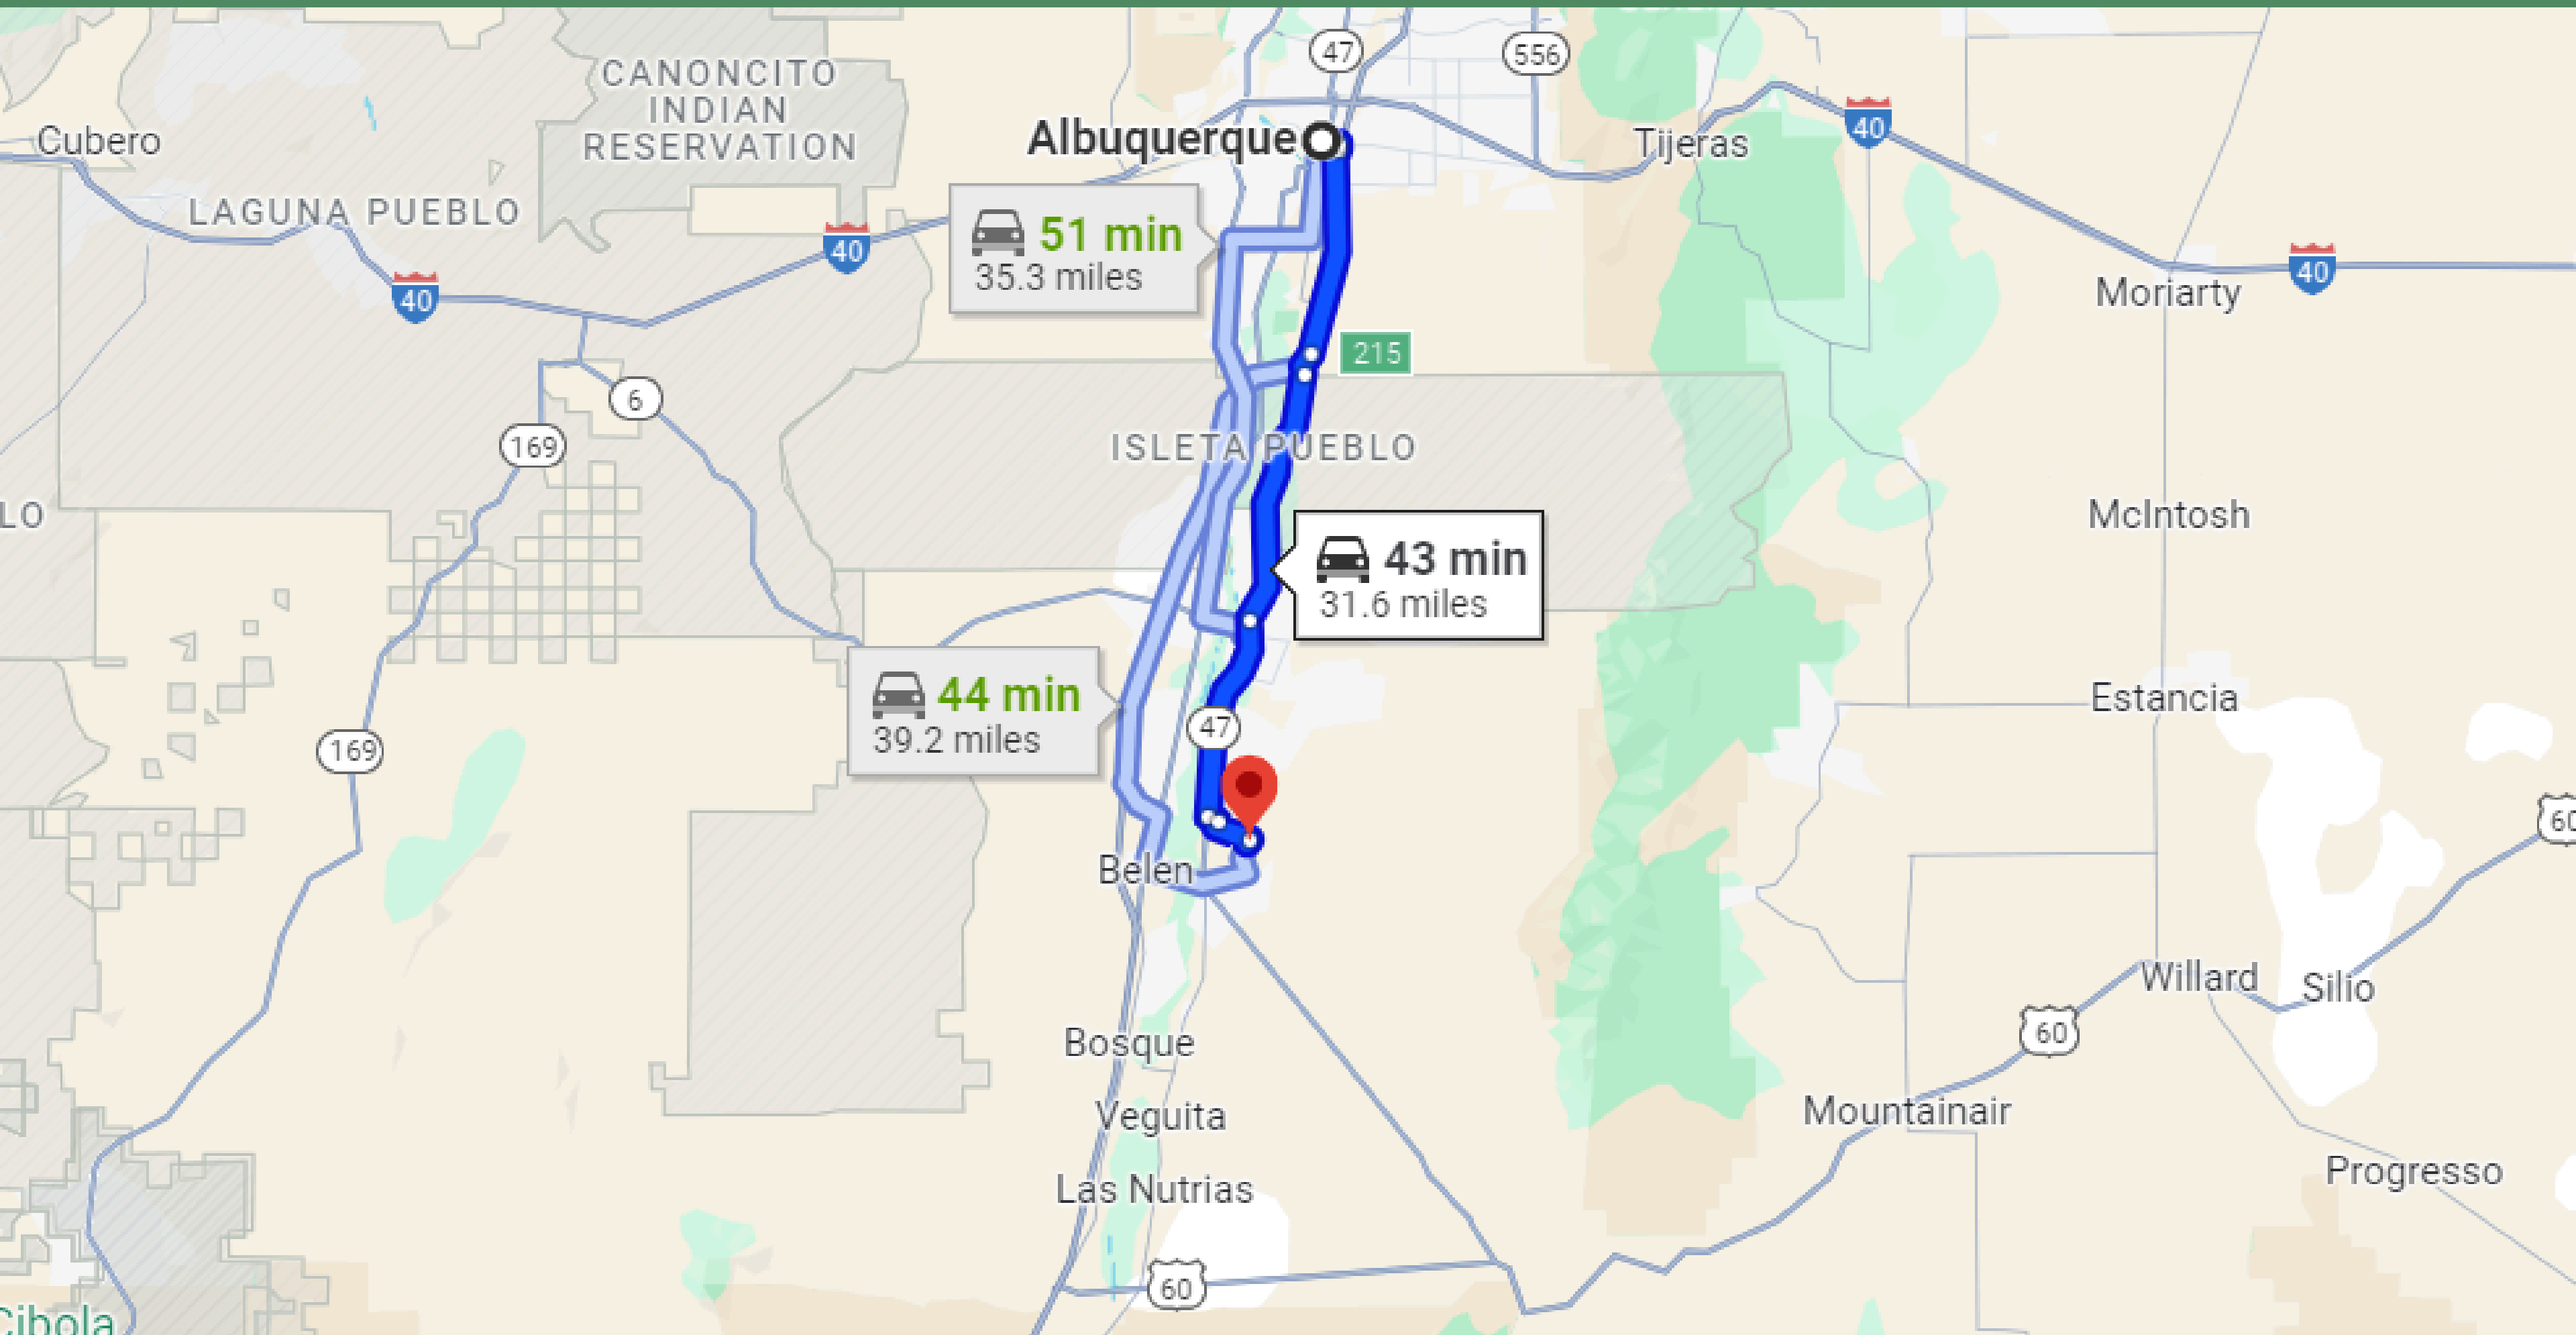

43 MIN'S DRIVE TO ALBUQUERQUE

10-MINUTE DRIVE TO BELEN TOWN

9-MINUTE DRIVE TO RIO COMMUNITIES

20-MINUTE DRIVE TO LOS LUNAS TOWN