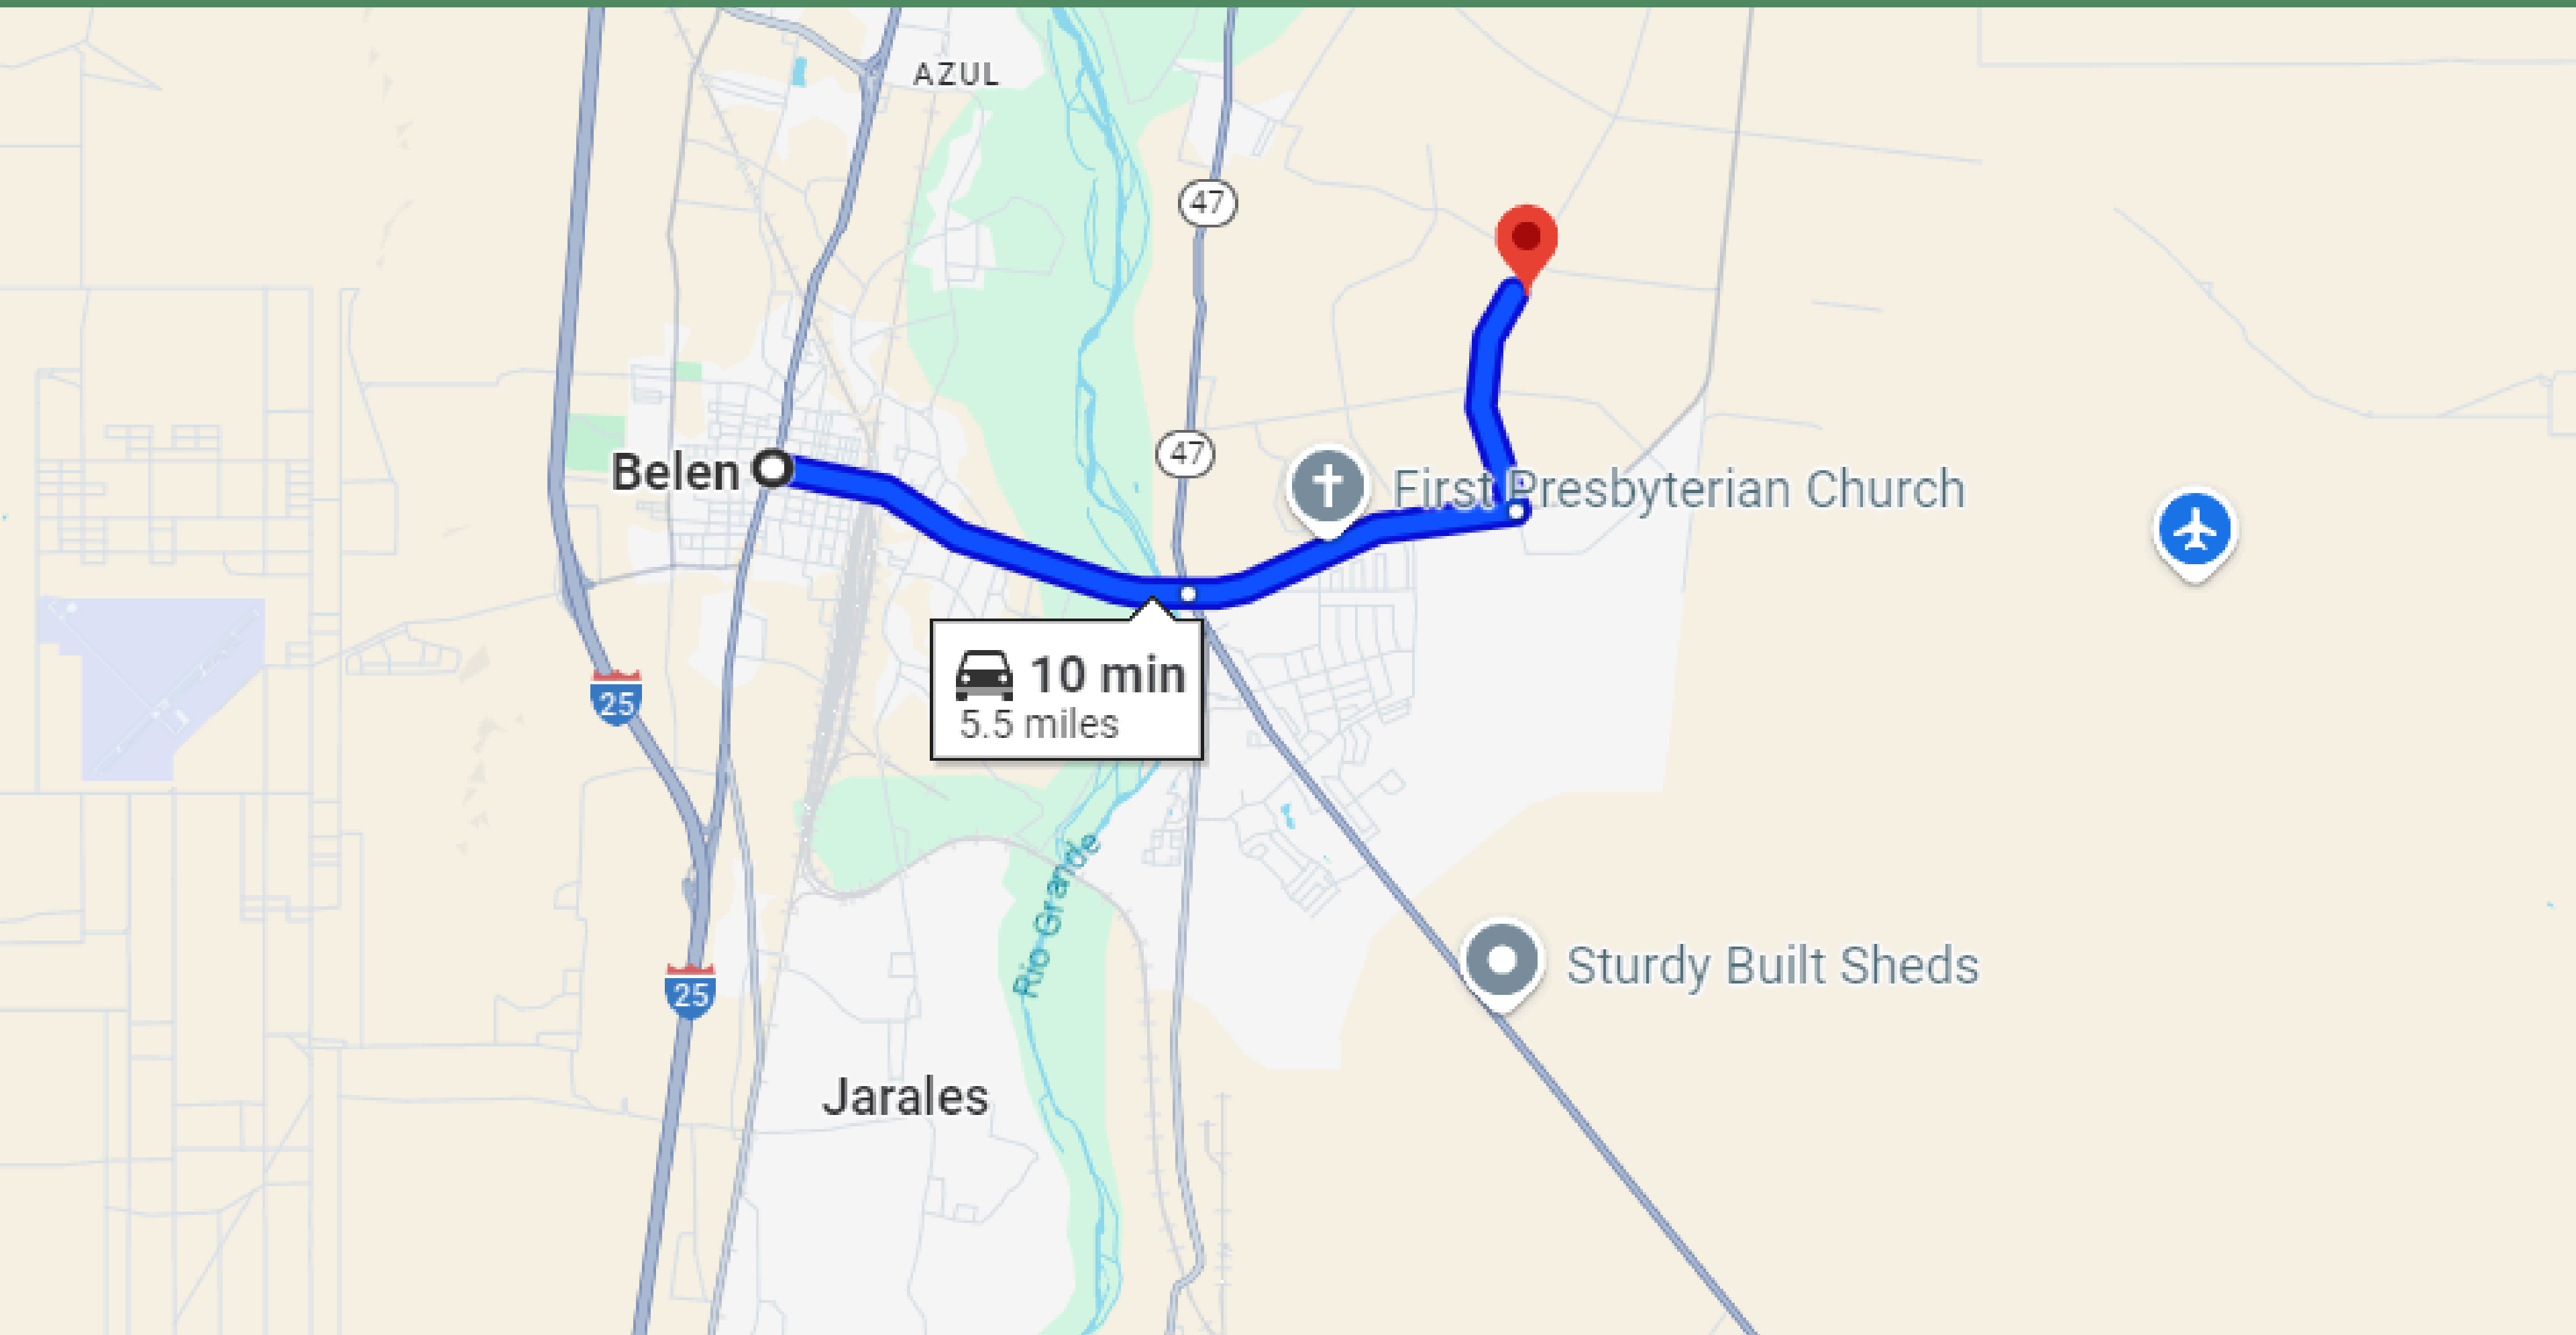

43 MIN'S DRIVE TO ALBUQUERQUE

10-MINUTE DRIVE TO BELEN TOWN

9-MINUTE DRIVE TO RIO COMMUNITIES

20-MINUTE DRIVE TO LOS LUNAS TOWN