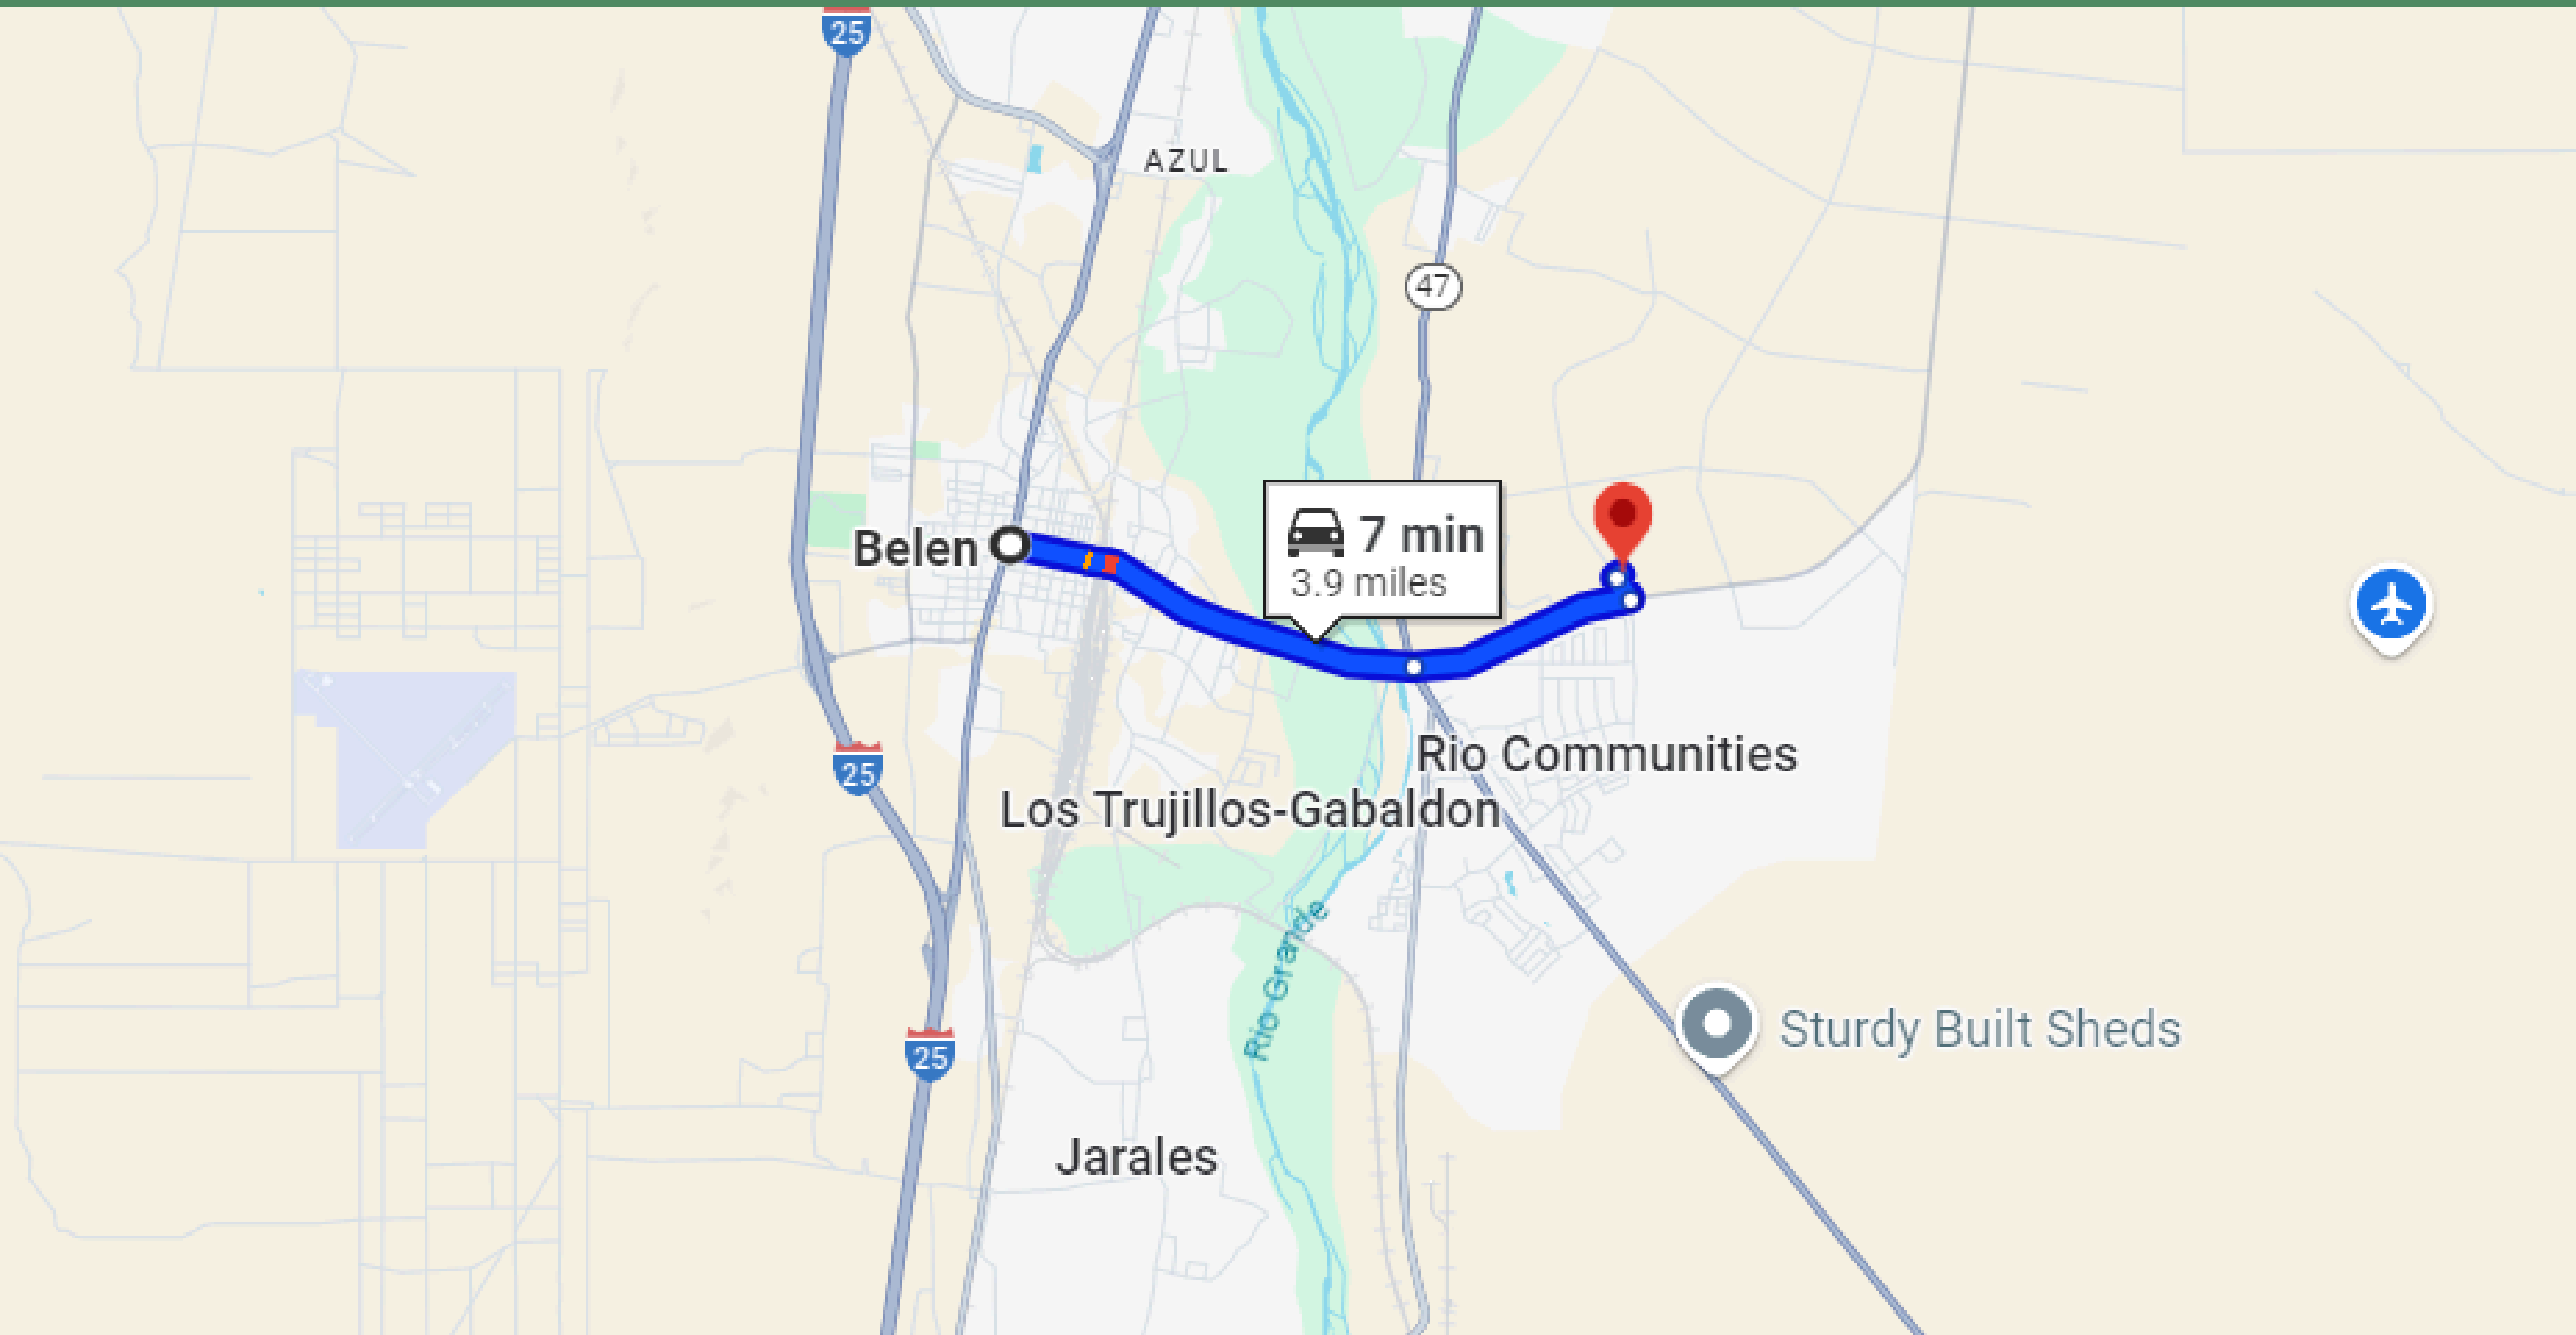

40 MIN'S DRIVE TO ALBUQUERQUE

7-MINUTE DRIVE TO BELEN TOWN

Belen

 7 min
3.9 miles

Rio Communities

Los Trujillos-Gabaldon

Jarales

AZUL

 Sturdy Built Sheds

5-MINUTE DRIVE TO RIO COMMUNITIES

20-MINUTE DRIVE TO LOS LUNAS TOWN