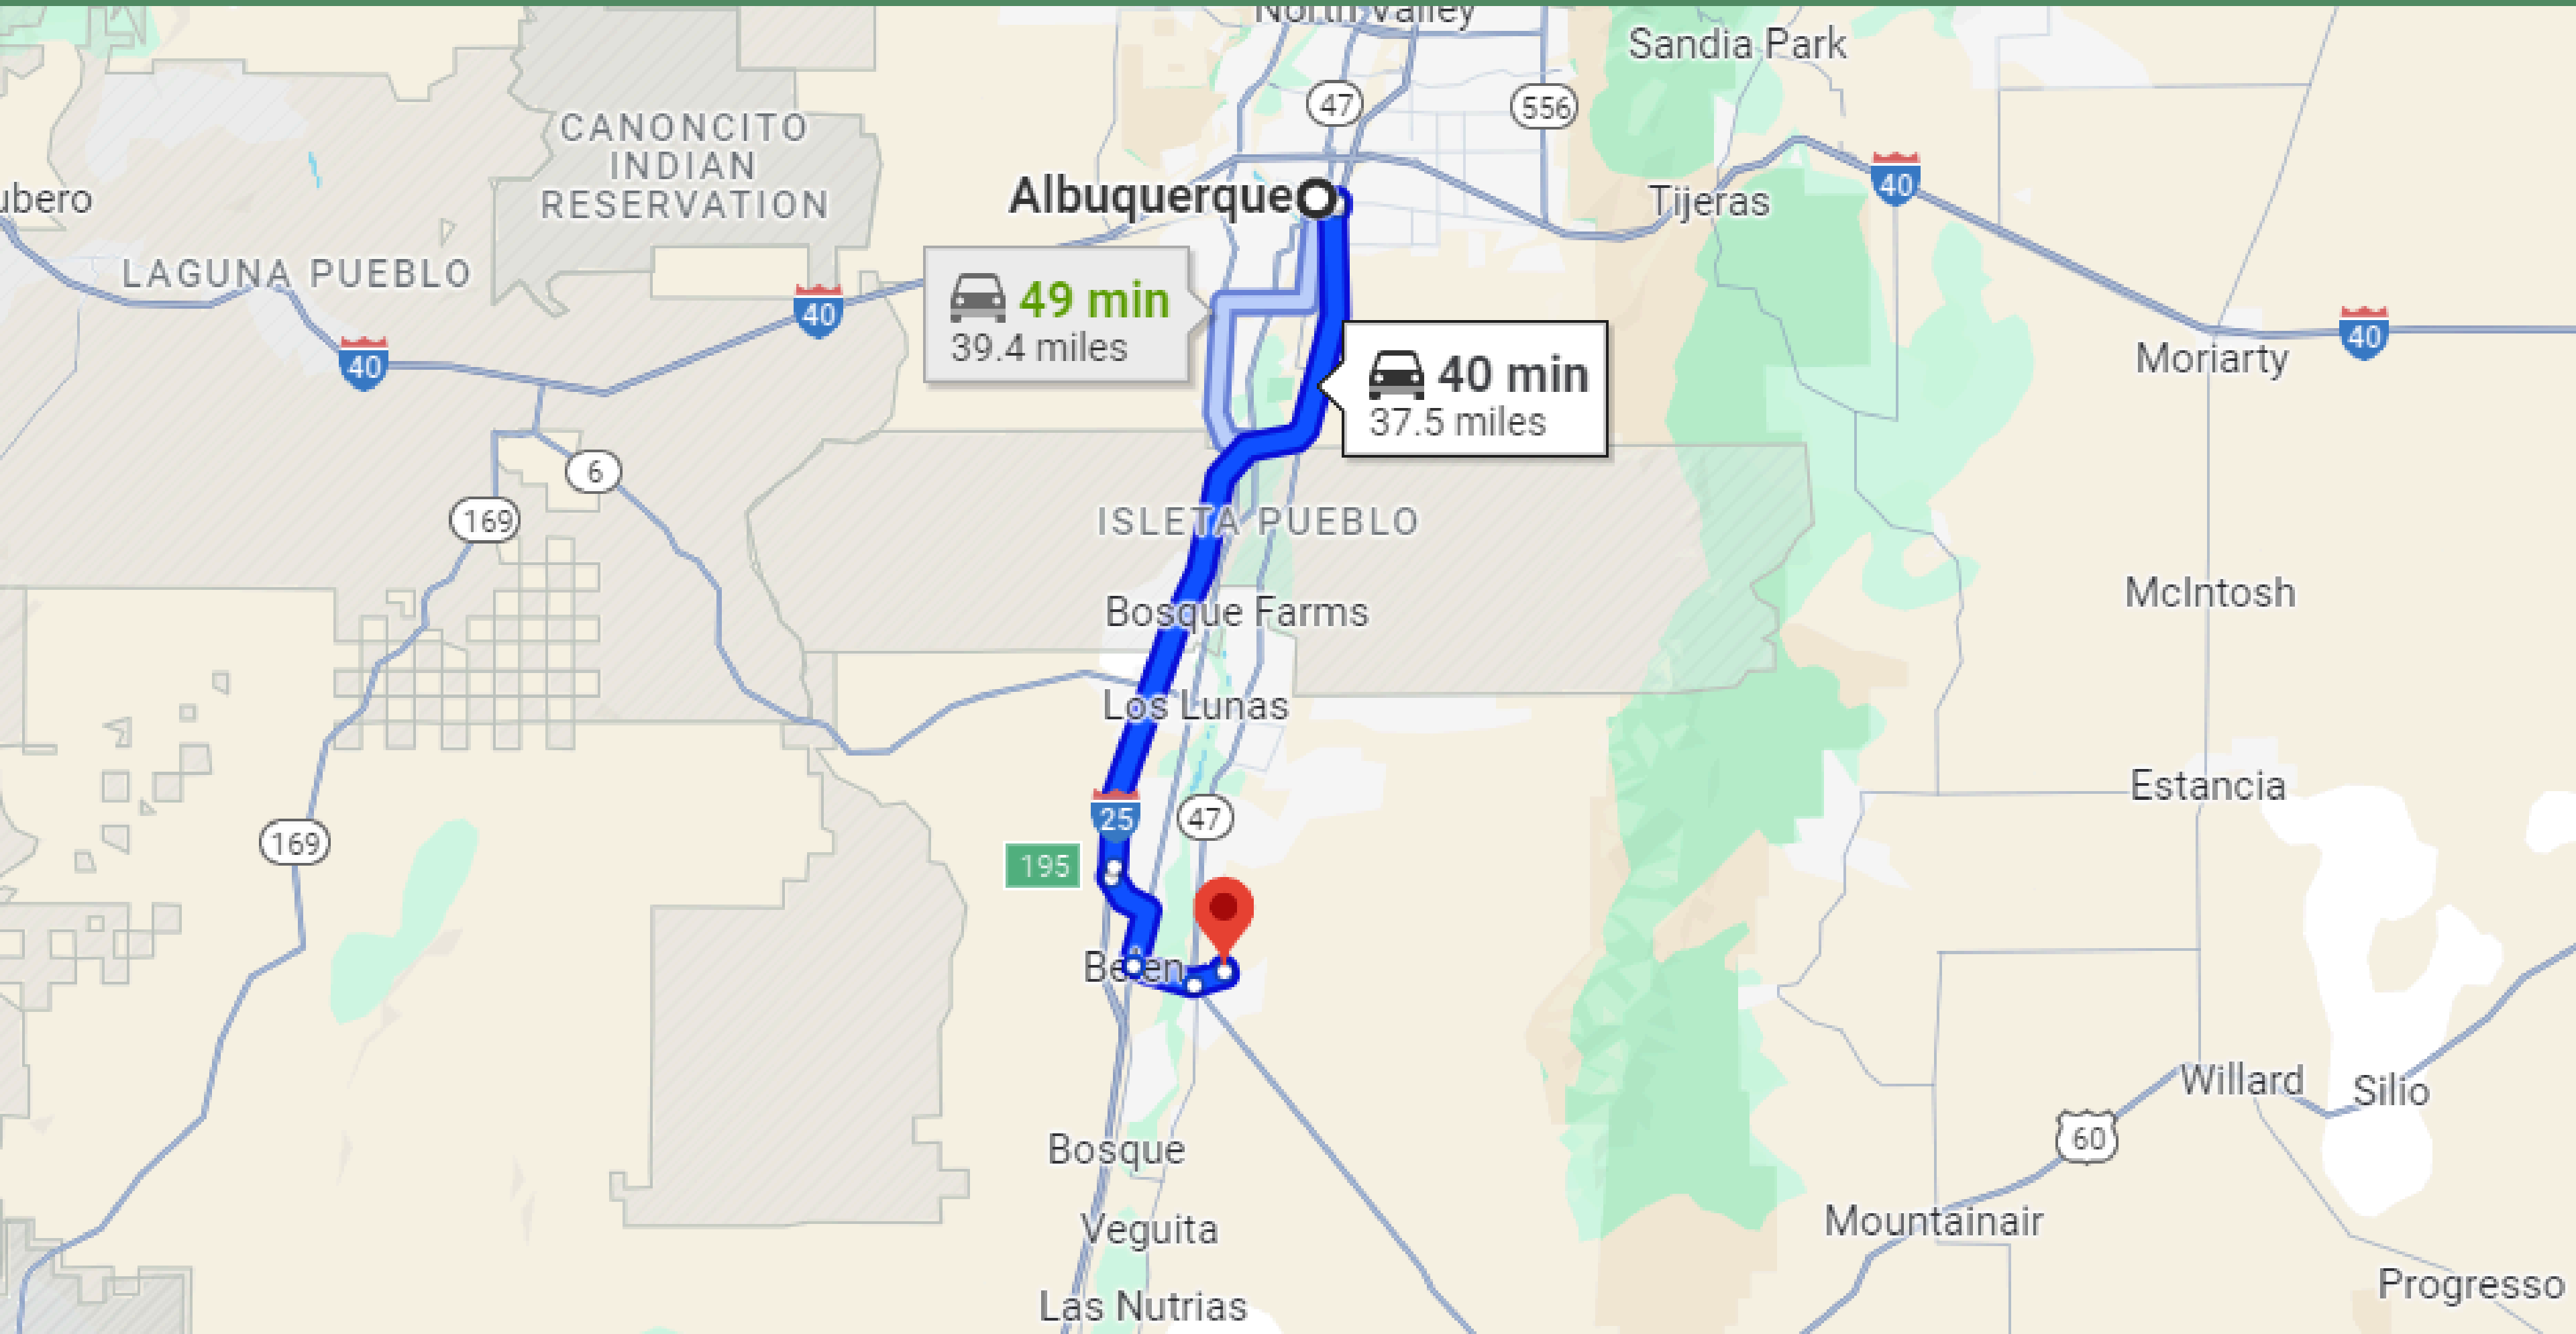

40 MIN'S DRIVE TO ALBUQUERQUE

7-MINUTE DRIVE TO BELEN TOWN

Belen

 7 min
3.9 miles

Rio Communities

Los Trujillos-Gabaldon

Jarales

AZUL

 Sturdy Built Sheds

5-MINUTE DRIVE TO RIO COMMUNITIES

20-MINUTE DRIVE TO LOS LUNAS TOWN