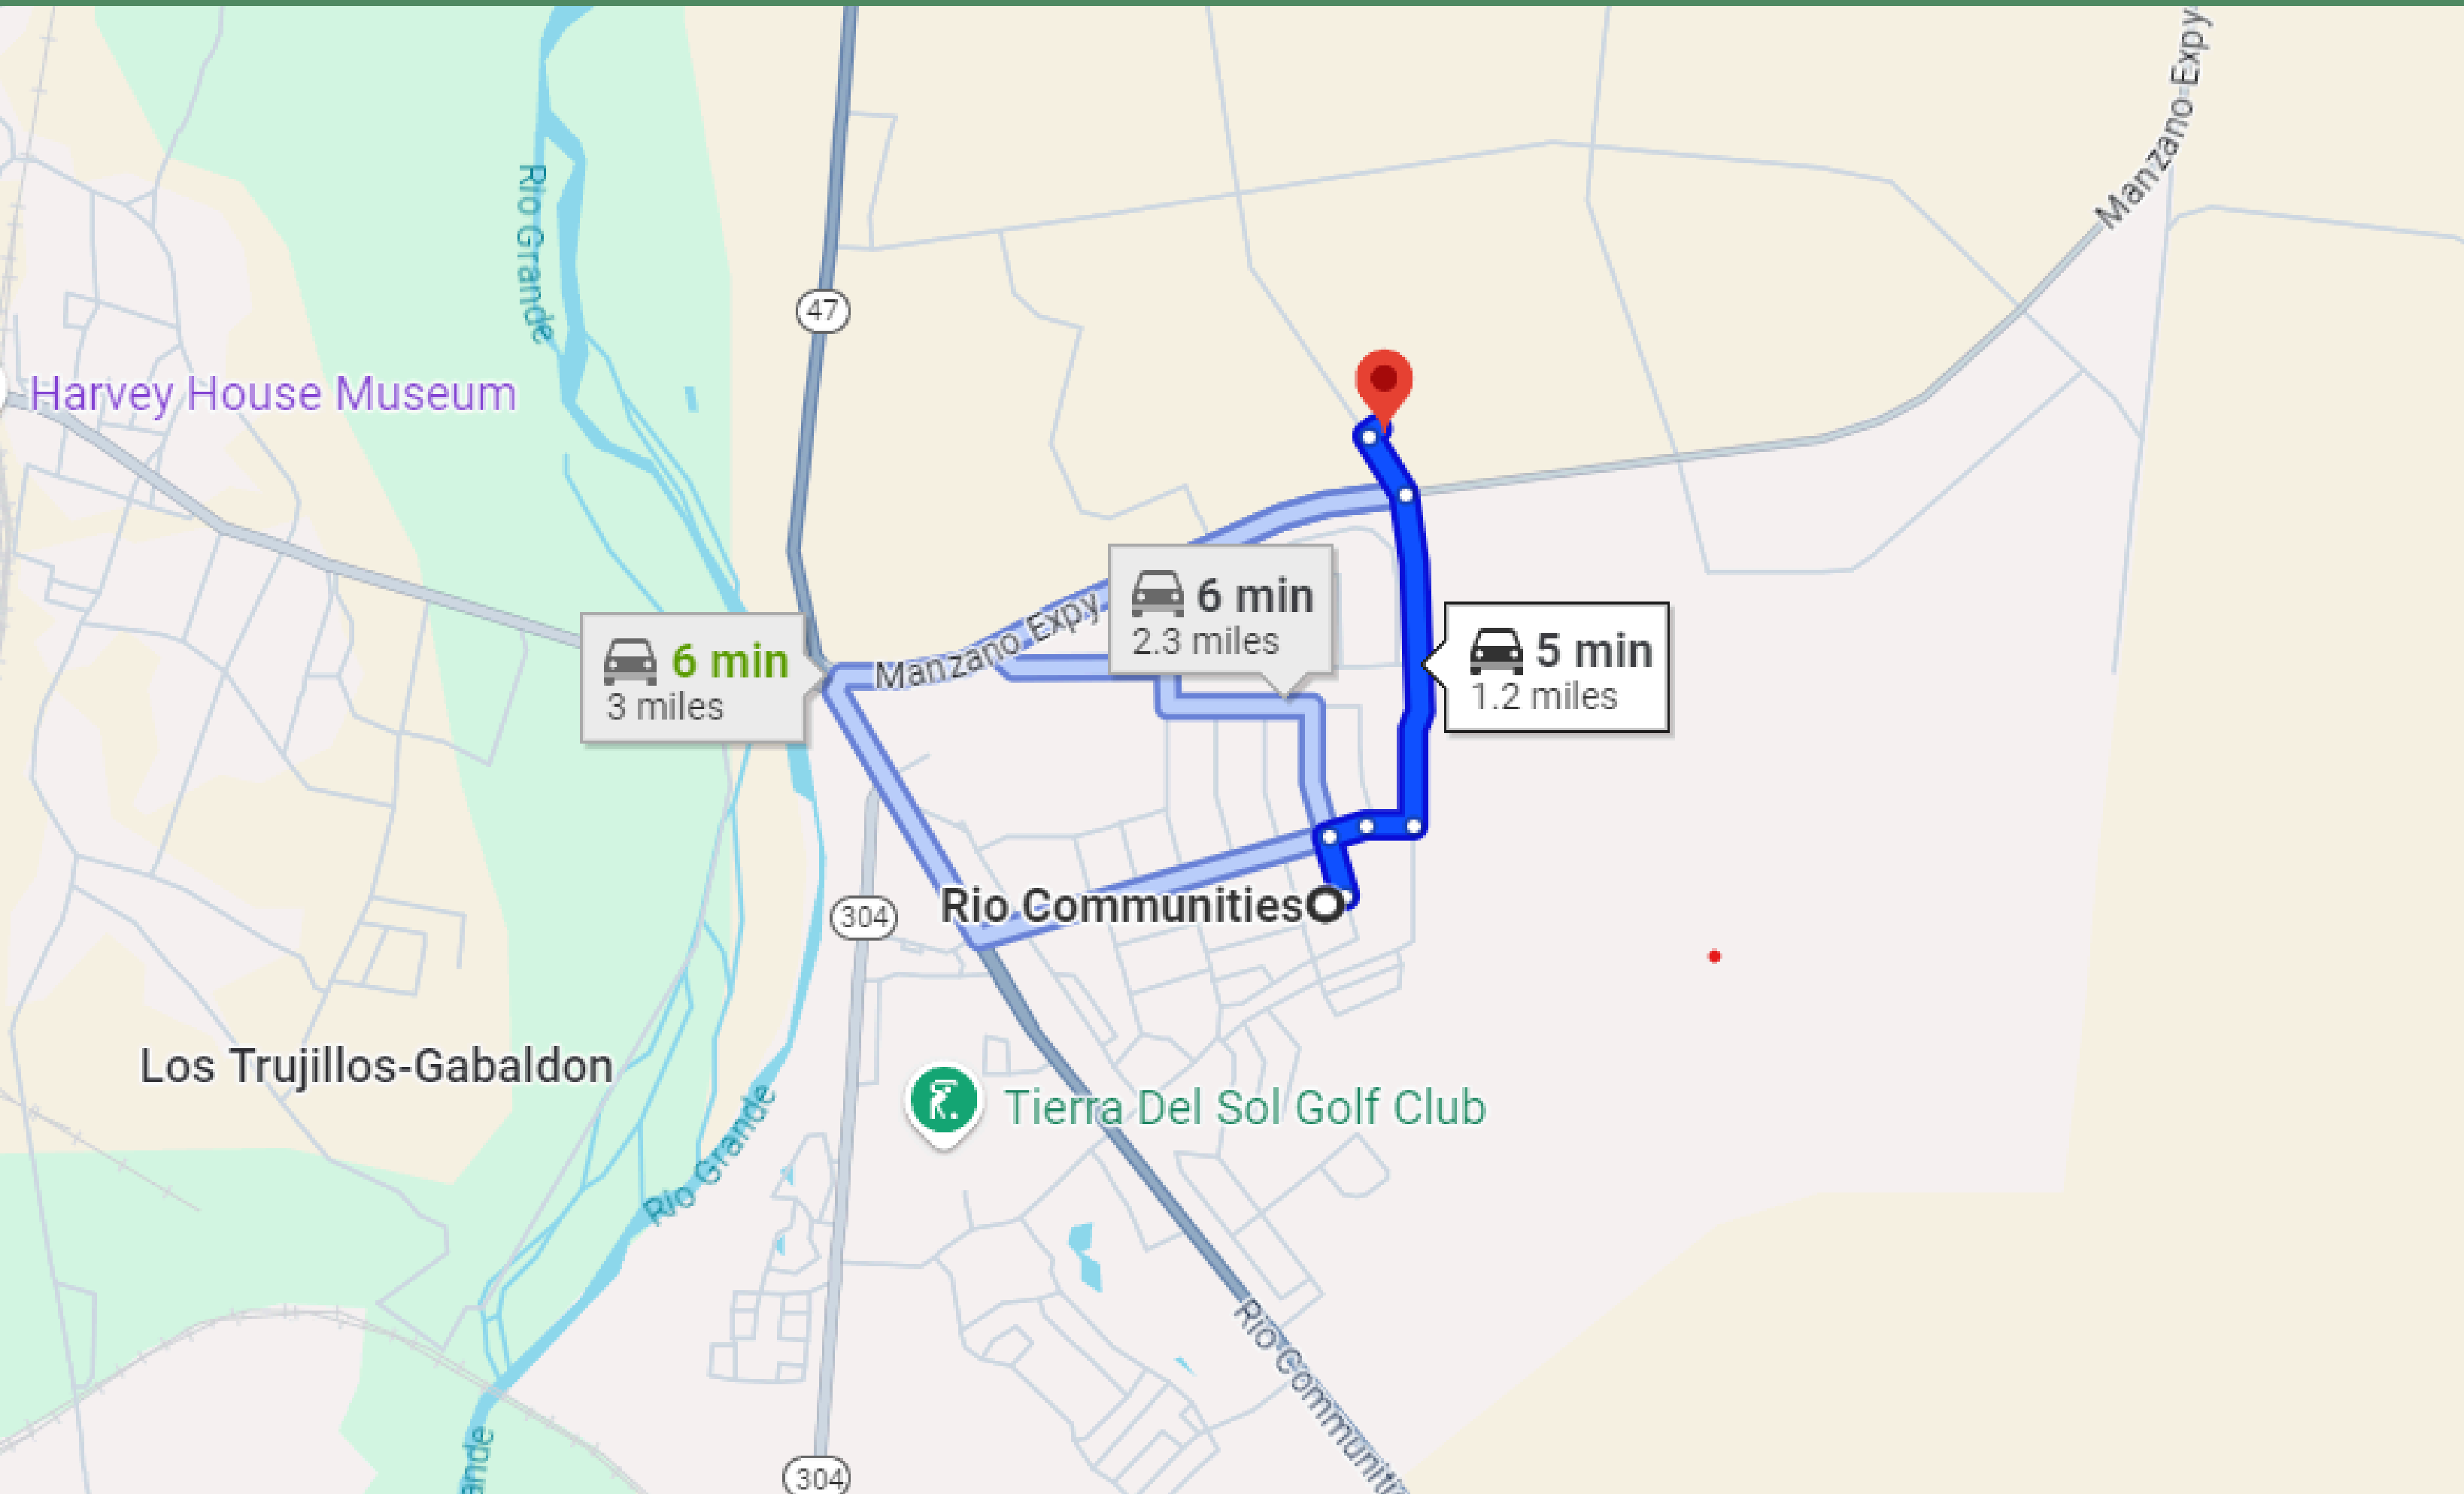

40 MIN'S DRIVE TO ALBUQUERQUE

7-MINUTE DRIVE TO BELEN TOWN

Belen

 7 min
3.9 miles

Rio Communities

Los Trujillos-Gabaldon

Jarales

AZUL

 Sturdy Built Sheds

5-MINUTE DRIVE TO RIO COMMUNITIES

20-MINUTE DRIVE TO LOS LUNAS TOWN