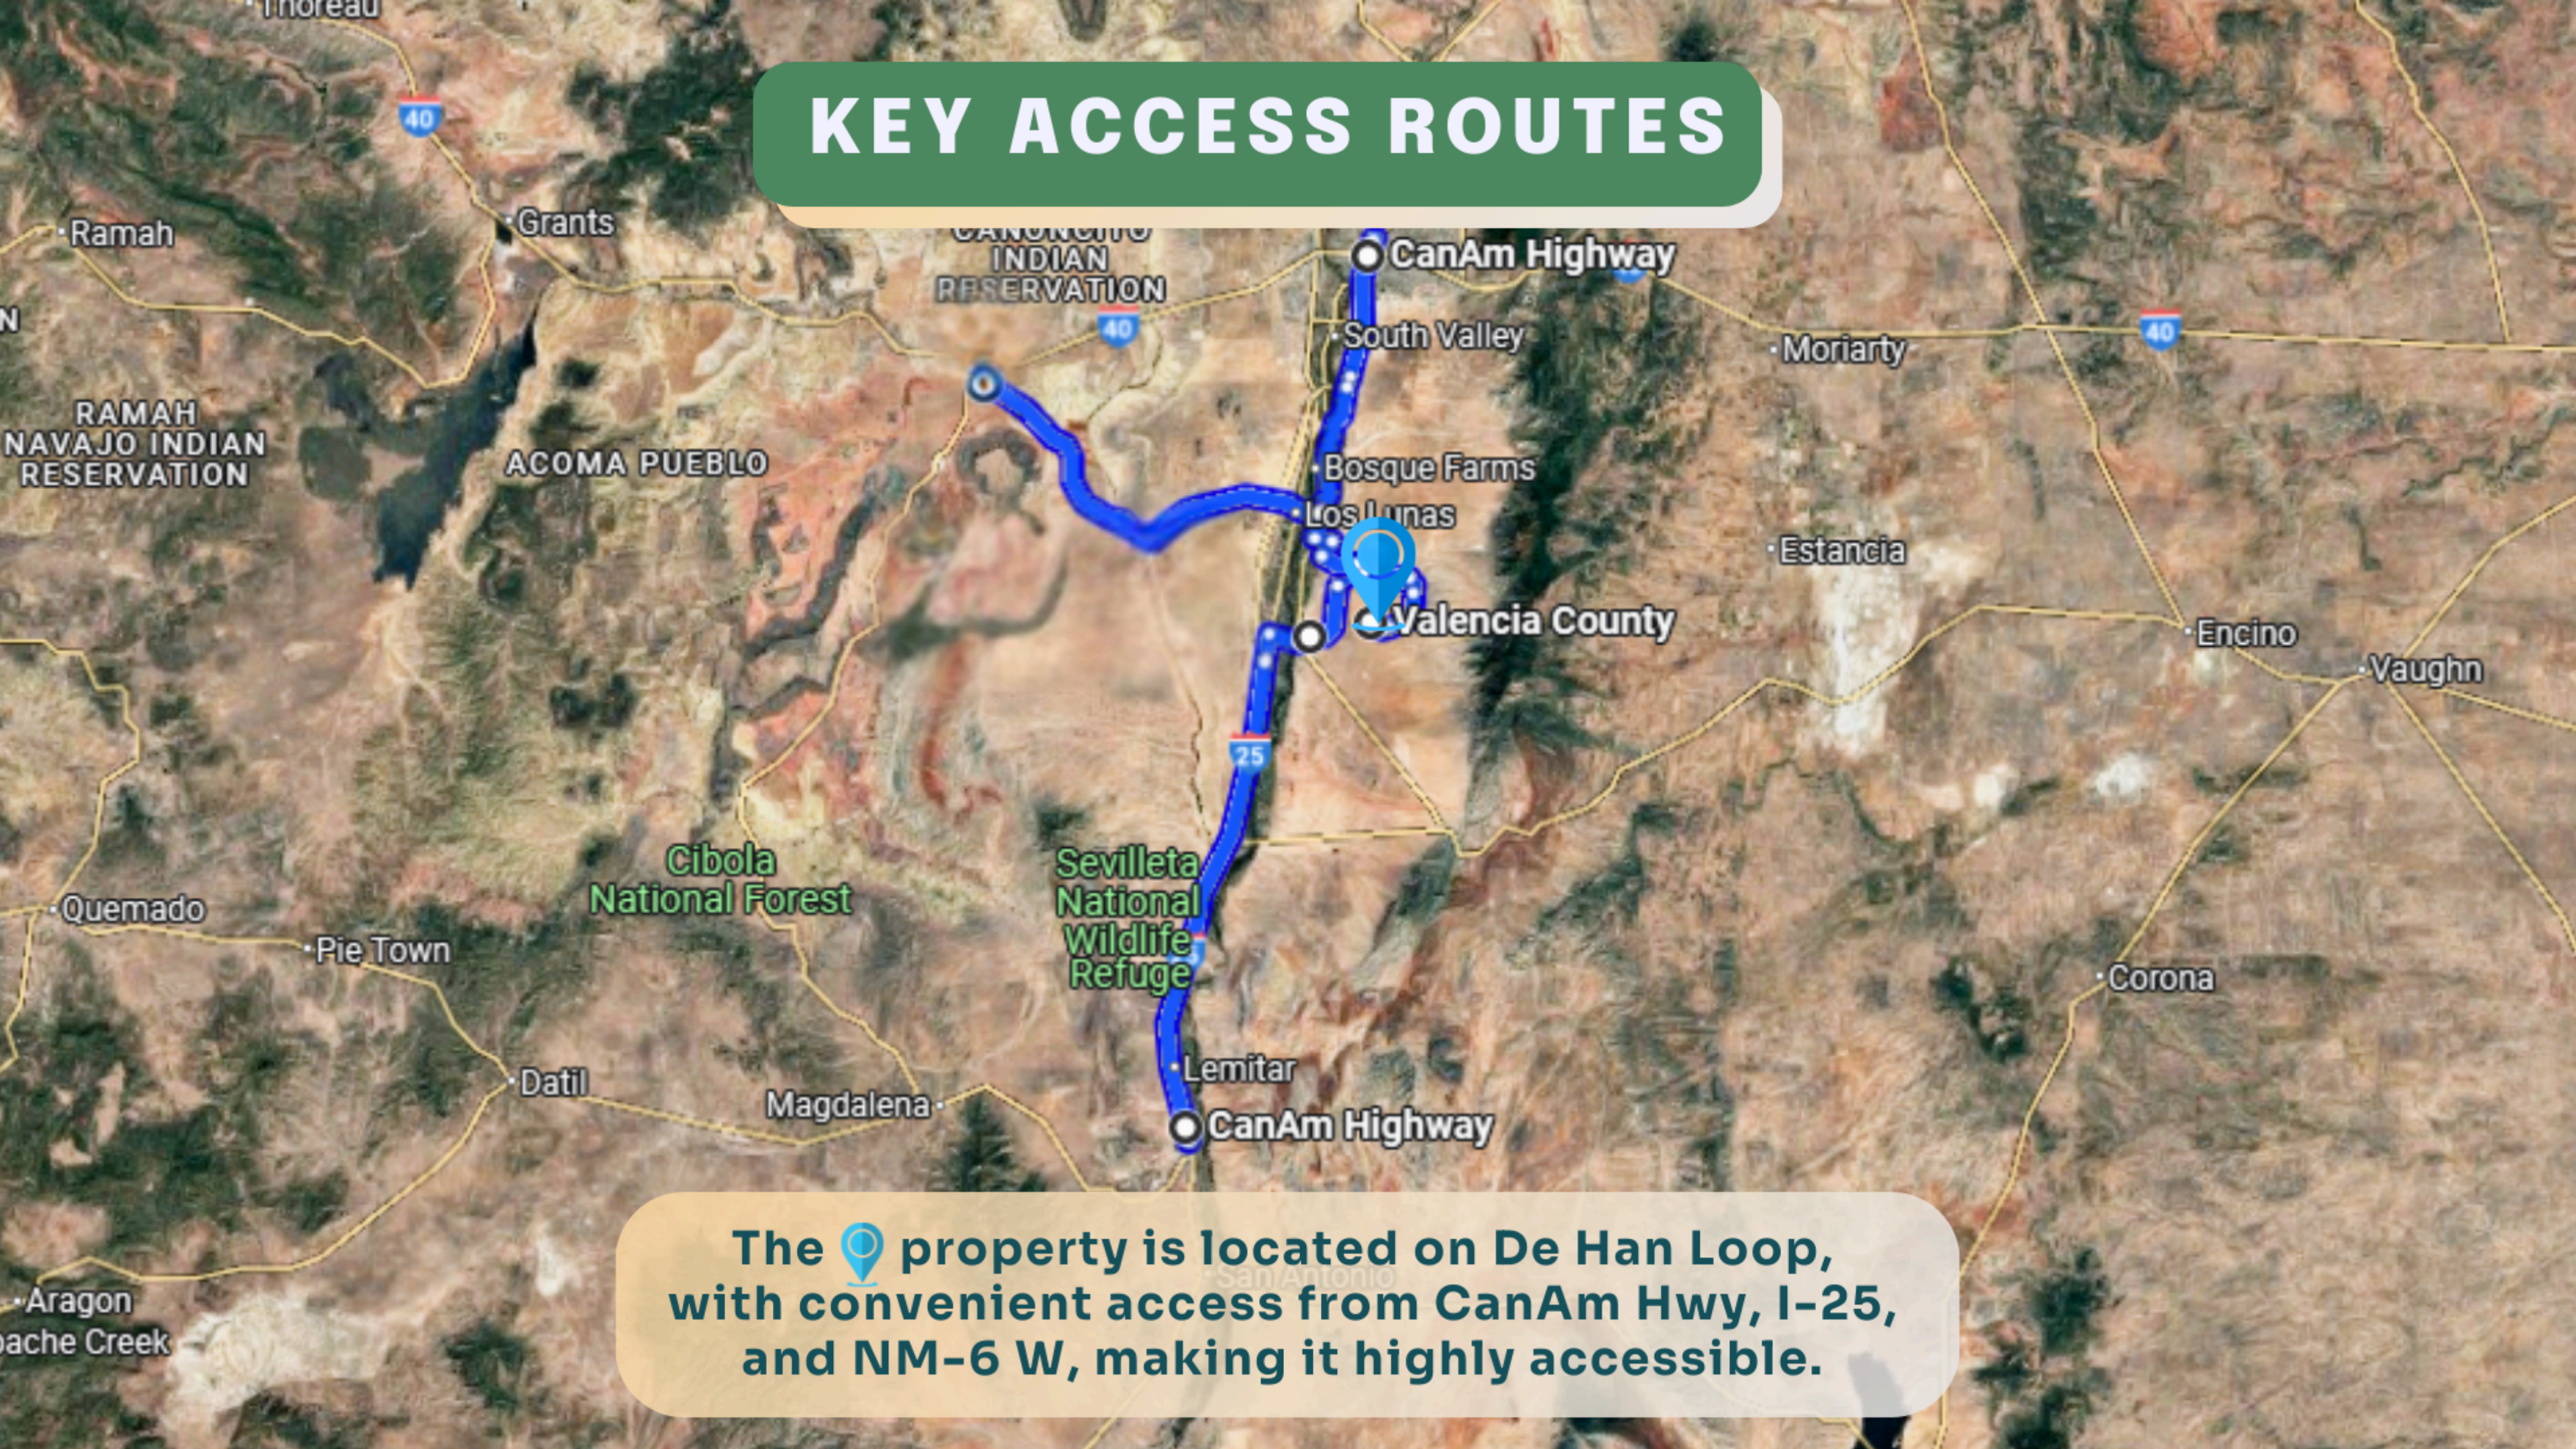

TOWN VIEW

Manzano Expy

Manzano Expy

Rio Communities

Tierra Del Sol Golf Club

Sturdy Built Sheds

Property

COUNTY VIEW

Las Nutrias
Property

Cibola
National Forest

KEY ACCESS ROUTES

The  property is located on De Han Loop, with convenient access from CanAm Hwy, I-25, and NM-6 W, making it highly accessible.

ROAD ACCESS TO THE PROPERTY

**0.2 miles to the right is the property.
Rough road condition**

DRIVING DIRECTIONS

Belen

7 min
3.9 miles

Manzano Expy

Head east on NM-309 E for 2.4 miles, continue onto Manzano Expy for 1.3 miles, turn left onto De Haan Loop, and then right after 0.1 miles. The  property is on the right.