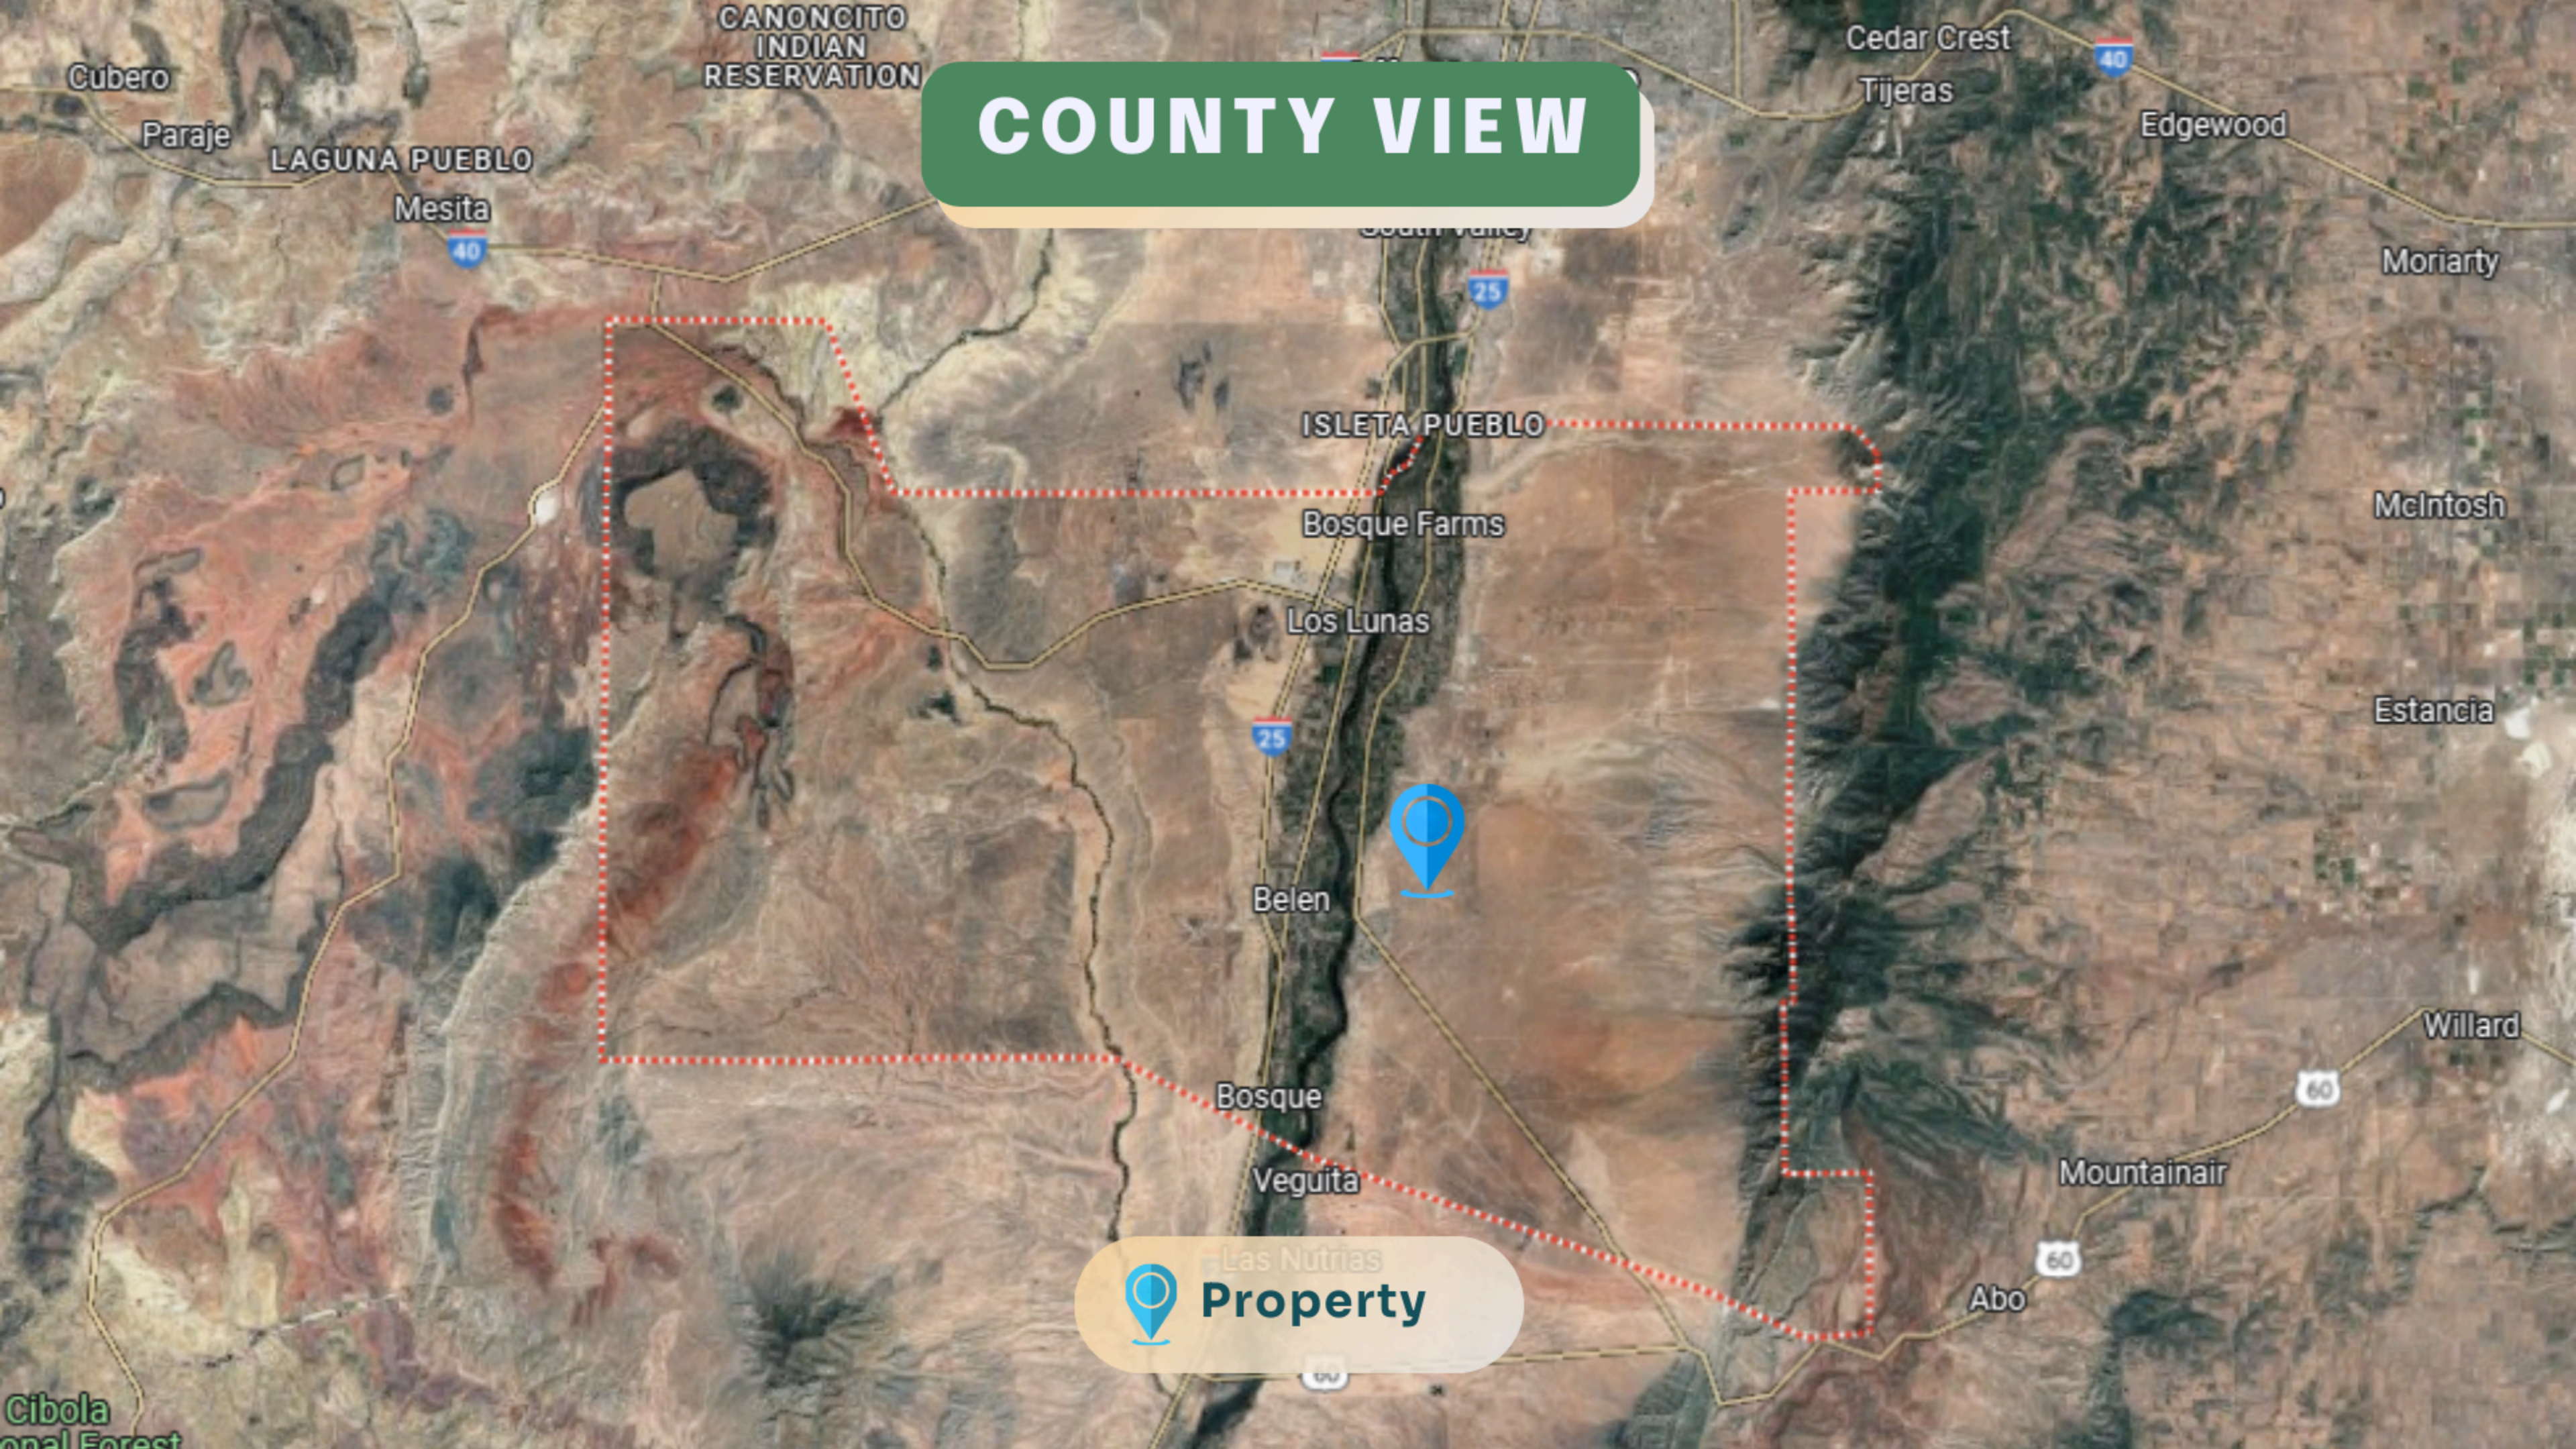

TOWN VIEW

Manzano Expy

Manzano Expy

Rio Communities

Tierra Del Sol Golf Club

Sturdy Built Sheds

Property

COUNTY VIEW

Las Nutrias
Property

Cibola
National Forest

KEY ACCESS ROUTES

The  property is located on De Han Loop, with convenient access from CanAm Hwy, I-25, and NM-6 W, making it highly accessible.

ROAD ACCESS TO THE PROPERTY

**0.2 miles to the right is the property.
Rough road condition**

DRIVING DIRECTIONS

Belen

7 min
3.9 miles

Manzano Expy

Head east on NM-309 E for 2.4 miles, continue onto Manzano Expy for 1.3 miles, turn left onto De Haan Loop, and then right after 0.1 miles. The  property is on the right.

Rio Communities