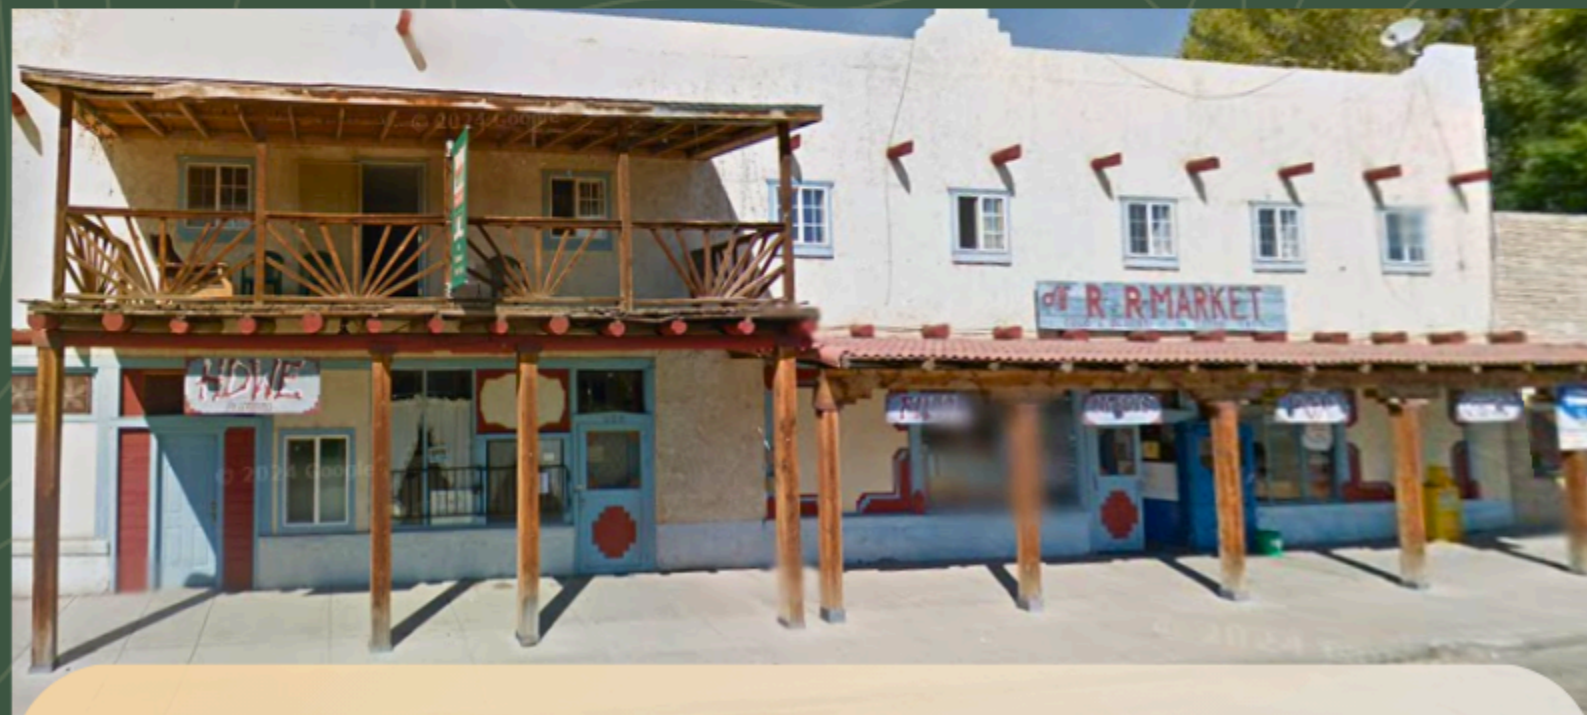

San Luis Peoples Market