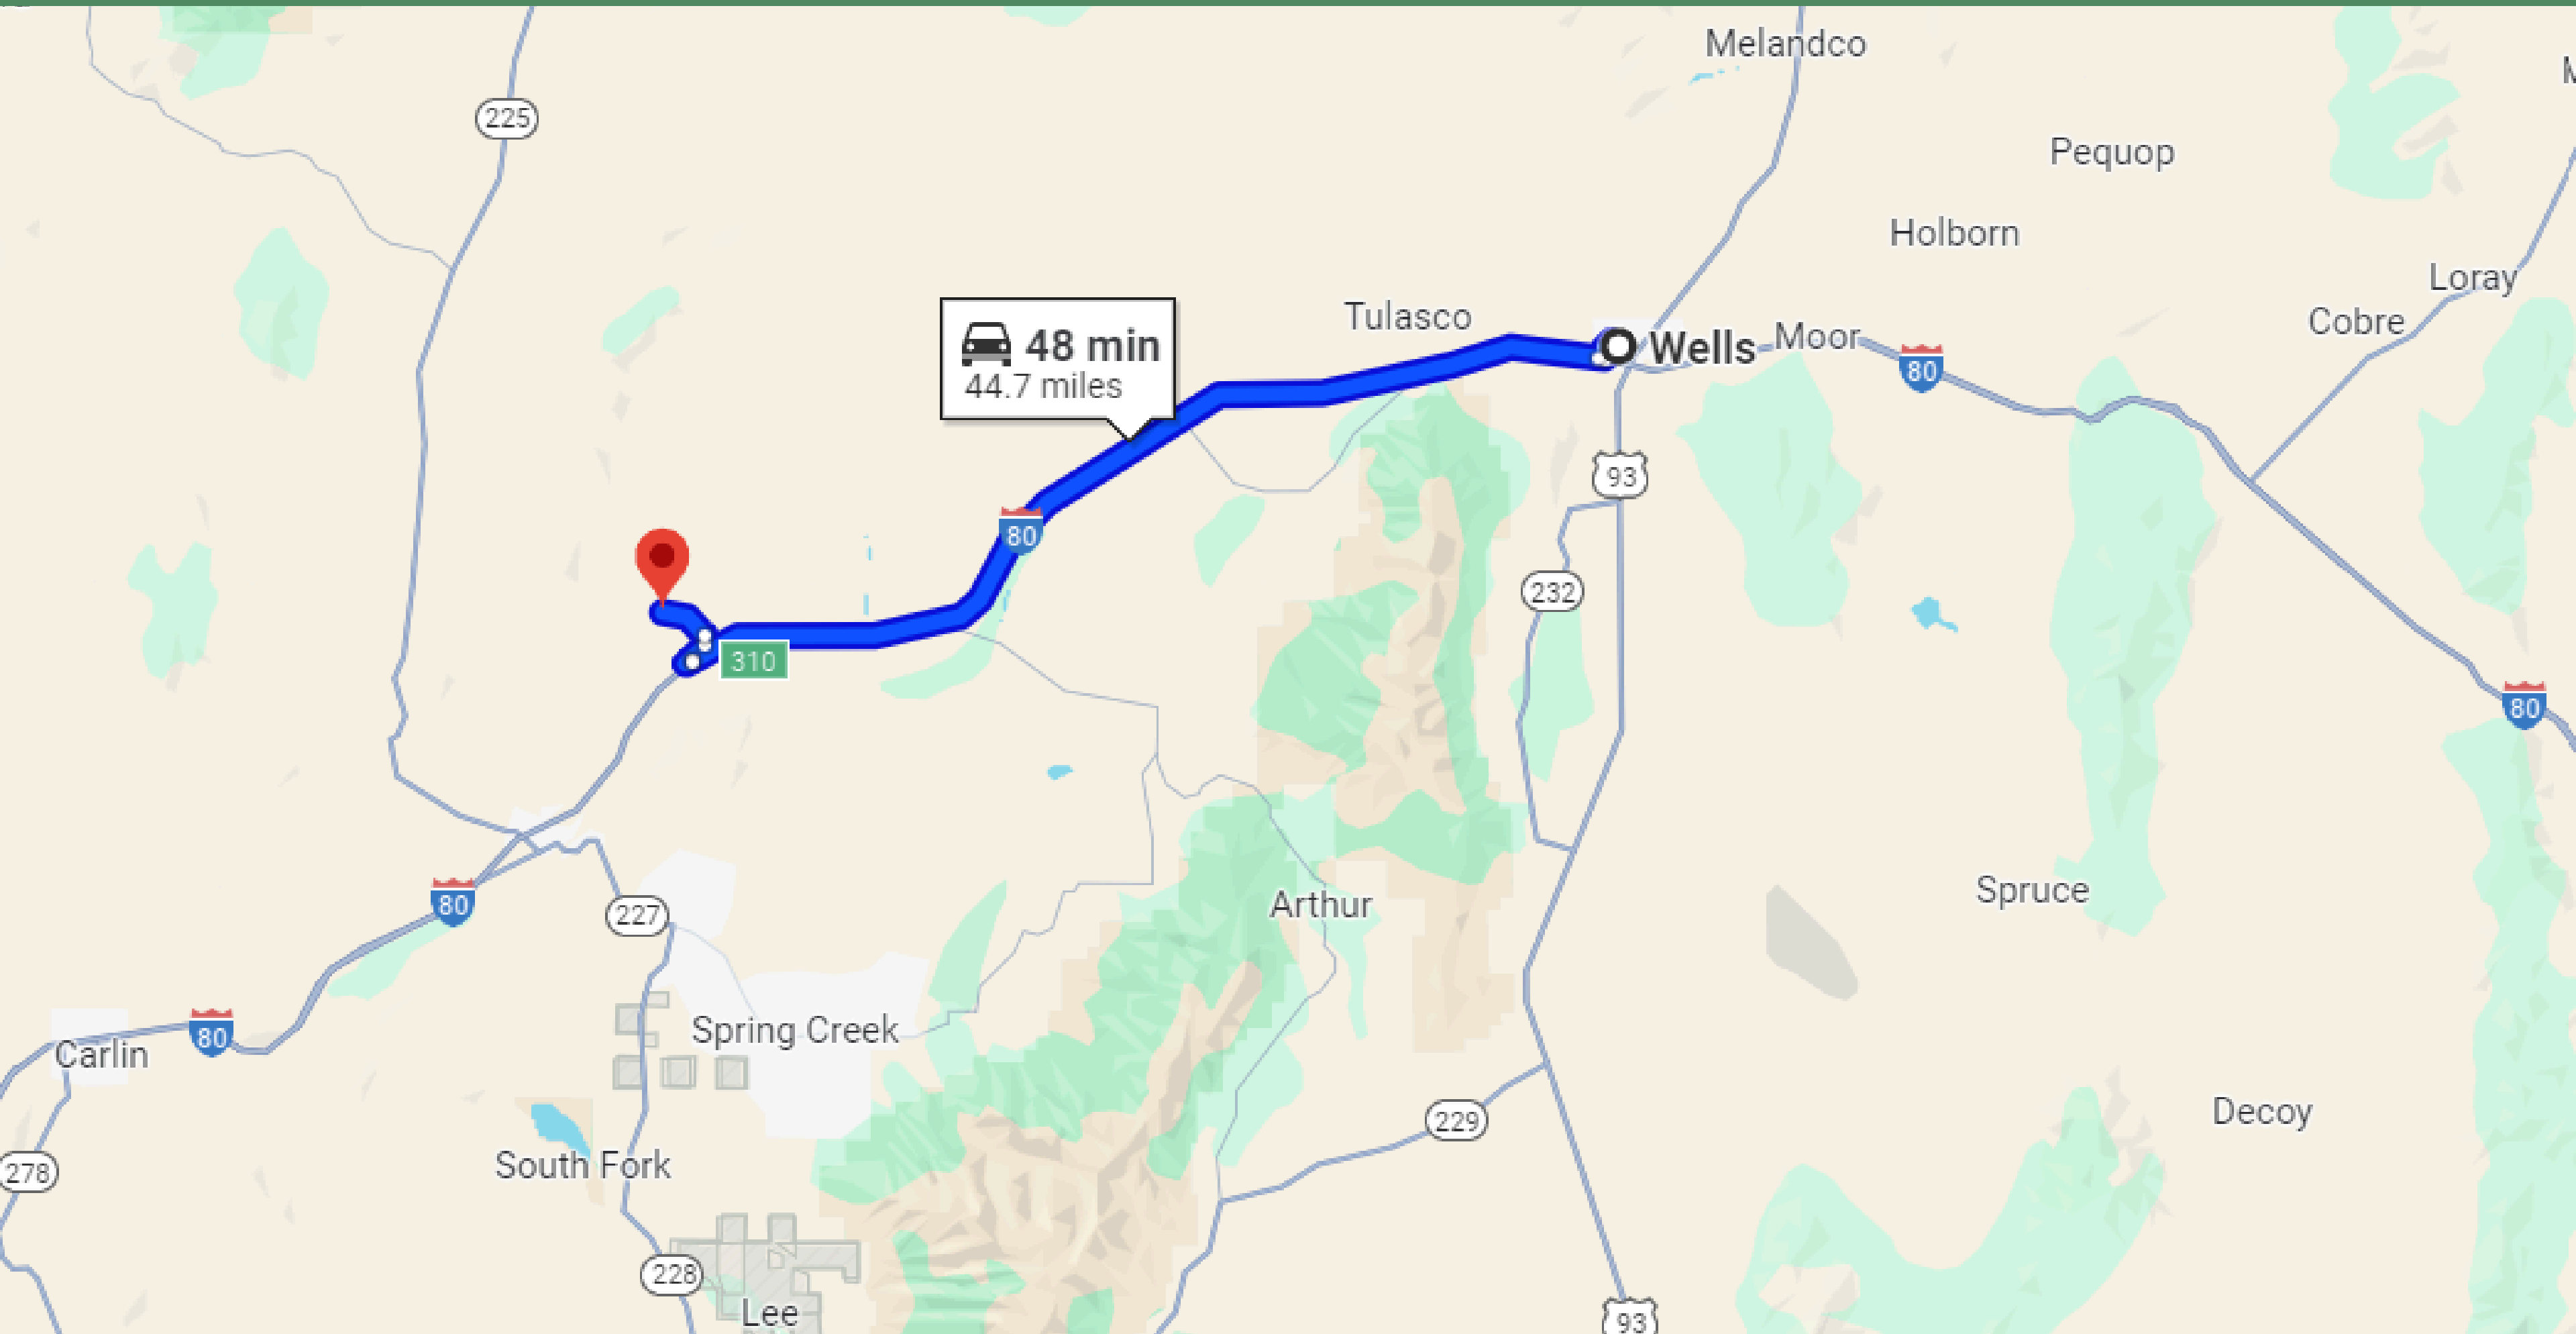

# 22 MIN'S DRIVE TO ELKO TOWN

# 48 MIN'S DRIVE TO WELLS TOWN

# 41 MIN'S DRIVE TO CARLIN TOWN

# 6.5 HRS DRIVE TO LAS VEGAS