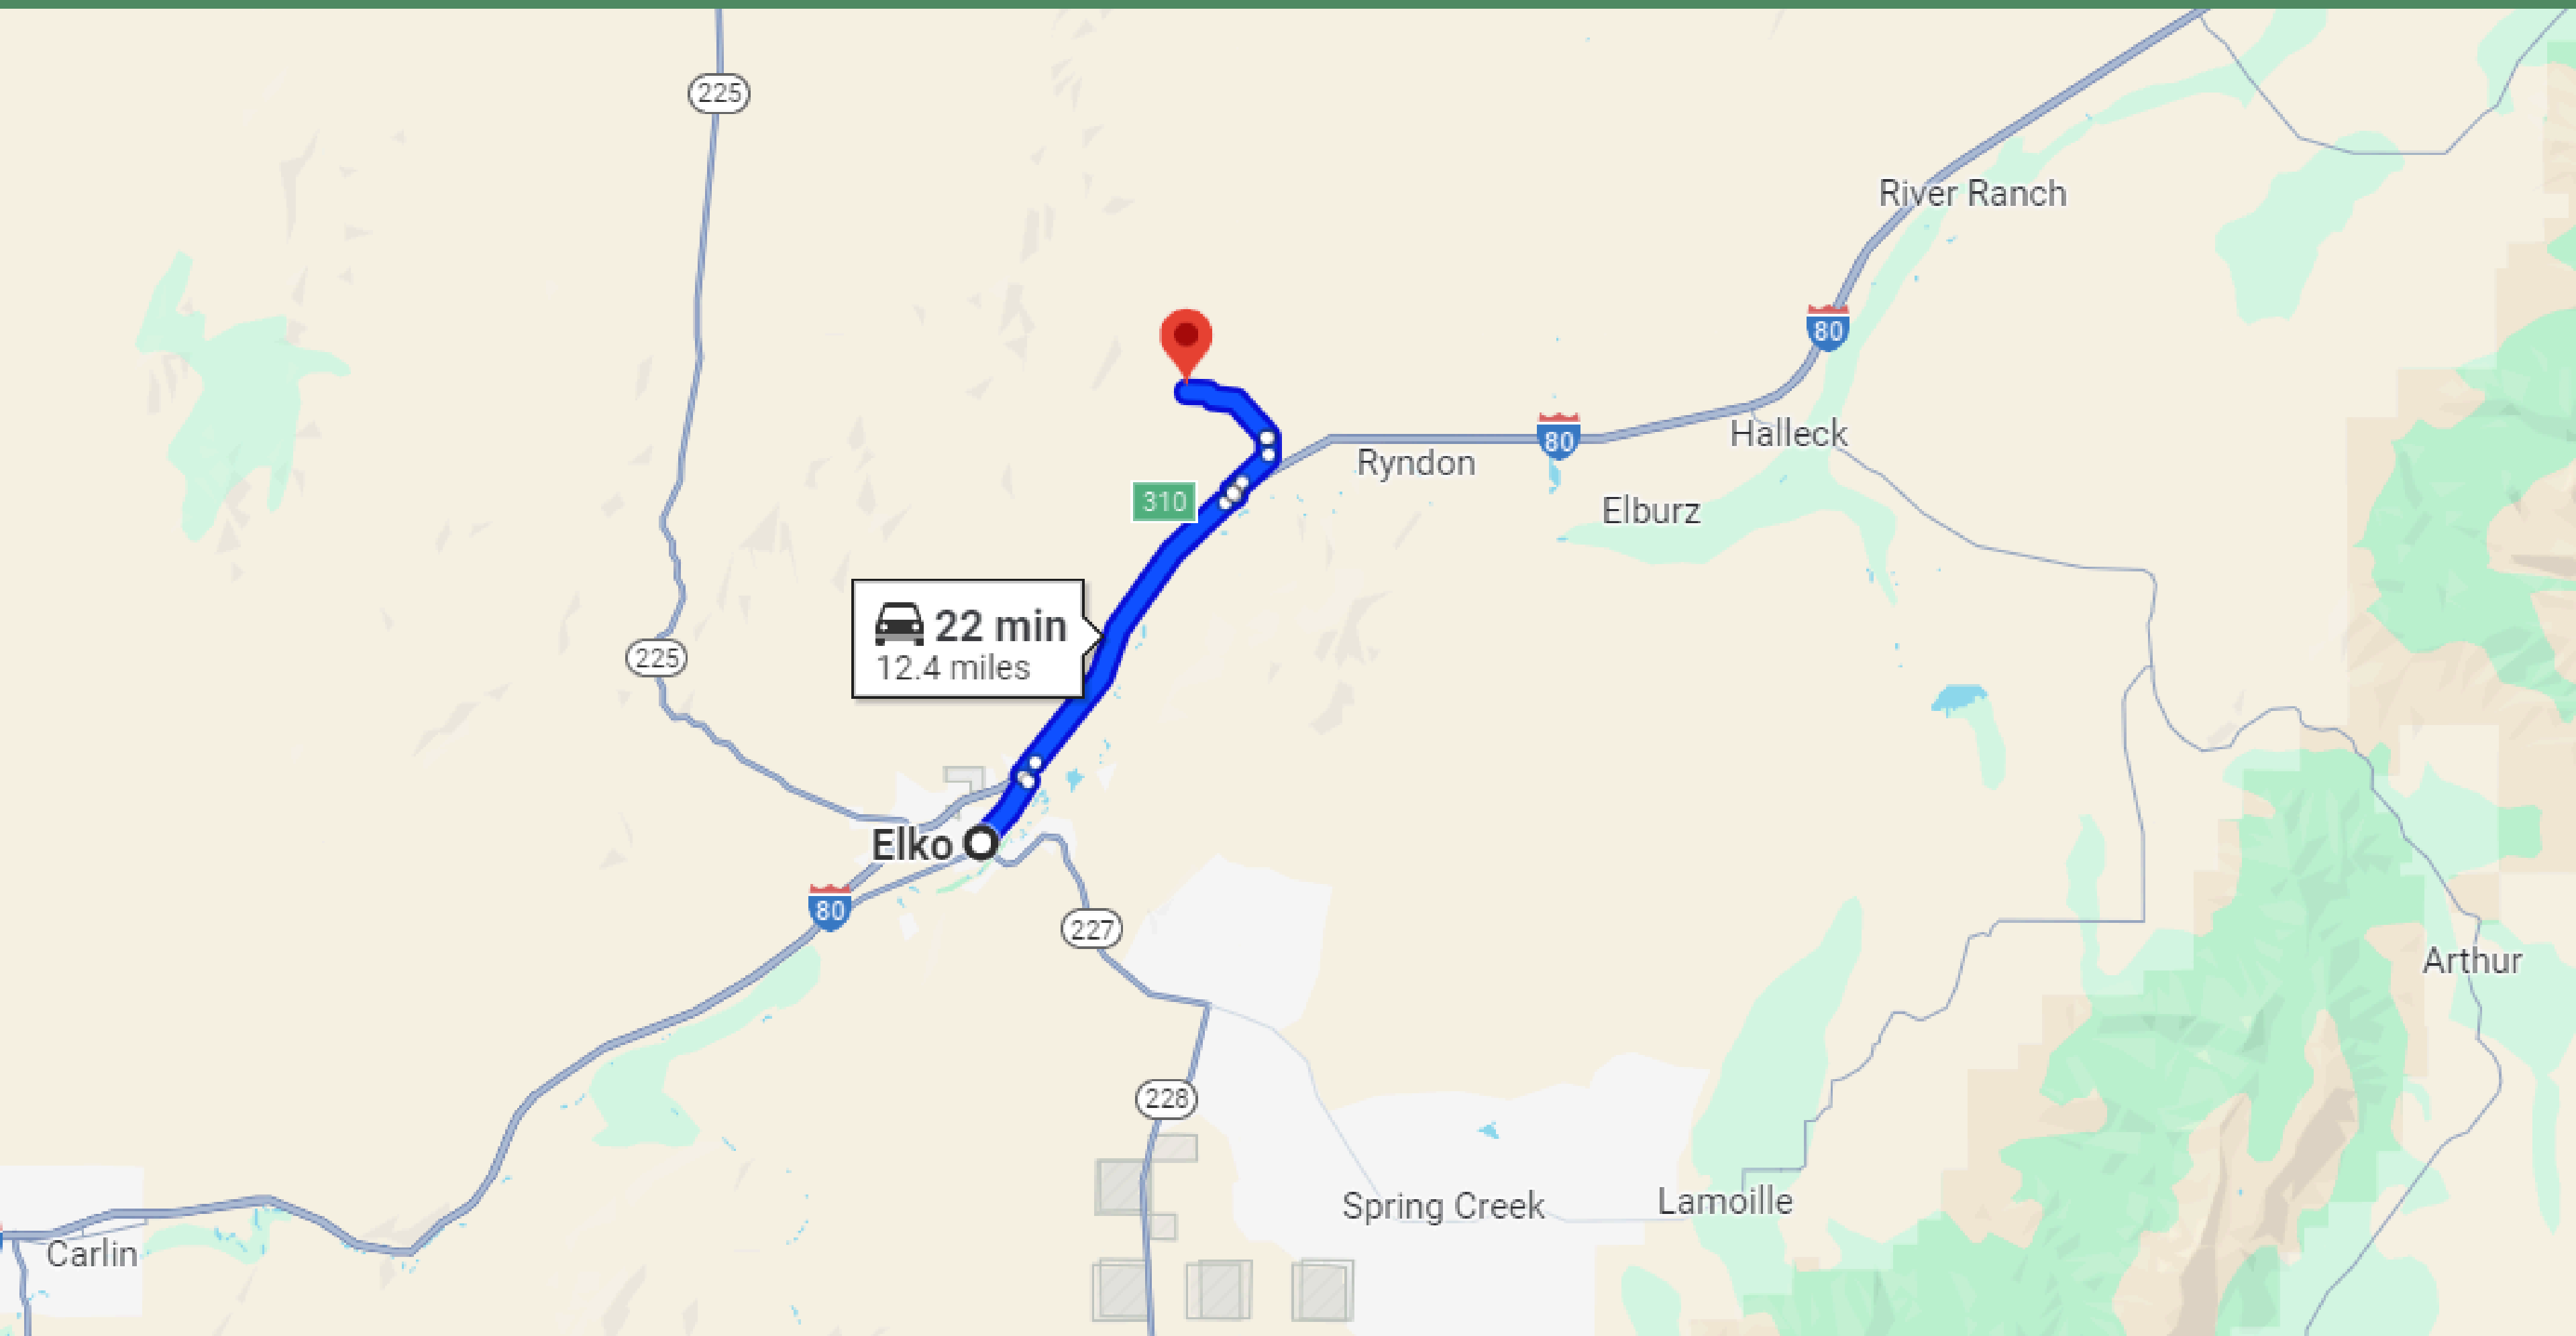

# 22 MIN'S DRIVE TO ELKO TOWN

# 48 MIN'S DRIVE TO WELLS TOWN

# 41 MIN'S DRIVE TO CARLIN TOWN

# 6.5 HRS DRIVE TO LAS VEGAS