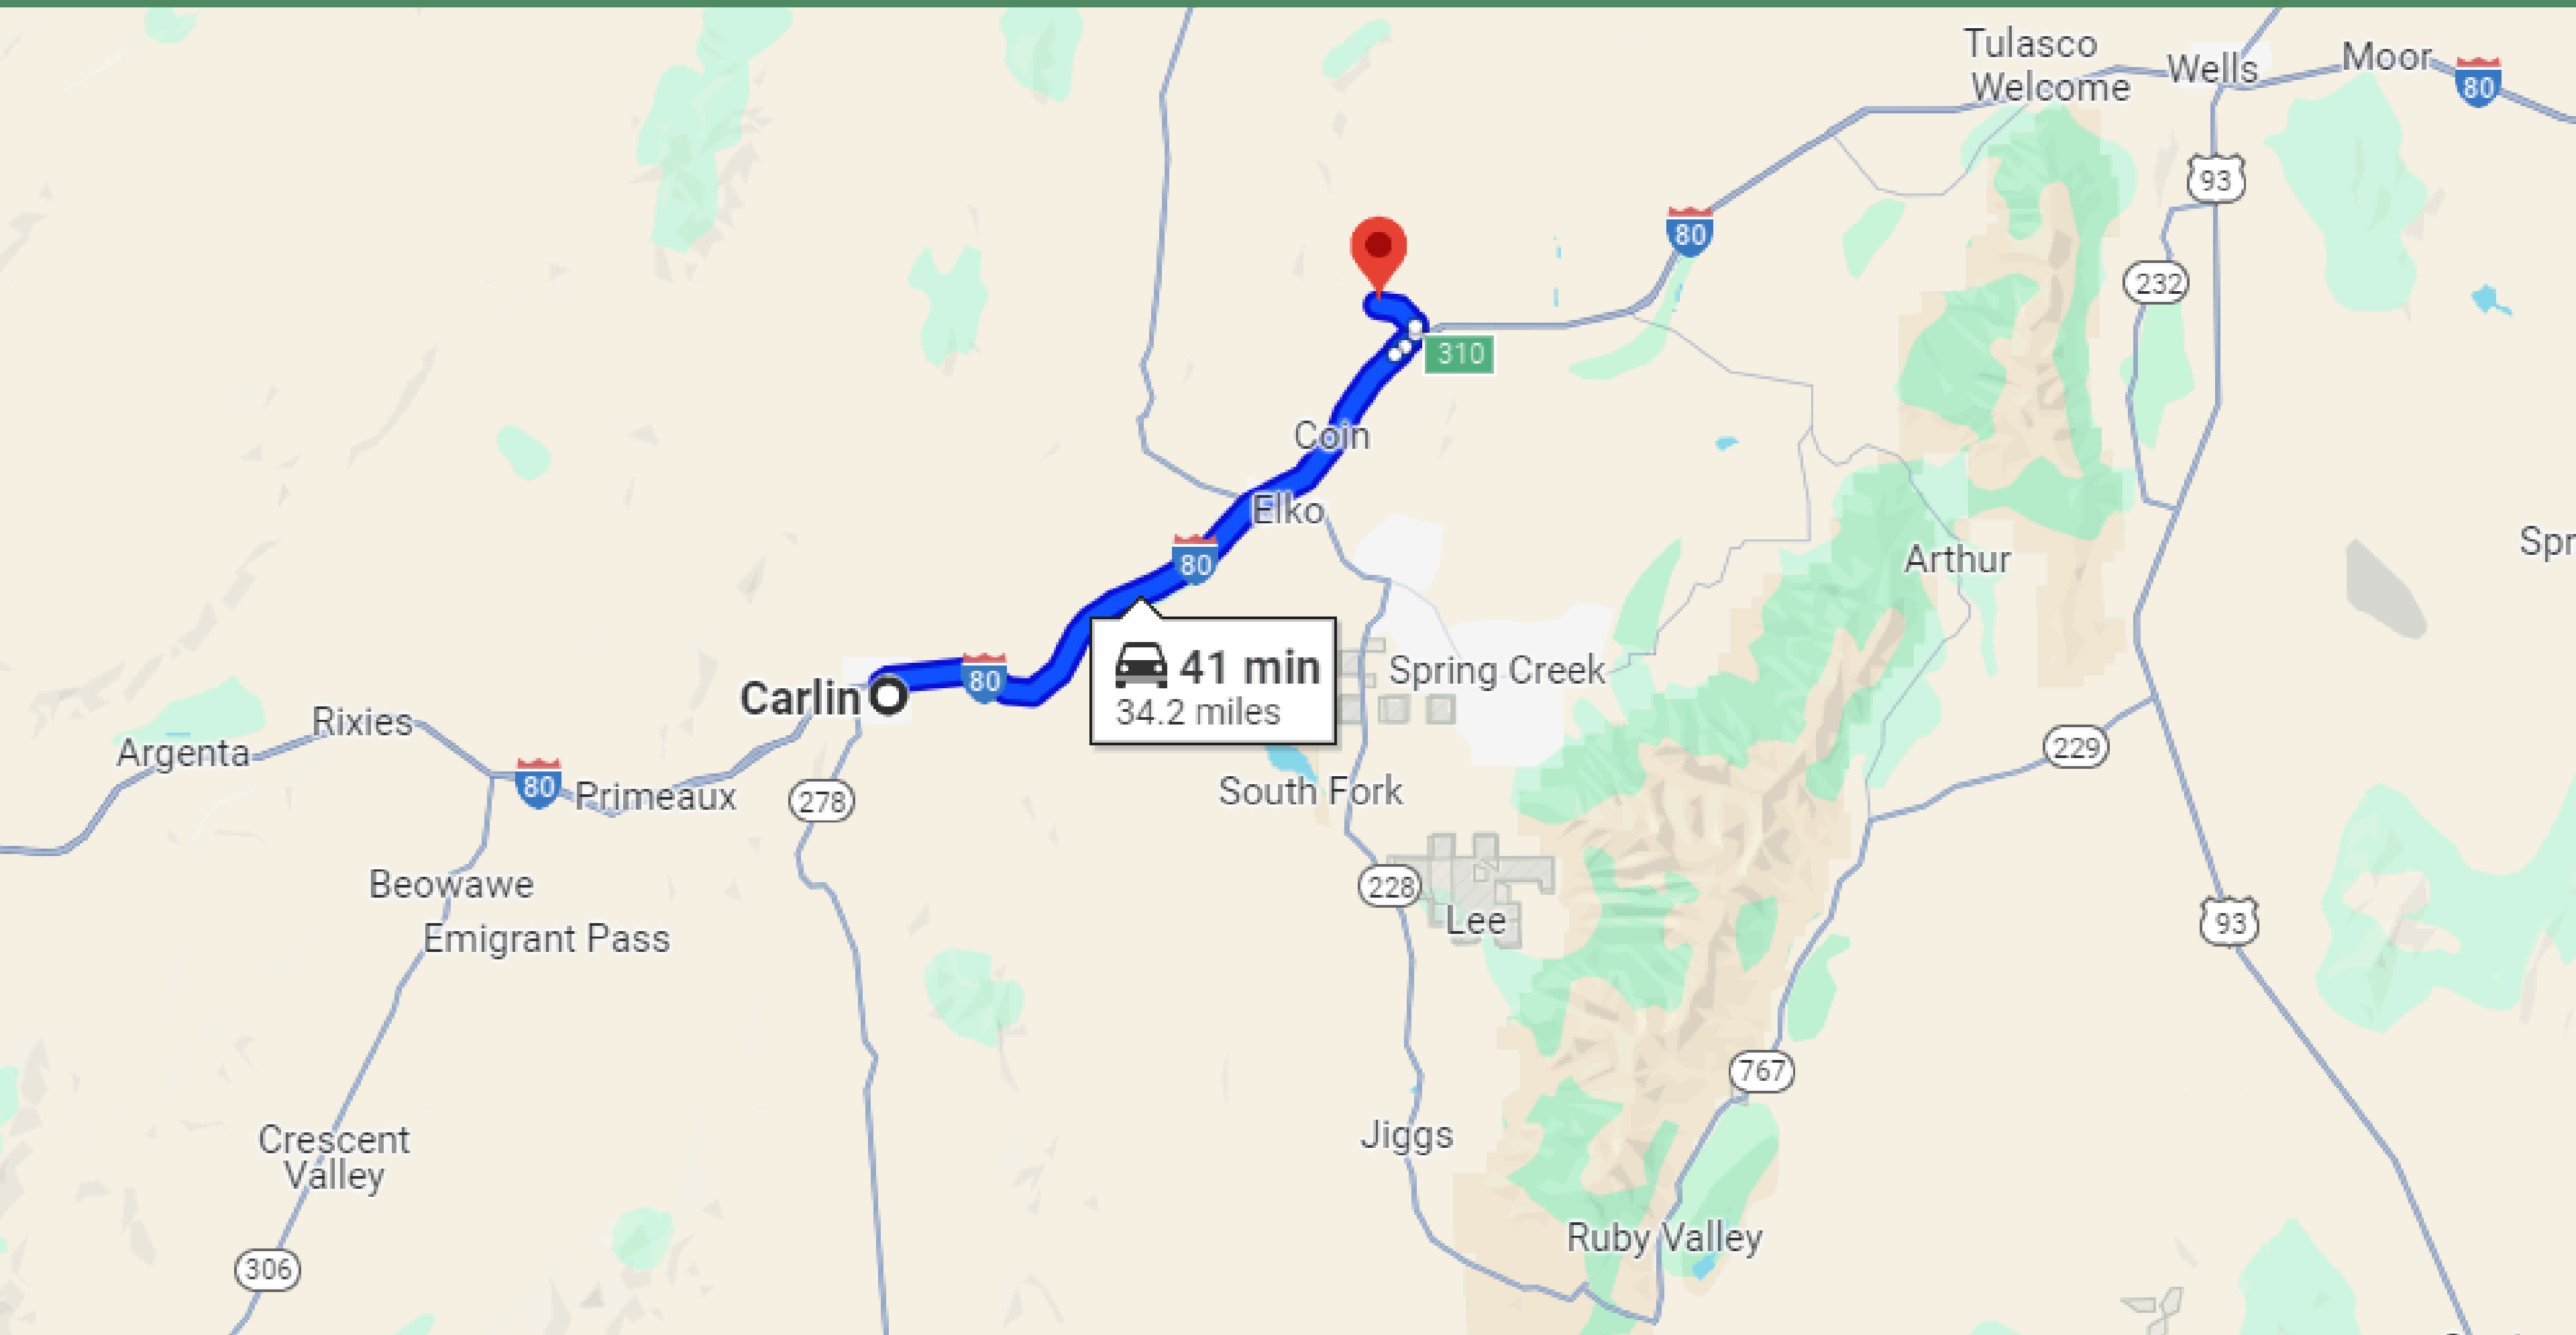

# 22 MIN'S DRIVE TO ELKO TOWN

# 48 MIN'S DRIVE TO WELLS TOWN

# 41 MIN'S DRIVE TO CARLIN TOWN

# 6.5 HRS DRIVE TO LAS VEGAS