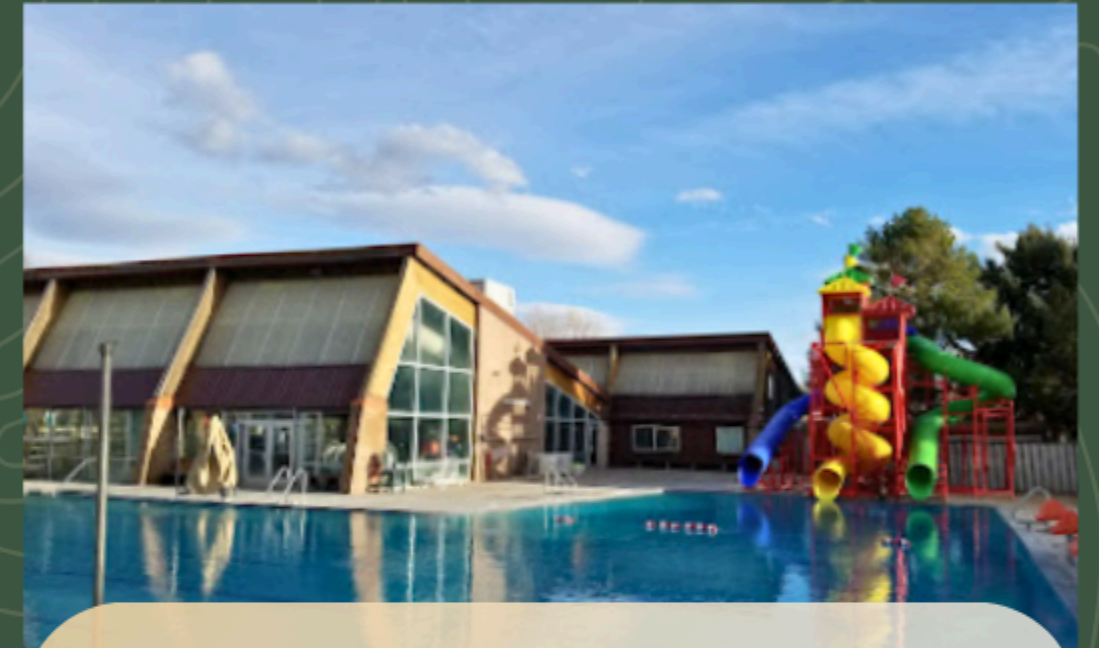

Love's Travel Stop

Flying J Travel Center

NEARBY RECREATIONAL - ELKO

**Northeastern Nevada
Museum**

Main City Park

Elko Swimming Pool

**Commercial Fun
Center**

Johnny Appleseed Park

**The Commercial
Casino**

NEARBY RECREATIONAL - SPRING CREEK

TDC Athletics

Spring Creek Golf Course

Horse Palace

**True Obsession
Outdoors**

Horse Palace Trails

The Marina

NEARBY RECREATIONAL - CARLIN

Carlin Playground

Carlin Chinese Gardens

Carlin Park

Carlin Skatepark

Carlin Basketball Courts

**Carlin Open Door
Senior Center**

NEARBY RECREATIONAL - WELLS