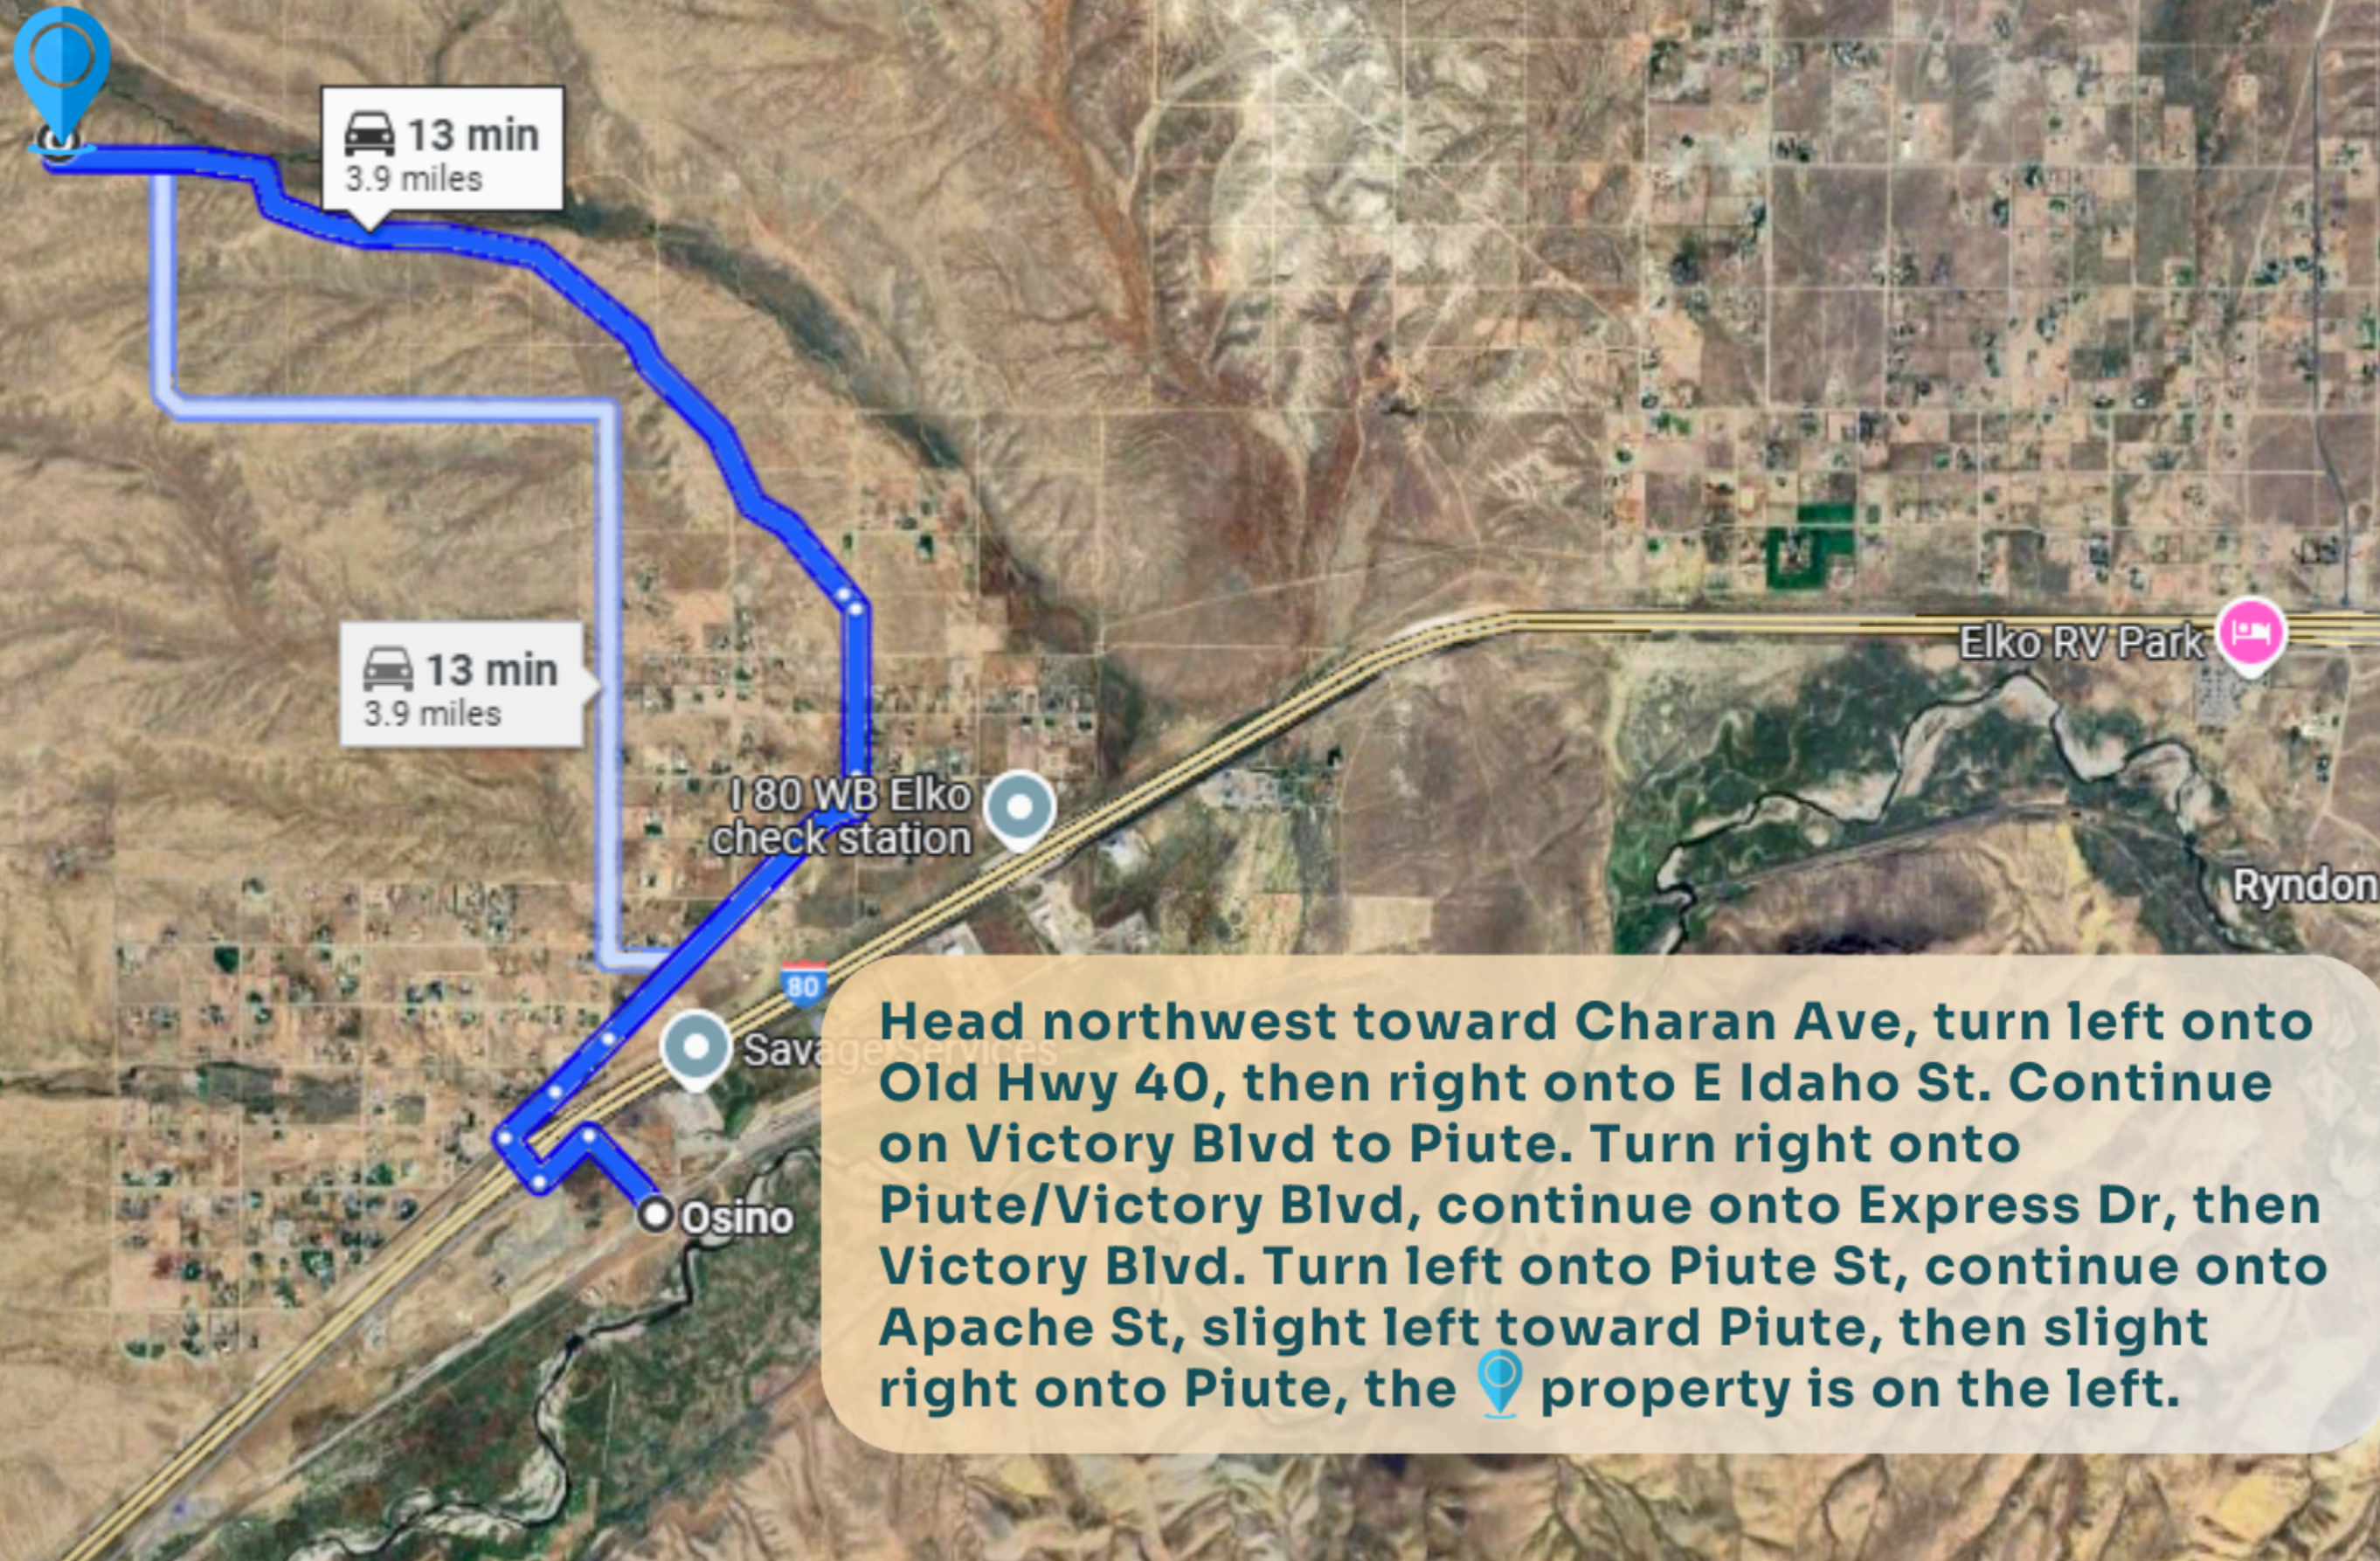

I 80 WB Elko
check station 

NNE Construction 

East Idaho Street 

Osino 

The  property is located on Piute Street and can only be accessed via East Idaho Street, which connects to the Dwight D. Eisenhower Highway (Interstate 80).

Elko RV

DRIVING DIRECTIONS

 13 min
3.9 miles

 13 min
3.9 miles

I 80 WB Elko
check station

Elko RV Park

Ryndon

Osino

Head northwest toward Charan Ave, turn left onto Old Hwy 40, then right onto E Idaho St. Continue on Victory Blvd to Piute. Turn right onto Piute/Victory Blvd, continue onto Express Dr, then Victory Blvd. Turn left onto Piute St, continue onto Apache St, slight left toward Piute, then slight right onto Piute, the  property is on the left.

26 MIN (14.3 MILES)

THIS PROPERTY IS 26 MIN (14.3 MILES) TO NORTHEASTERN NEVADA REGIONAL HOSPITAL IN ELKO, NV.

Walmart Supercenter

23 min
13.7 miles

27 min
13.8 miles

23 MIN (13.8MILES)

THIS PROPERTY IS 23 MIN (13.8MILES) TO WALMART SUPERCENTER IN ELKO, NV.