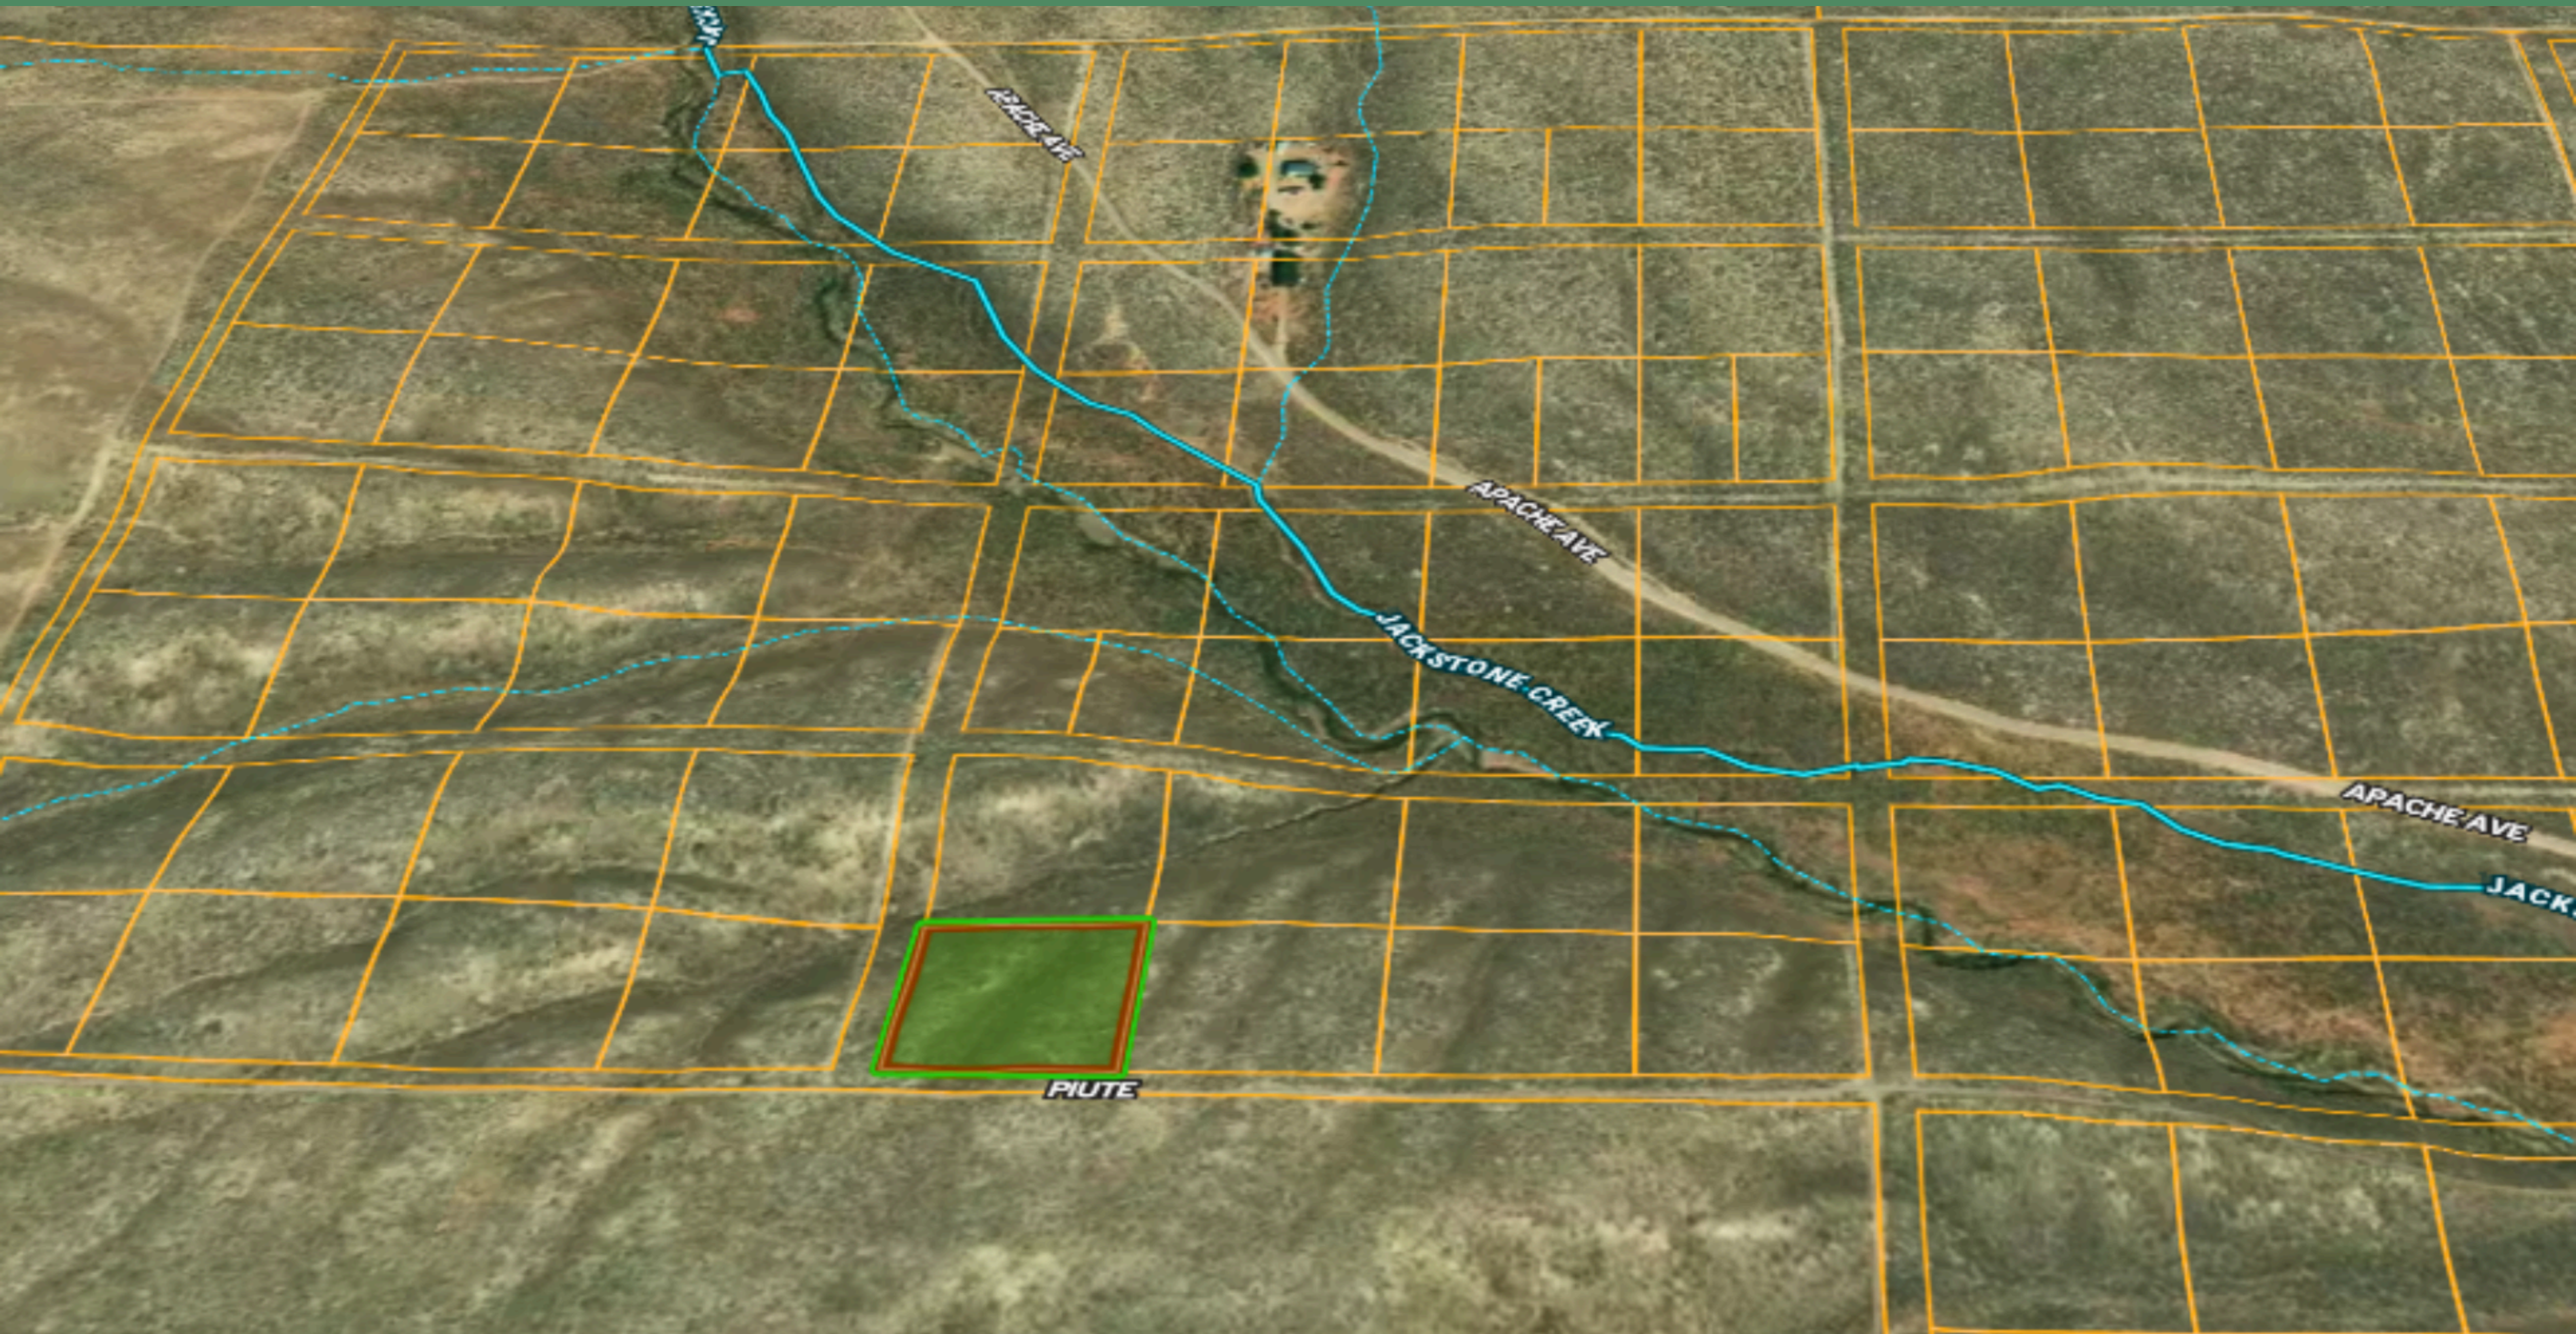

© 2024 Google

2.07 acres in Nevada!

© 2024 Google

PROPERTY DETAILS

United States

40°57'50.1"N 115°41'01.7"W

- **APN: 034-020-005**
- **Size, Acres: 2.07**
- **GPS Coordinates: 40.963**
- **County, State: Elko County, Nevada**
- **Zoning: Vacant Land- Agricultural**
- **HOA Fees: No HOA**

GOOGLE EARTH PARCEL

GOOGLE EARTH PARCEL

GOOGLE EARTH PARCEL

A photograph of two men shaking hands in a field at sunset. The man on the left is wearing a light-colored vest over a blue shirt and has a backpack. The man on the right is wearing a plaid shirt over a white t-shirt, glasses, and a watch, and is holding a tablet. The background is a field of yellow flowers under a warm, golden sky.