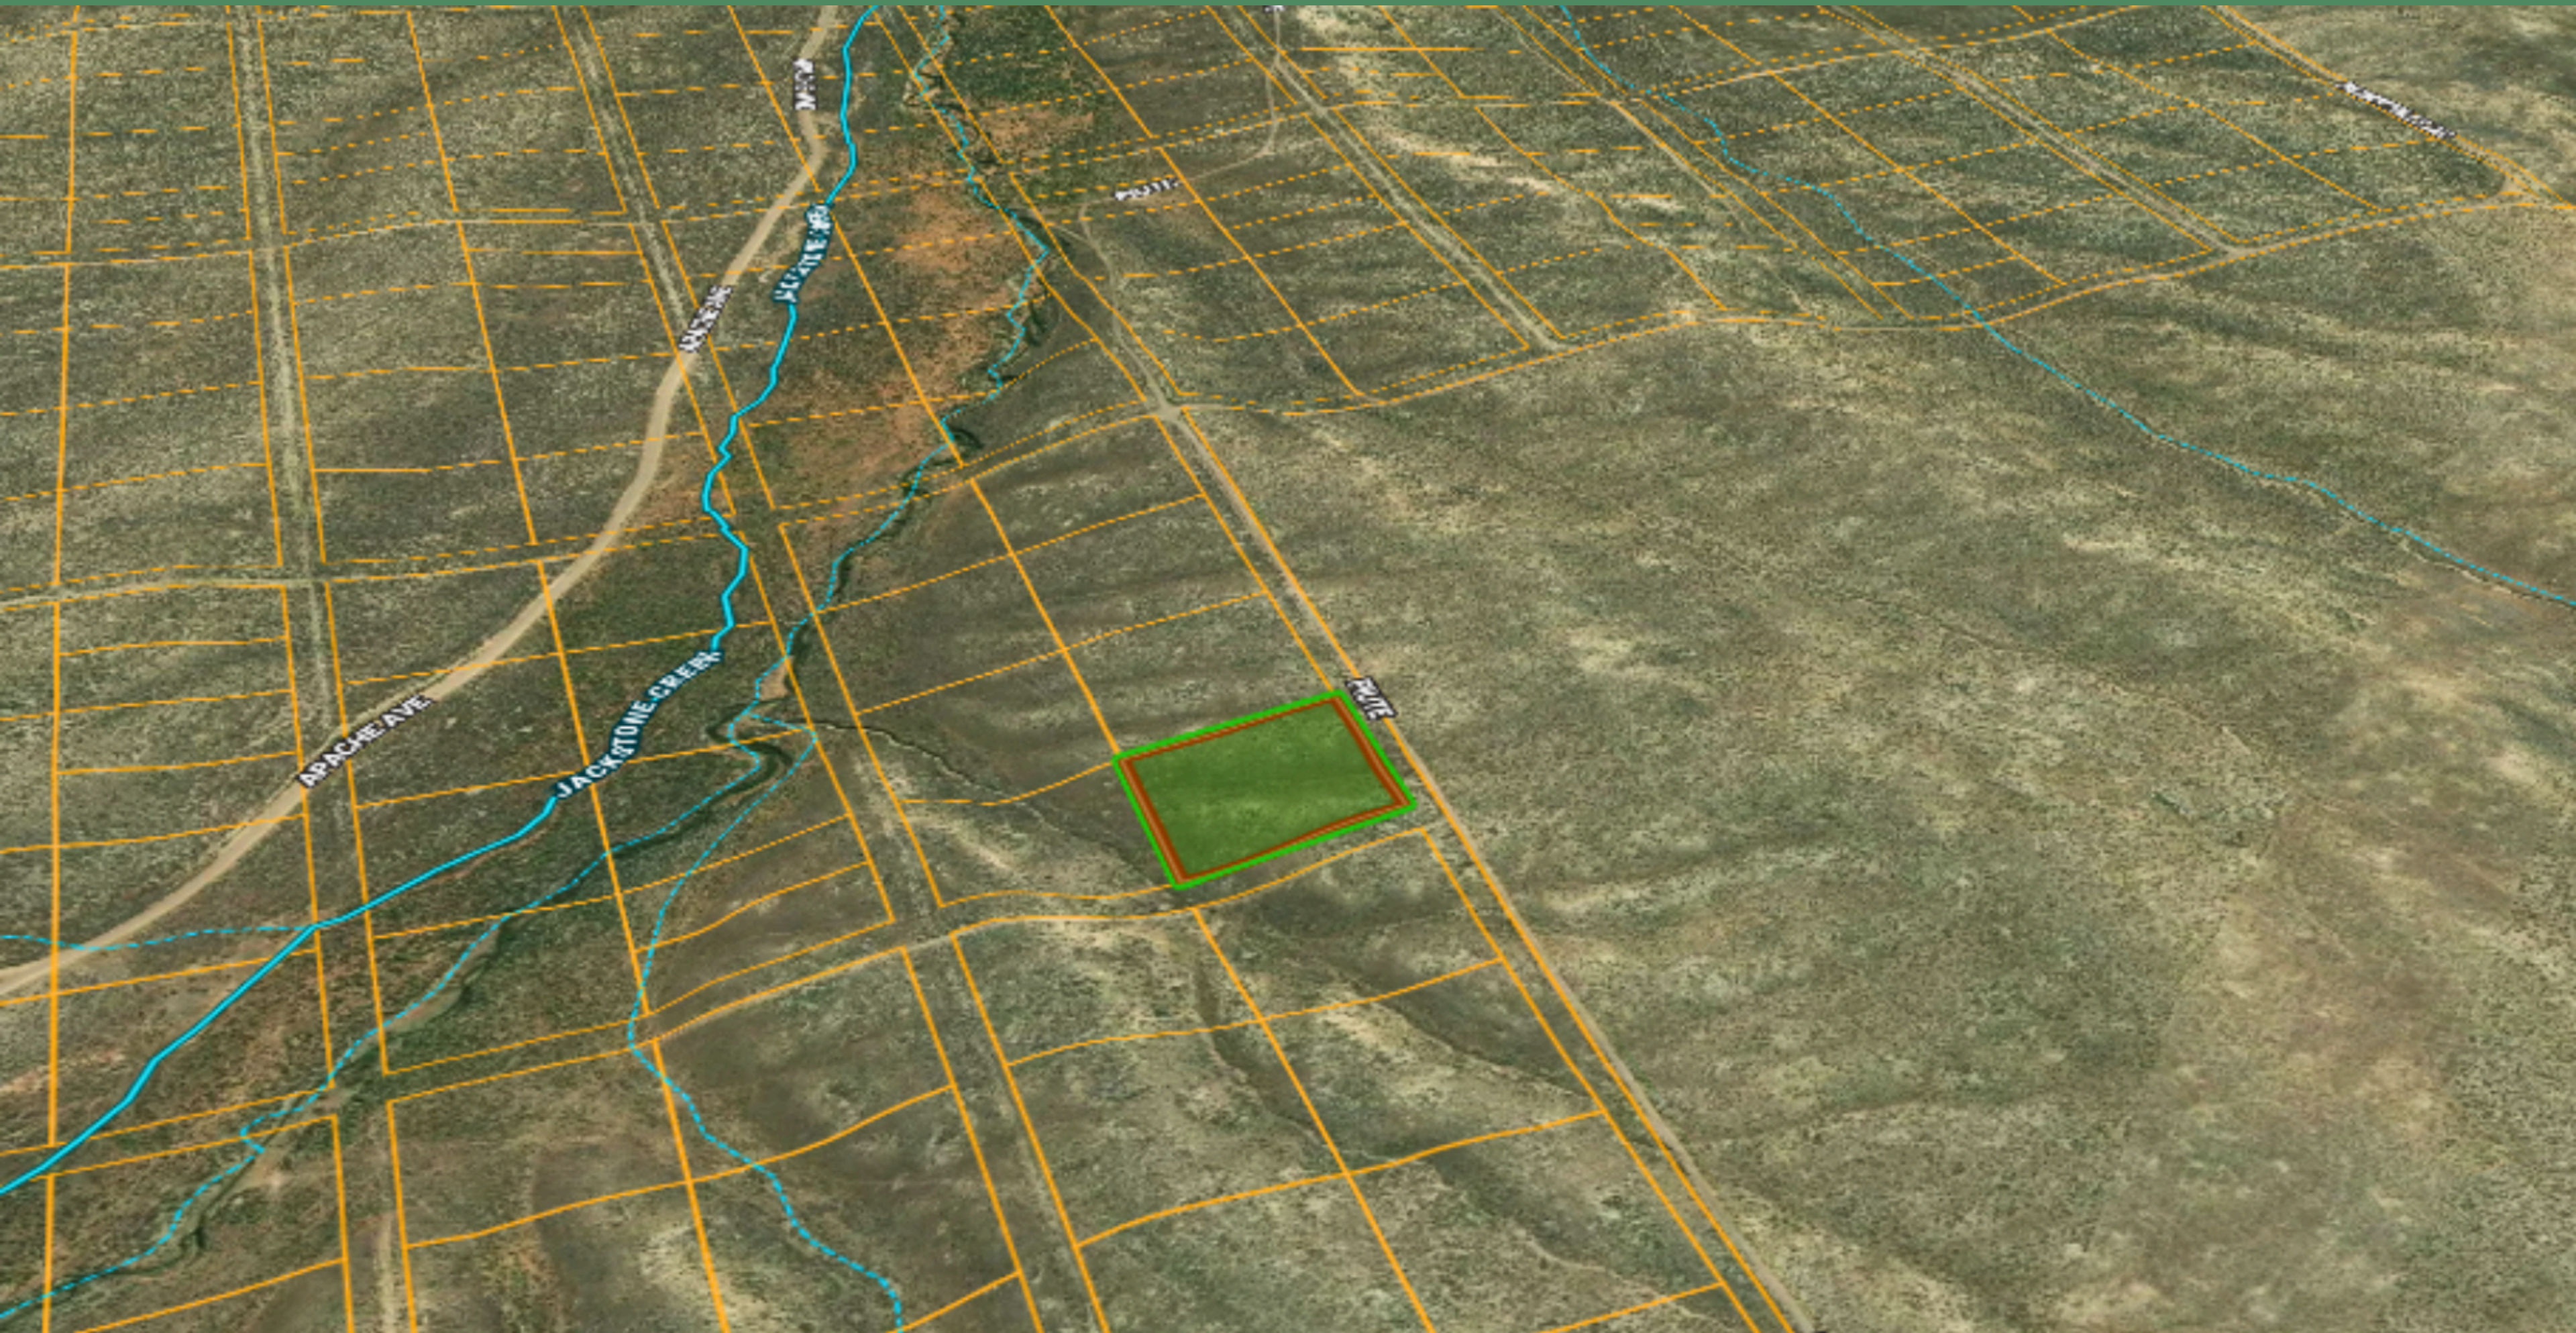

© 2024 Google

2.07 acres in Nevada!

© 2024 Google

PROPERTY DETAILS

United States

40°57'50.1"N 115°41'01.7"W

- **APN: 034-020-005**
- **Size, Acres: 2.07**
- **GPS Coordinates: 40.963**
- **County, State: Elko County, Nevada**
- **Zoning: Vacant Land- Agricultural**
- **HOA Fees: No HOA**

GOOGLE EARTH PARCEL

GOOGLE EARTH PARCEL

GOOGLE EARTH PARCEL

A photograph of two men shaking hands in a field at sunset. The man on the left is wearing a light-colored vest over a blue shirt and has a backpack. The man on the right is wearing a plaid shirt over a white t-shirt, glasses, and a watch, and is holding a tablet. The background is a field of yellow flowers under a warm, golden sky.