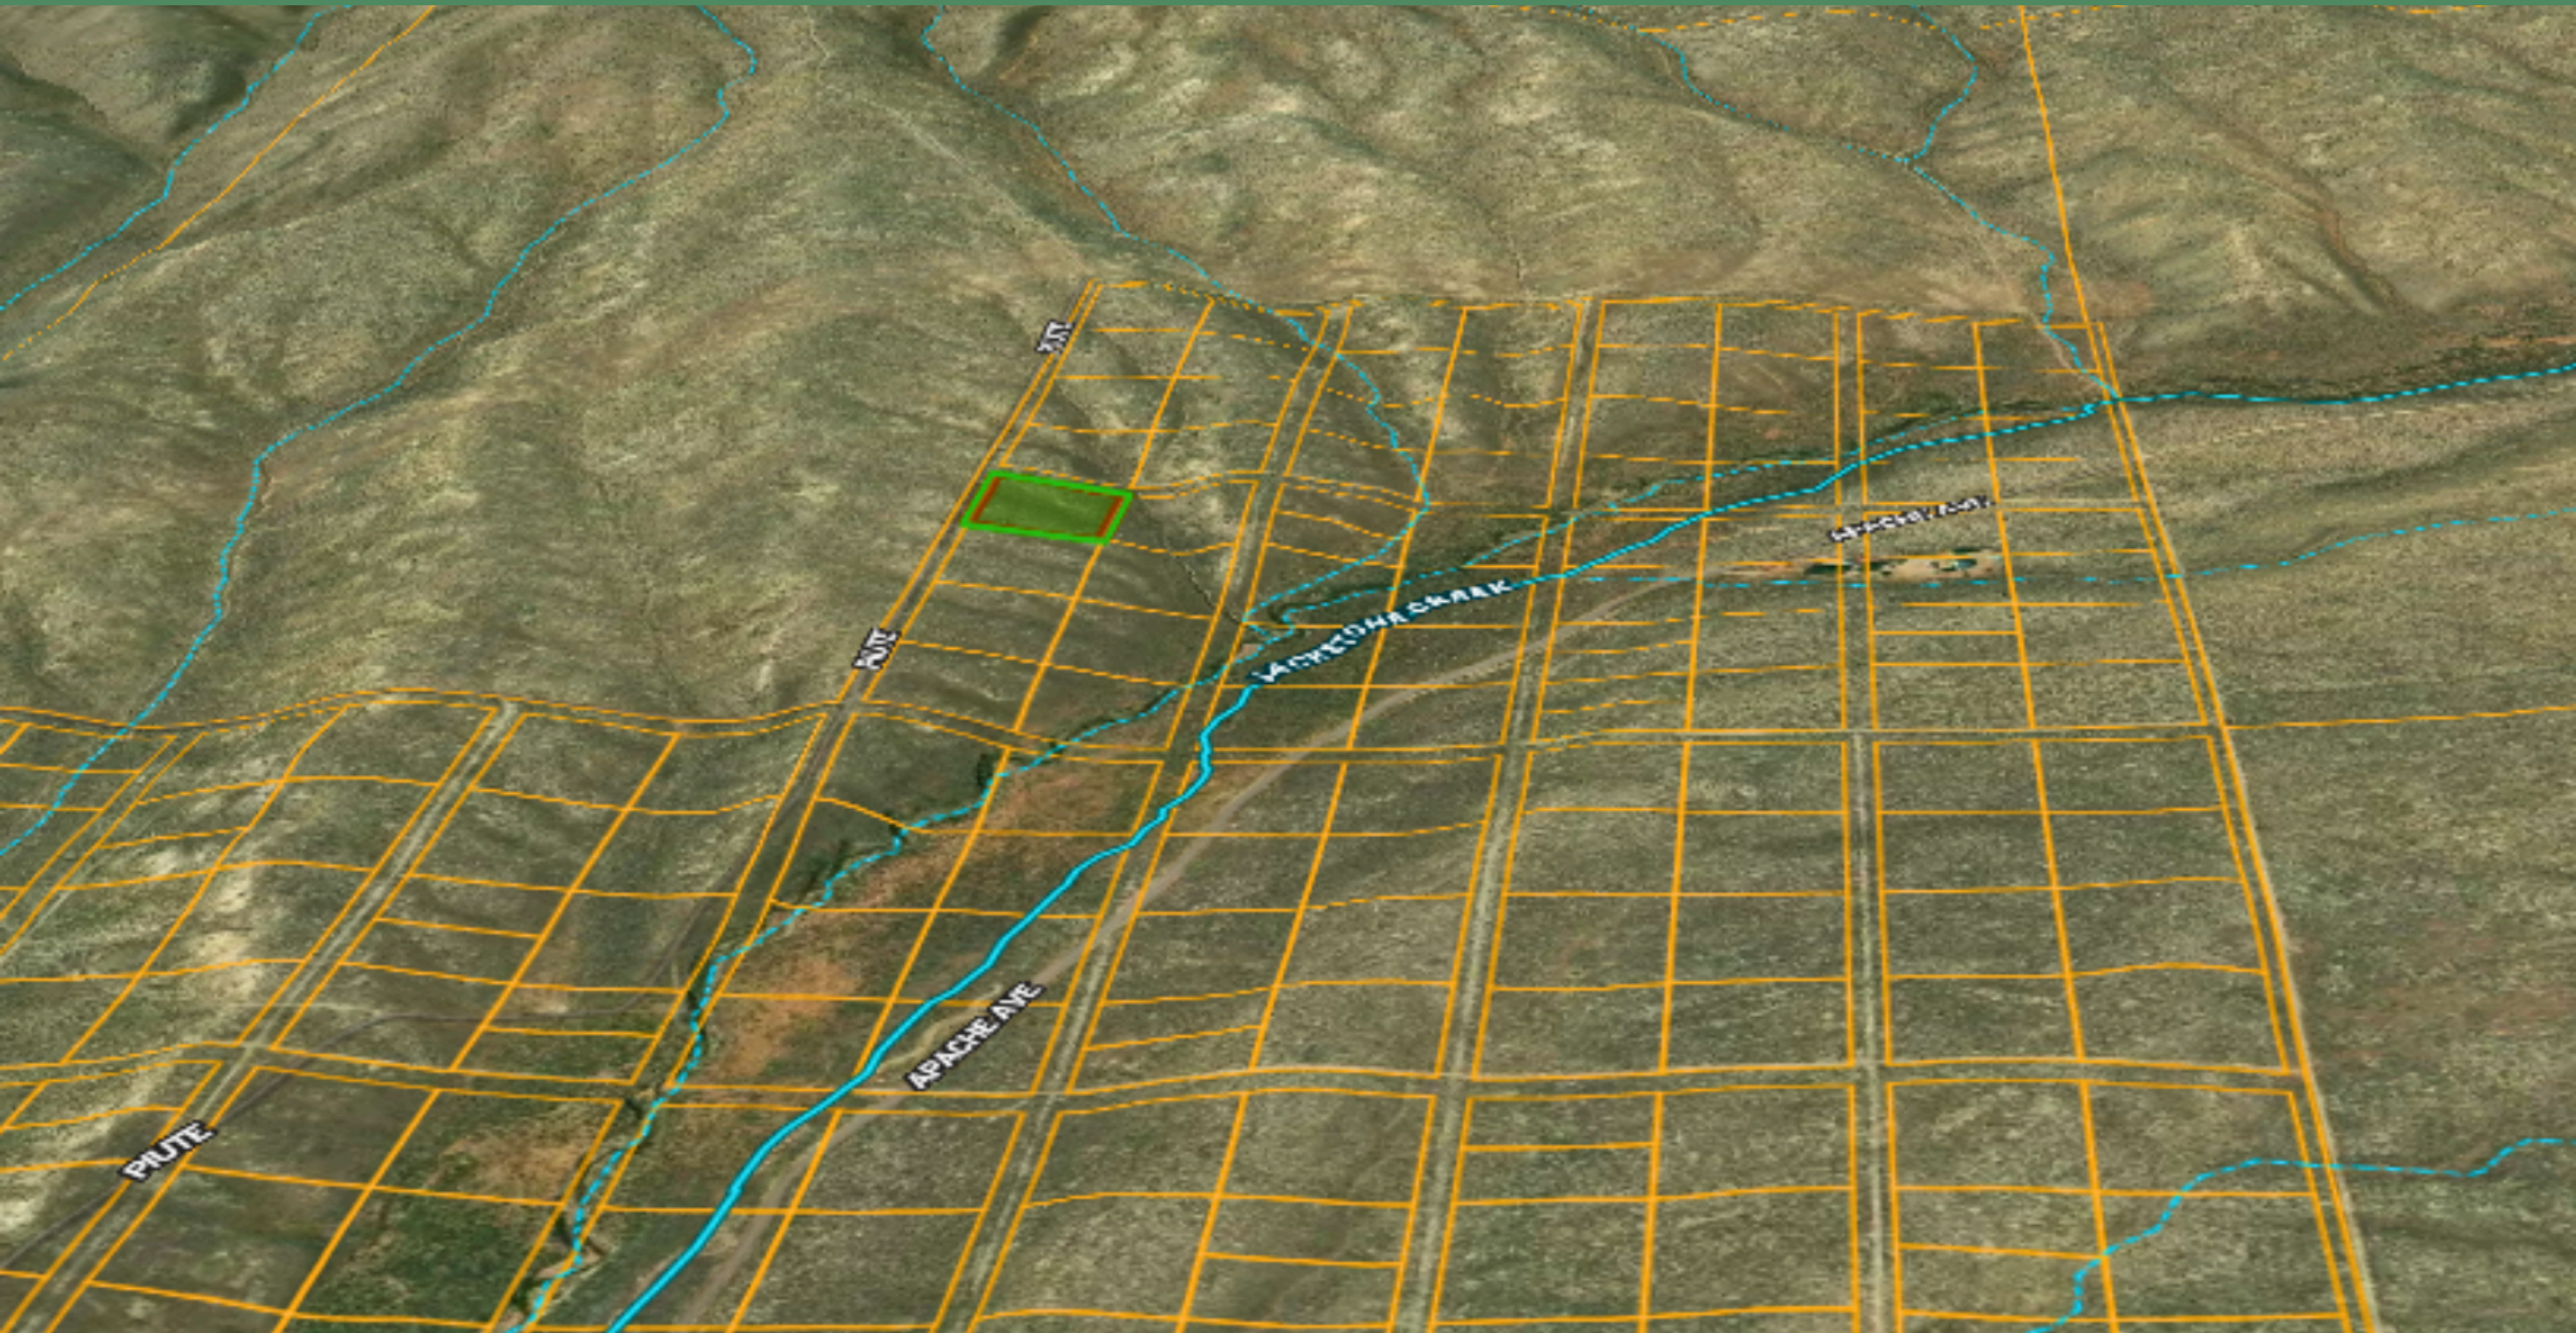

© 2024 Google

2.07 acres in Nevada!

© 2024 Google

PROPERTY DETAILS

United States

40°57'50.1"N 115°41'01.7"W

- **APN: 034-020-005**
- **Size, Acres: 2.07**
- **GPS Coordinates: 40.963**
- **County, State: Elko County, Nevada**
- **Zoning: Vacant Land- Agricultural**
- **HOA Fees: No HOA**

GOOGLE EARTH PARCEL

GOOGLE EARTH PARCEL

GOOGLE EARTH PARCEL

A photograph of two men shaking hands in a field at sunset. The man on the left is wearing a light-colored vest over a blue shirt and has a backpack. The man on the right is wearing a plaid shirt over a white t-shirt, glasses, and a watch, and is holding a tablet. The background is a field of yellow flowers under a warm, golden sky.