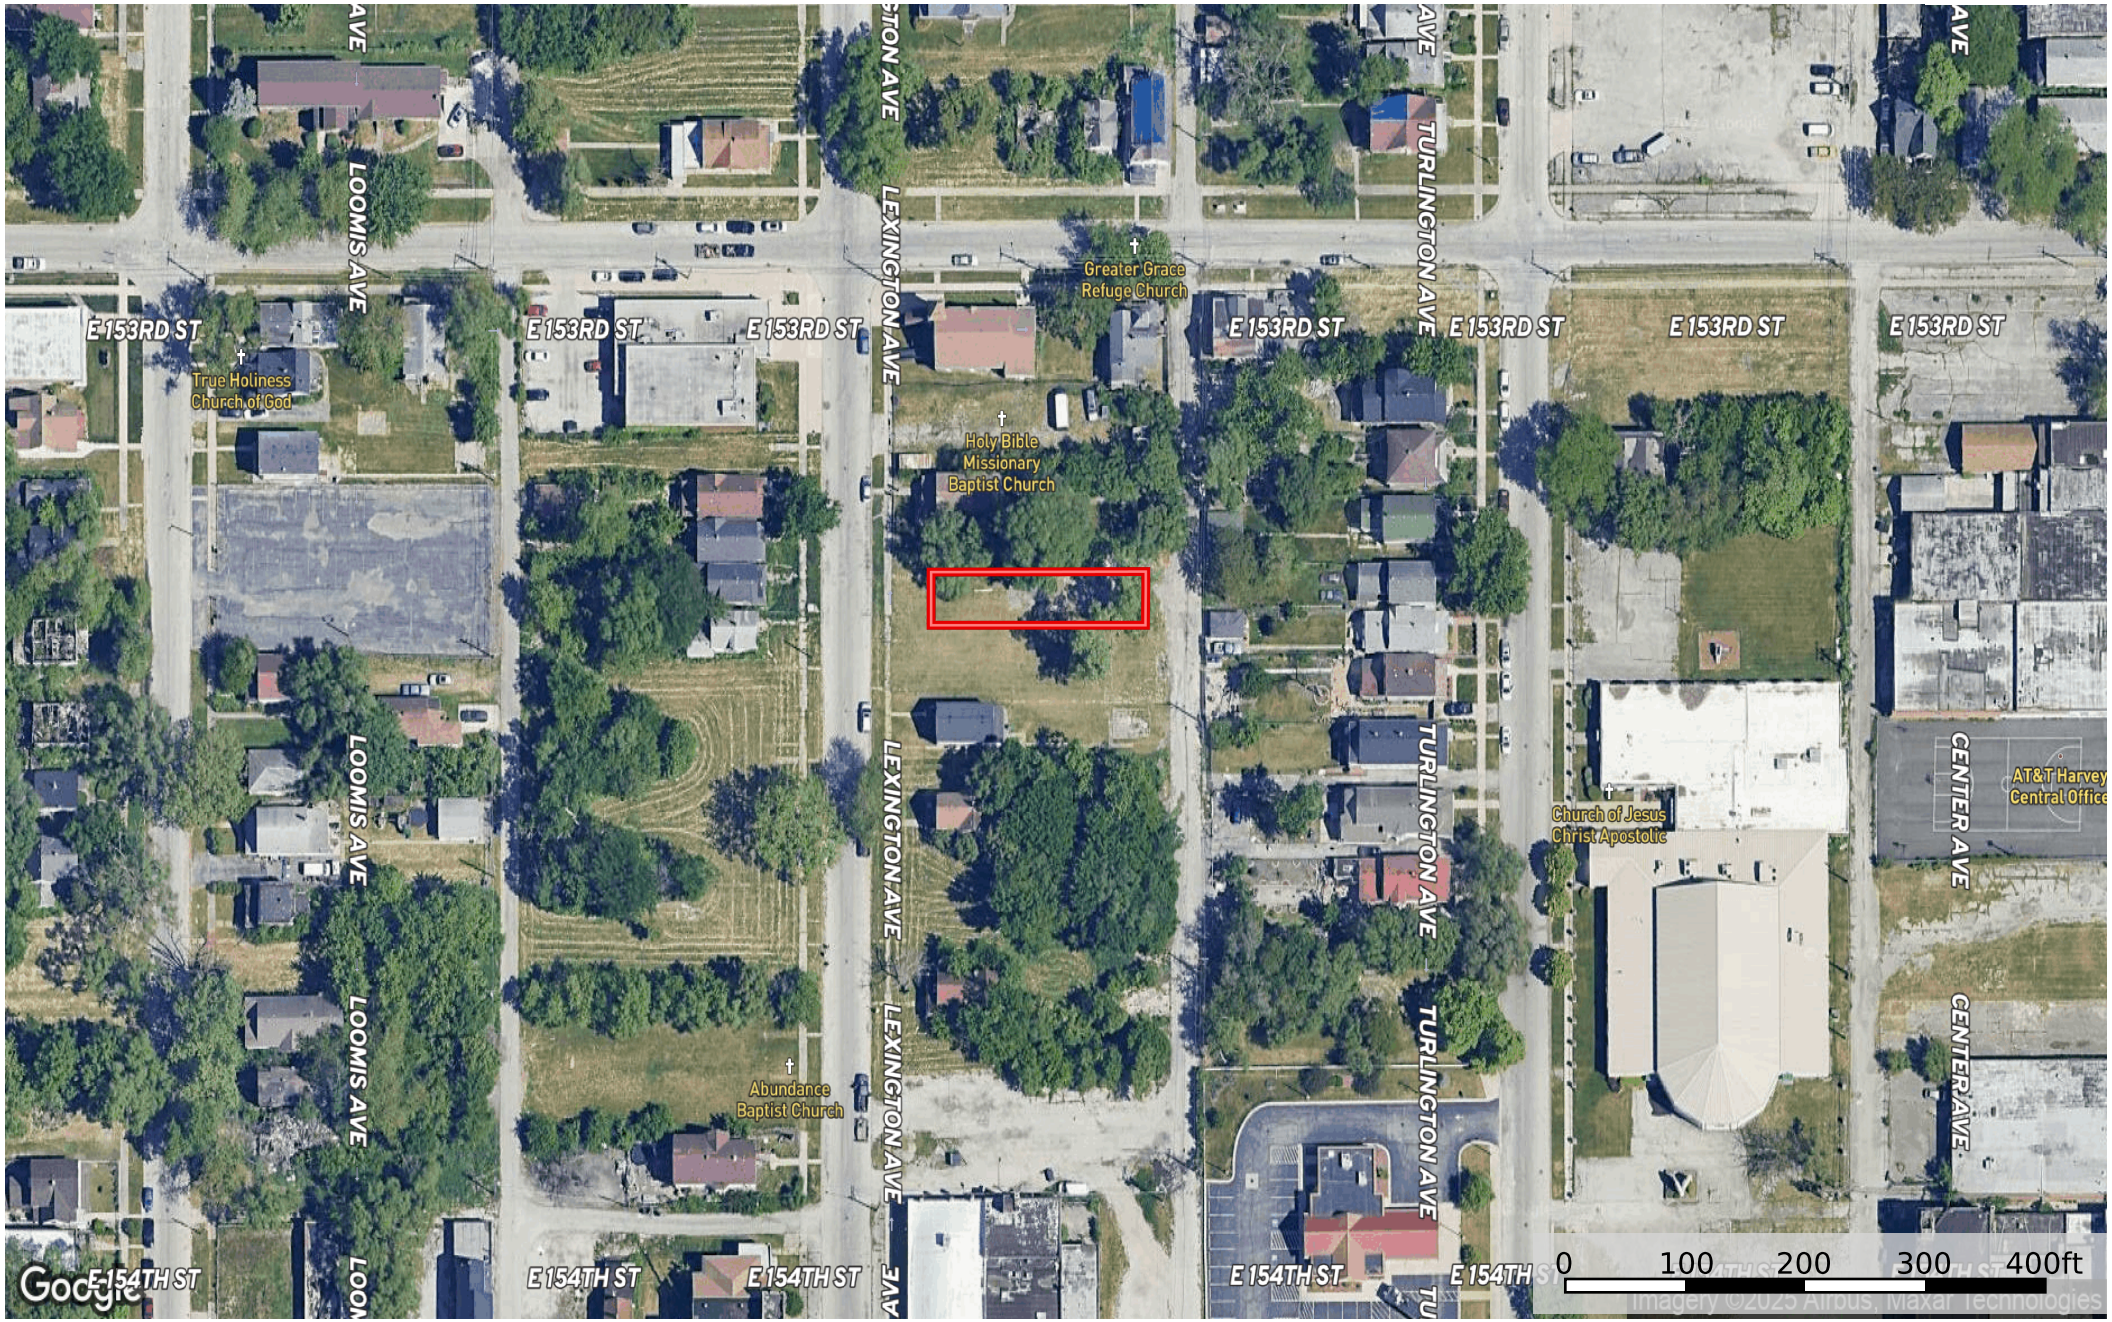

0.15 Acre Harvey, Cook County, IL 29-17-116-006-0000
Cook County, Illinois, 0.15 AC +/-

Boundary