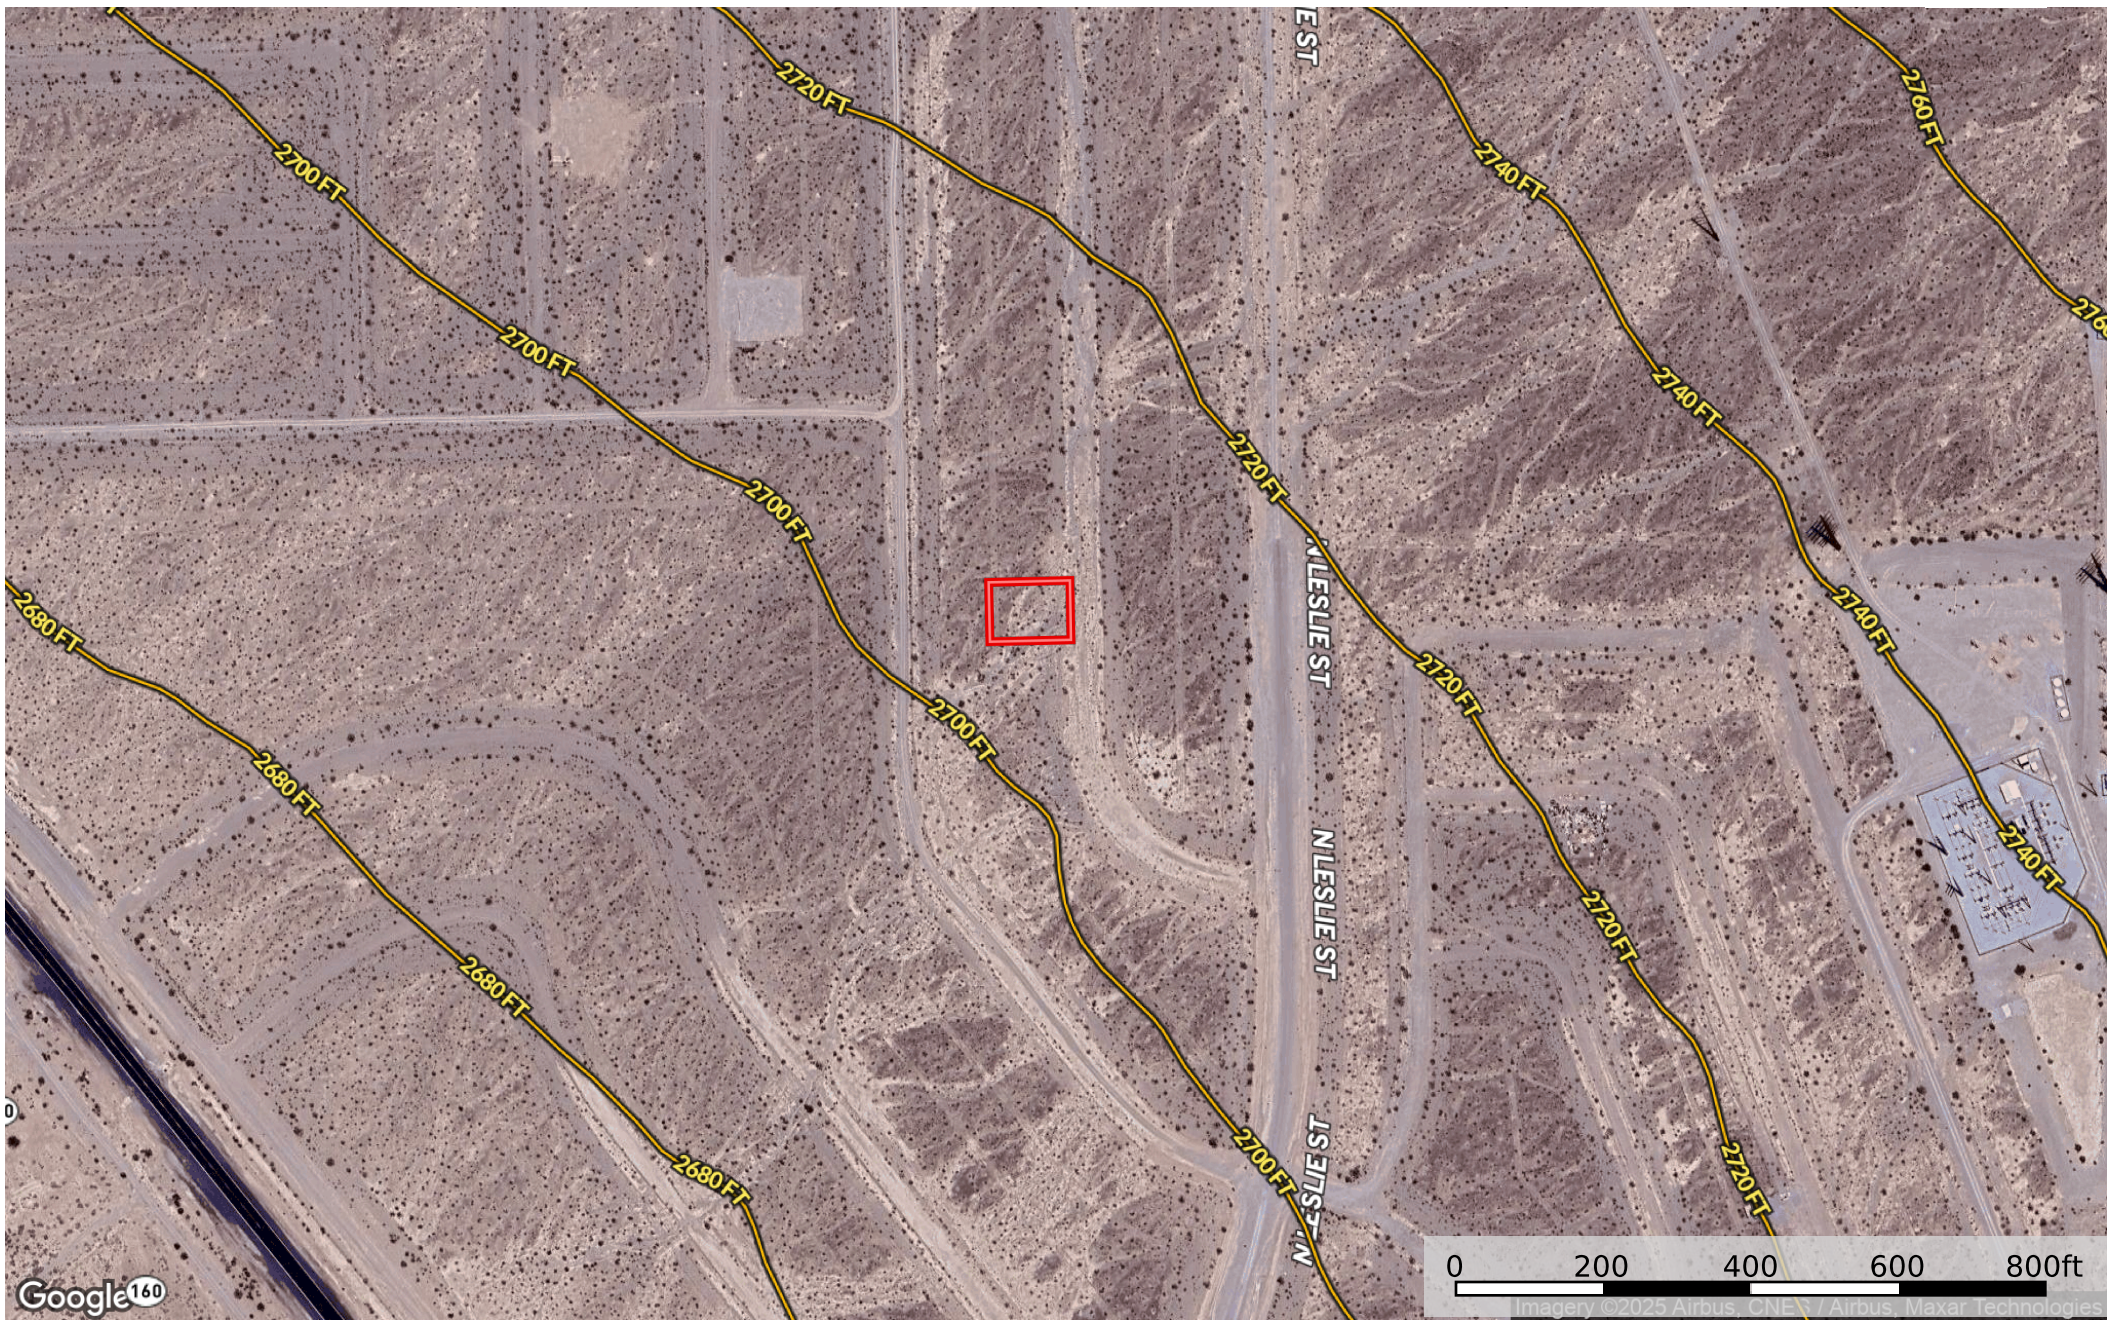

0.20 Acre Pahrump, Nye County, NV 030-222-04
Nye County, Nevada, 0.2 AC +/-

 Boundary