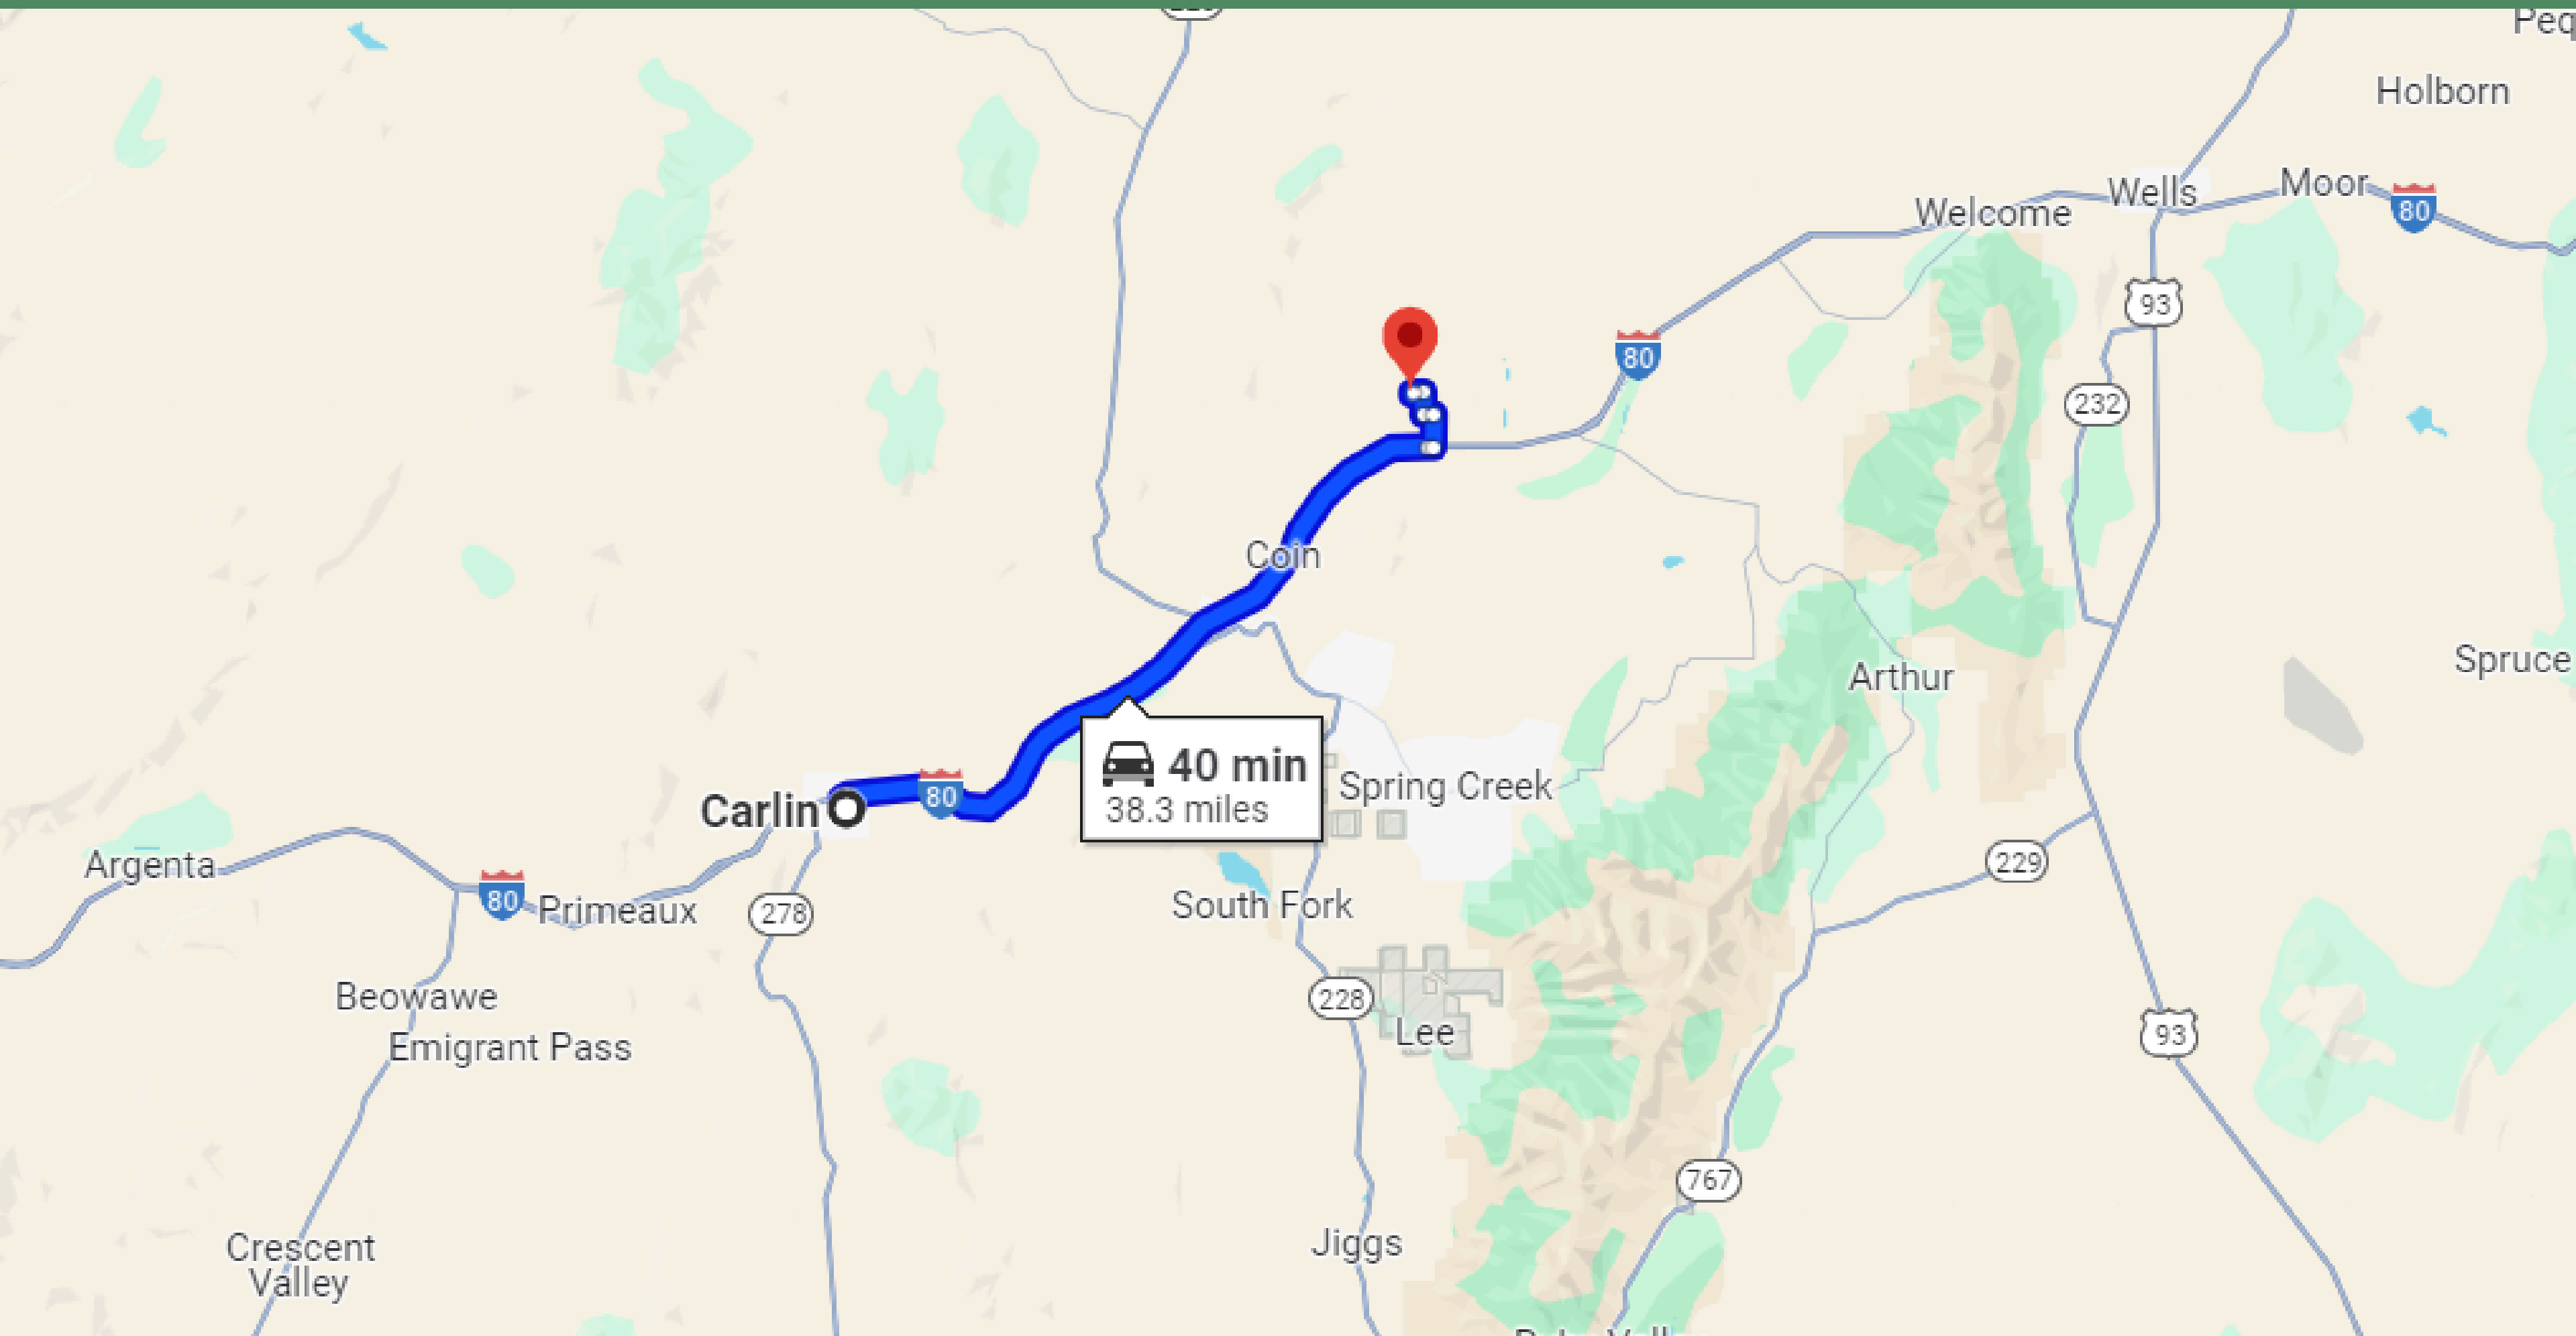

23 MIN'S DRIVE TO ELKO TOWN

41 MIN'S DRIVE TO WELLS TOWN

40 MIN'S DRIVE TO CARLIN TOWN

6.5 HRS DRIVE TO LAS VEGAS