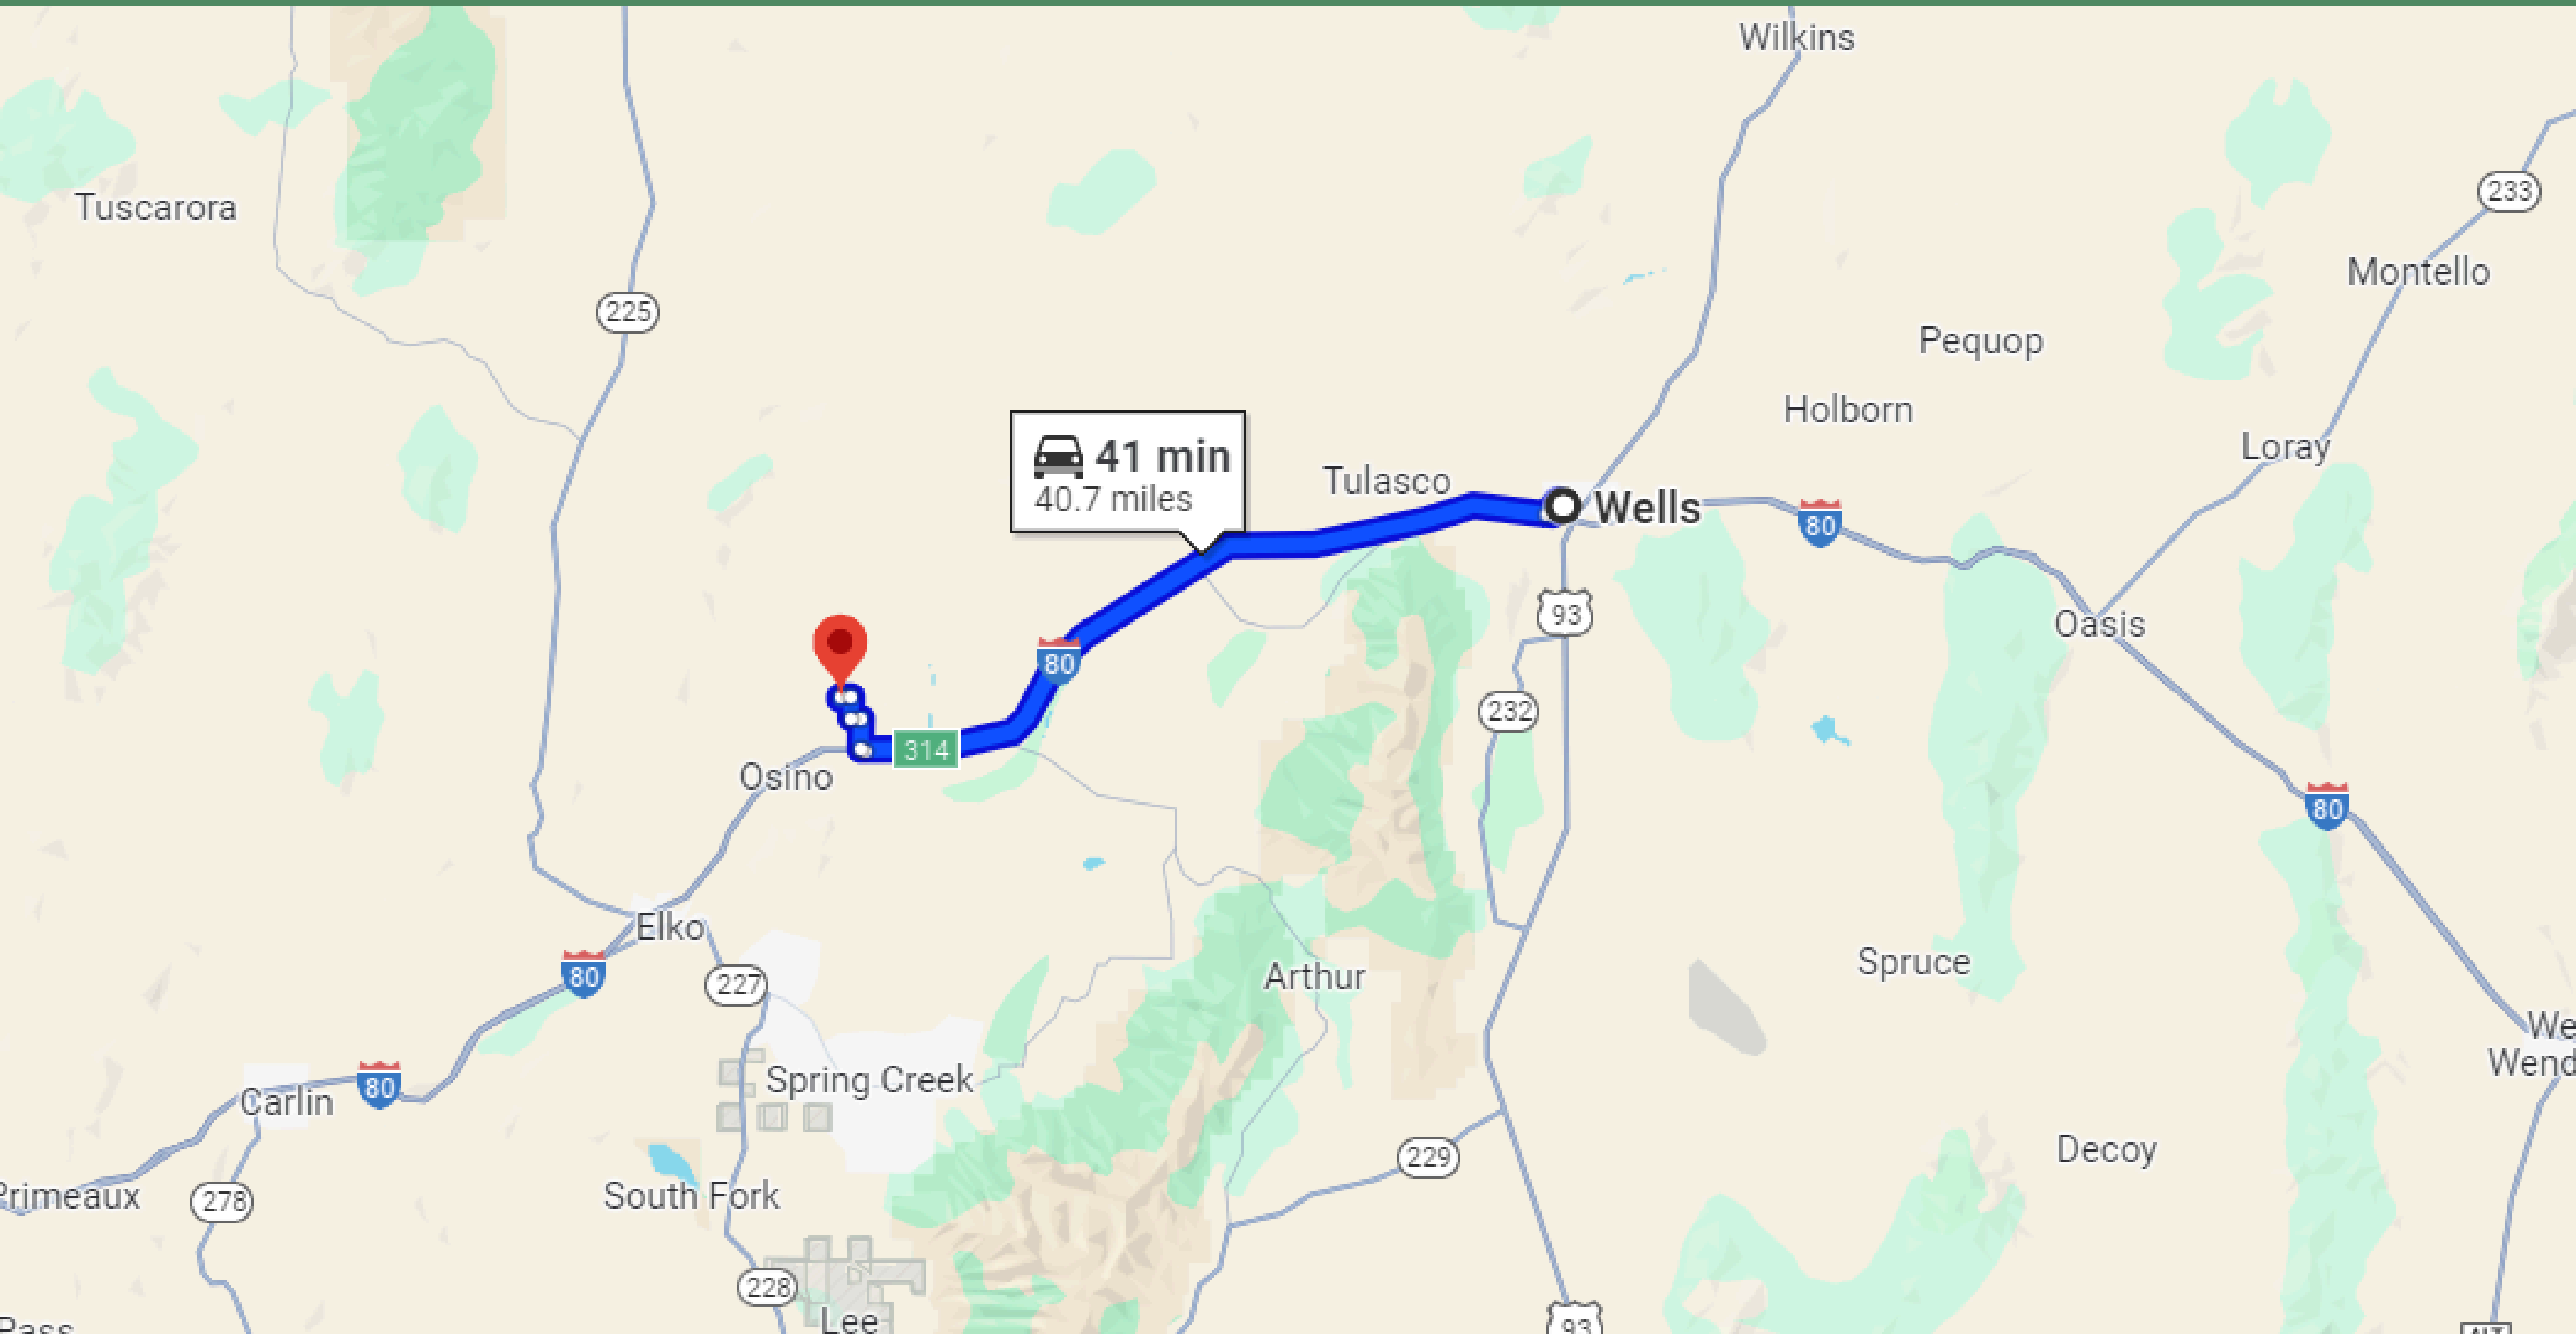

23 MIN'S DRIVE TO ELKO TOWN

41 MIN'S DRIVE TO WELLS TOWN

40 MIN'S DRIVE TO CARLIN TOWN

6.5 HRS DRIVE TO LAS VEGAS