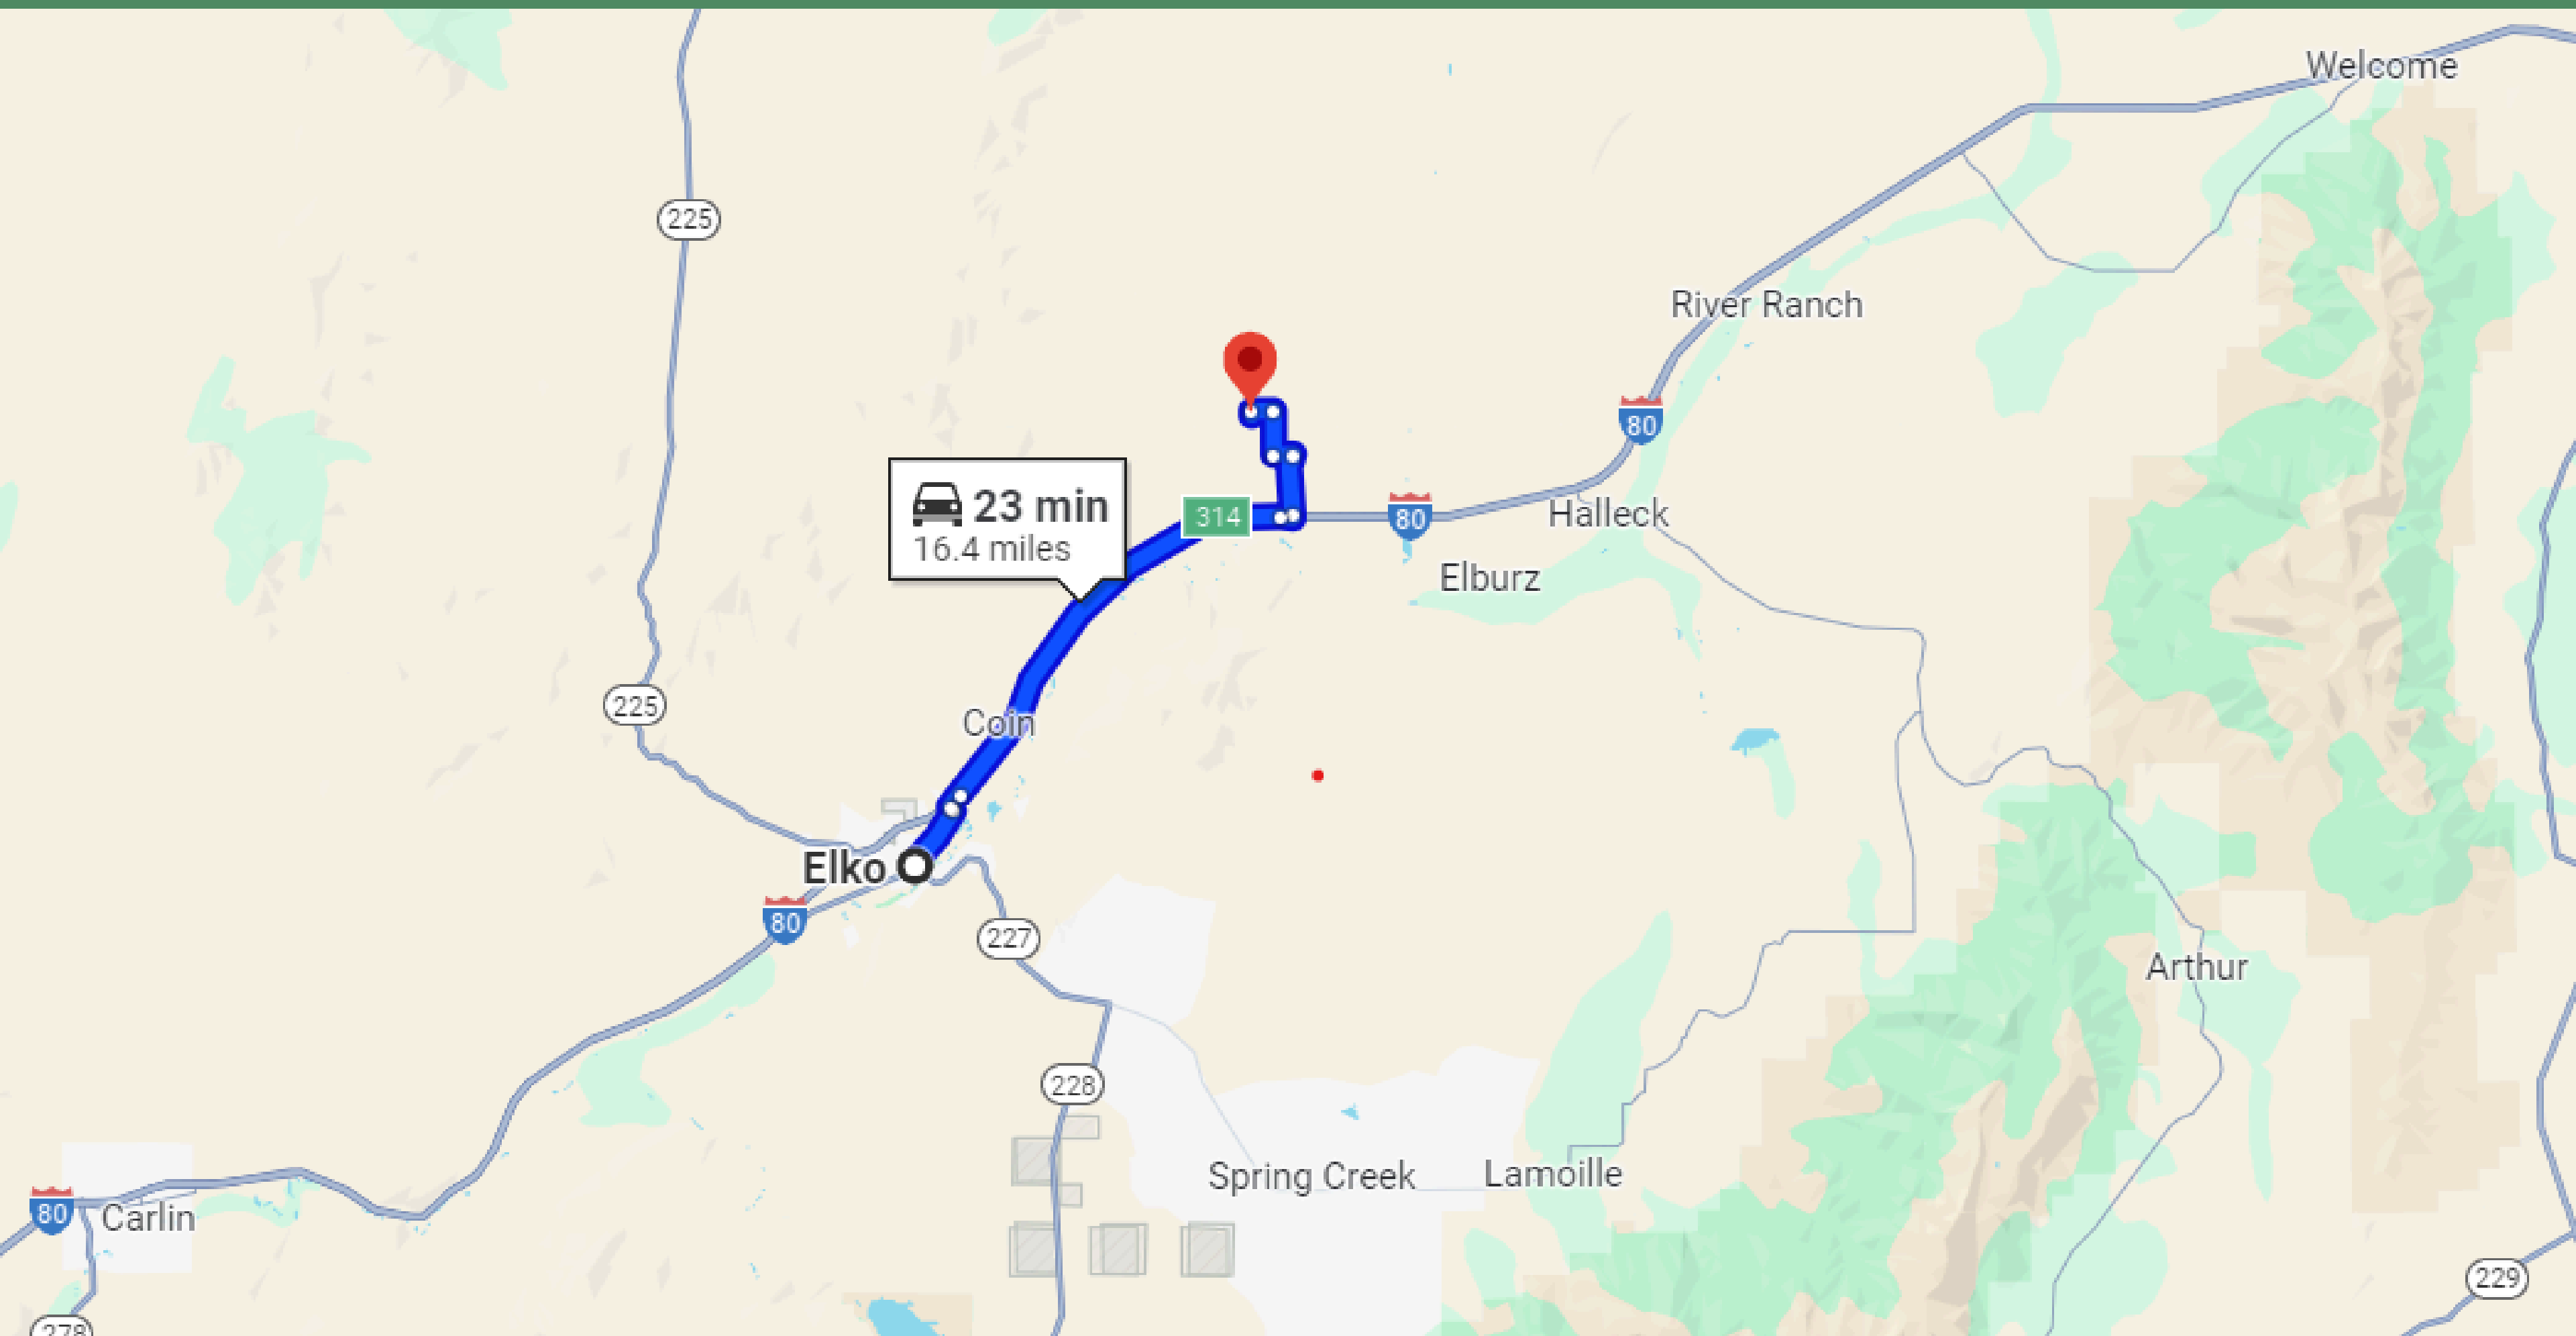

23 MIN'S DRIVE TO ELKO TOWN

41 MIN'S DRIVE TO WELLS TOWN

40 MIN'S DRIVE TO CARLIN TOWN

6.5 HRS DRIVE TO LAS VEGAS