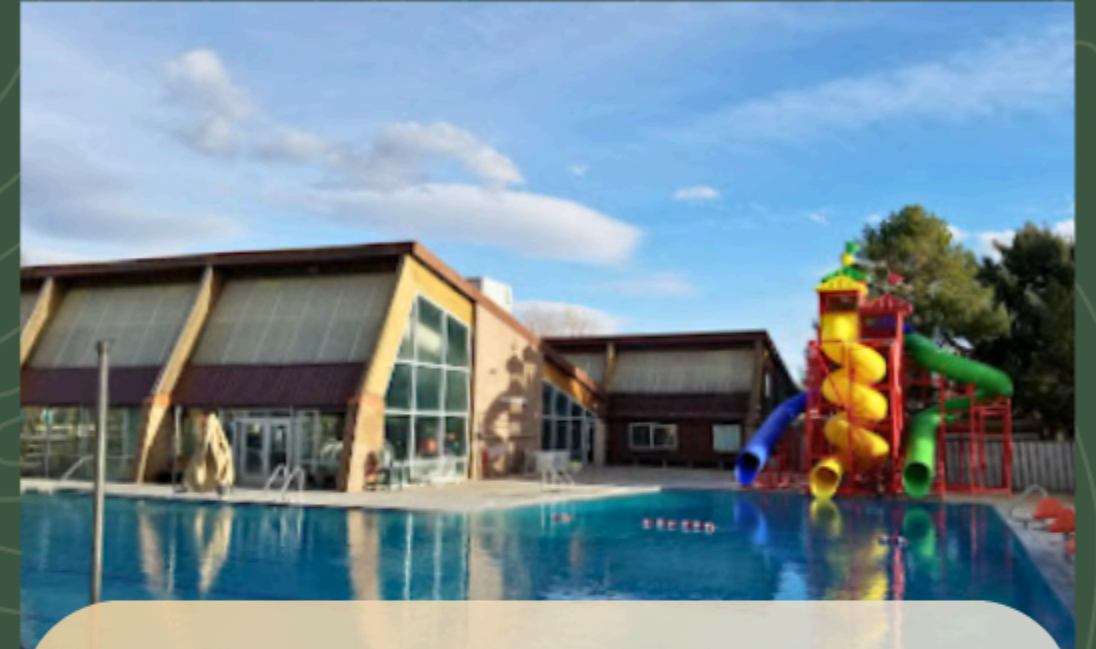

Love's Travel Stop

Flying J Travel Center

NEARBY RECREATIONAL - ELKO

**Northeastern Nevada
Museum**

Main City Park

Elko Swimming Pool

**Commercial Fun
Center**

Johnny Appleseed Park

**The Commercial
Casino**

NEARBY RECREATIONAL - SPRING CREEK

TDC Athletics

Spring Creek Golf Course

Horse Palace

**True Obsession
Outdoors**

Horse Palace Trails

The Marina

NEARBY RECREATIONAL - CARLIN

Carlin Playground

Carlin Chinese Gardens

Carlin Park

Carlin Skatepark

Carlin Basketball Courts

**Carlin Open Door
Senior Center**