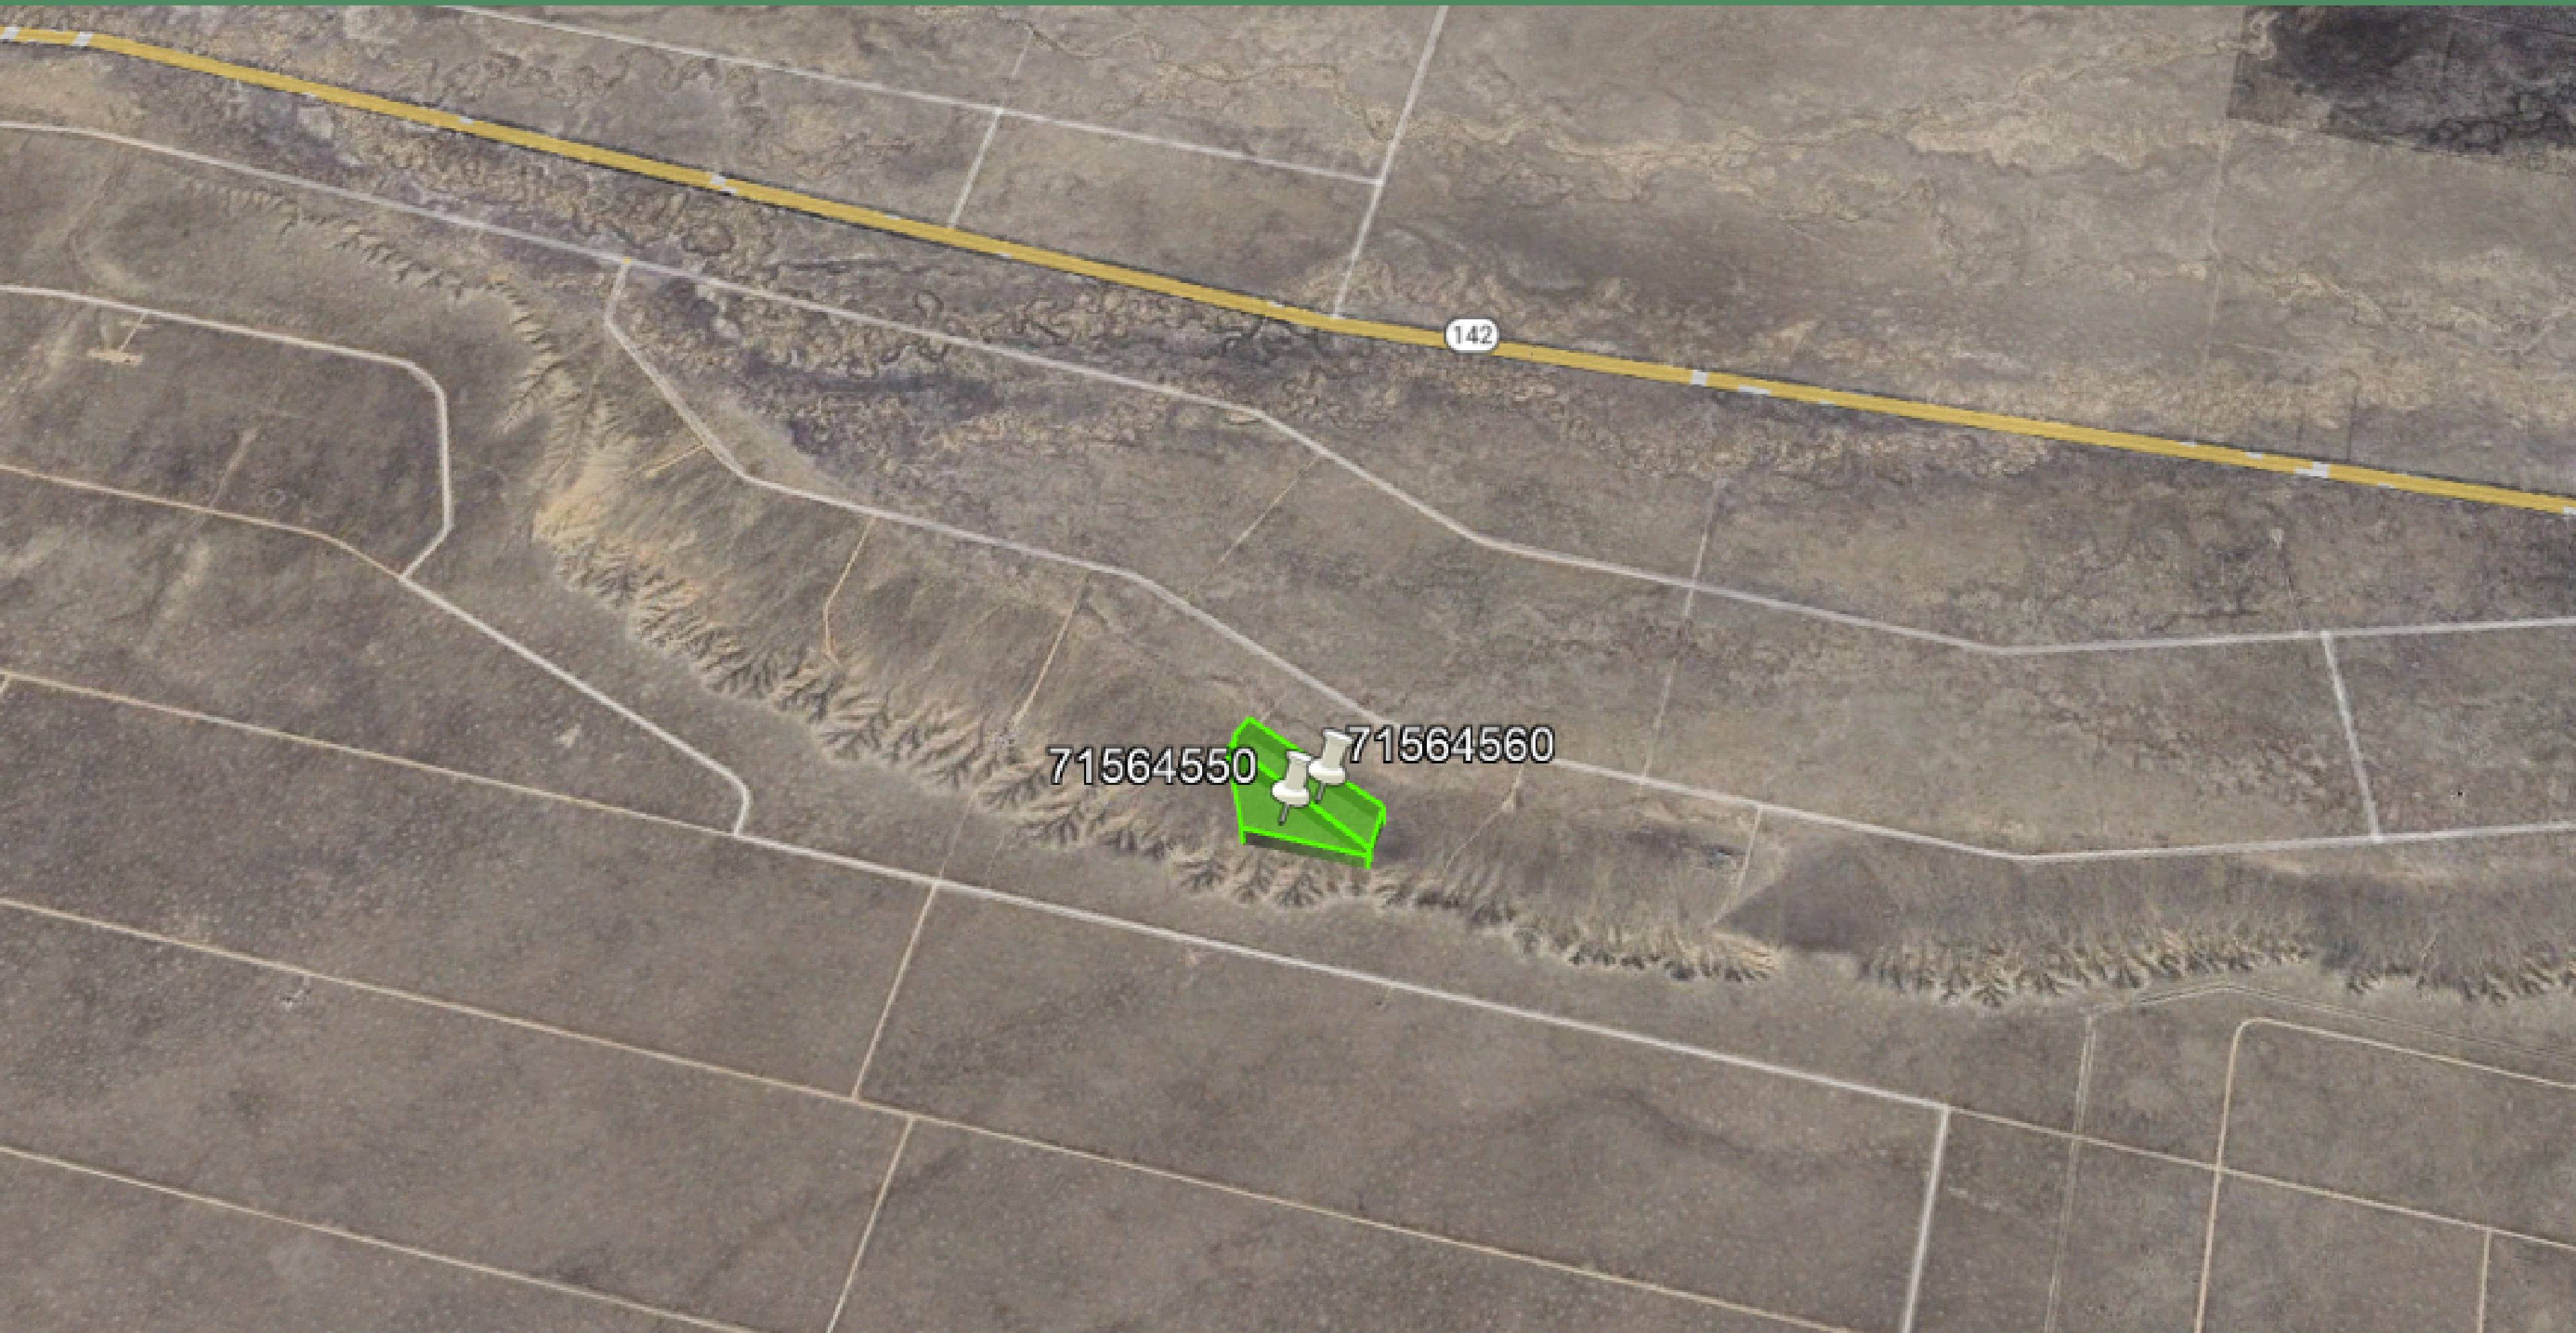

# PROPERTY DETAILS

37.169908, -105.646319

- **APN: 71564560/71564550**
- **Size, Acres: 10**
- **GPS Coordinates: 37.169908, -105.646319**
- **County, State: Costilla County, Colorado**
- **Zoning: Vacant Estate Residential**
- **HOA Fees: No HOA**
- **Annual tax: \$148.88**

# GOOGLE EARTH PARCEL LOOKING NORTH

# GOOGLE EARTH PARCEL LOOKING SOUTH

# GOOGLE EARTH PARCEL LOOKING WEST