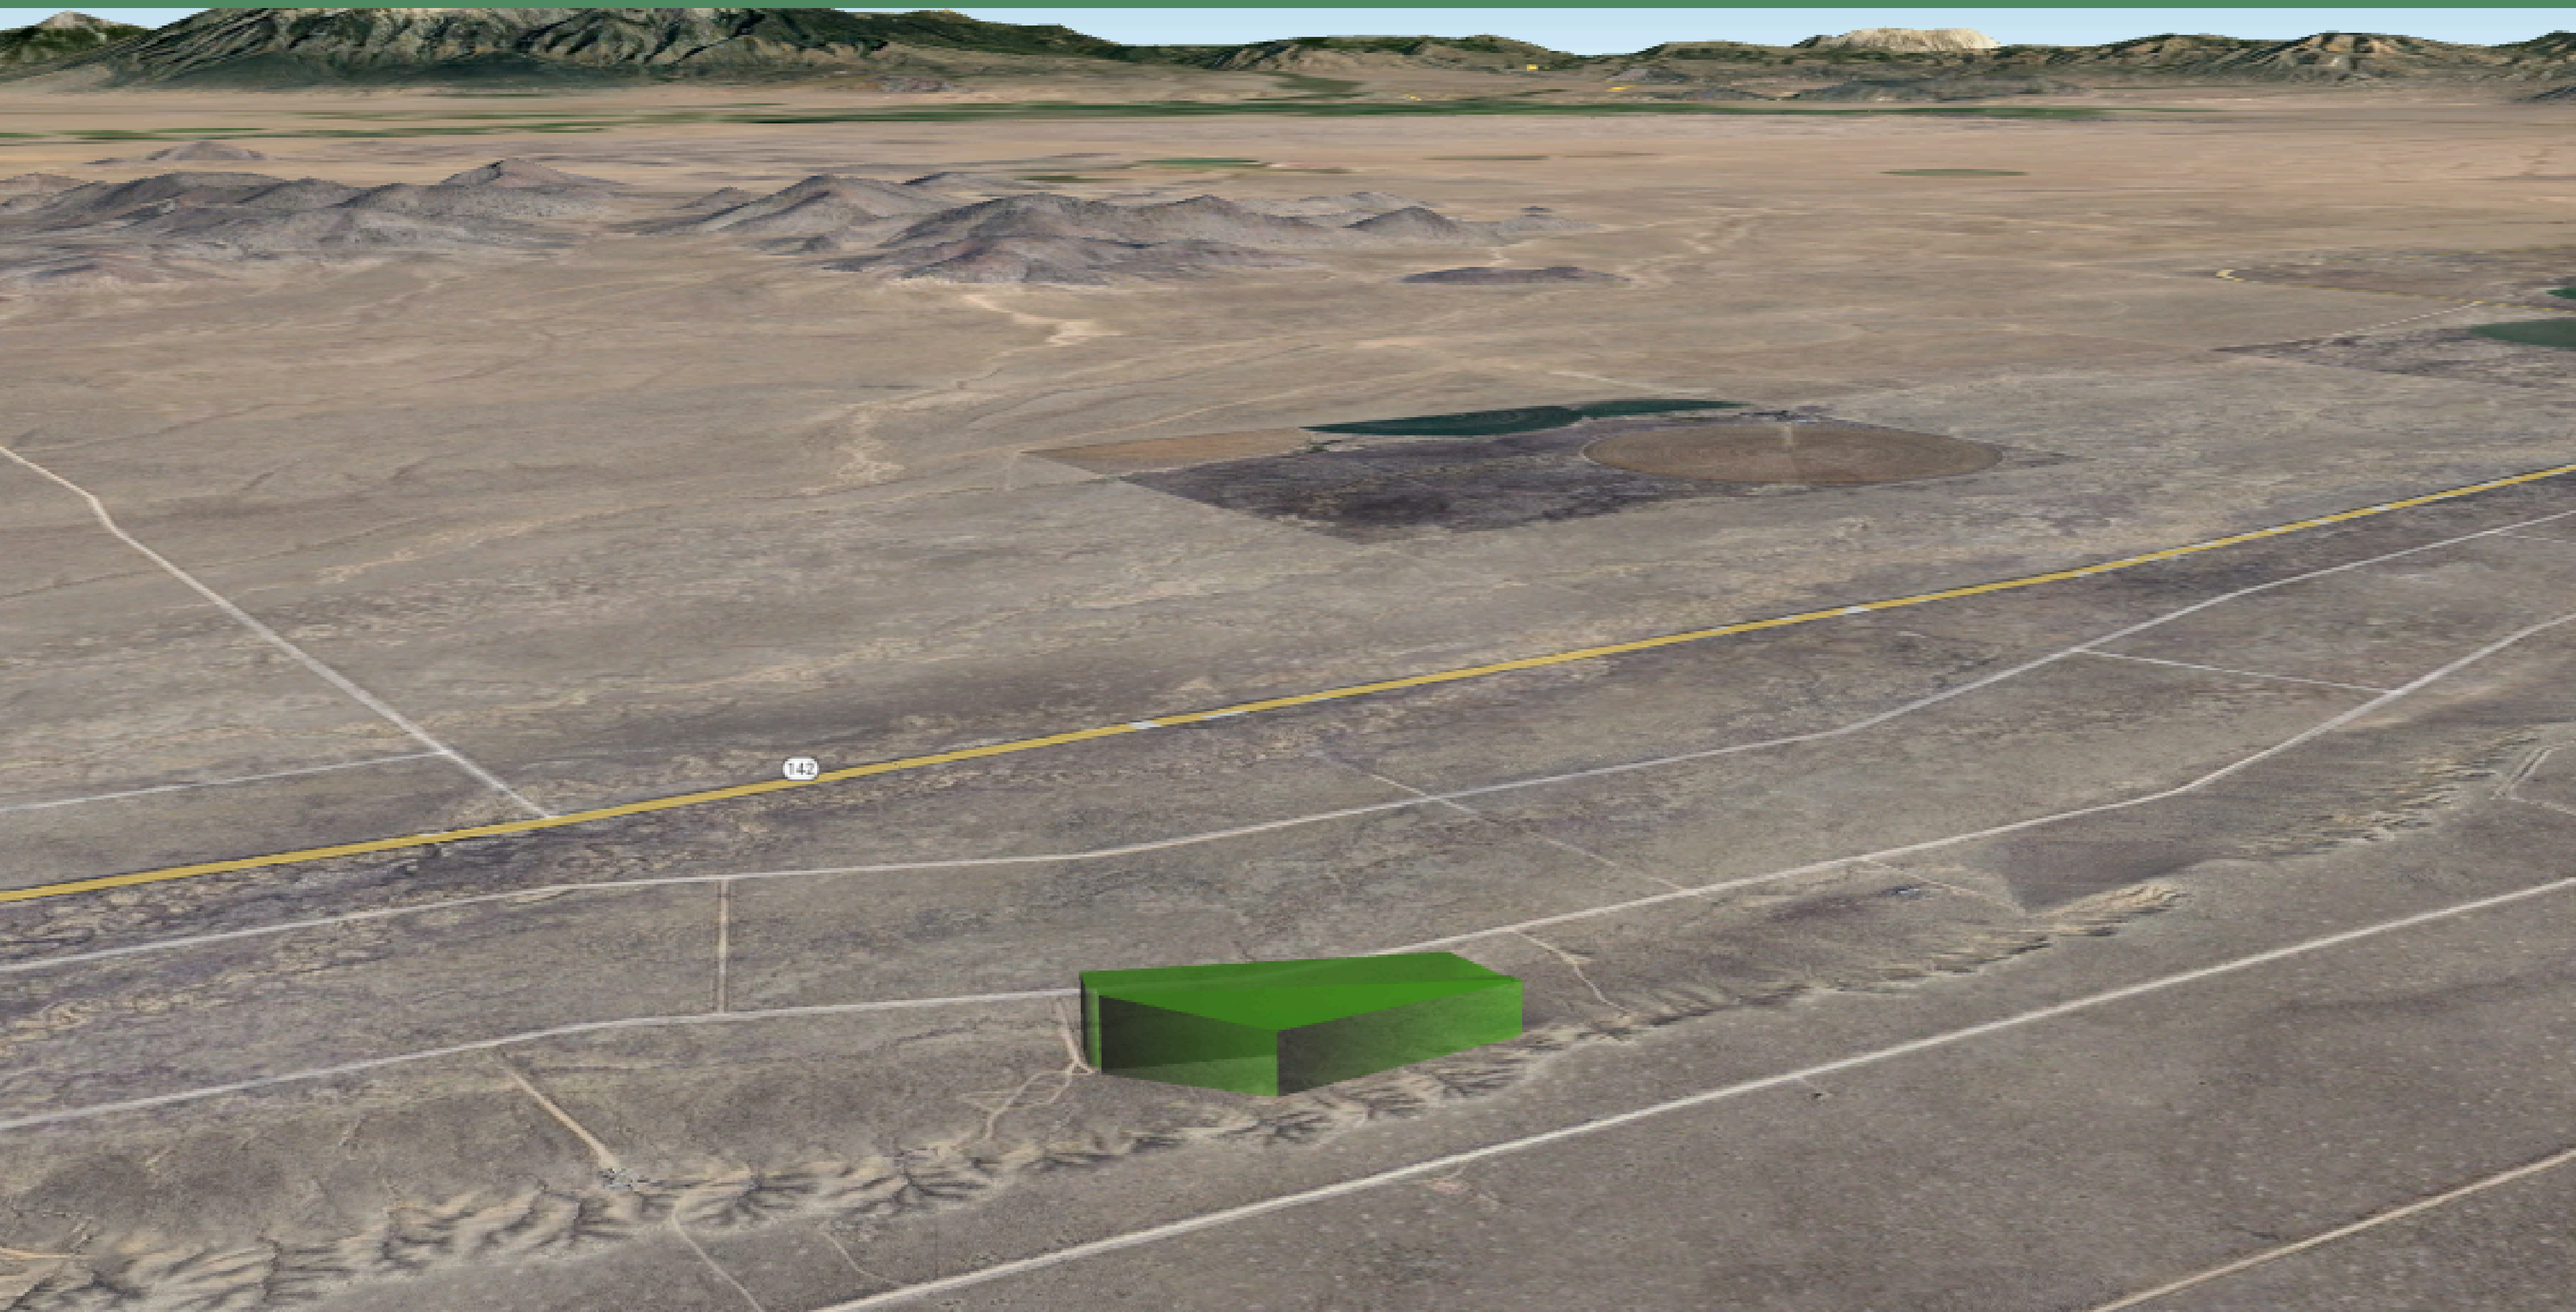

# PROPERTY DETAILS

37.169908, -105.646319

- **APN: 71564560/71564550**
- **Size, Acres: 10**
- **GPS Coordinates: 37.169908, -105.646319**
- **County, State: Costilla County, Colorado**
- **Zoning: Vacant Estate Residential**
- **HOA Fees: No HOA**
- **Annual tax: \$148.88**

# GOOGLE EARTH PARCEL LOOKING SOUTH

# GOOGLE EARTH PARCEL LOOKING EAST

# GOOGLE EARTH PARCEL LOOKING WEST