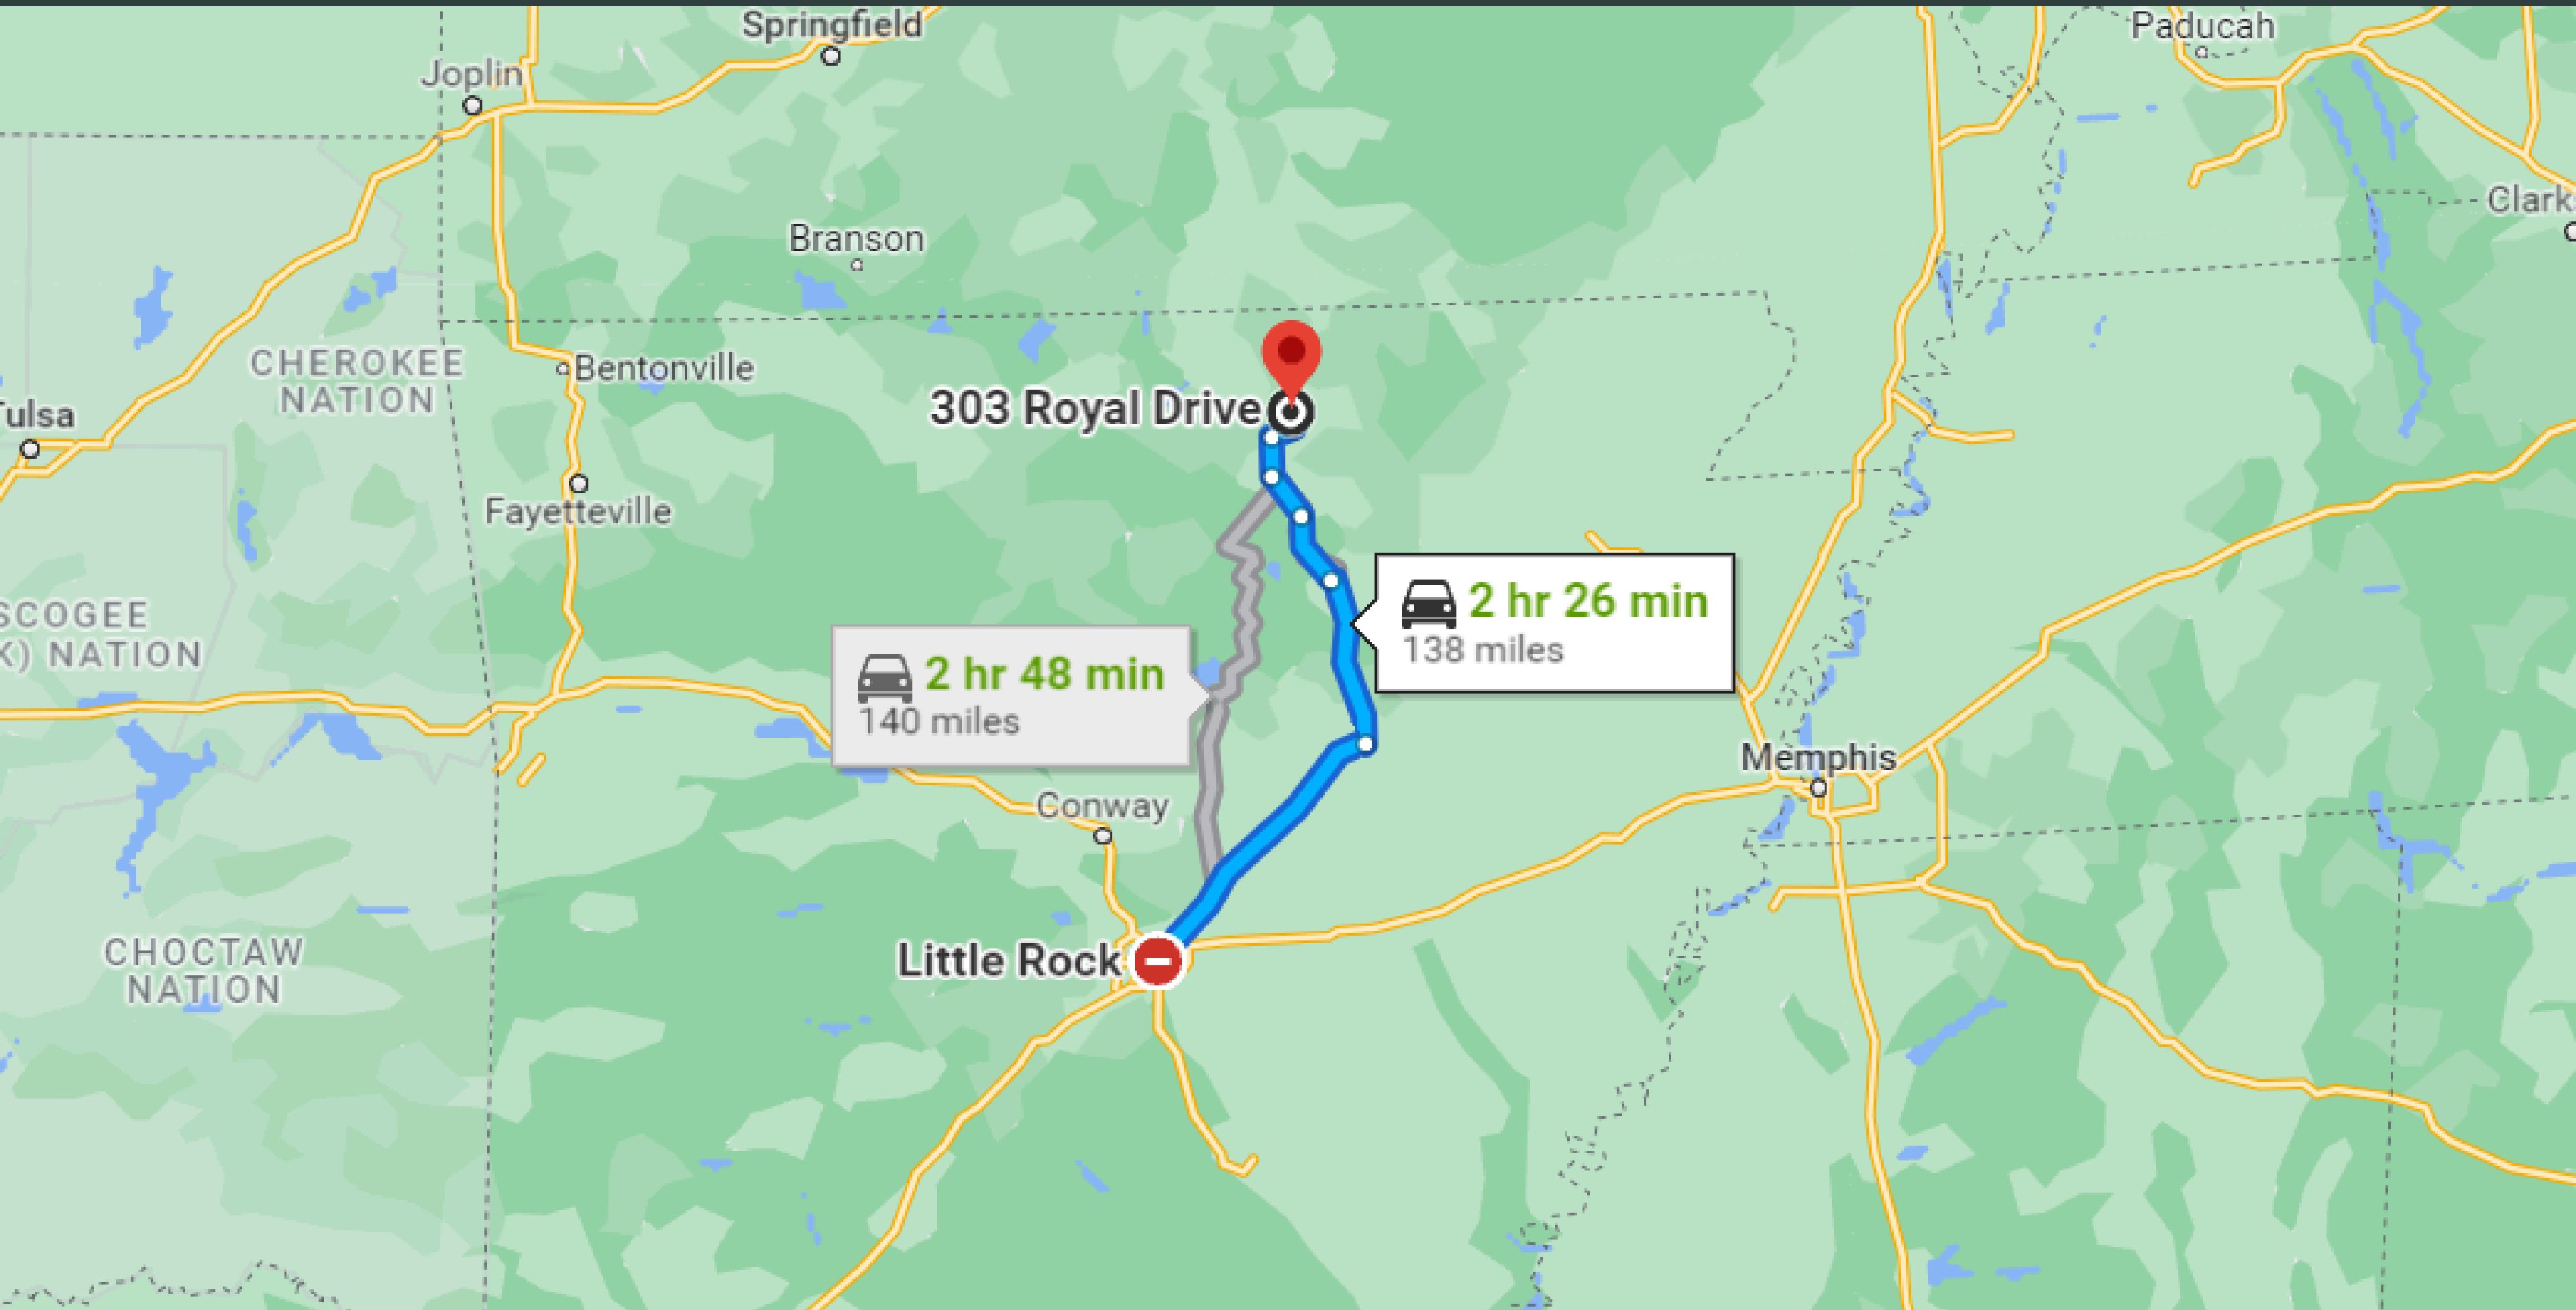

2 HRS & 26 MIN'S DRIVE TO LITTLE ROCK

16-MINUTE DRIVE TO OXFORD TOWN

4-MINUTE DRIVE TO HORSESHOE BEND TOWN

303 Royal Drive

4 min
1 mile

Vito's Asian kitchen

4 min
1 mile

Family Dollar

Horseshoe Bend

Crown Lake Pier