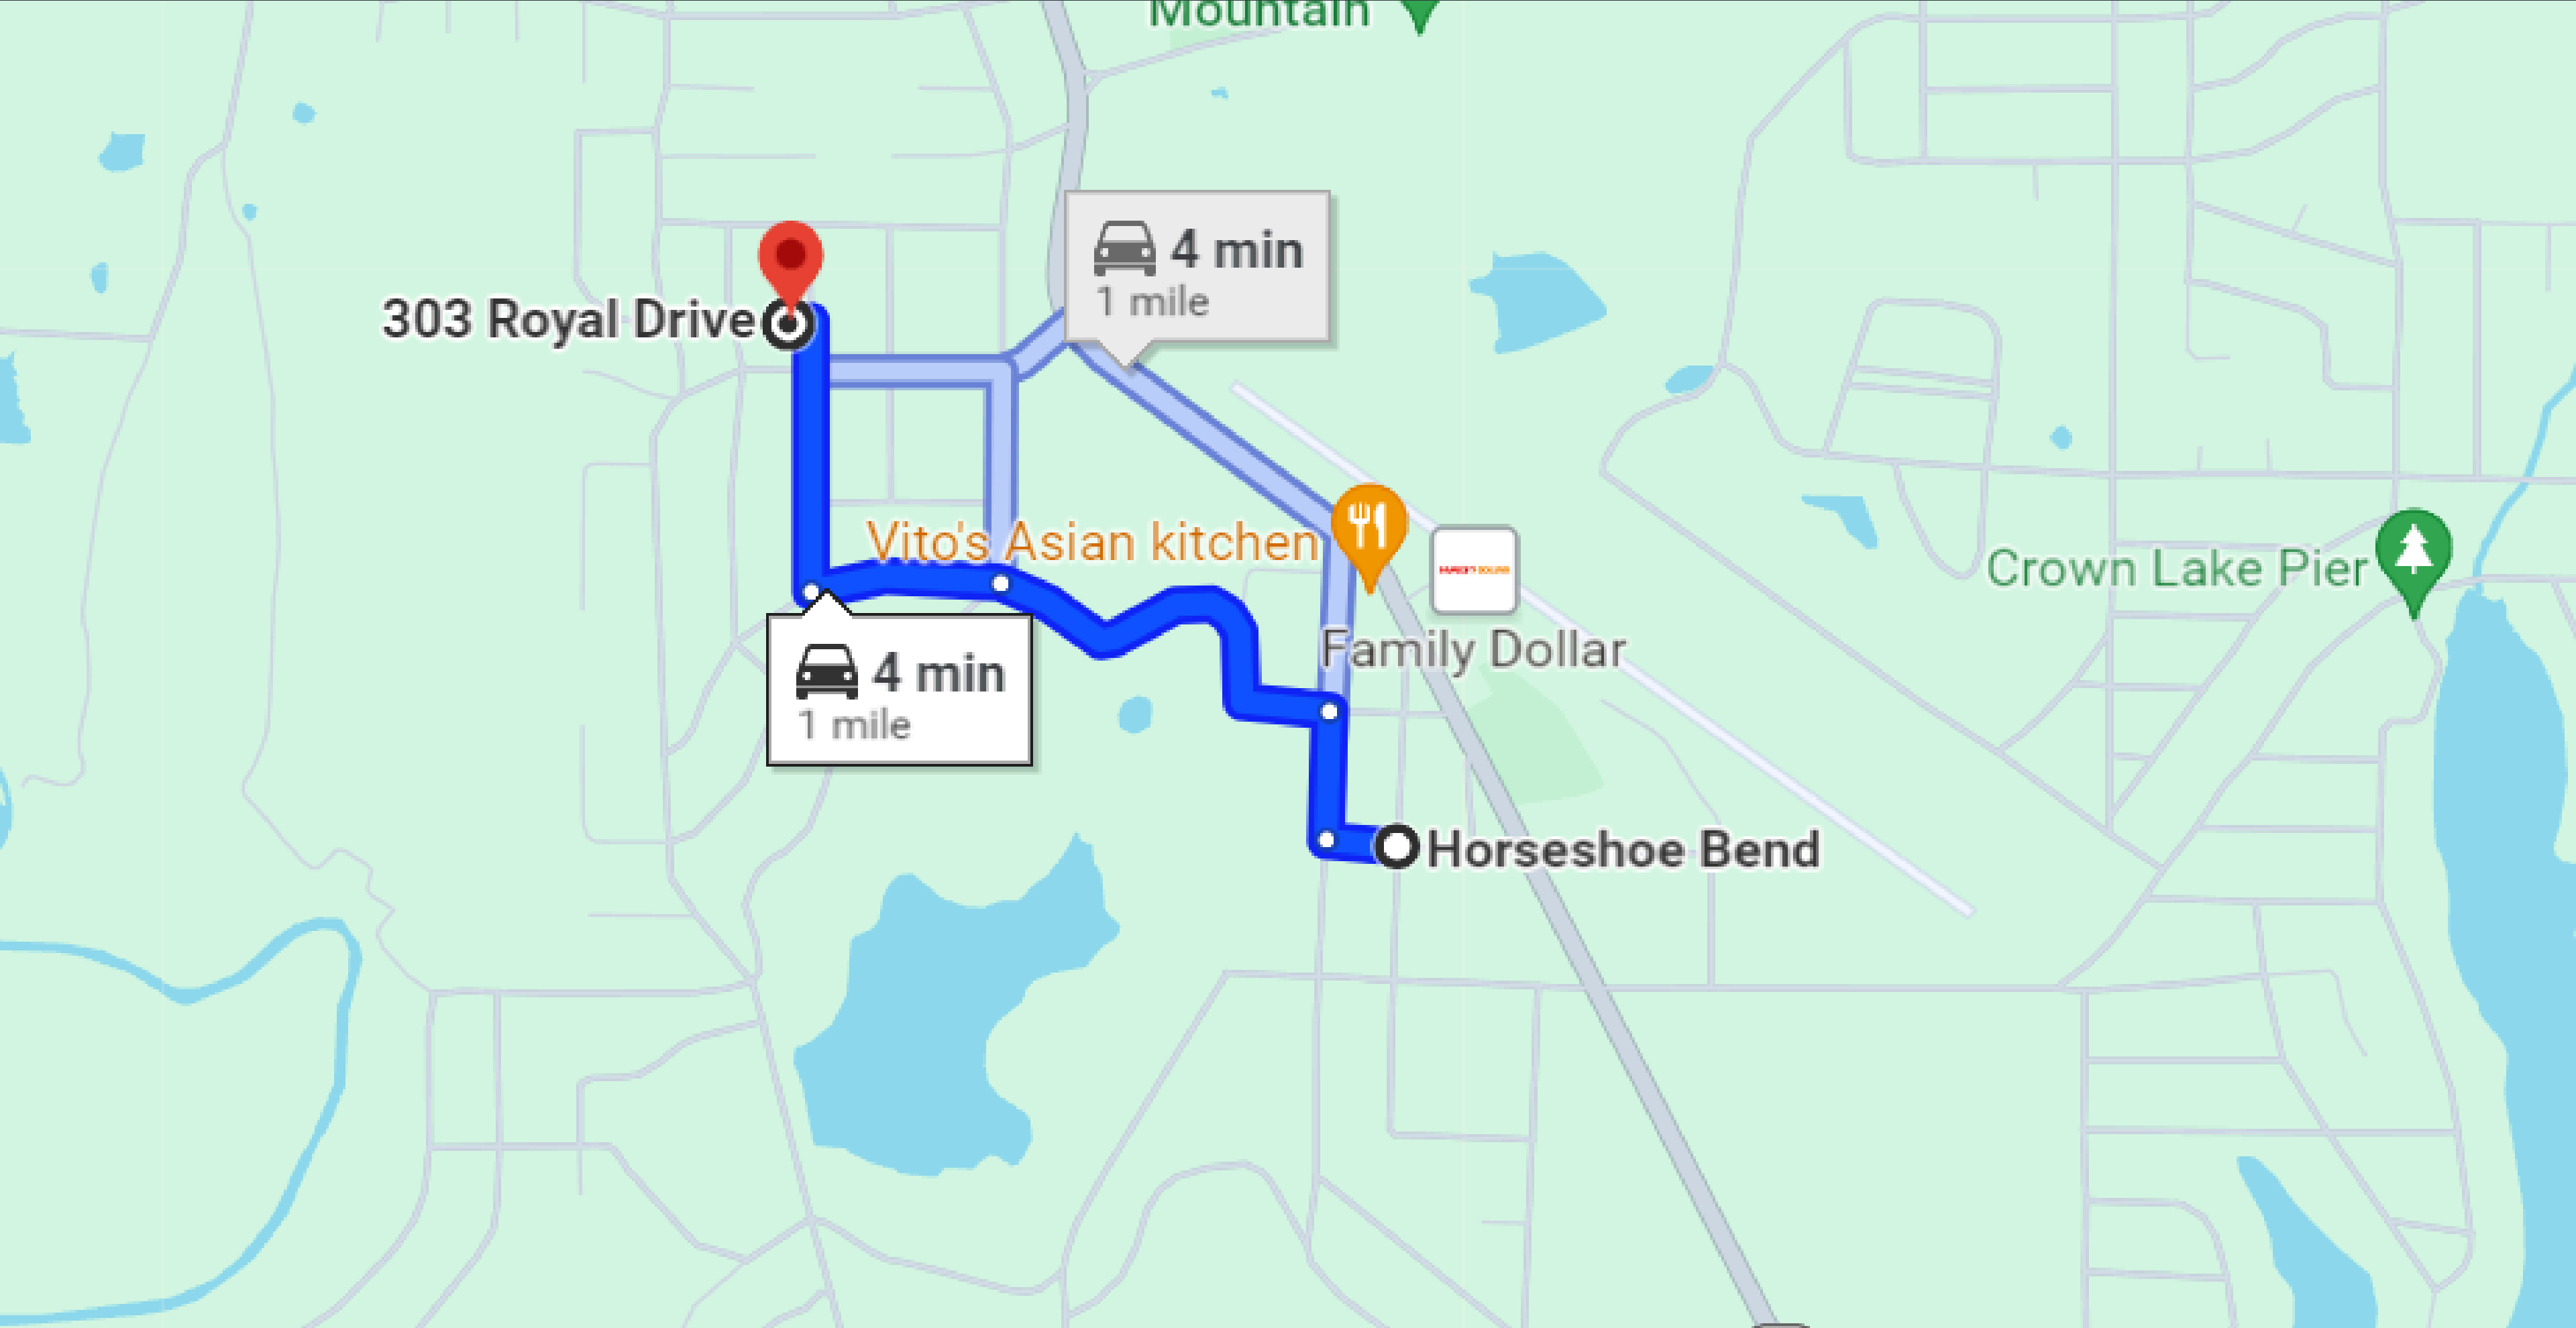

2 HRS & 26 MIN'S DRIVE TO LITTLE ROCK

16-MINUTE DRIVE TO OXFORD TOWN

4-MINUTE DRIVE TO HORSESHOE BEND TOWN

303 Royal Drive

4 min
1 mile

Vito's Asian kitchen

4 min
1 mile

Family Dollar

Horseshoe Bend

Crown Lake Pier