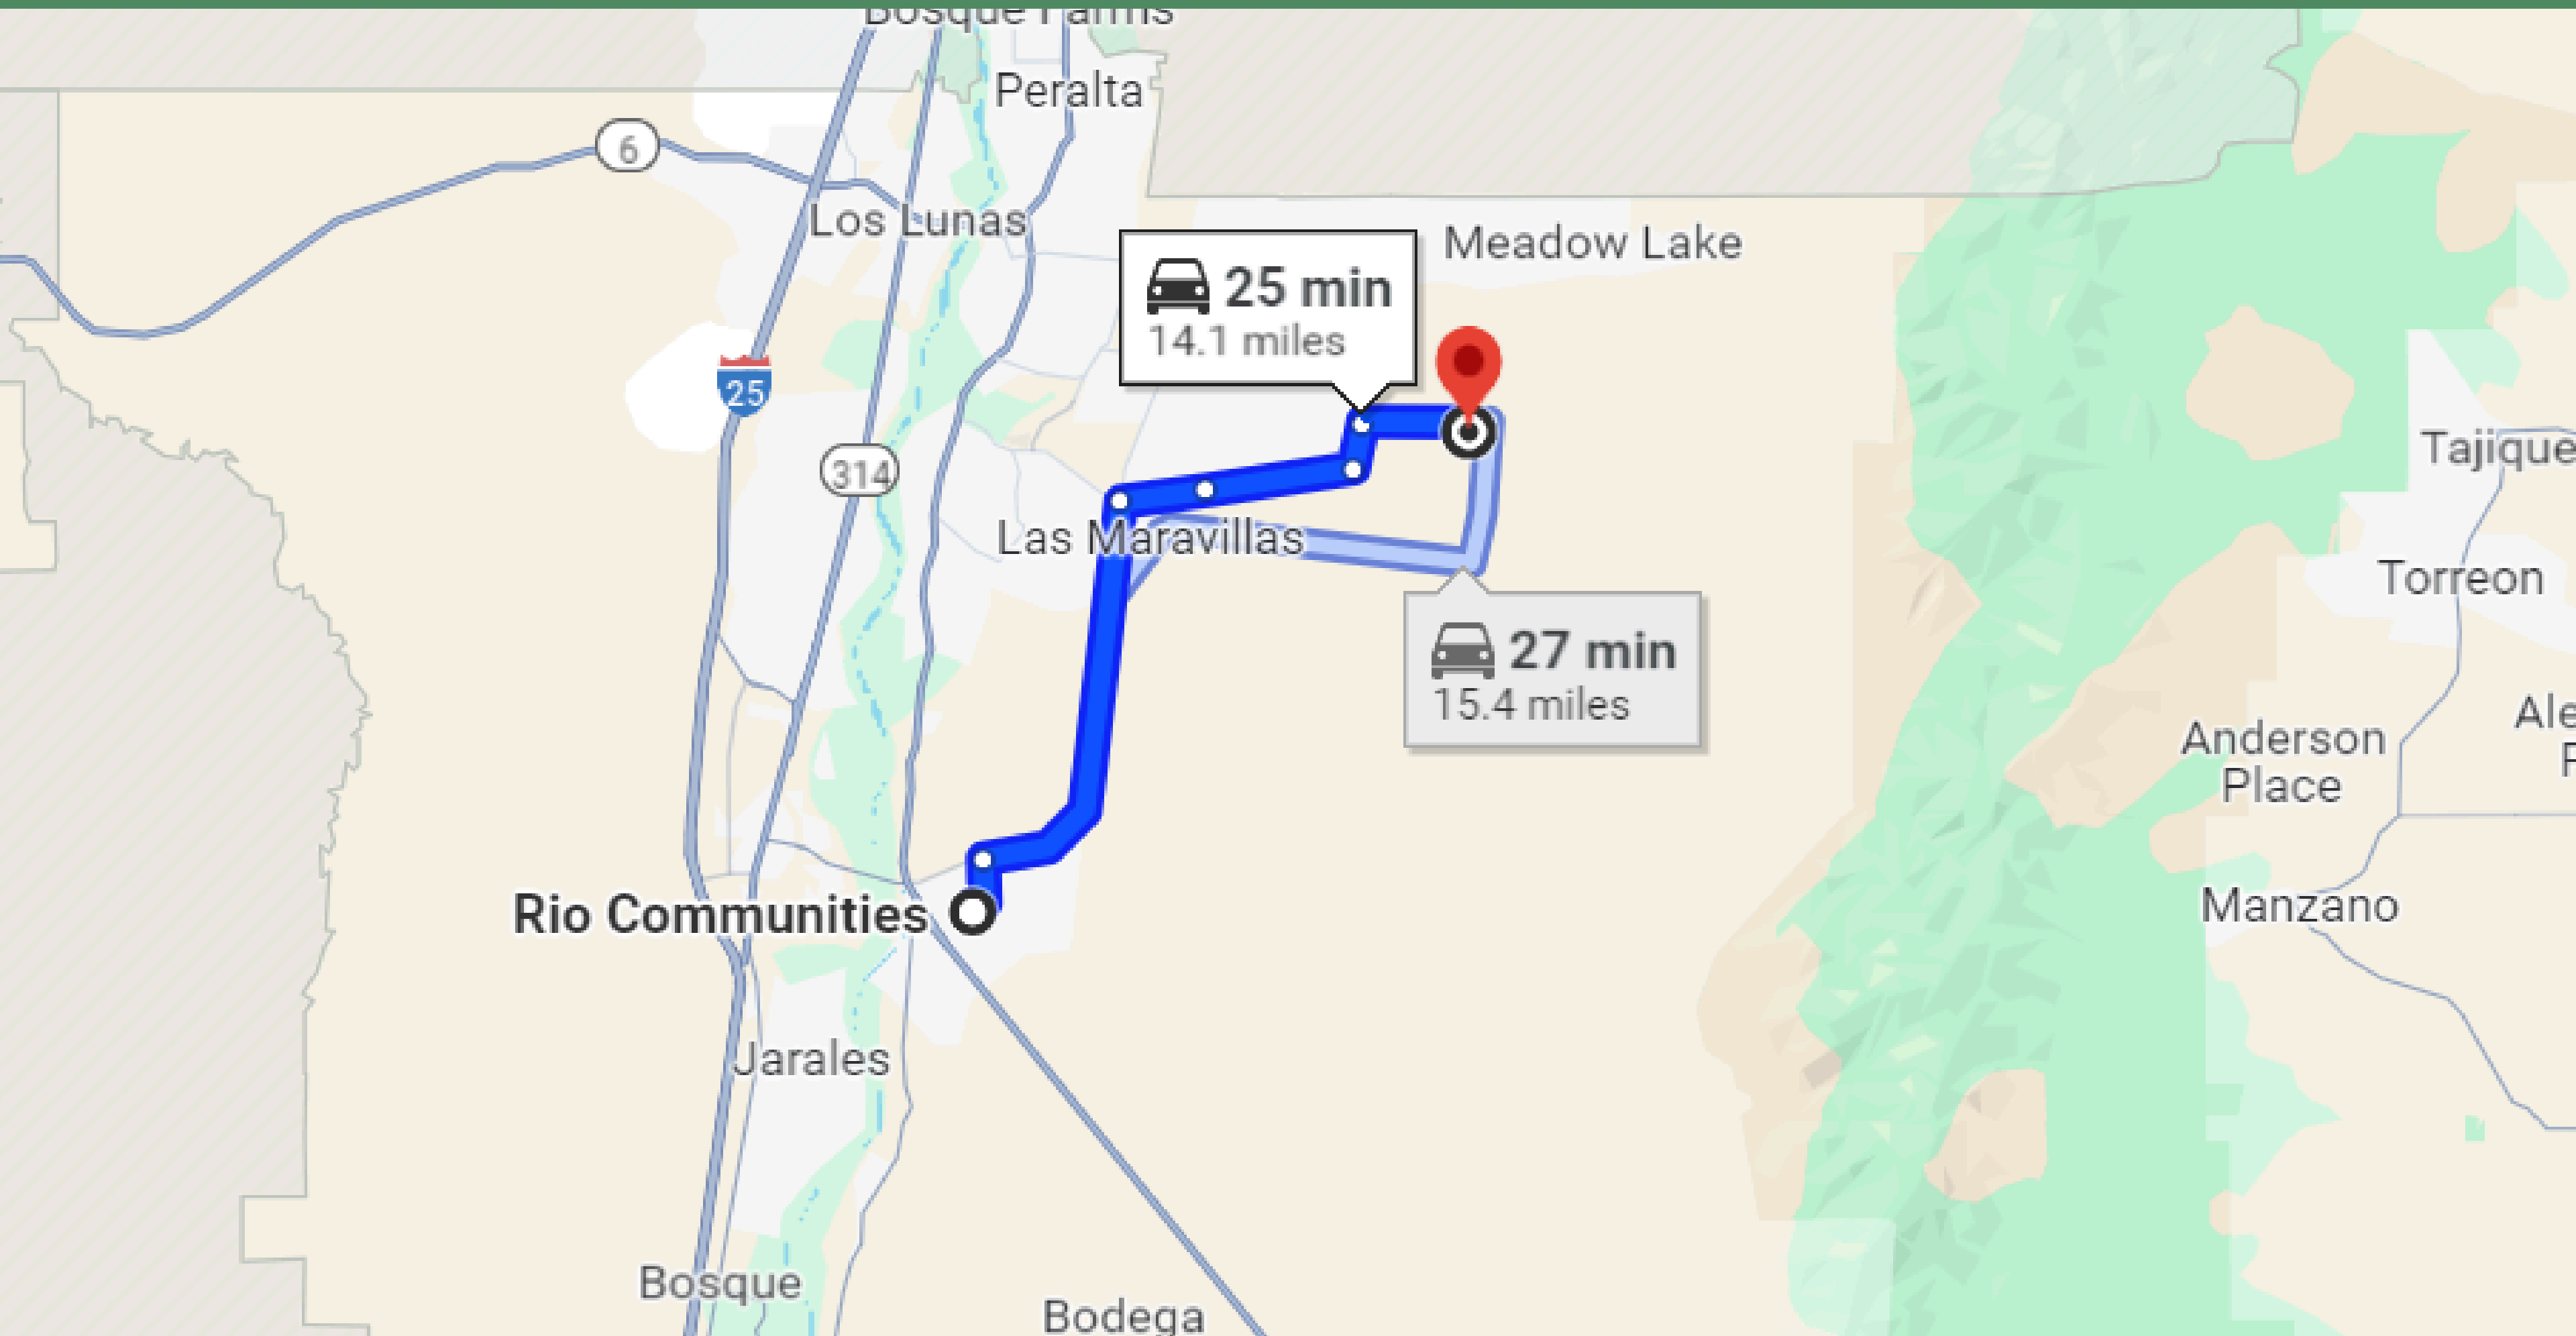

25- MINUTE DRIVE TO RIO COMMUNITIES TOWN

25- MINUTE DRIVE TO LOS LUNAS TOWN

33-MINUTE DRIVE TO LOS CHAVEZ TOWN

48-MINUTE DRIVE TO ALBUQUERQUE