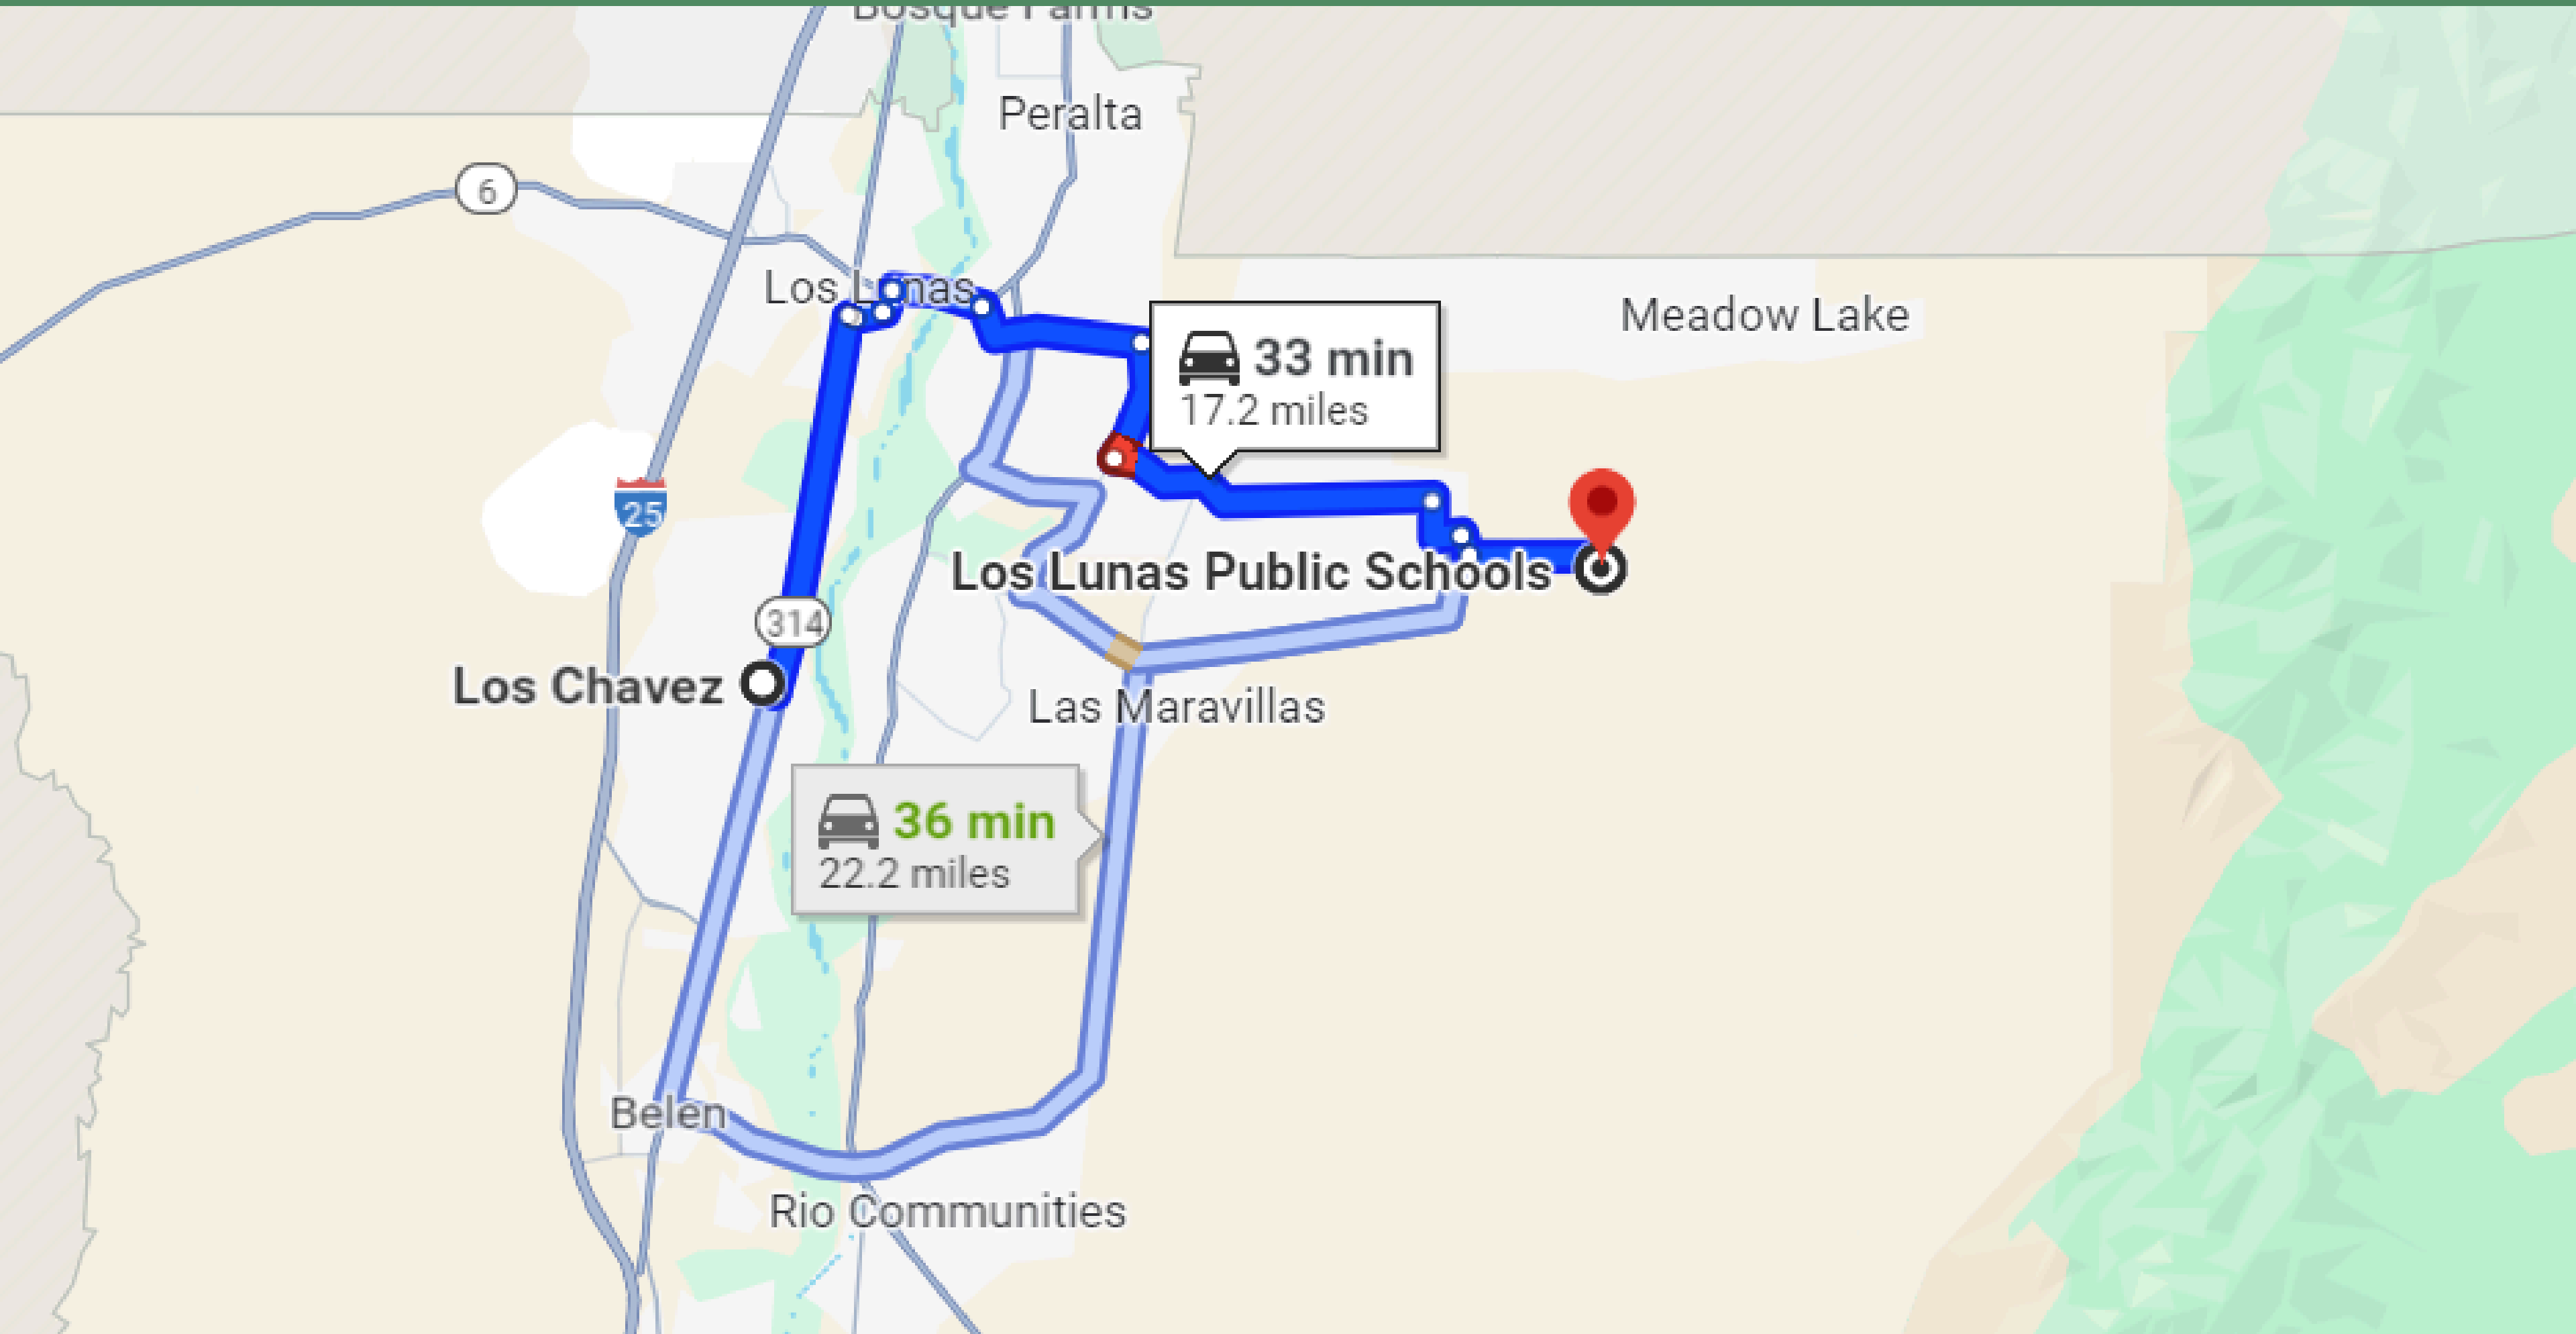

25- MINUTE DRIVE TO RIO COMMUNITIES TOWN

25- MINUTE DRIVE TO LOS LUNAS TOWN

33-MINUTE DRIVE TO LOS CHAVEZ TOWN

48-MINUTE DRIVE TO ALBUQUERQUE