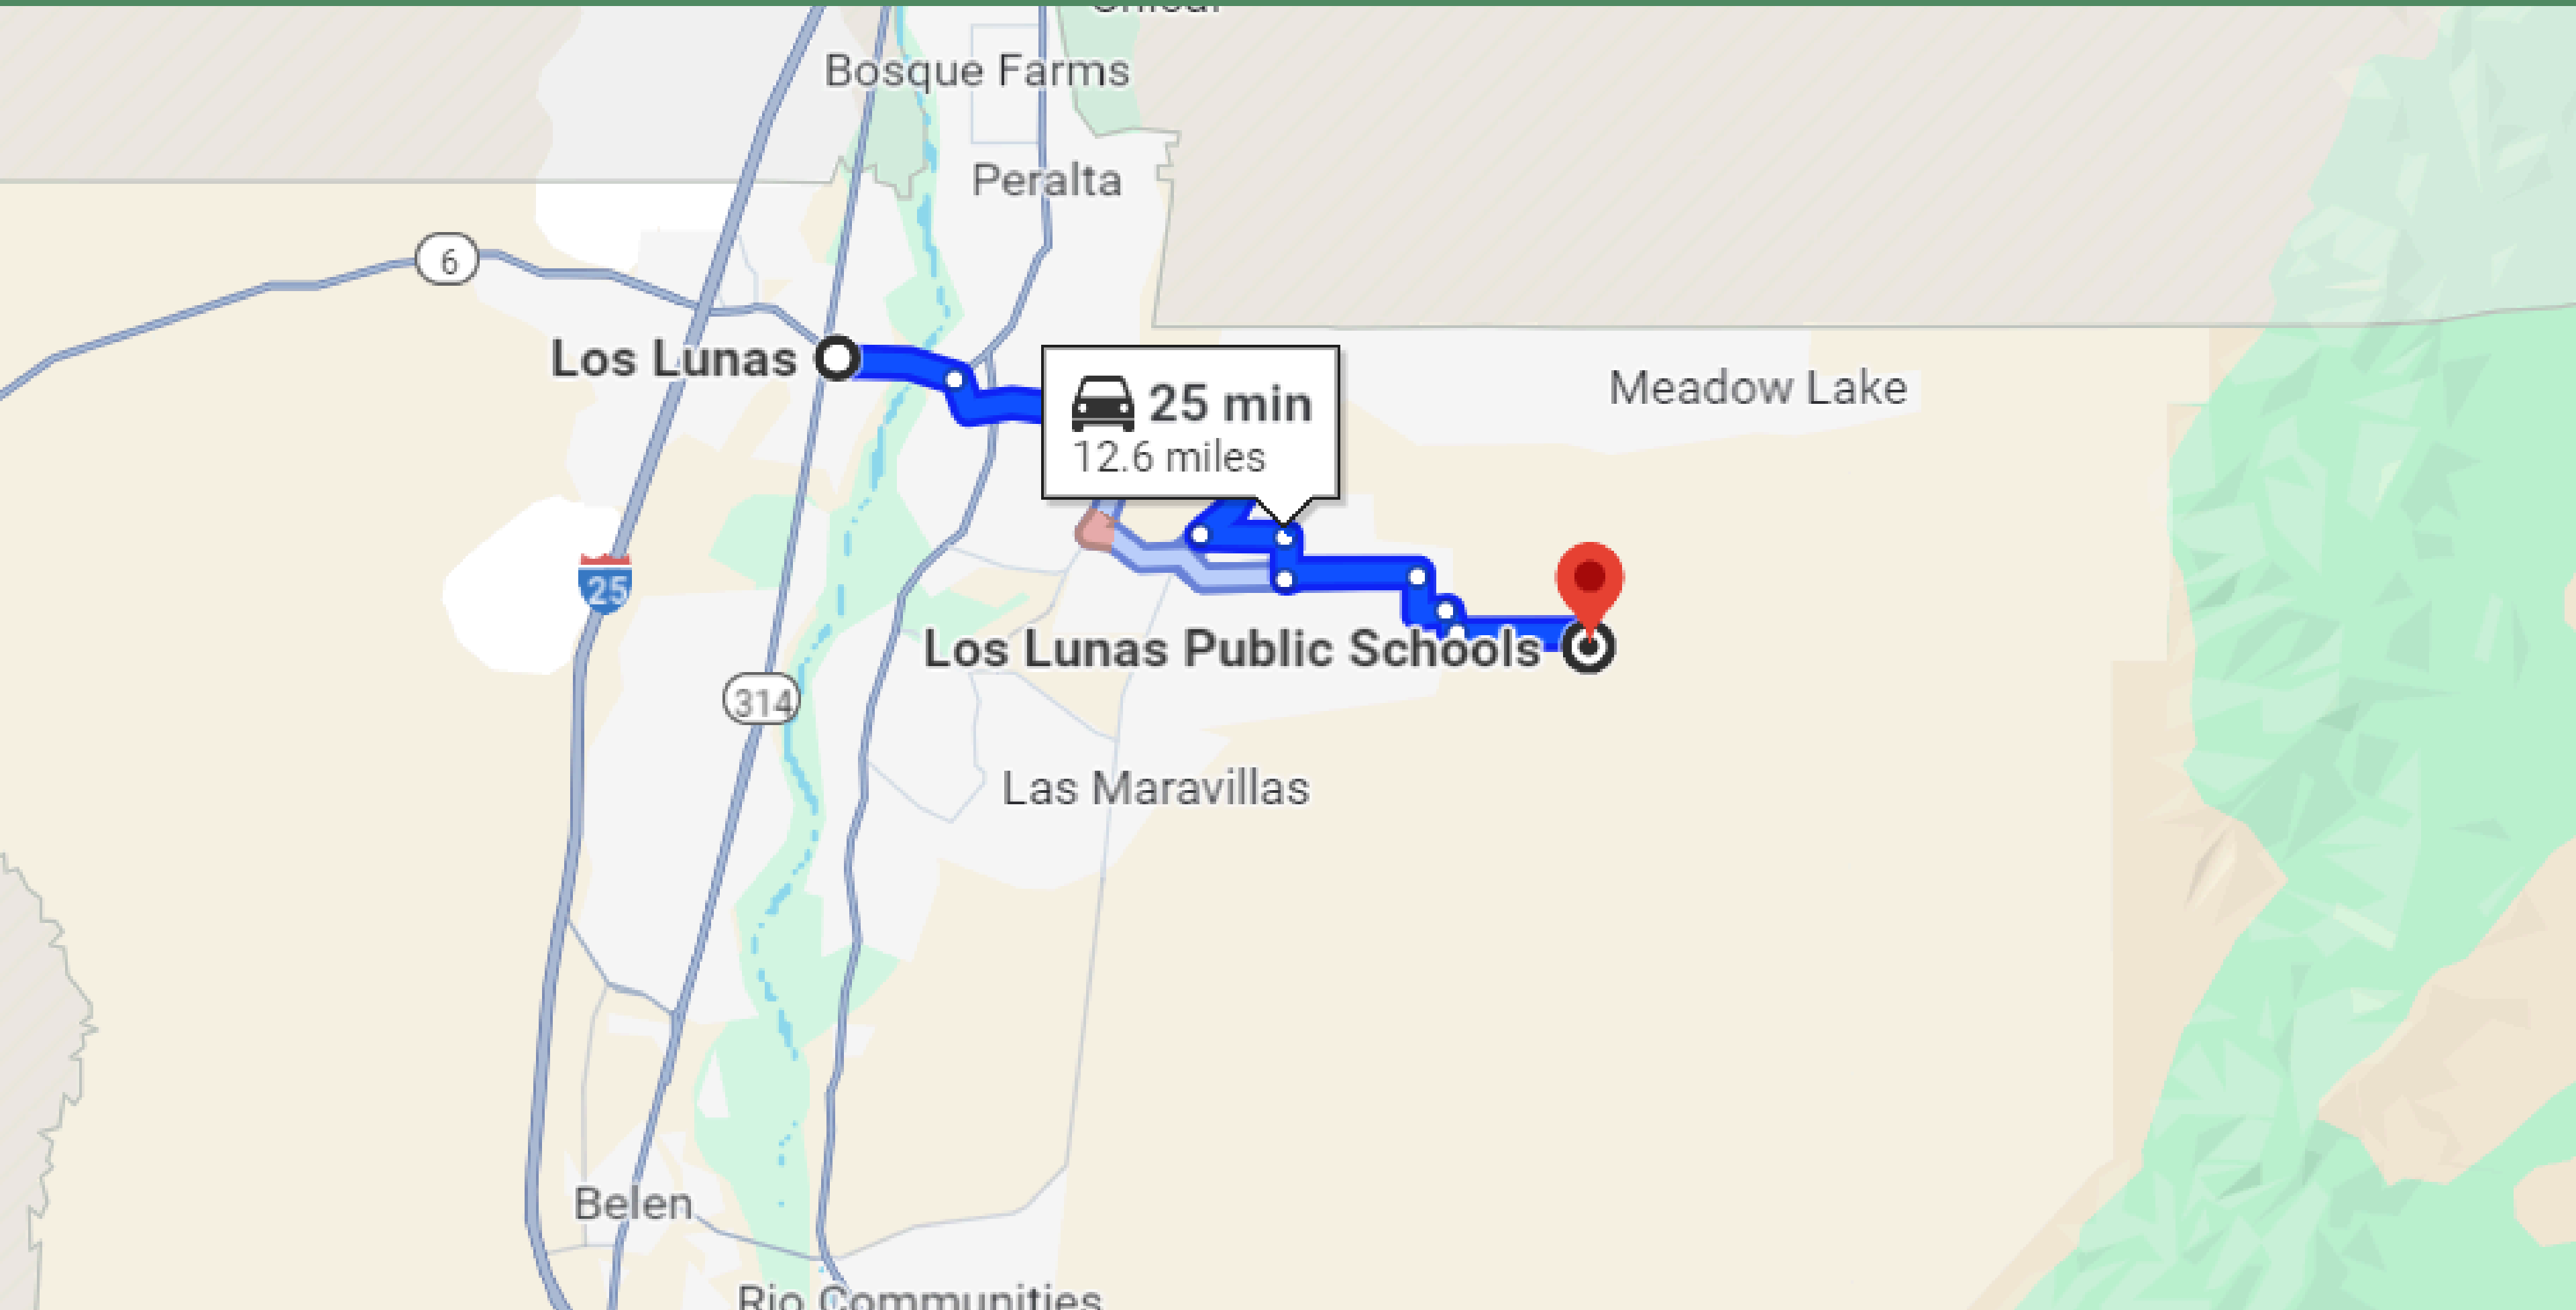

25- MINUTE DRIVE TO RIO COMMUNITIES TOWN

25- MINUTE DRIVE TO LOS LUNAS TOWN

33-MINUTE DRIVE TO LOS CHAVEZ TOWN

48-MINUTE DRIVE TO ALBUQUERQUE