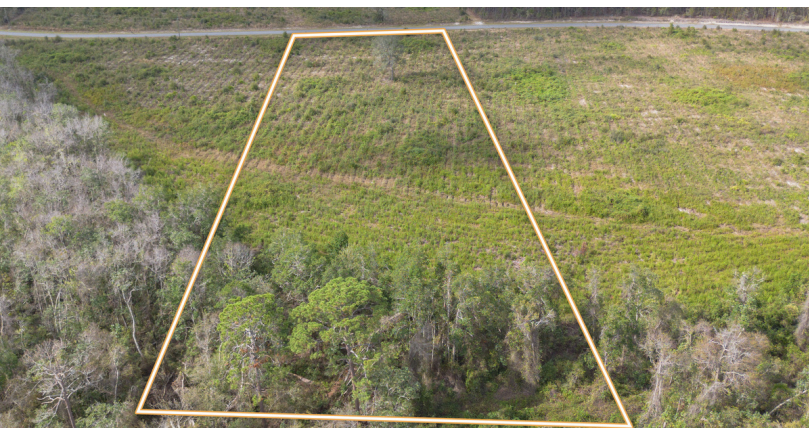

6.06 ACRES

6.06 ACRES

Tract #4 - 6.061 Acres - Saddleclub Rd

 Brantley County, GA

 6.061 +/- Acres

 \$39,396.50

This 6.061-acre tract on Saddle Club Road is perfect for building your dream home or placing a mobile home. With paved road frontage and easy access to power along the road, this property is well-prepared for development. The land features good soils, making it suitable for various uses, including residential, agricultural, or recreational purposes.