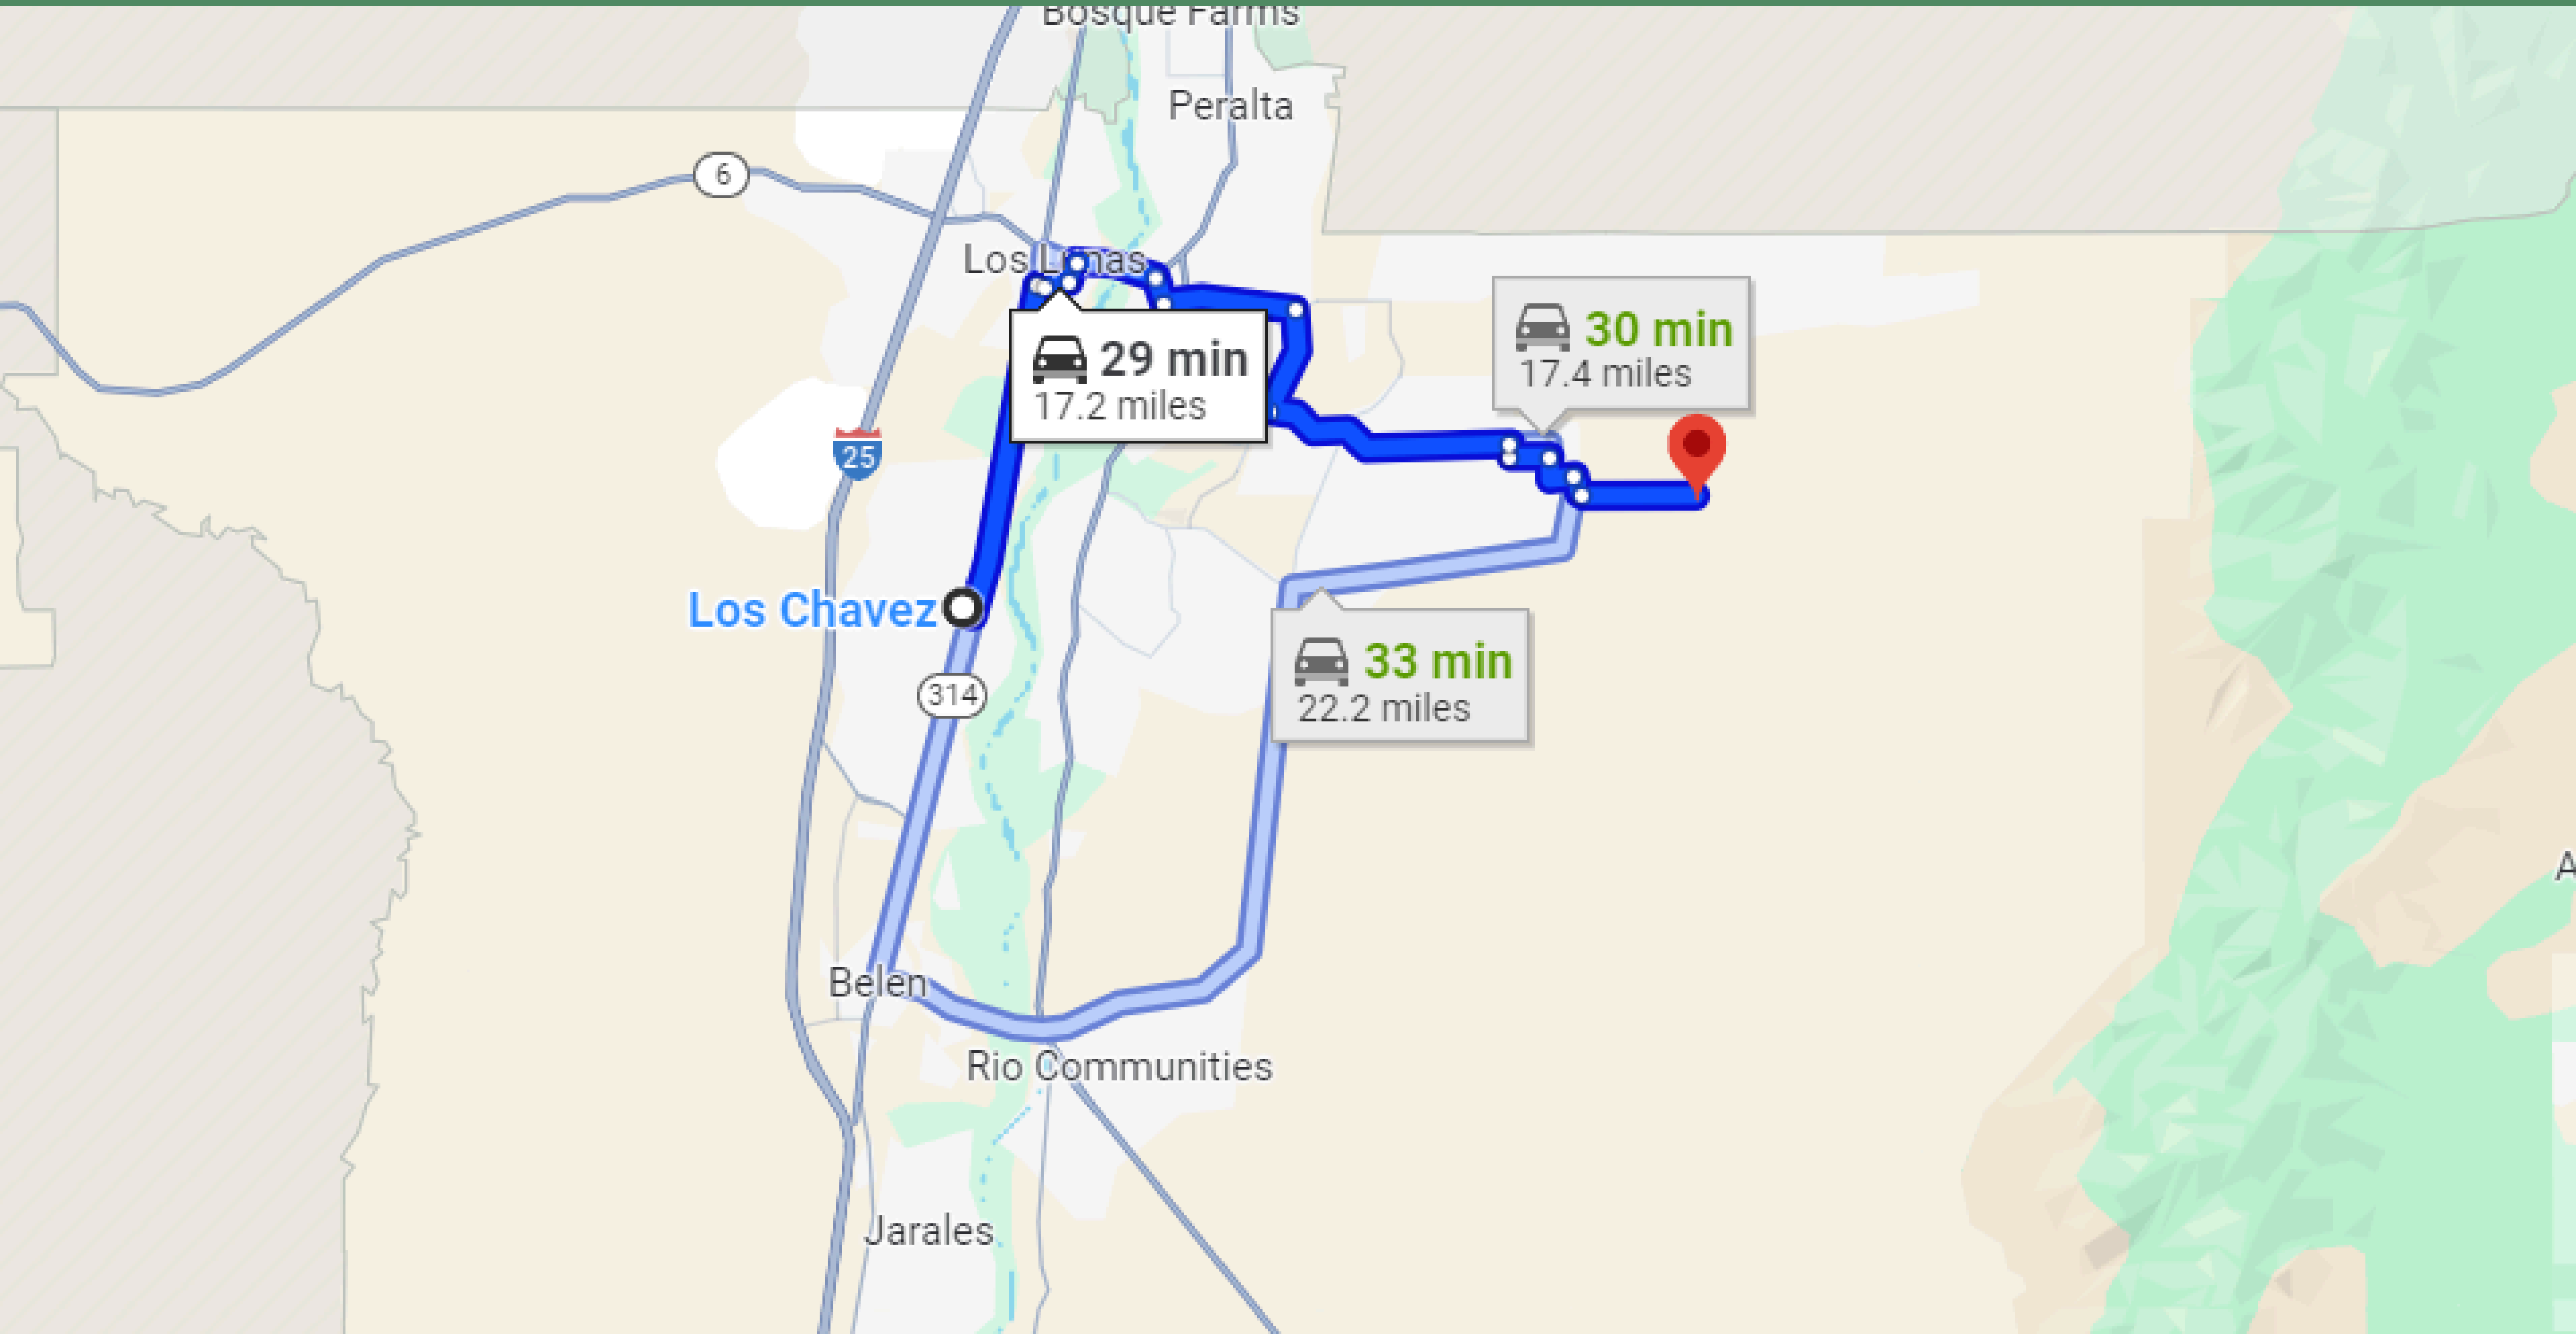

# 24-MINUTE DRIVE TO RIO COMMUNITIES TOWN

# 22- MINUTE DRIVE TO LOS LUNAS TOWN

# 29-MINUTE DRIVE TO LOS CHAVEZ TOWN

# 44-MINUTE DRIVE TO ALBUQUERQUE