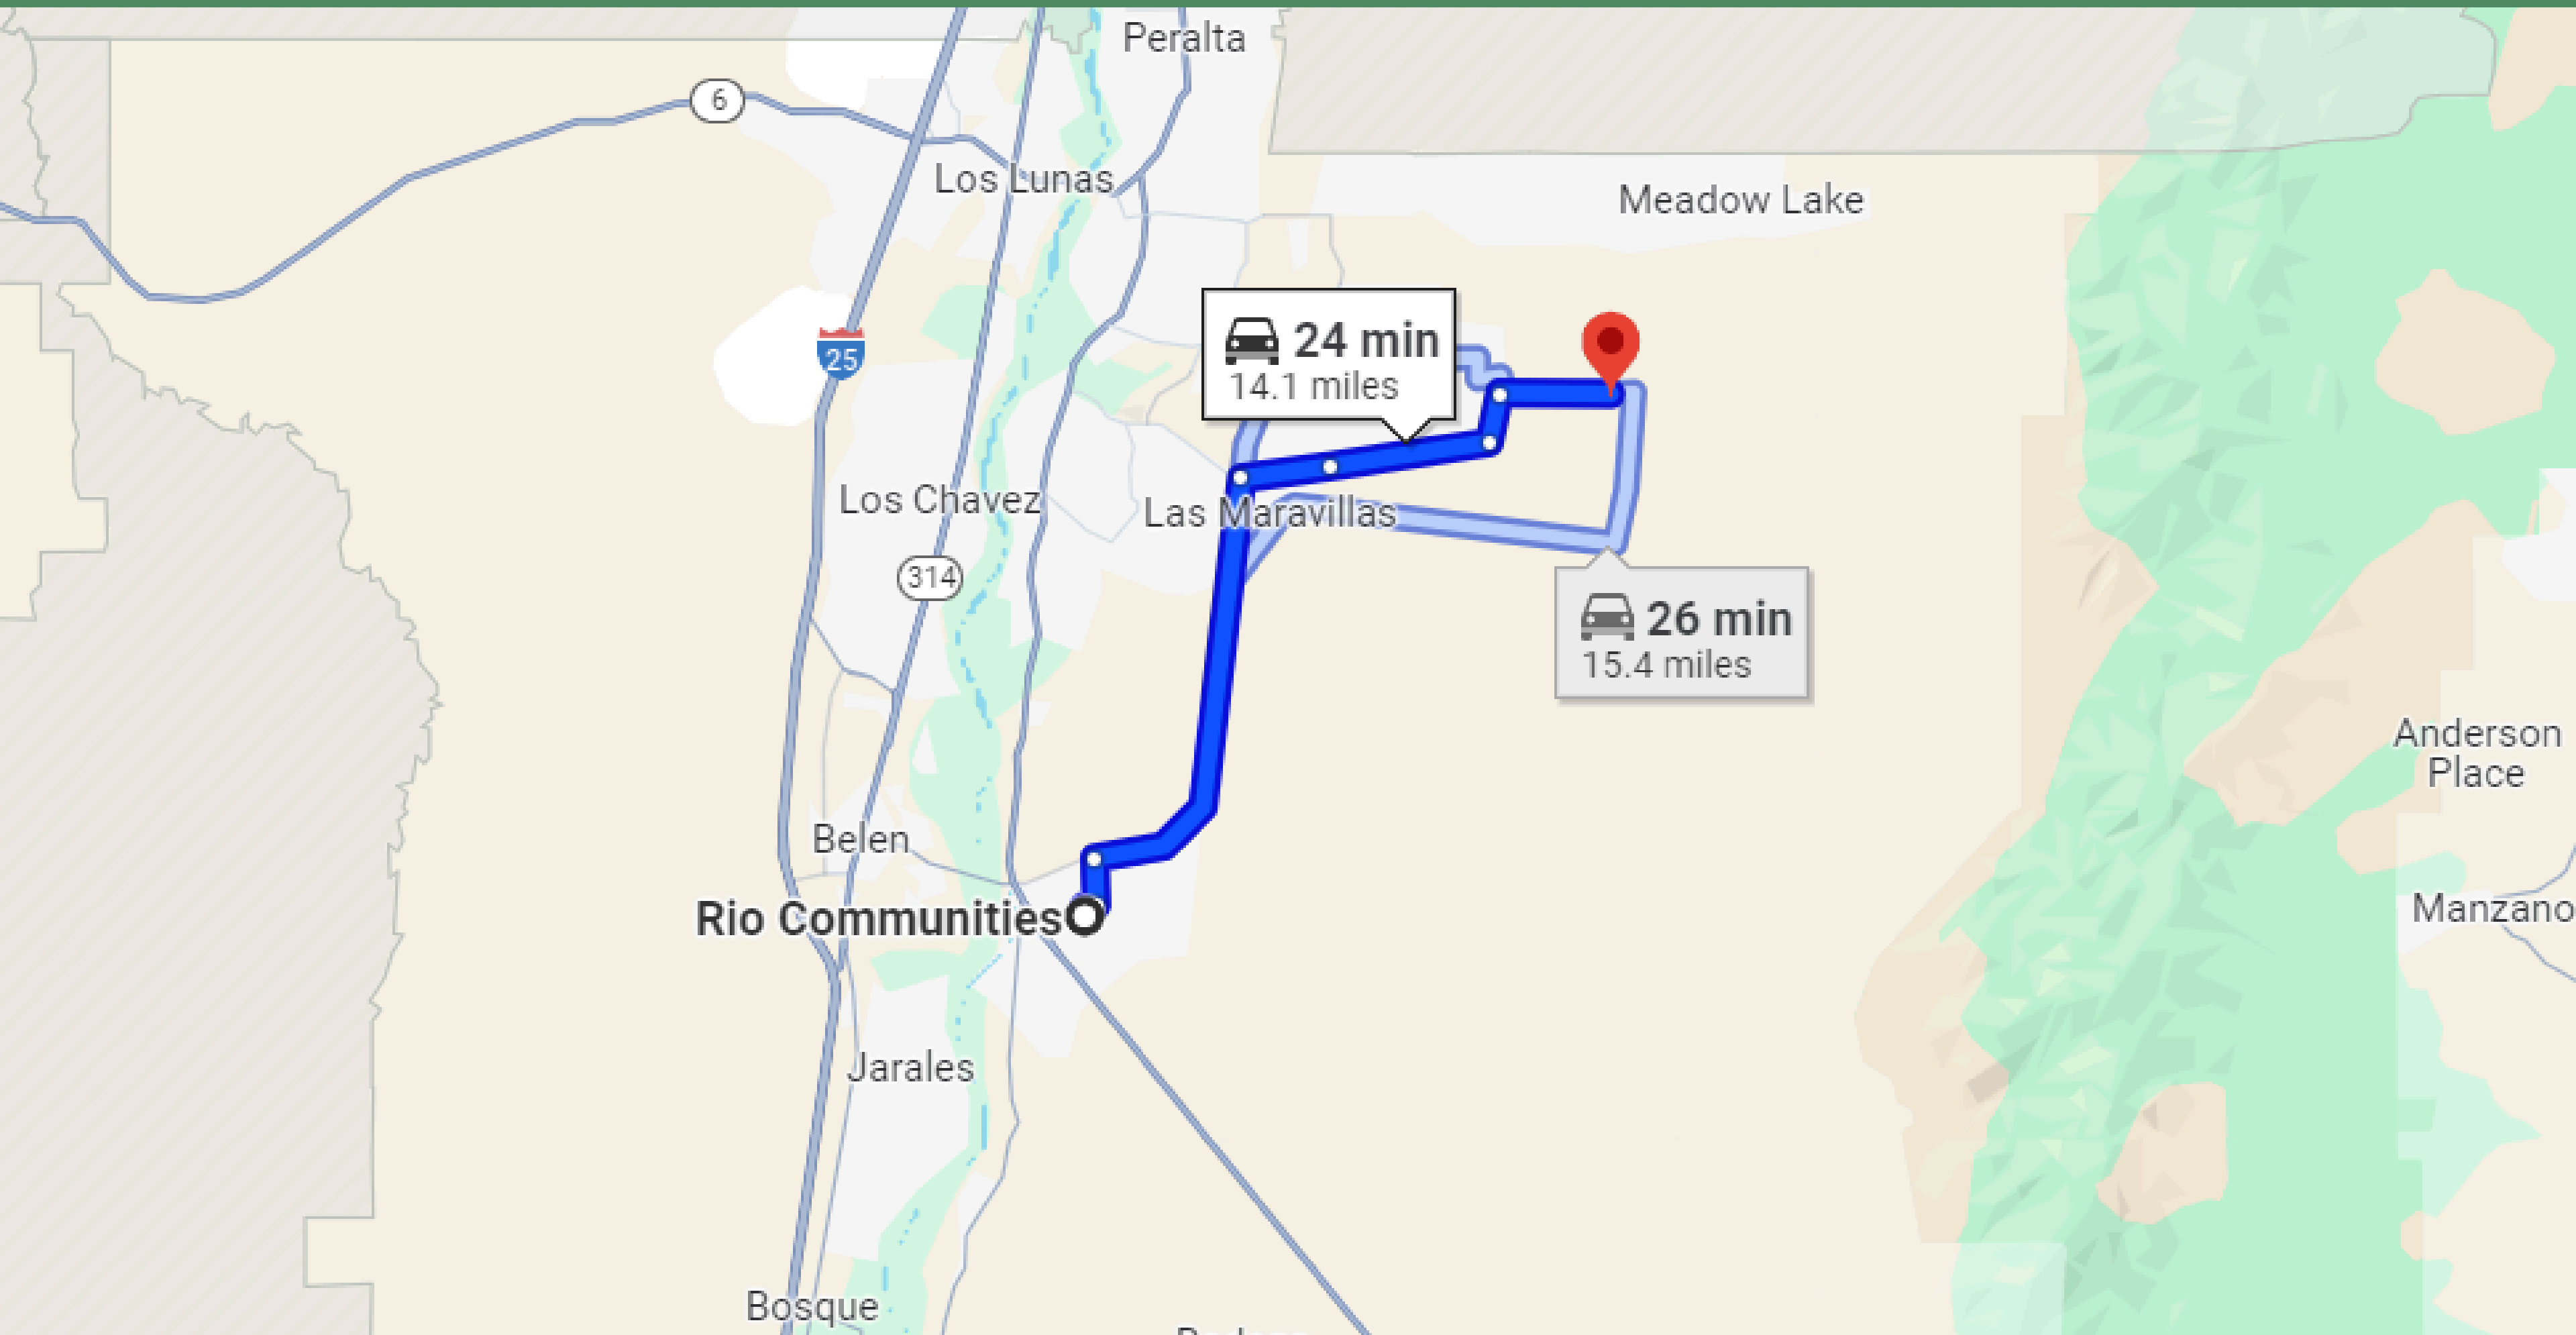

# 24-MINUTE DRIVE TO RIO COMMUNITIES TOWN

# 22- MINUTE DRIVE TO LOS LUNAS TOWN

# 29-MINUTE DRIVE TO LOS CHAVEZ TOWN

# 44-MINUTE DRIVE TO ALBUQUERQUE