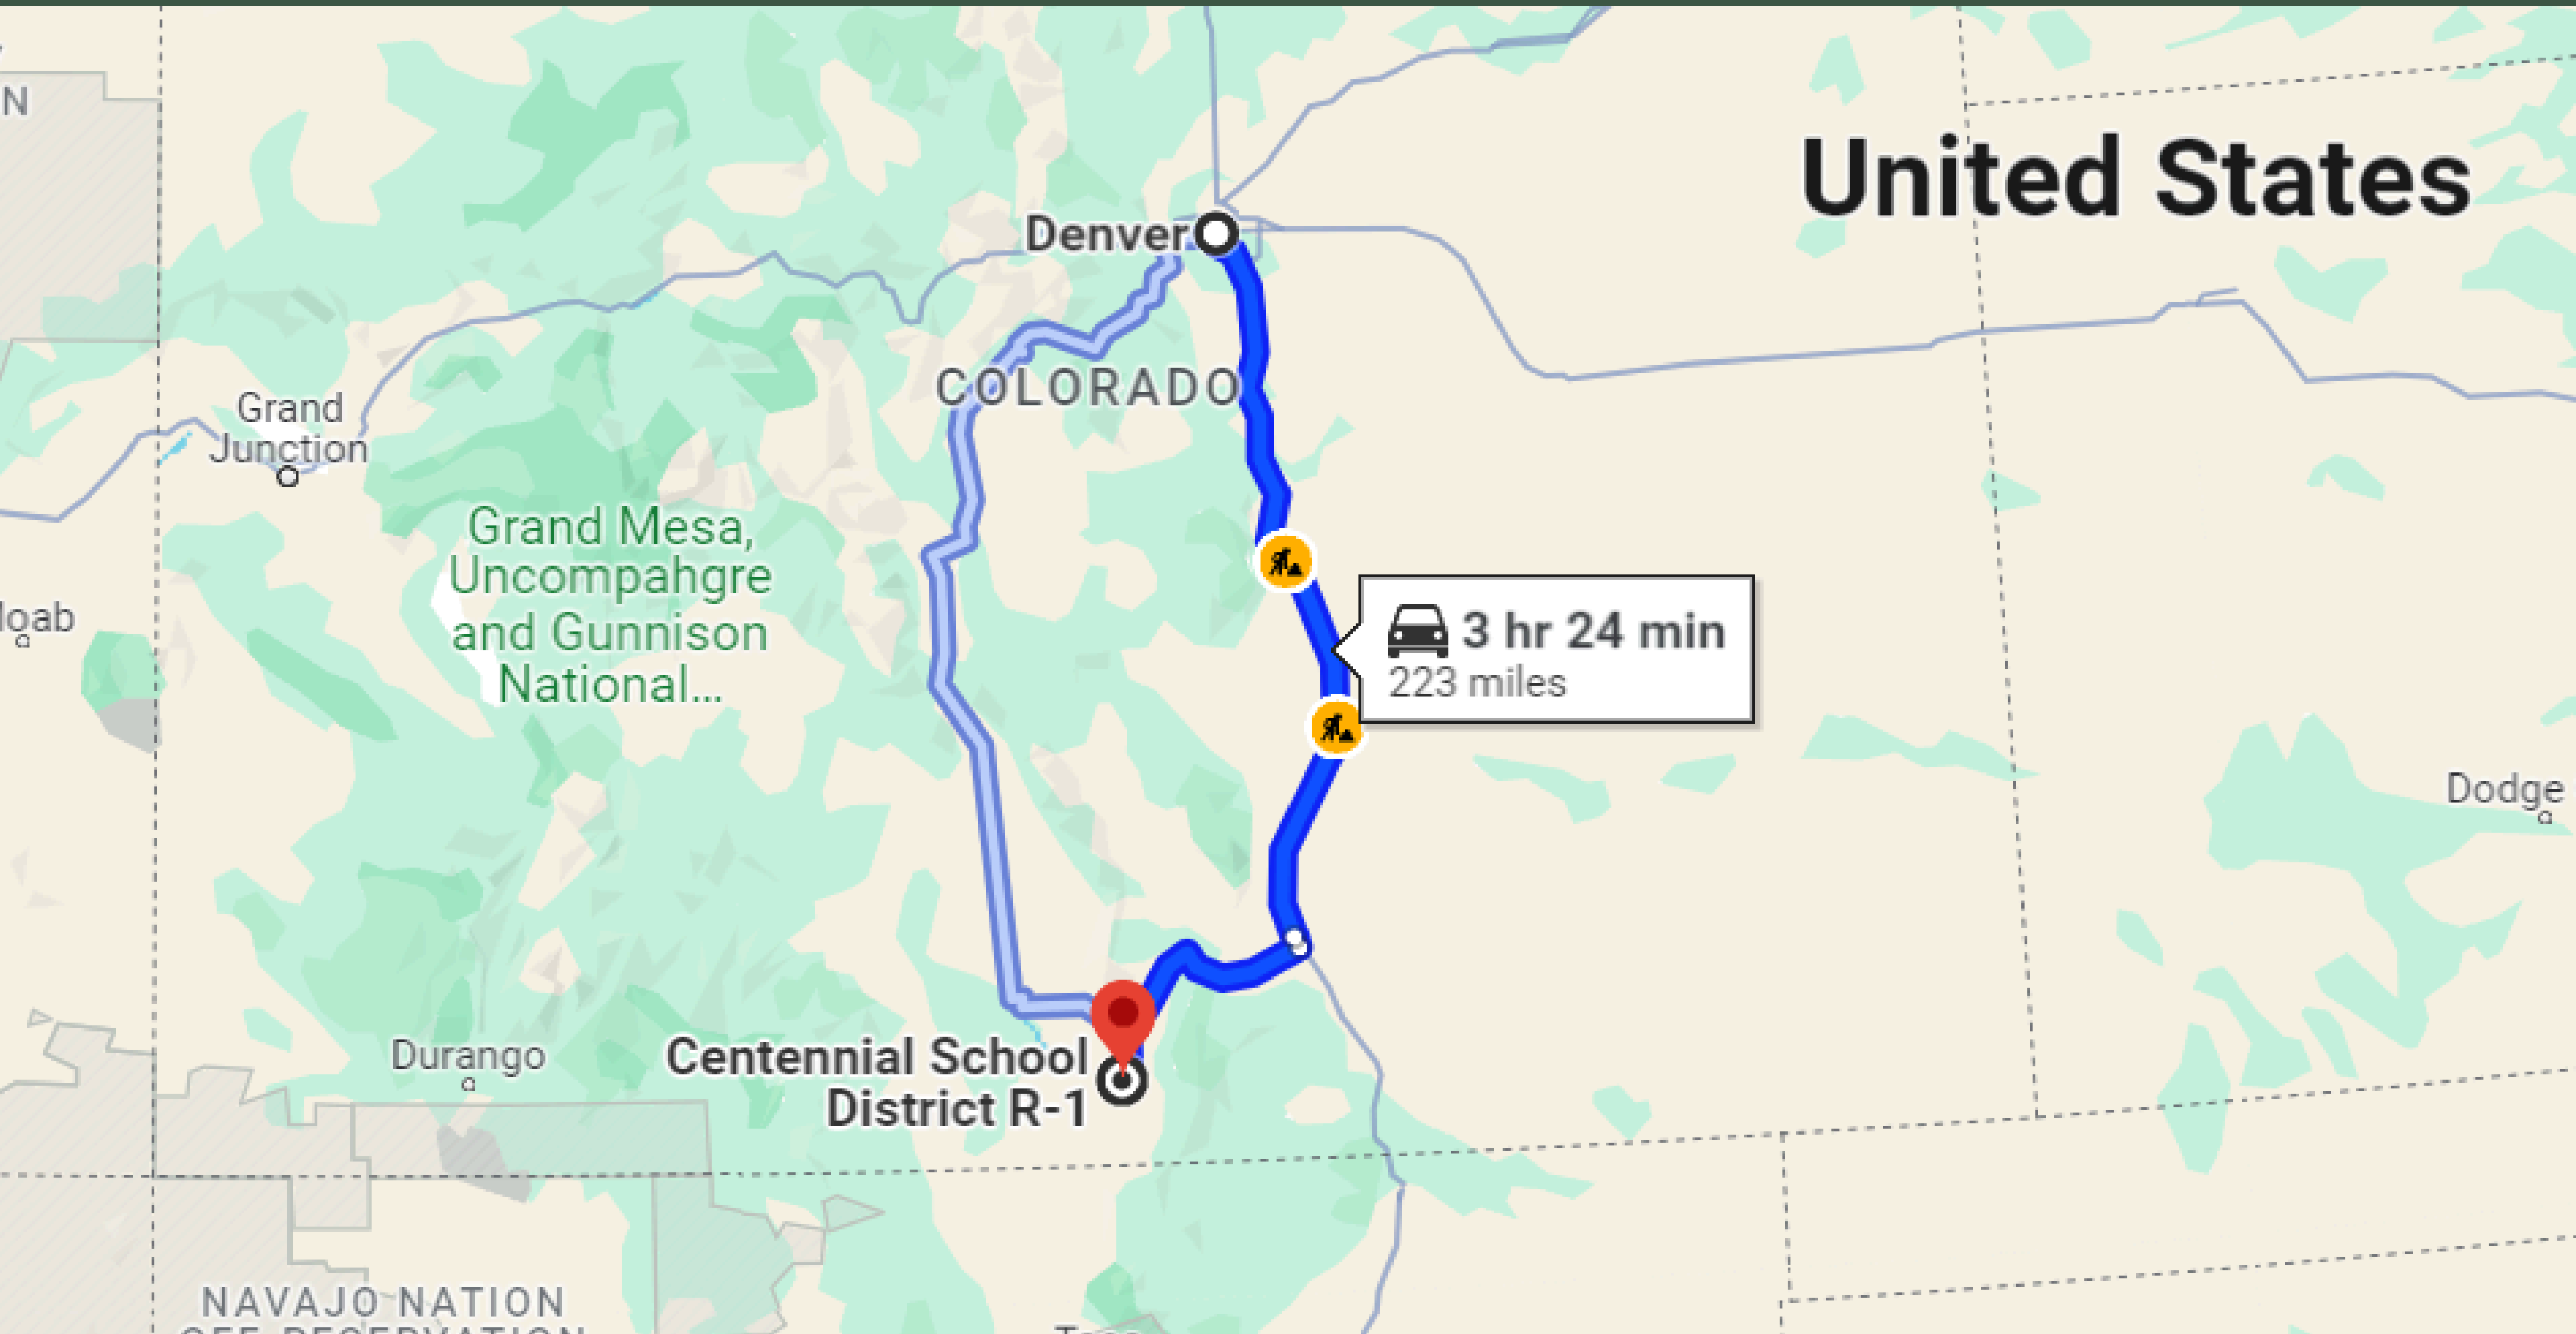

# 3 HRS & 24 MIN'S DRIVE TO DENVER

# 9-MINUTE DRIVE TO SAN LUIS TOWN

# 23-MINUTE DRIVE TO BLANCA TOWN