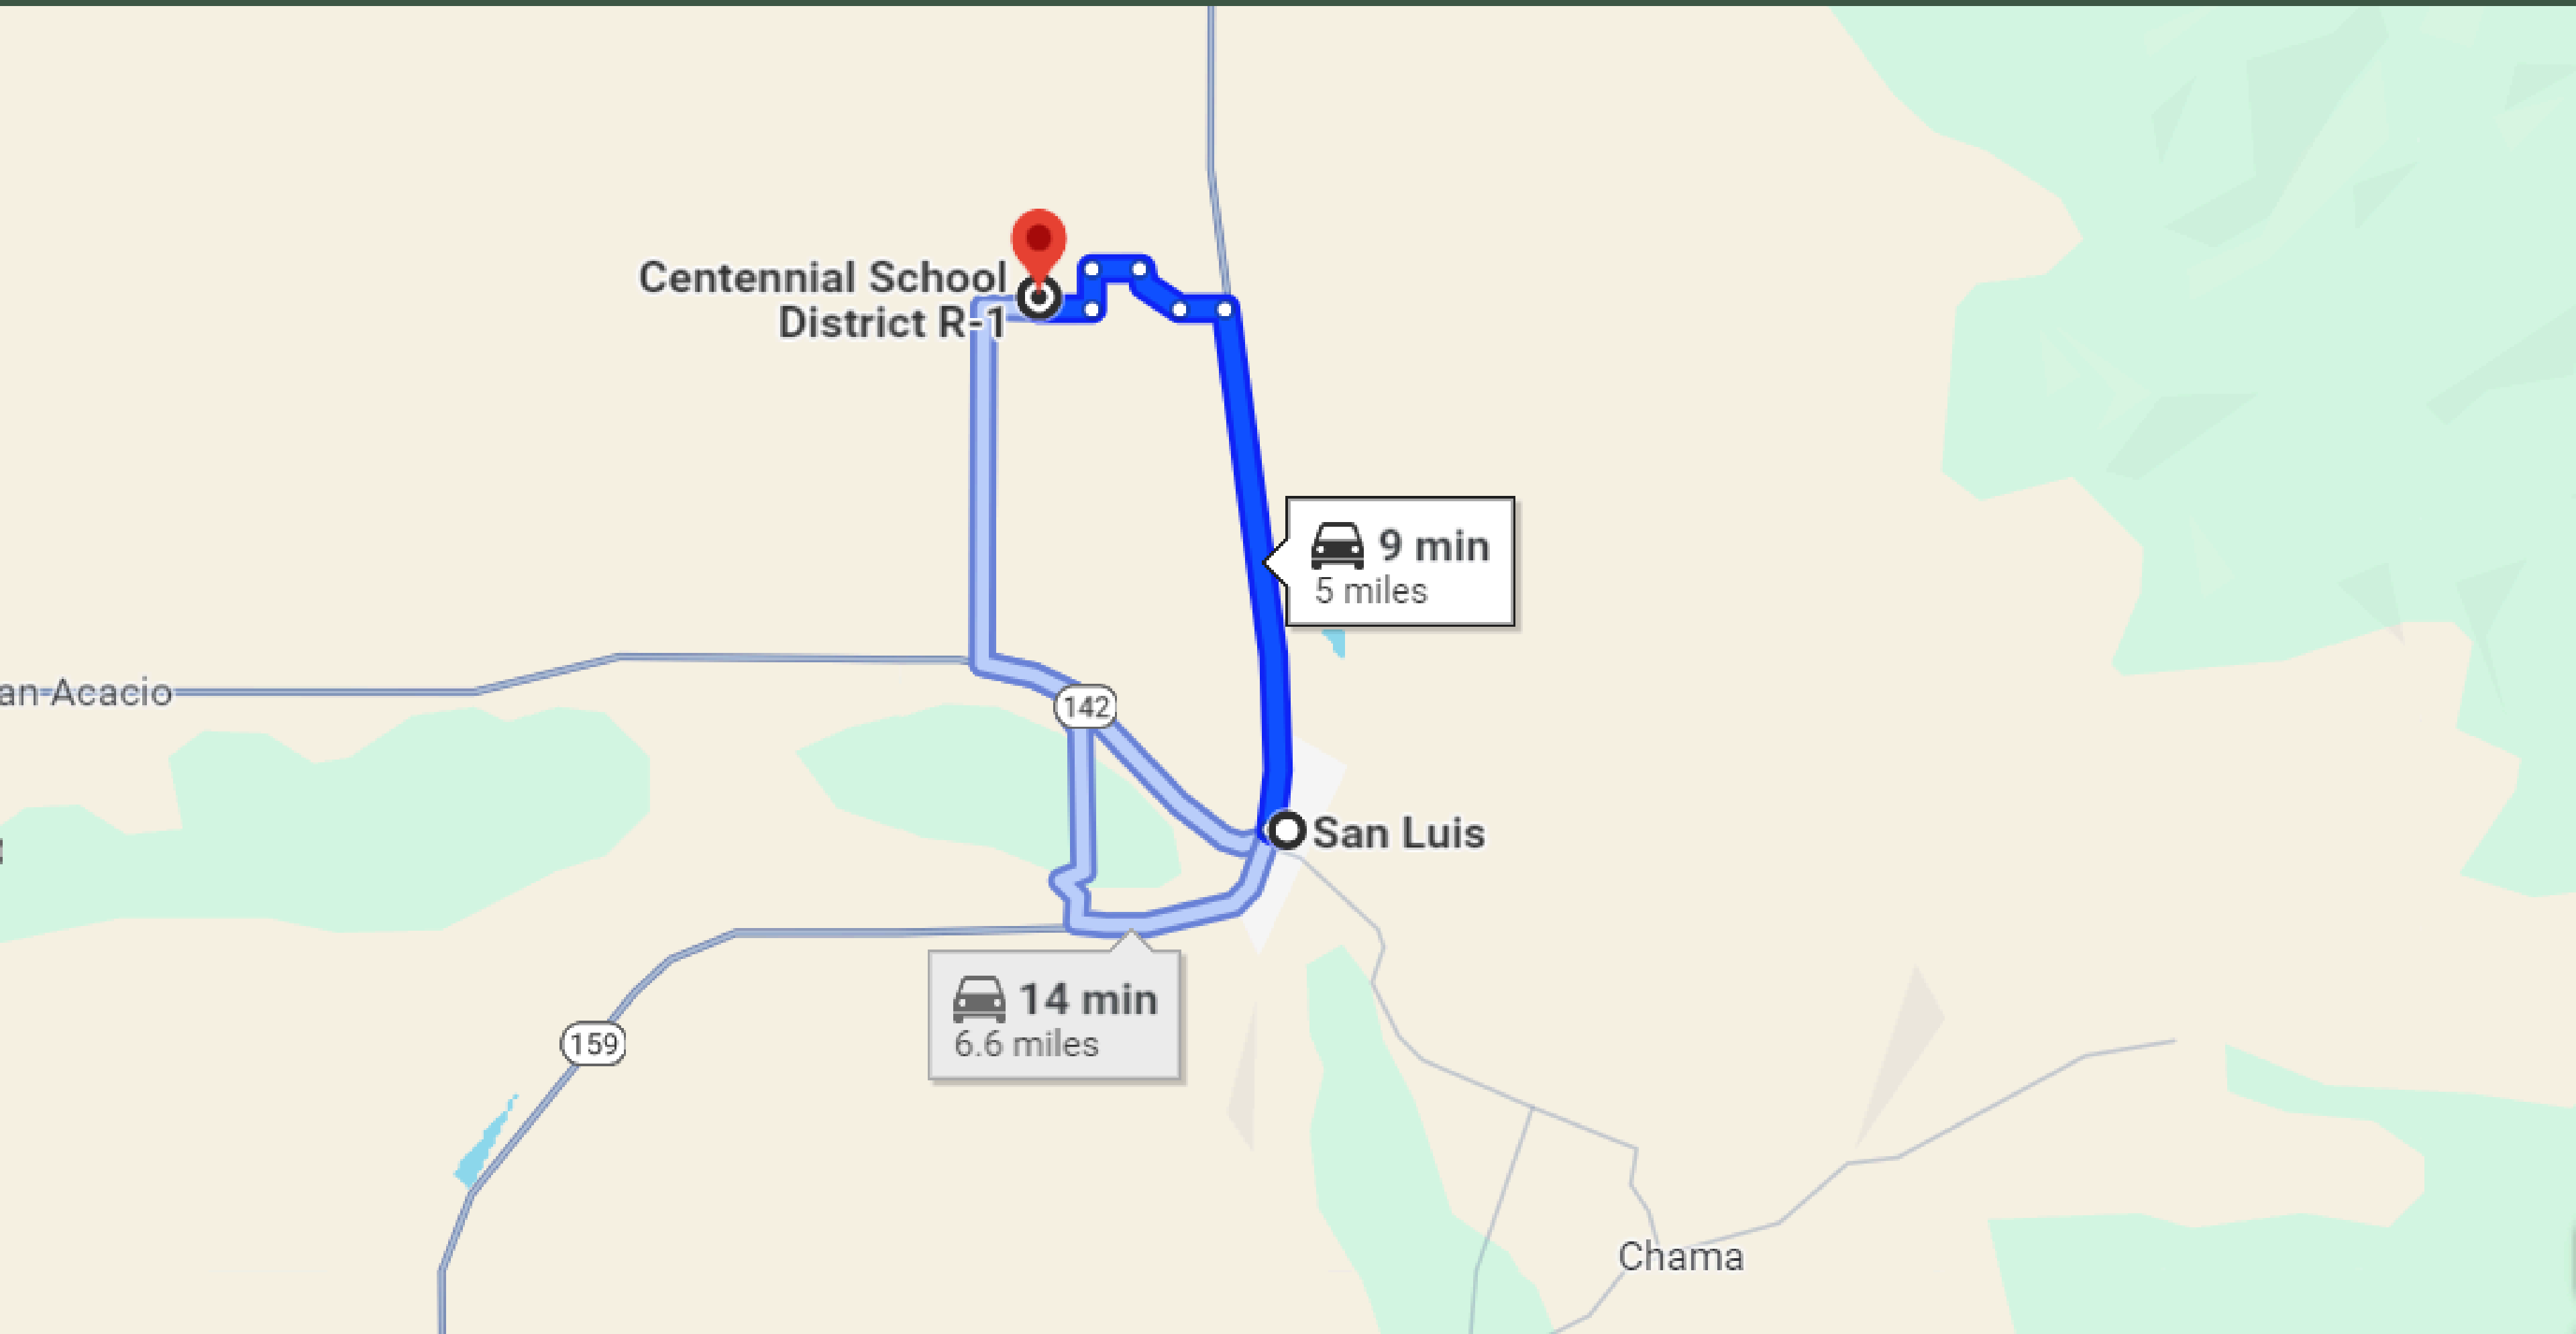

# 3 HRS & 24 MIN'S DRIVE TO DENVER

# 9-MINUTE DRIVE TO SAN LUIS TOWN

# 23-MINUTE DRIVE TO BLANCA TOWN