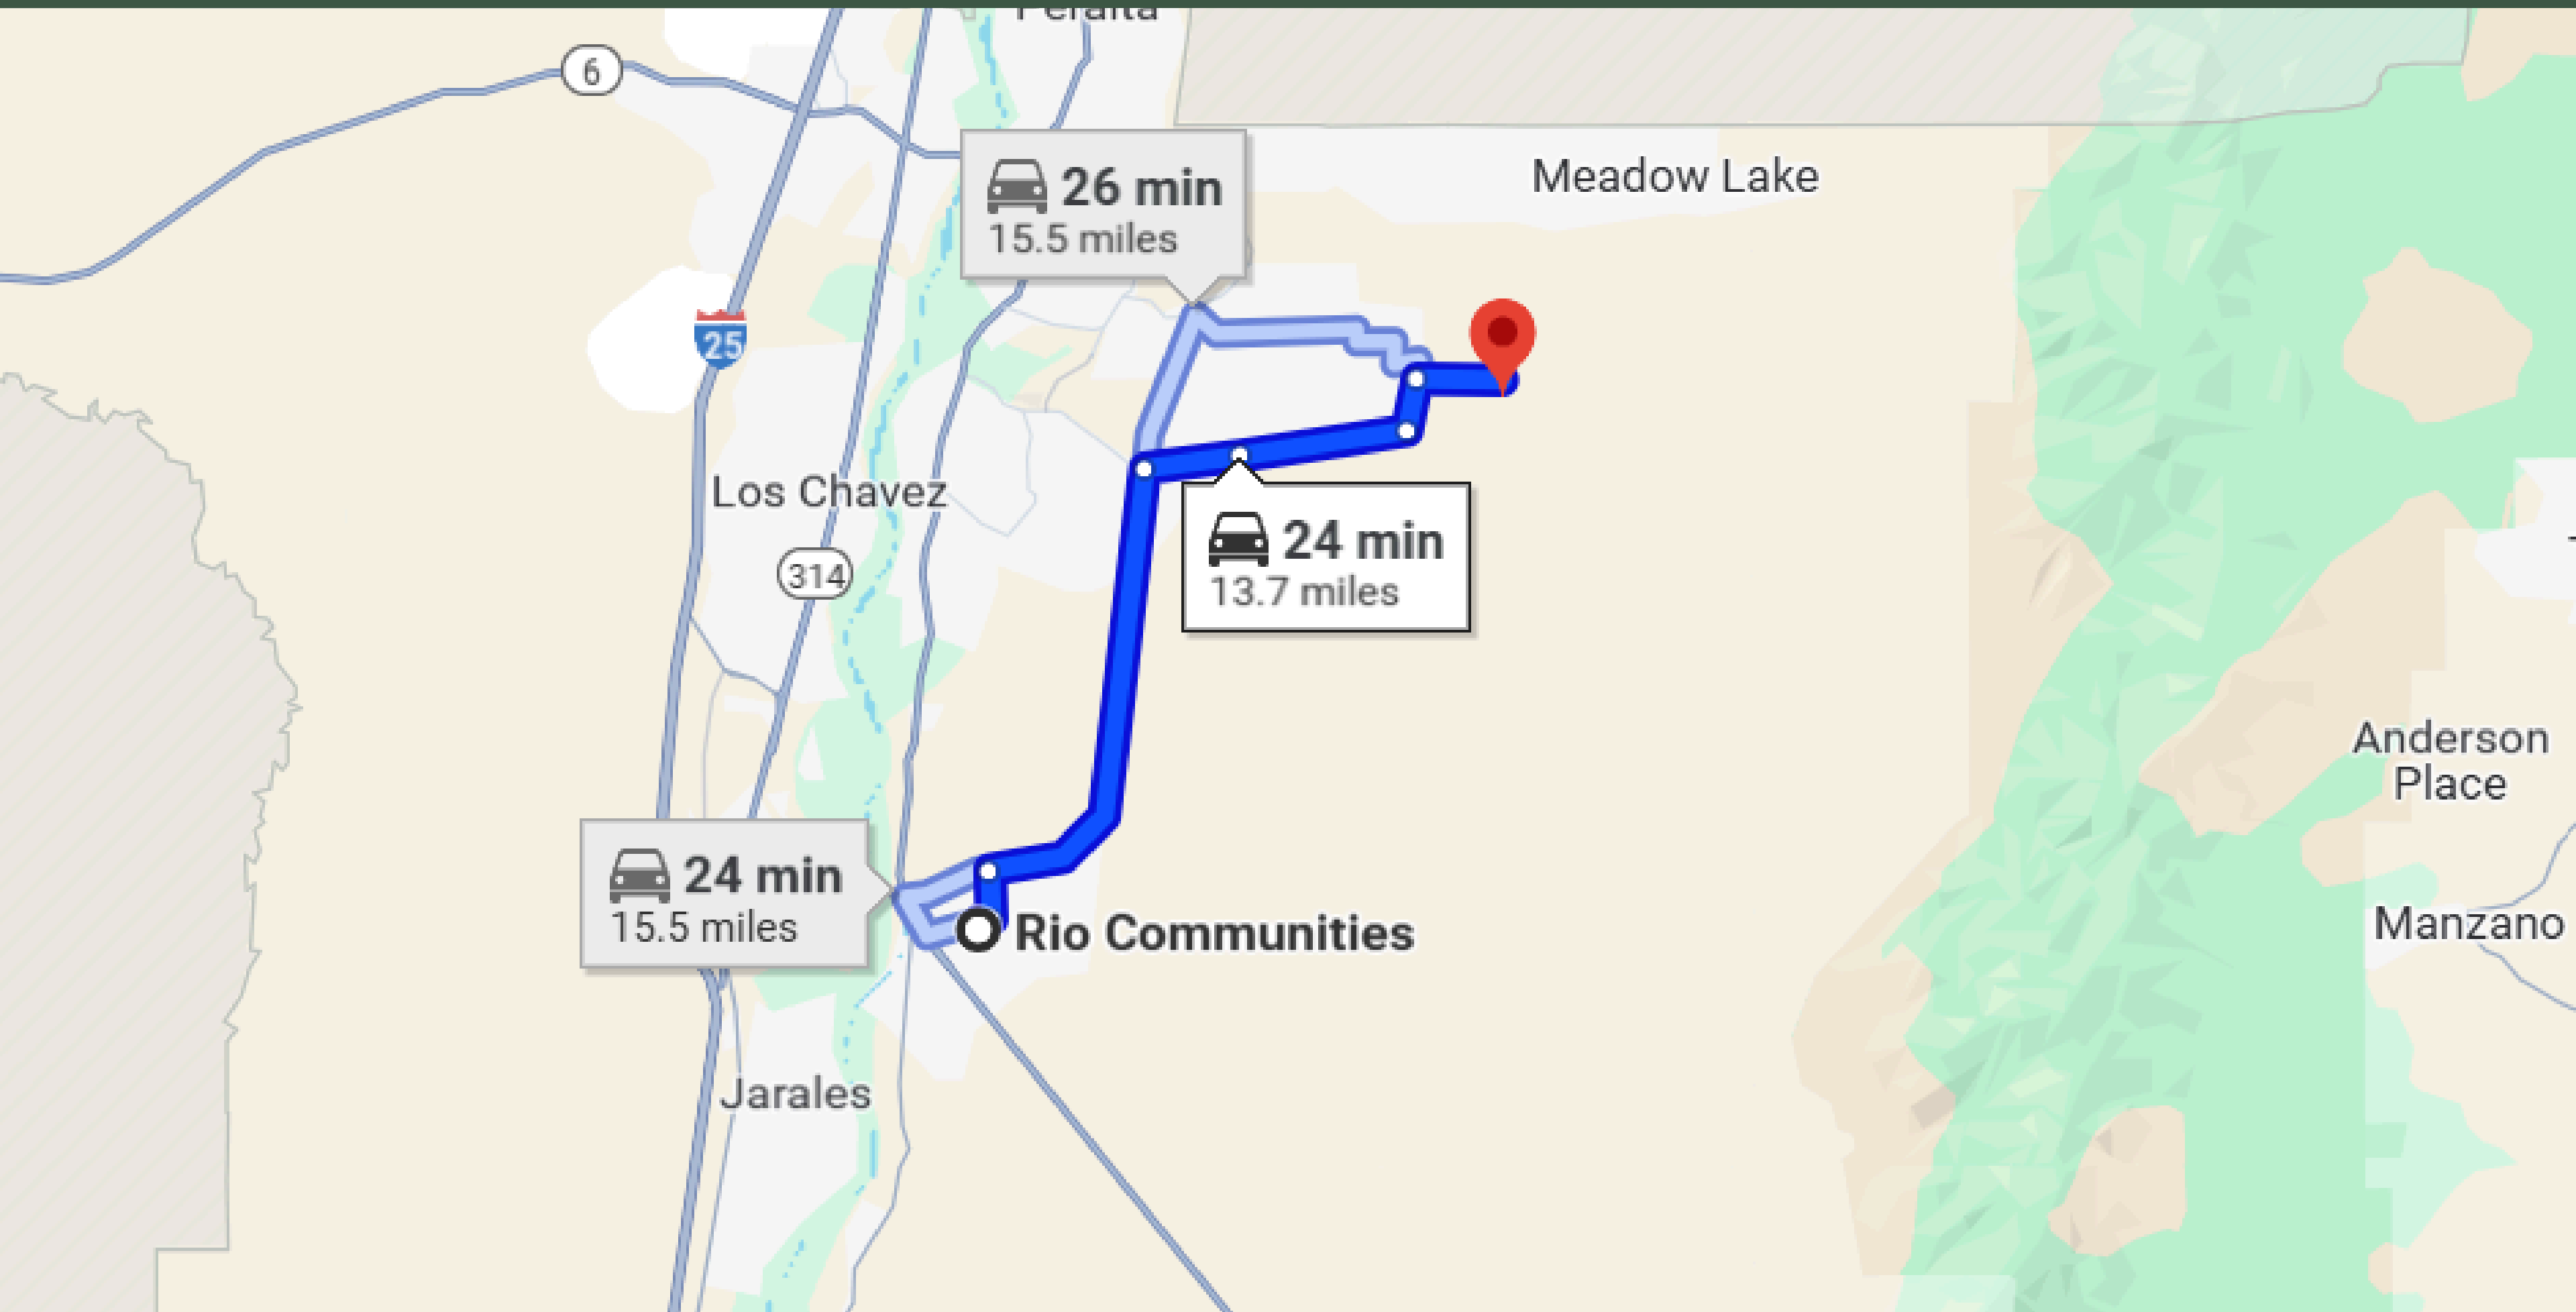

# 24- MIN DRIVE TO RIO COMMUNITIES TOWN

# 25-MINUTE DRIVE TO BELEN TOWN

# 22-MINUTE DRIVE TO LOS LUNAS TOWN

# 44-MIN'S DRIVE TO ALBUQUERQUE