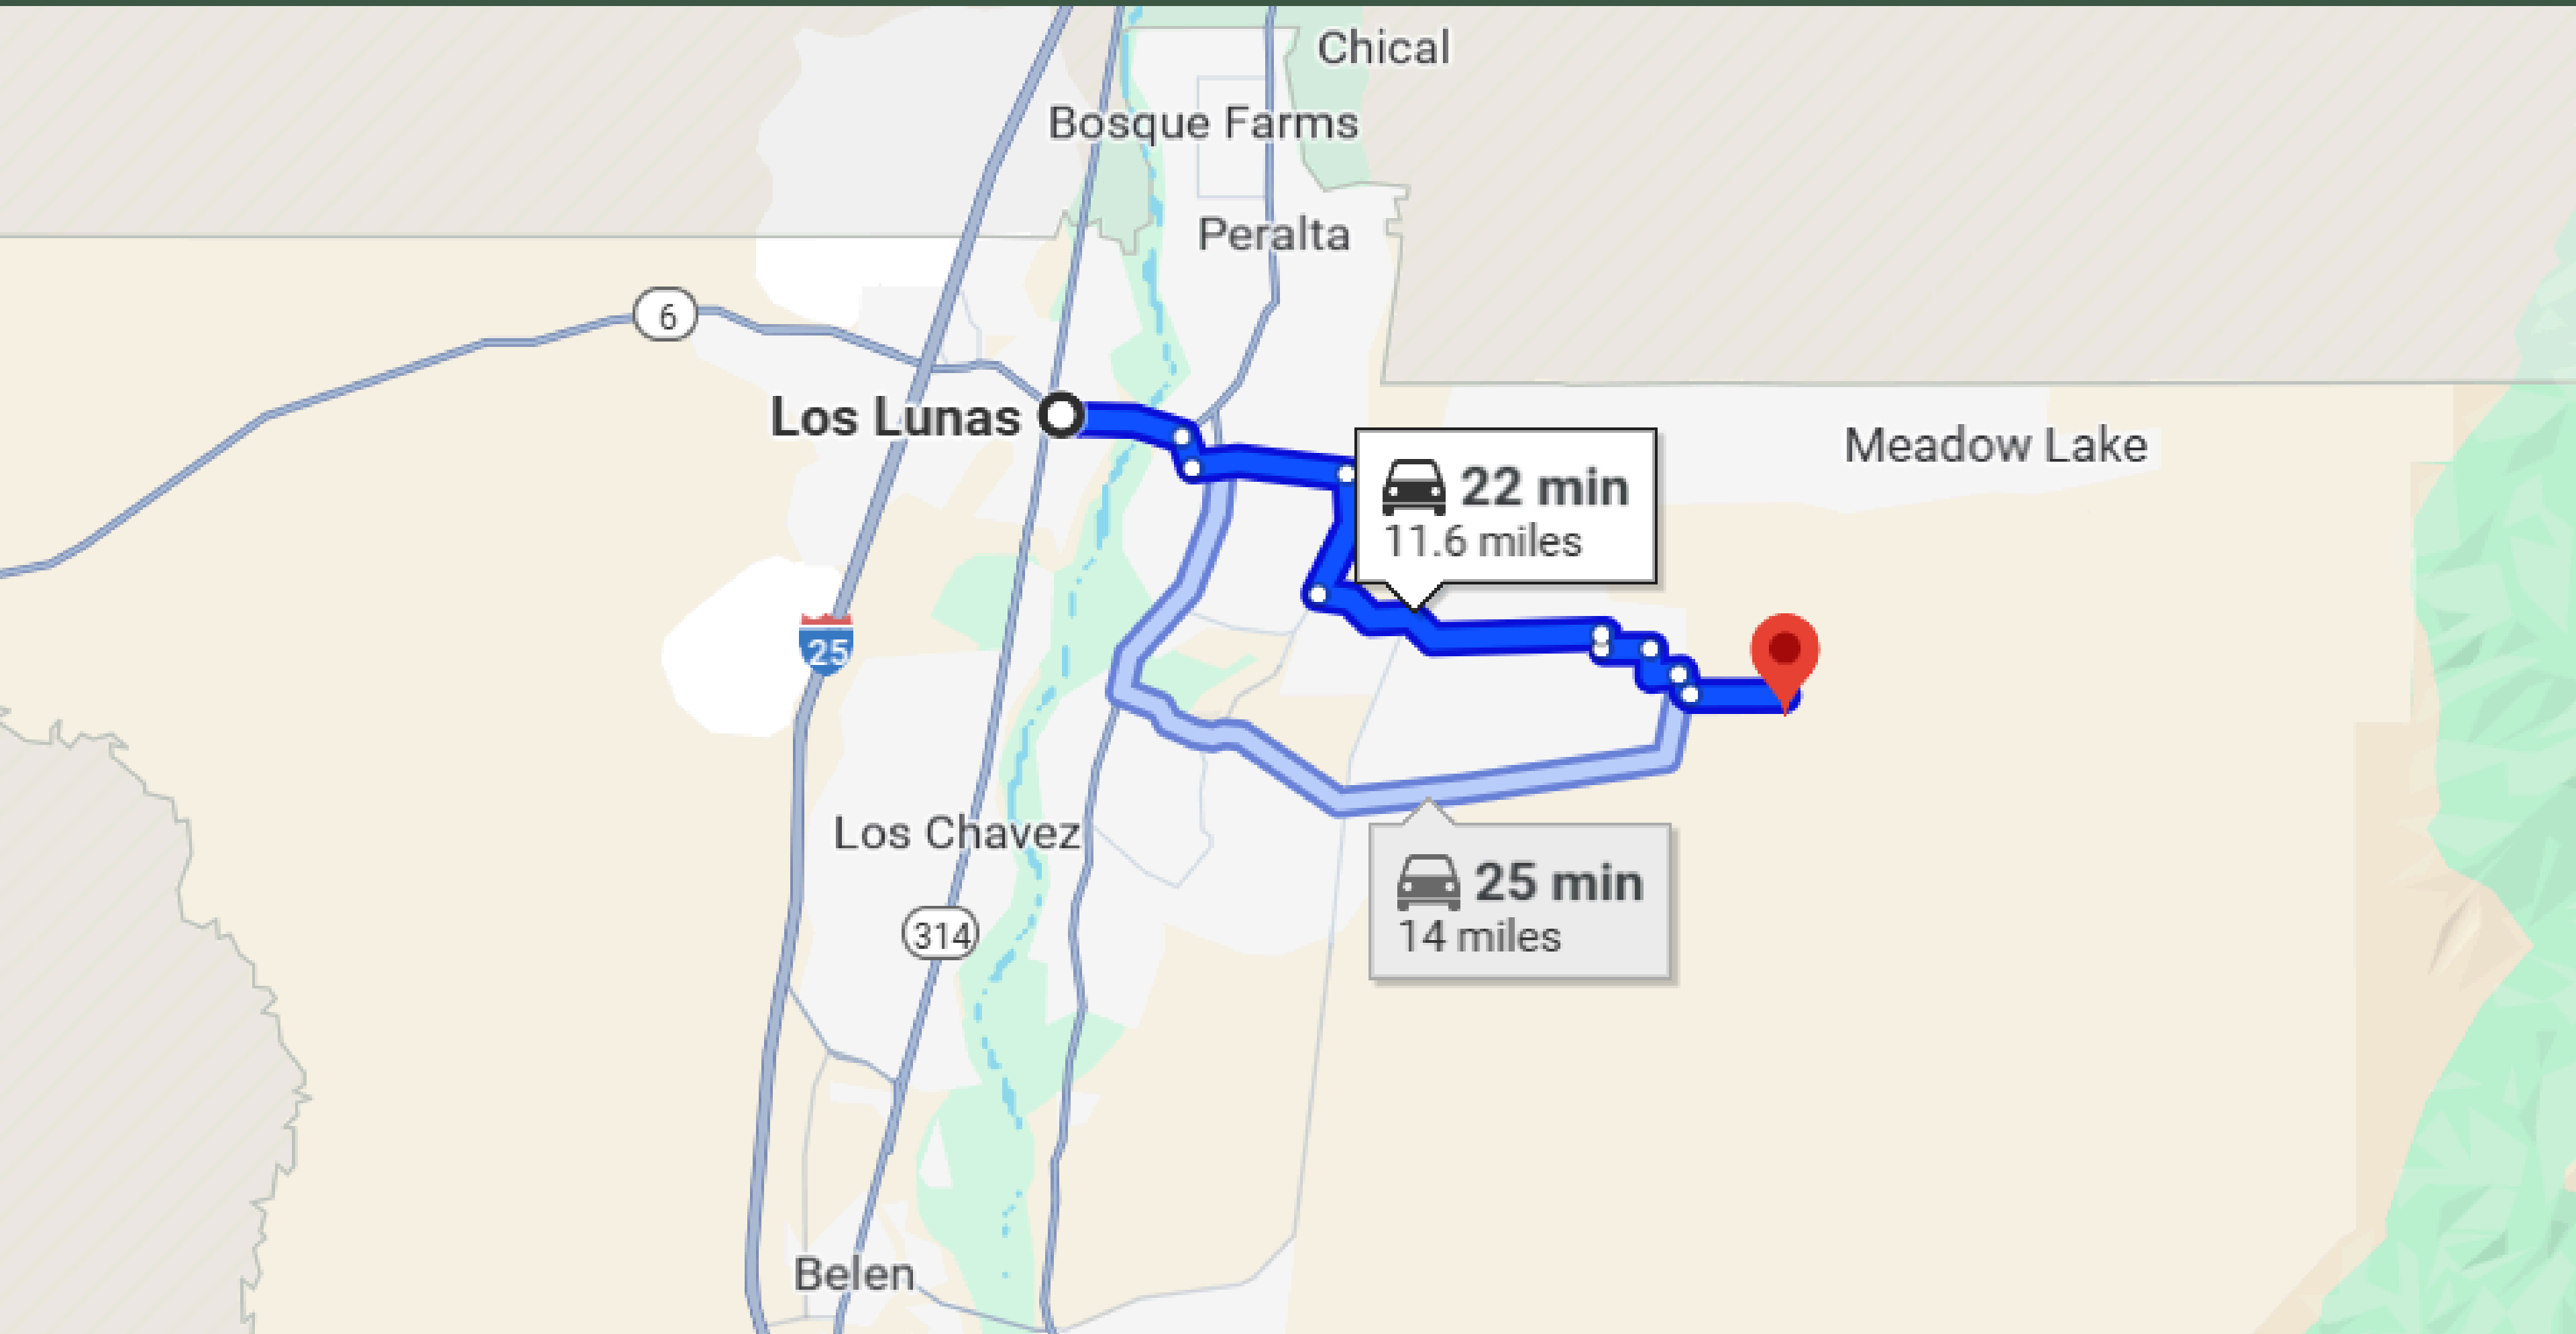

# 24- MIN DRIVE TO RIO COMMUNITIES TOWN

# 25-MINUTE DRIVE TO BELEN TOWN

# 22-MINUTE DRIVE TO LOS LUNAS TOWN

# 44-MIN'S DRIVE TO ALBUQUERQUE