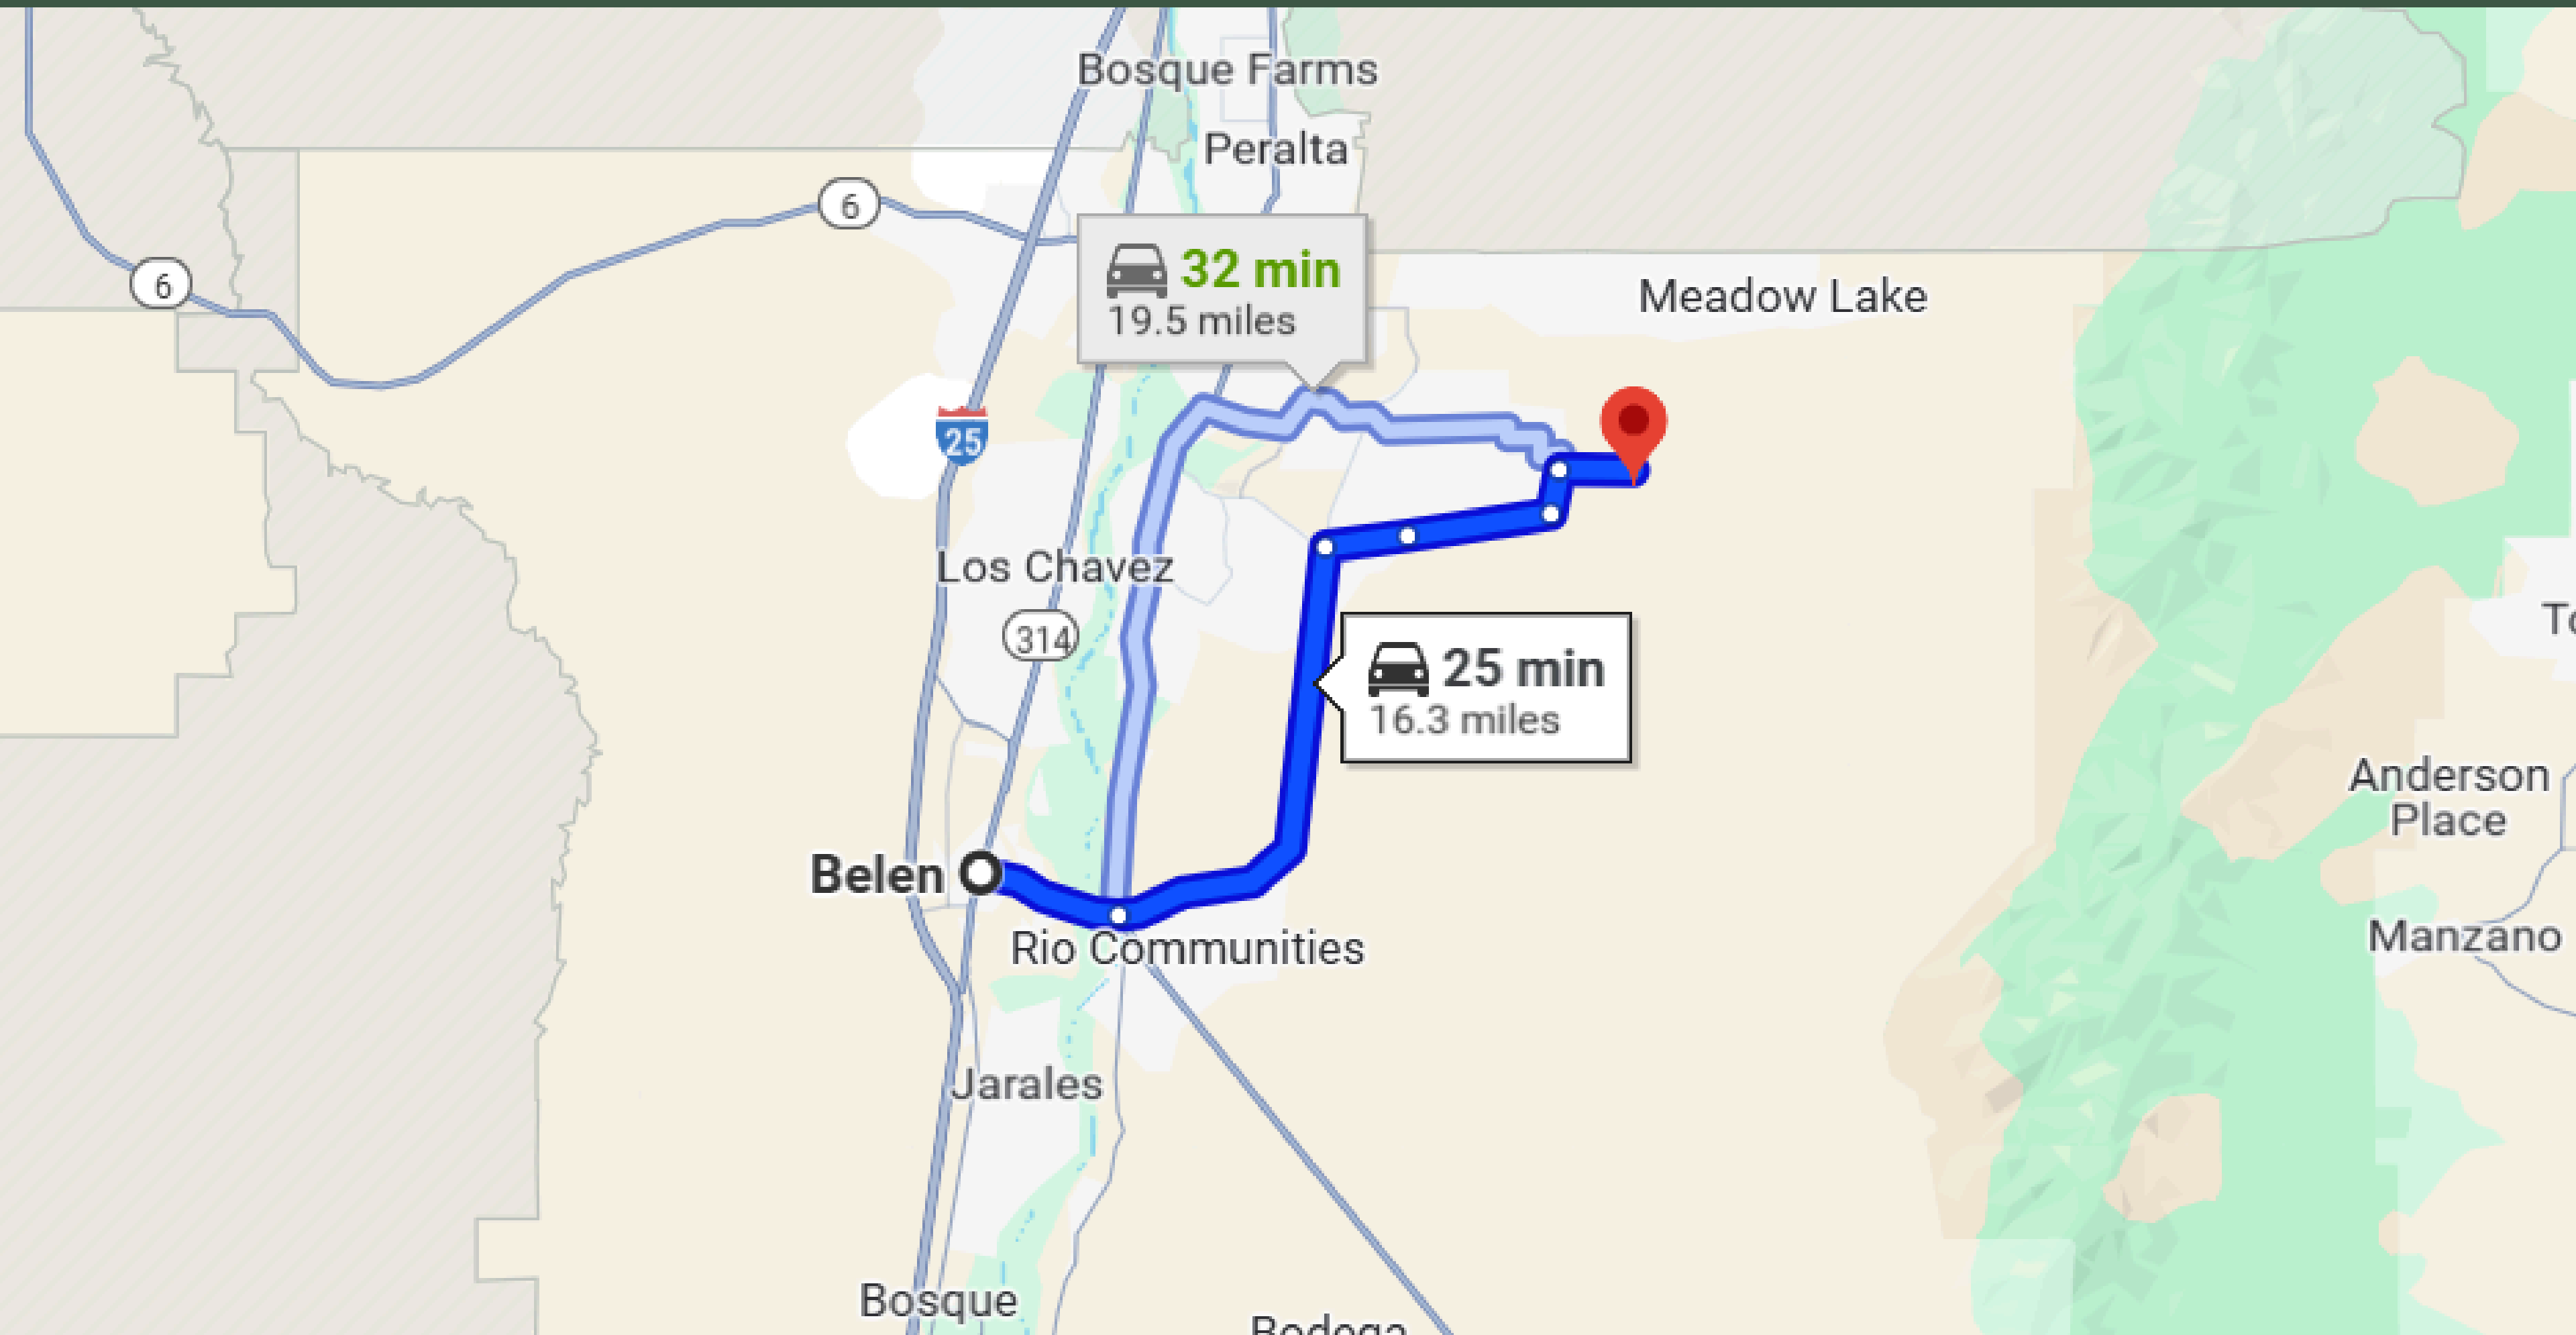

# 24- MIN DRIVE TO RIO COMMUNITIES TOWN

# 25-MINUTE DRIVE TO BELEN TOWN

# 22-MINUTE DRIVE TO LOS LUNAS TOWN

# 44-MIN'S DRIVE TO ALBUQUERQUE