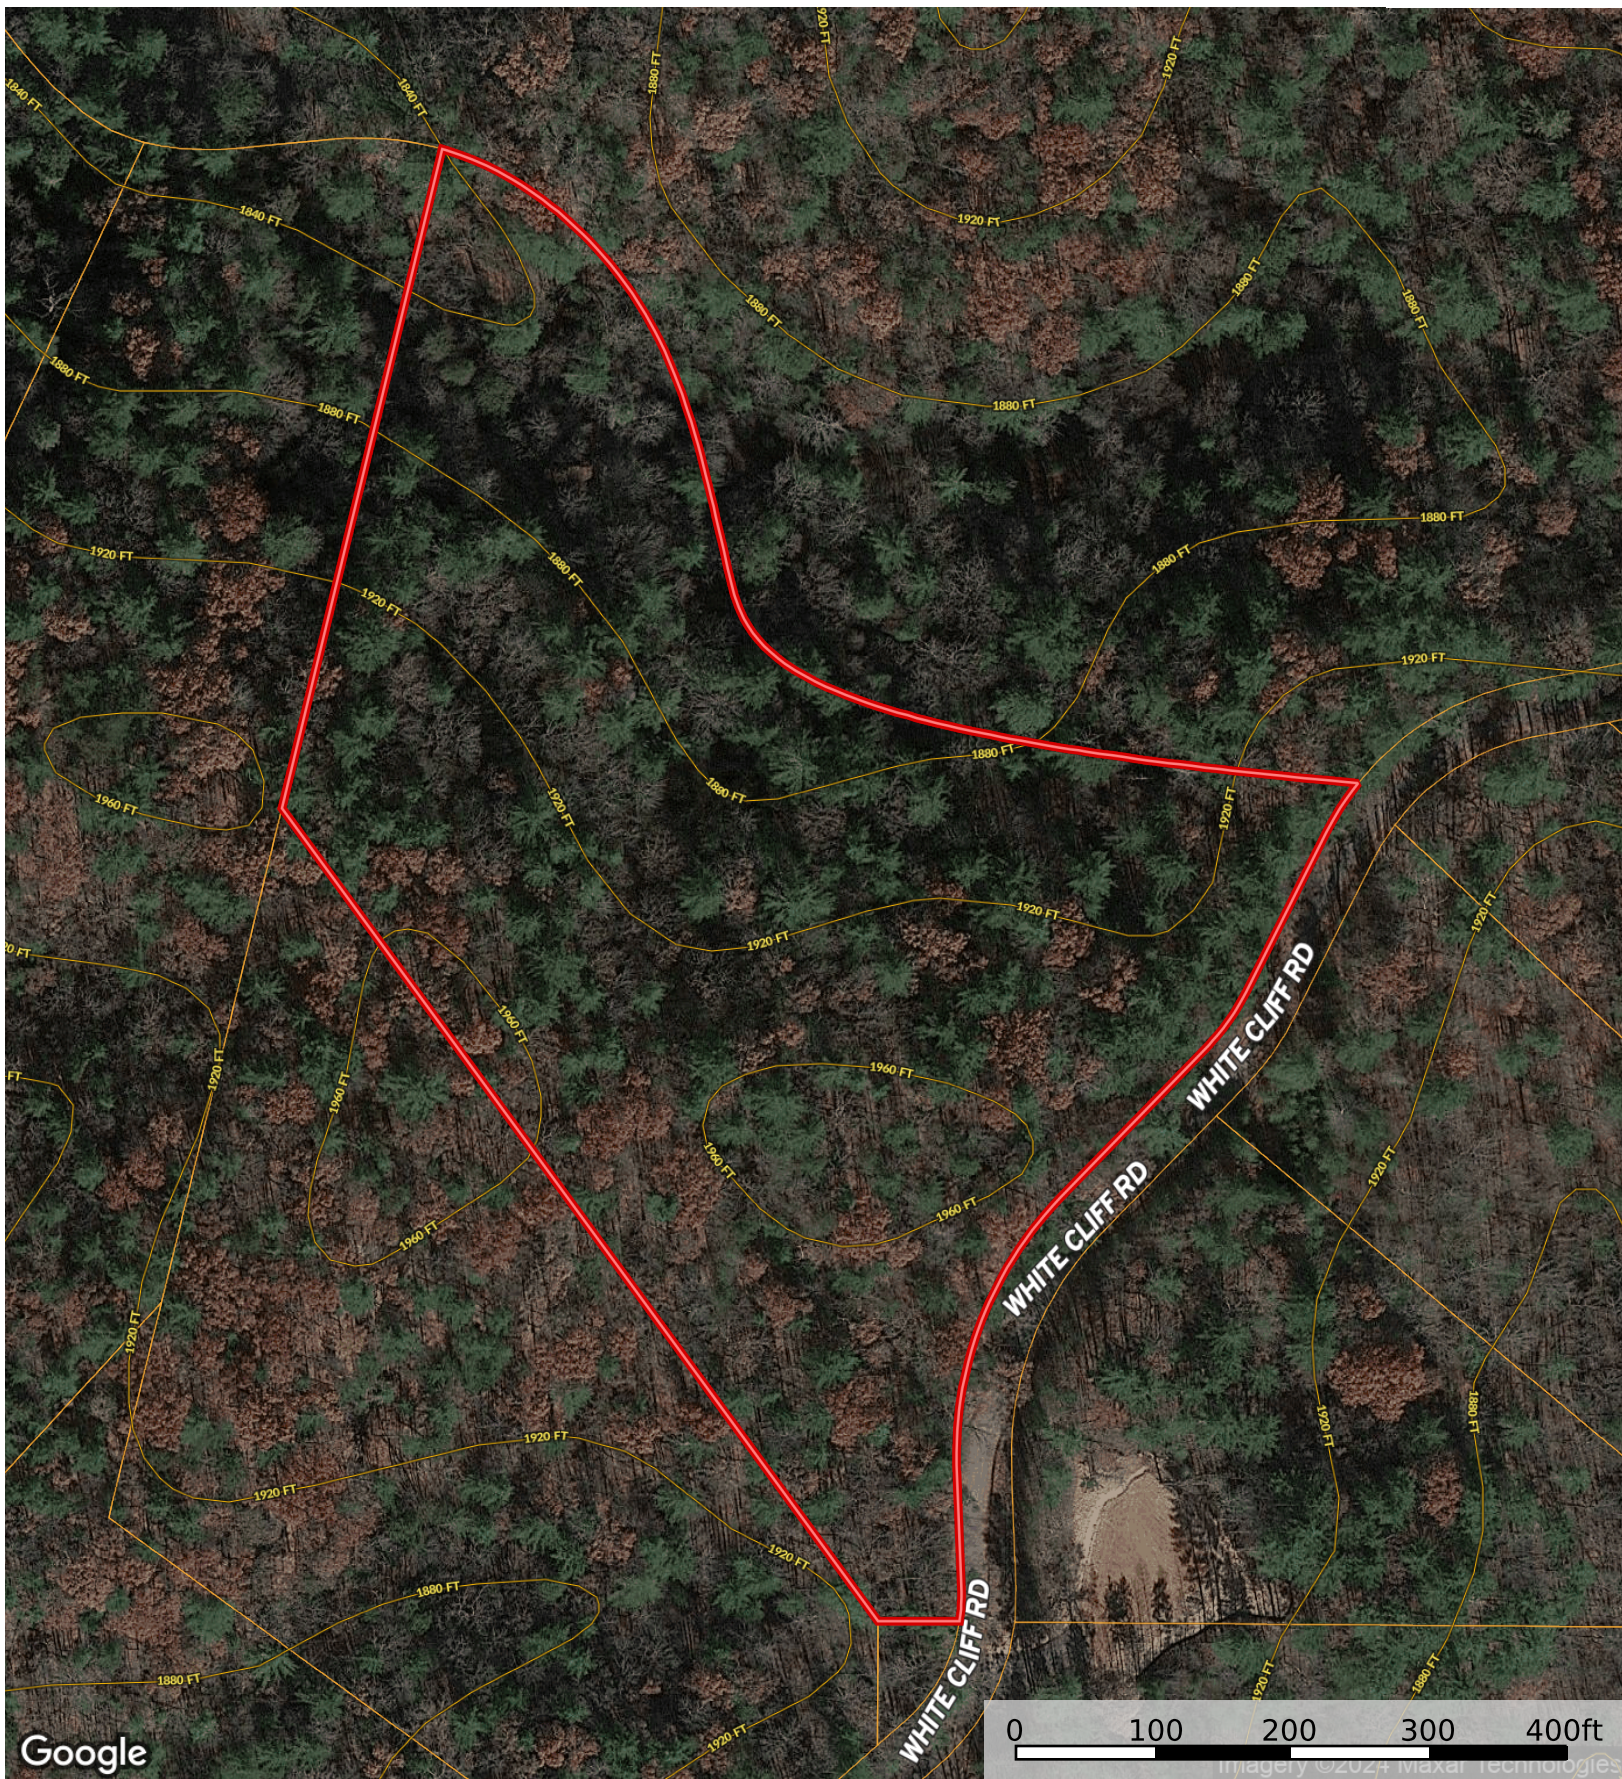

# All Property Lines Are Approximate - Whitecliff Road Gilmer County, Georgia, 5.64 AC +/-

George F. Willis,  
*Realty*

Boundary

Raborn Taylor III  
P: 7703820058

[www.gfwillis.com](http://www.gfwillis.com)