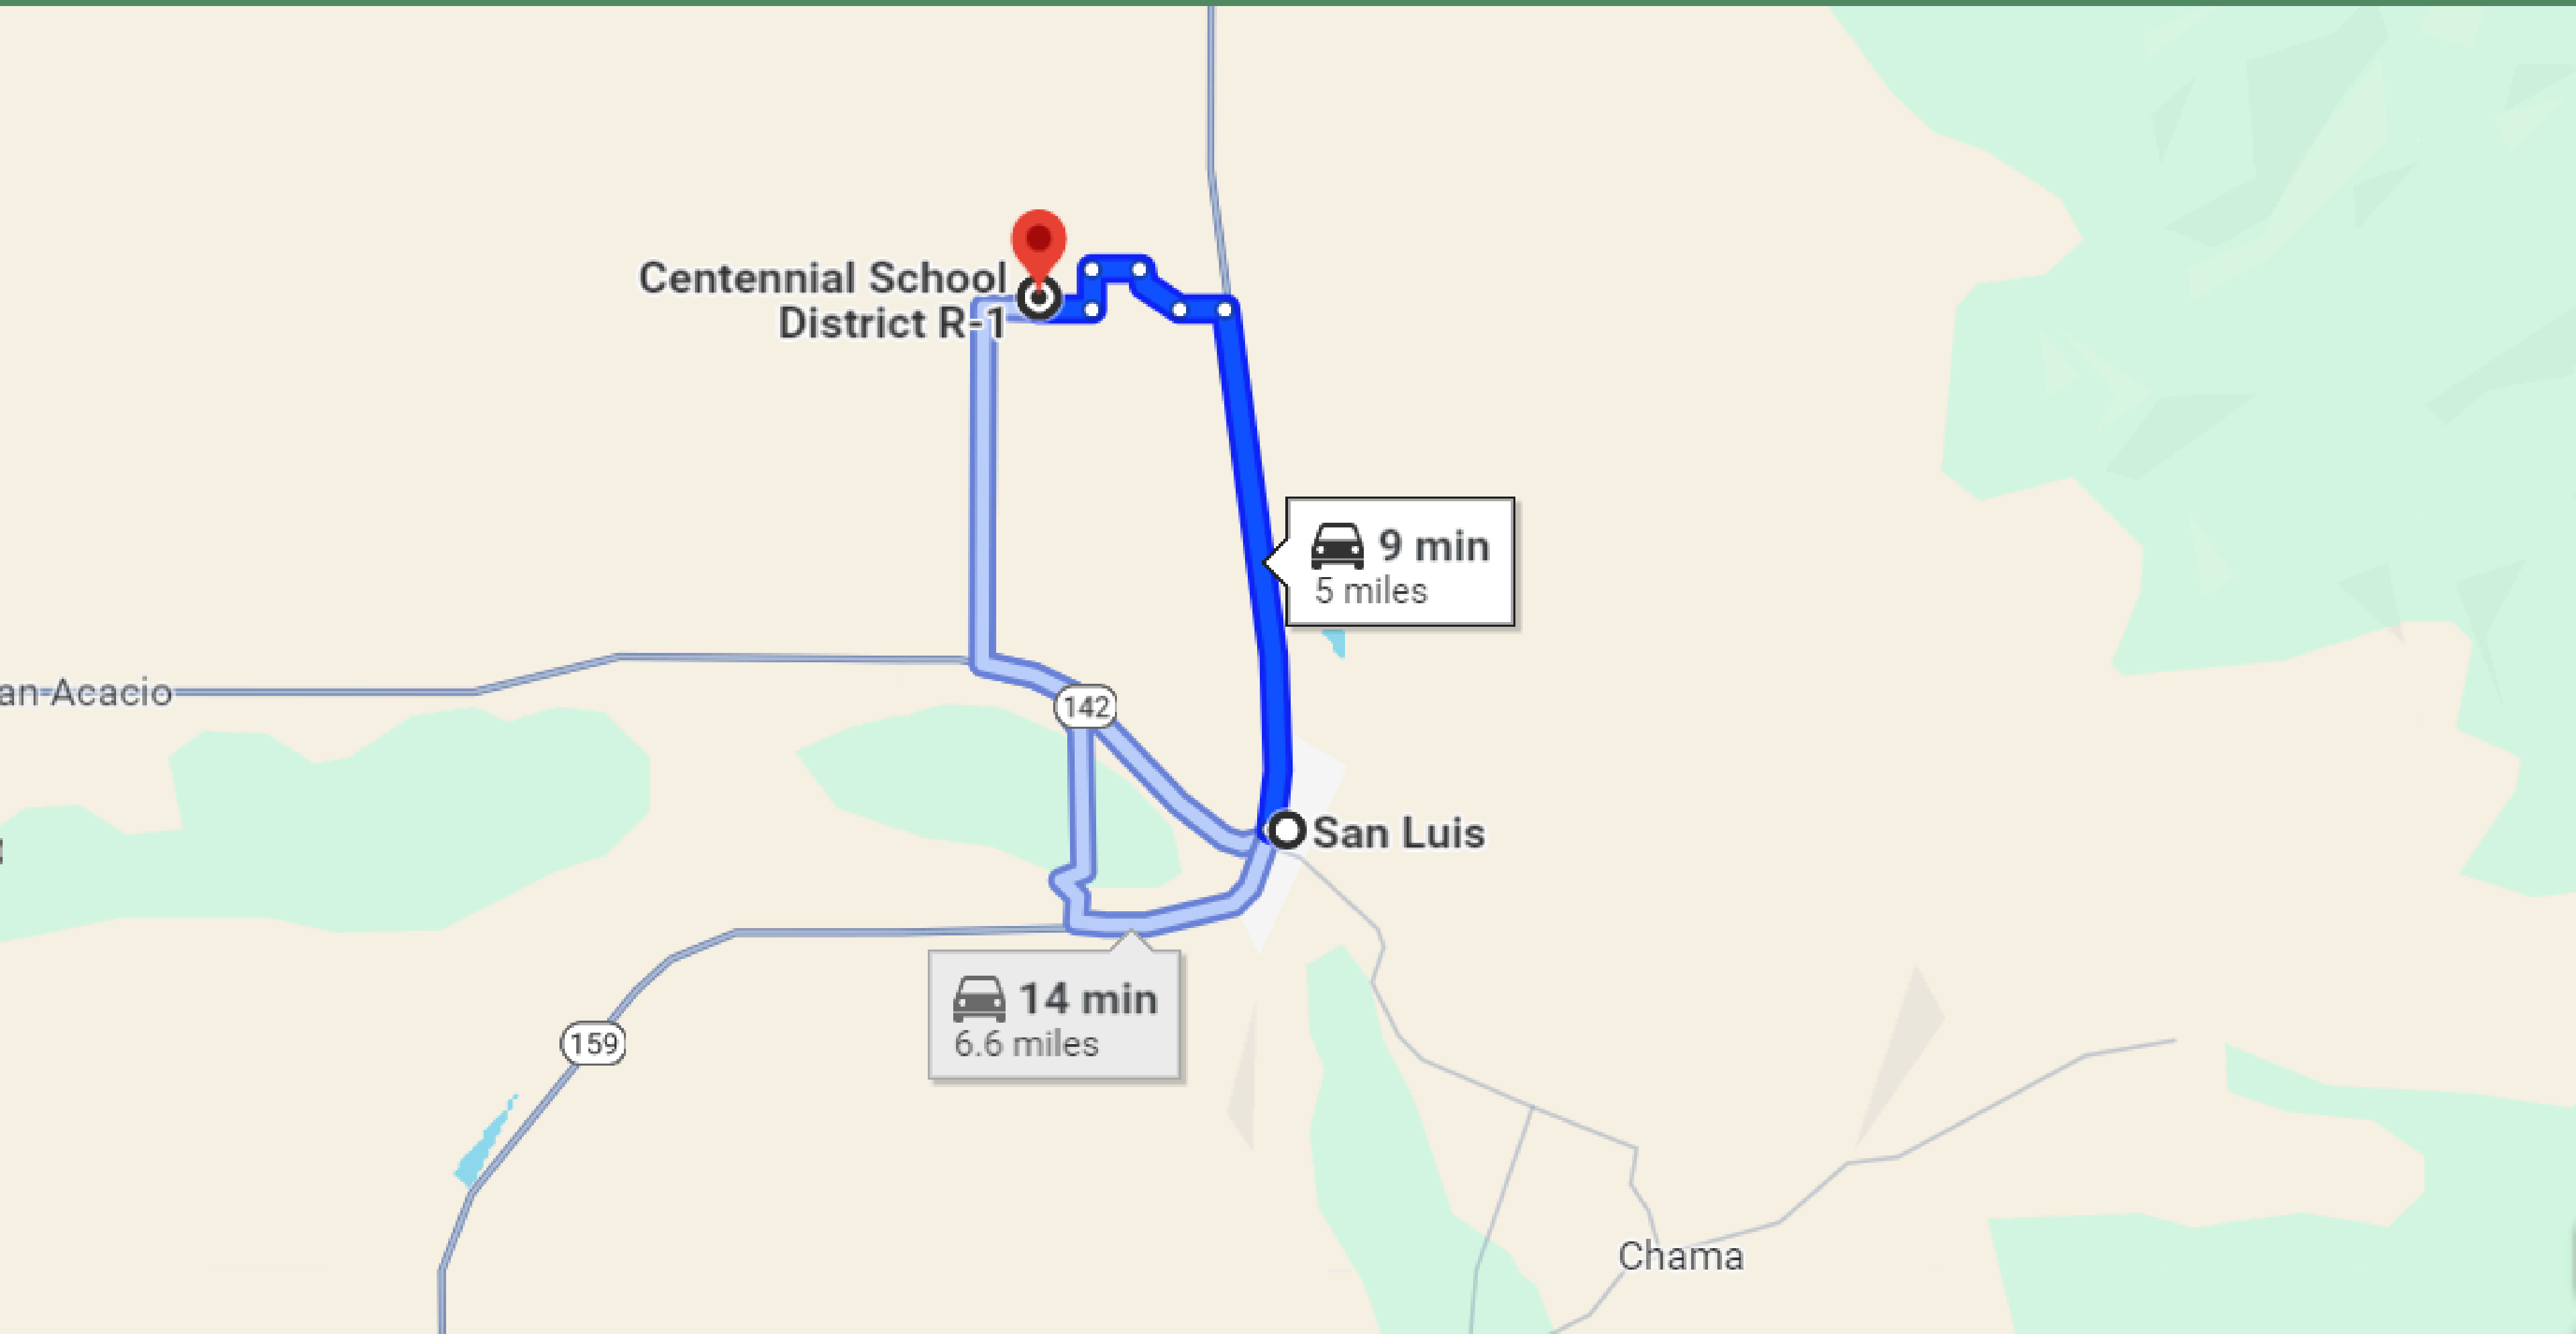

3.5 HRS DRIVE TO DENVER

9-MINUTE DRIVE TO SAN LUIS TOWN

23-MINUTE DRIVE TO BLANCA TOWN