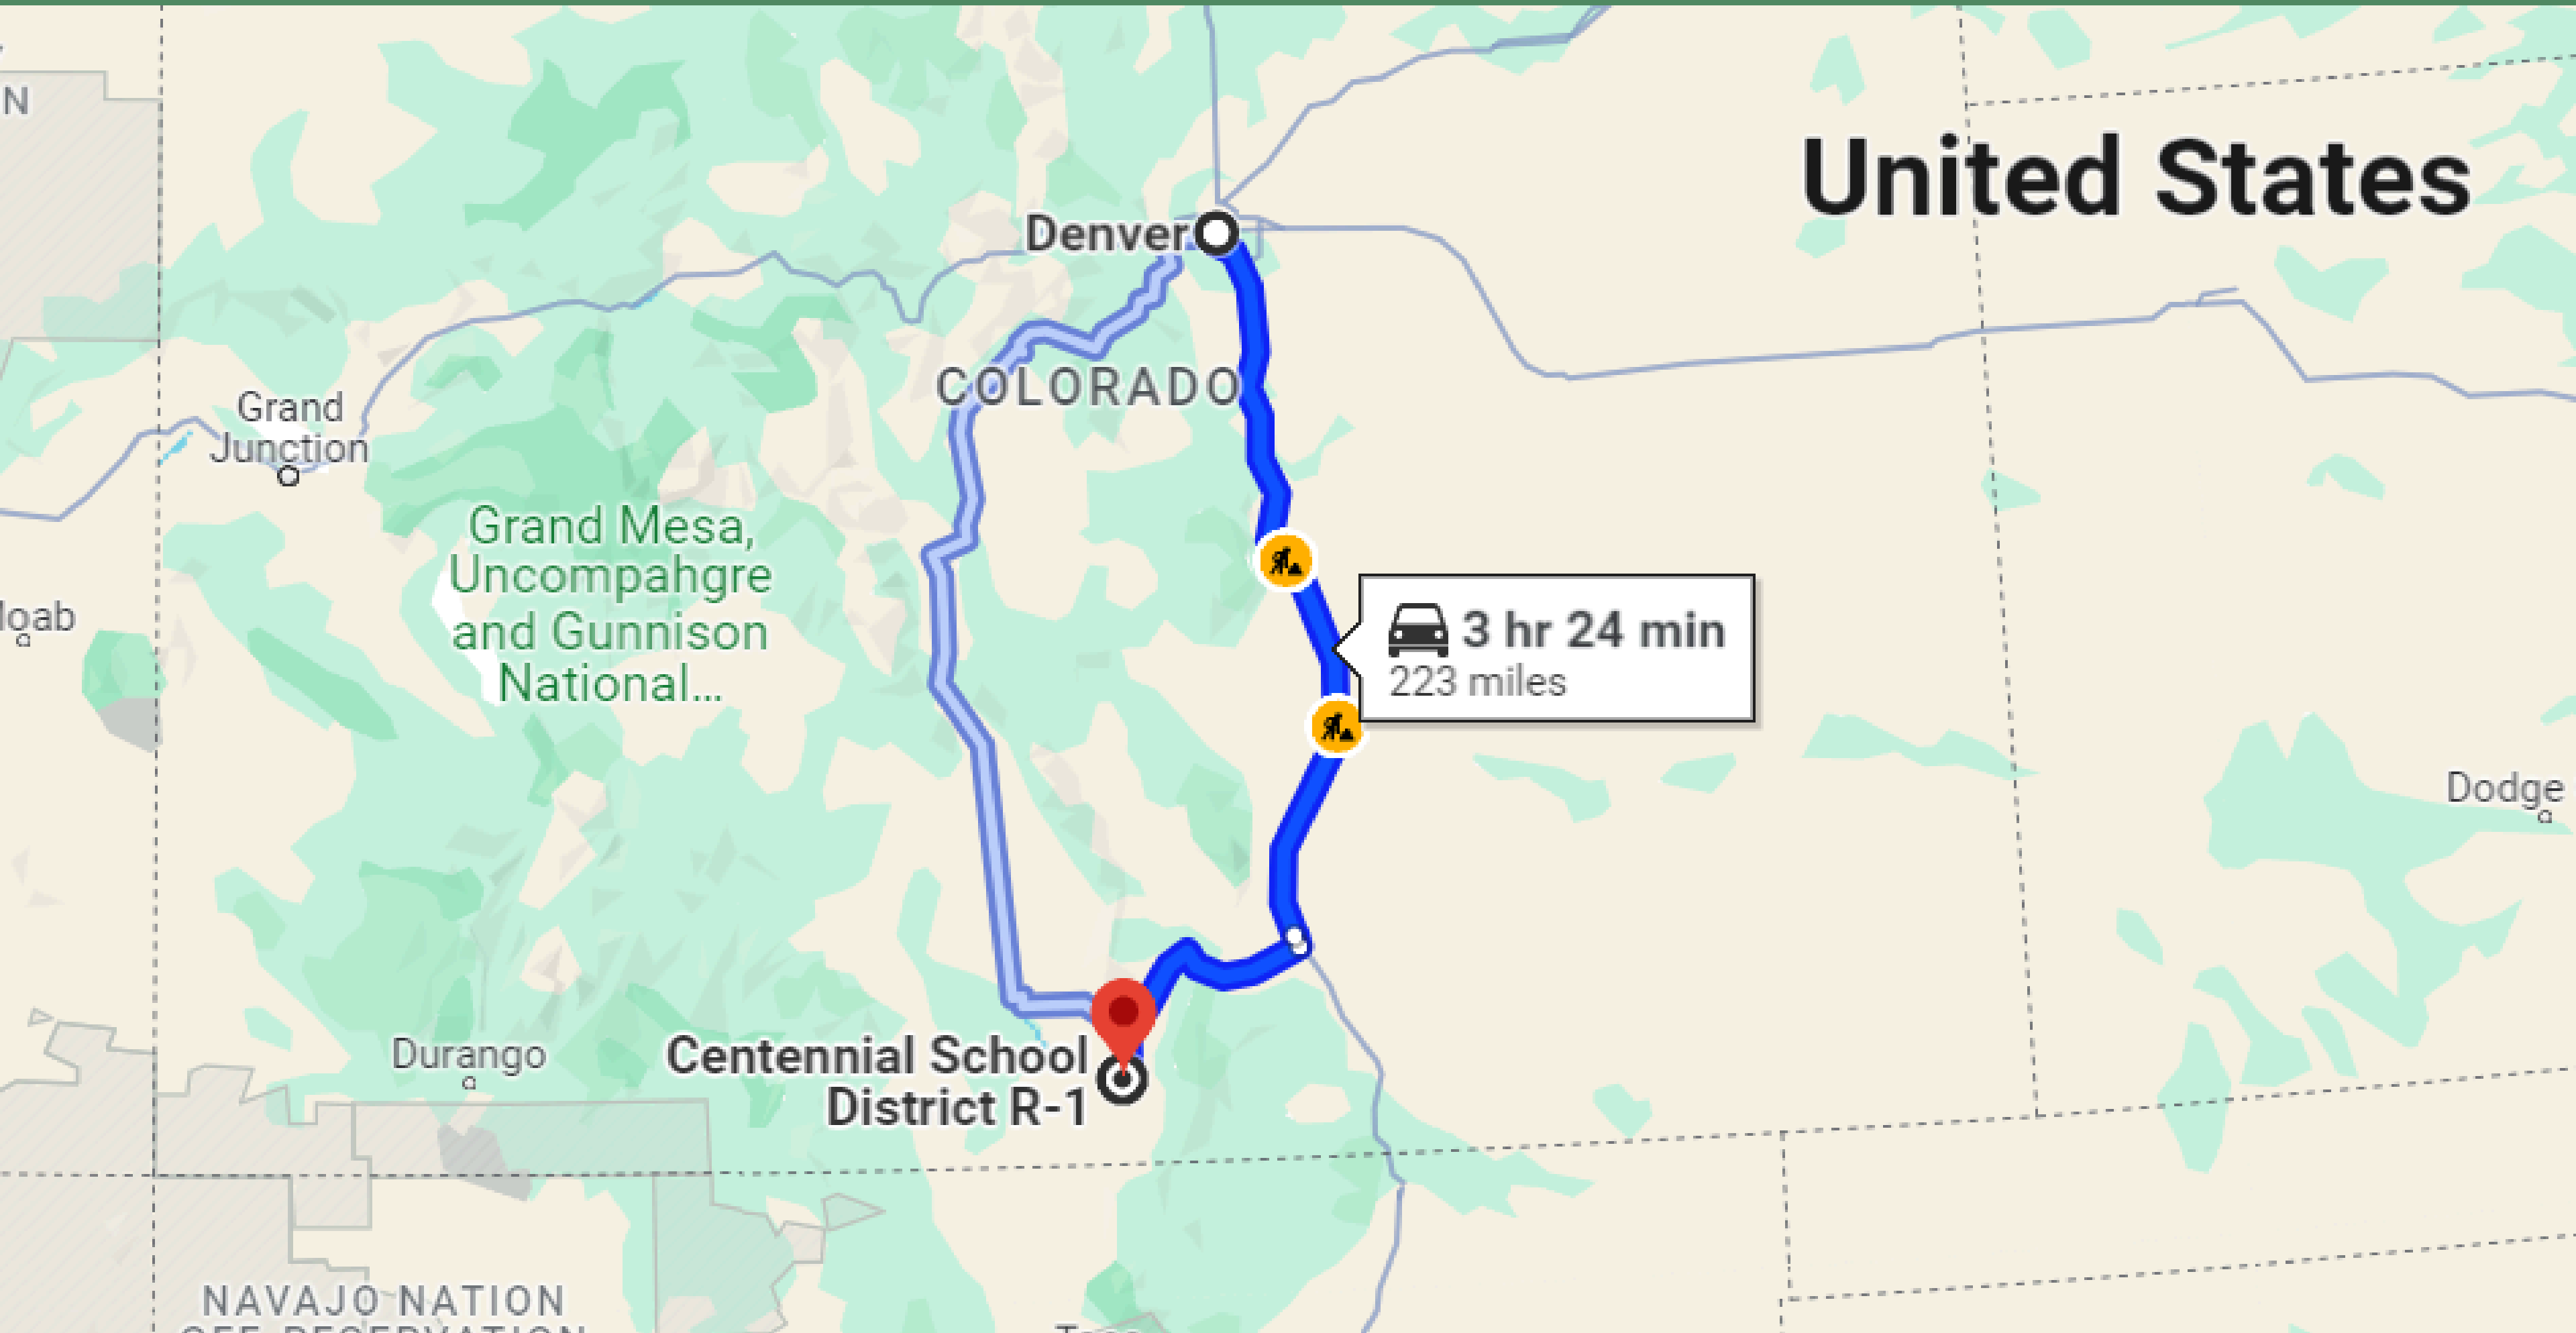

3.5 HRS DRIVE TO DENVER

9-MINUTE DRIVE TO SAN LUIS TOWN

23-MINUTE DRIVE TO BLANCA TOWN