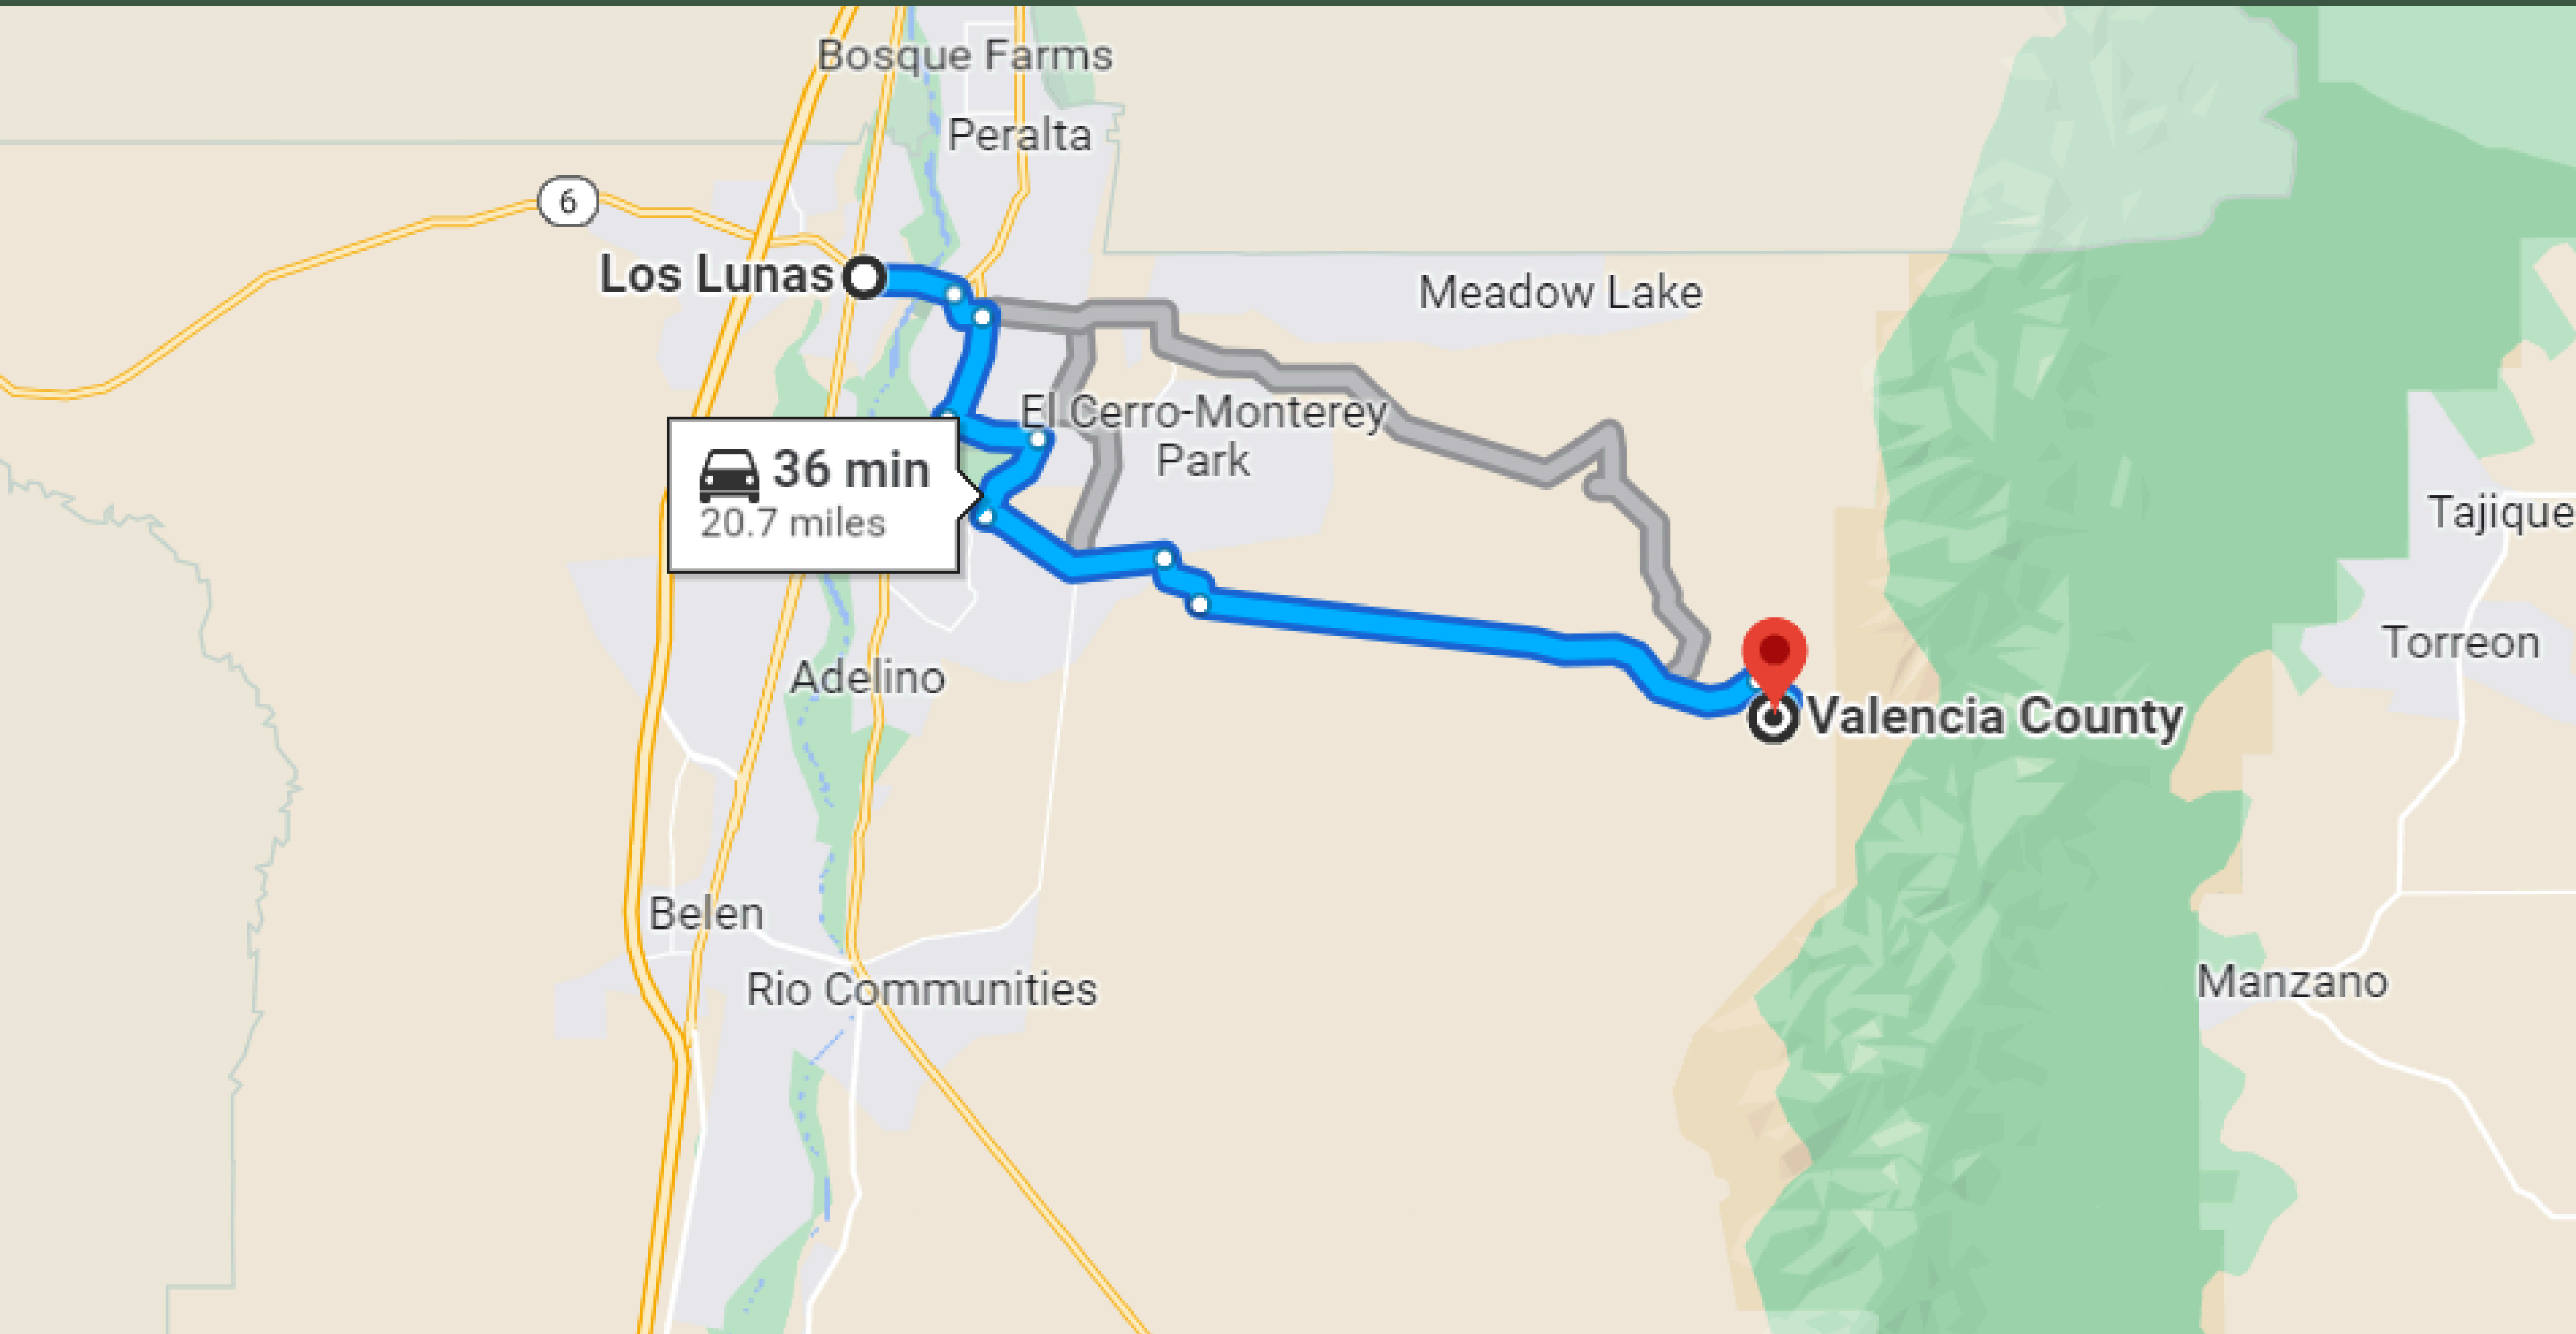

31- MIN DRIVE TO RIO COMMUNITIES TOWN

33-MINUTE DRIVE TO BELEN TOWN

36-MINUTE DRIVE TO LOS LUNAS TOWN

57-MINUTE DRIVE TO ALBUQUERQUE