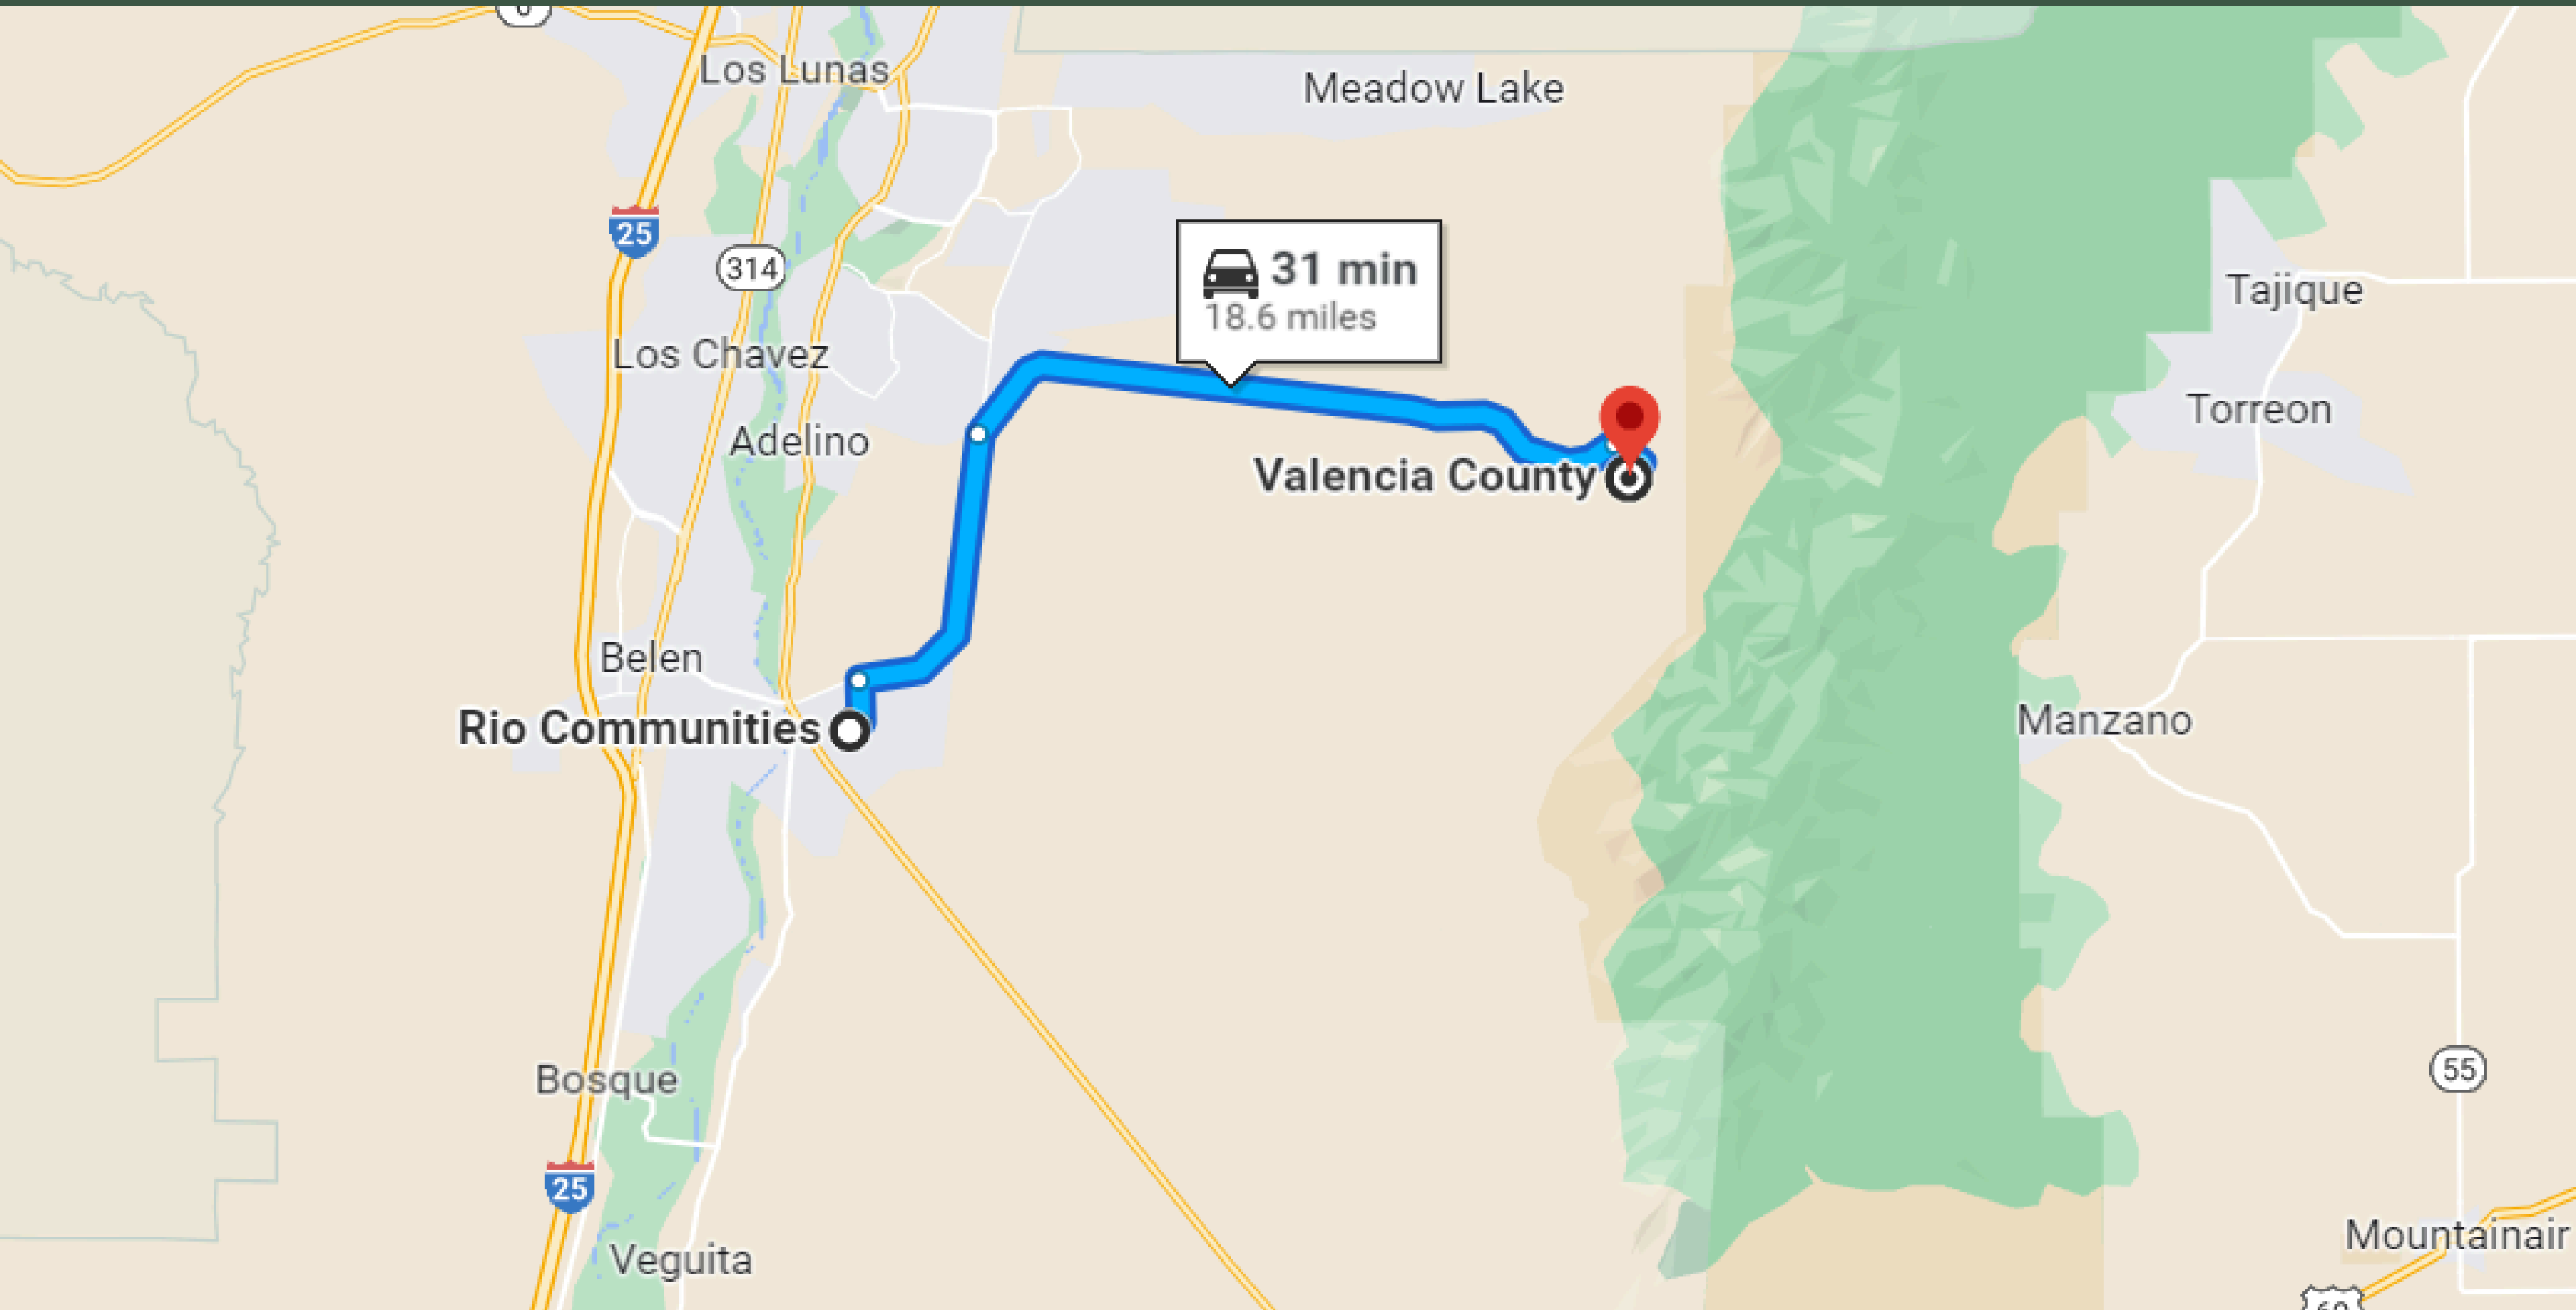

31- MIN DRIVE TO RIO COMMUNITIES TOWN

33-MINUTE DRIVE TO BELEN TOWN

36-MINUTE DRIVE TO LOS LUNAS TOWN

57-MINUTE DRIVE TO ALBUQUERQUE