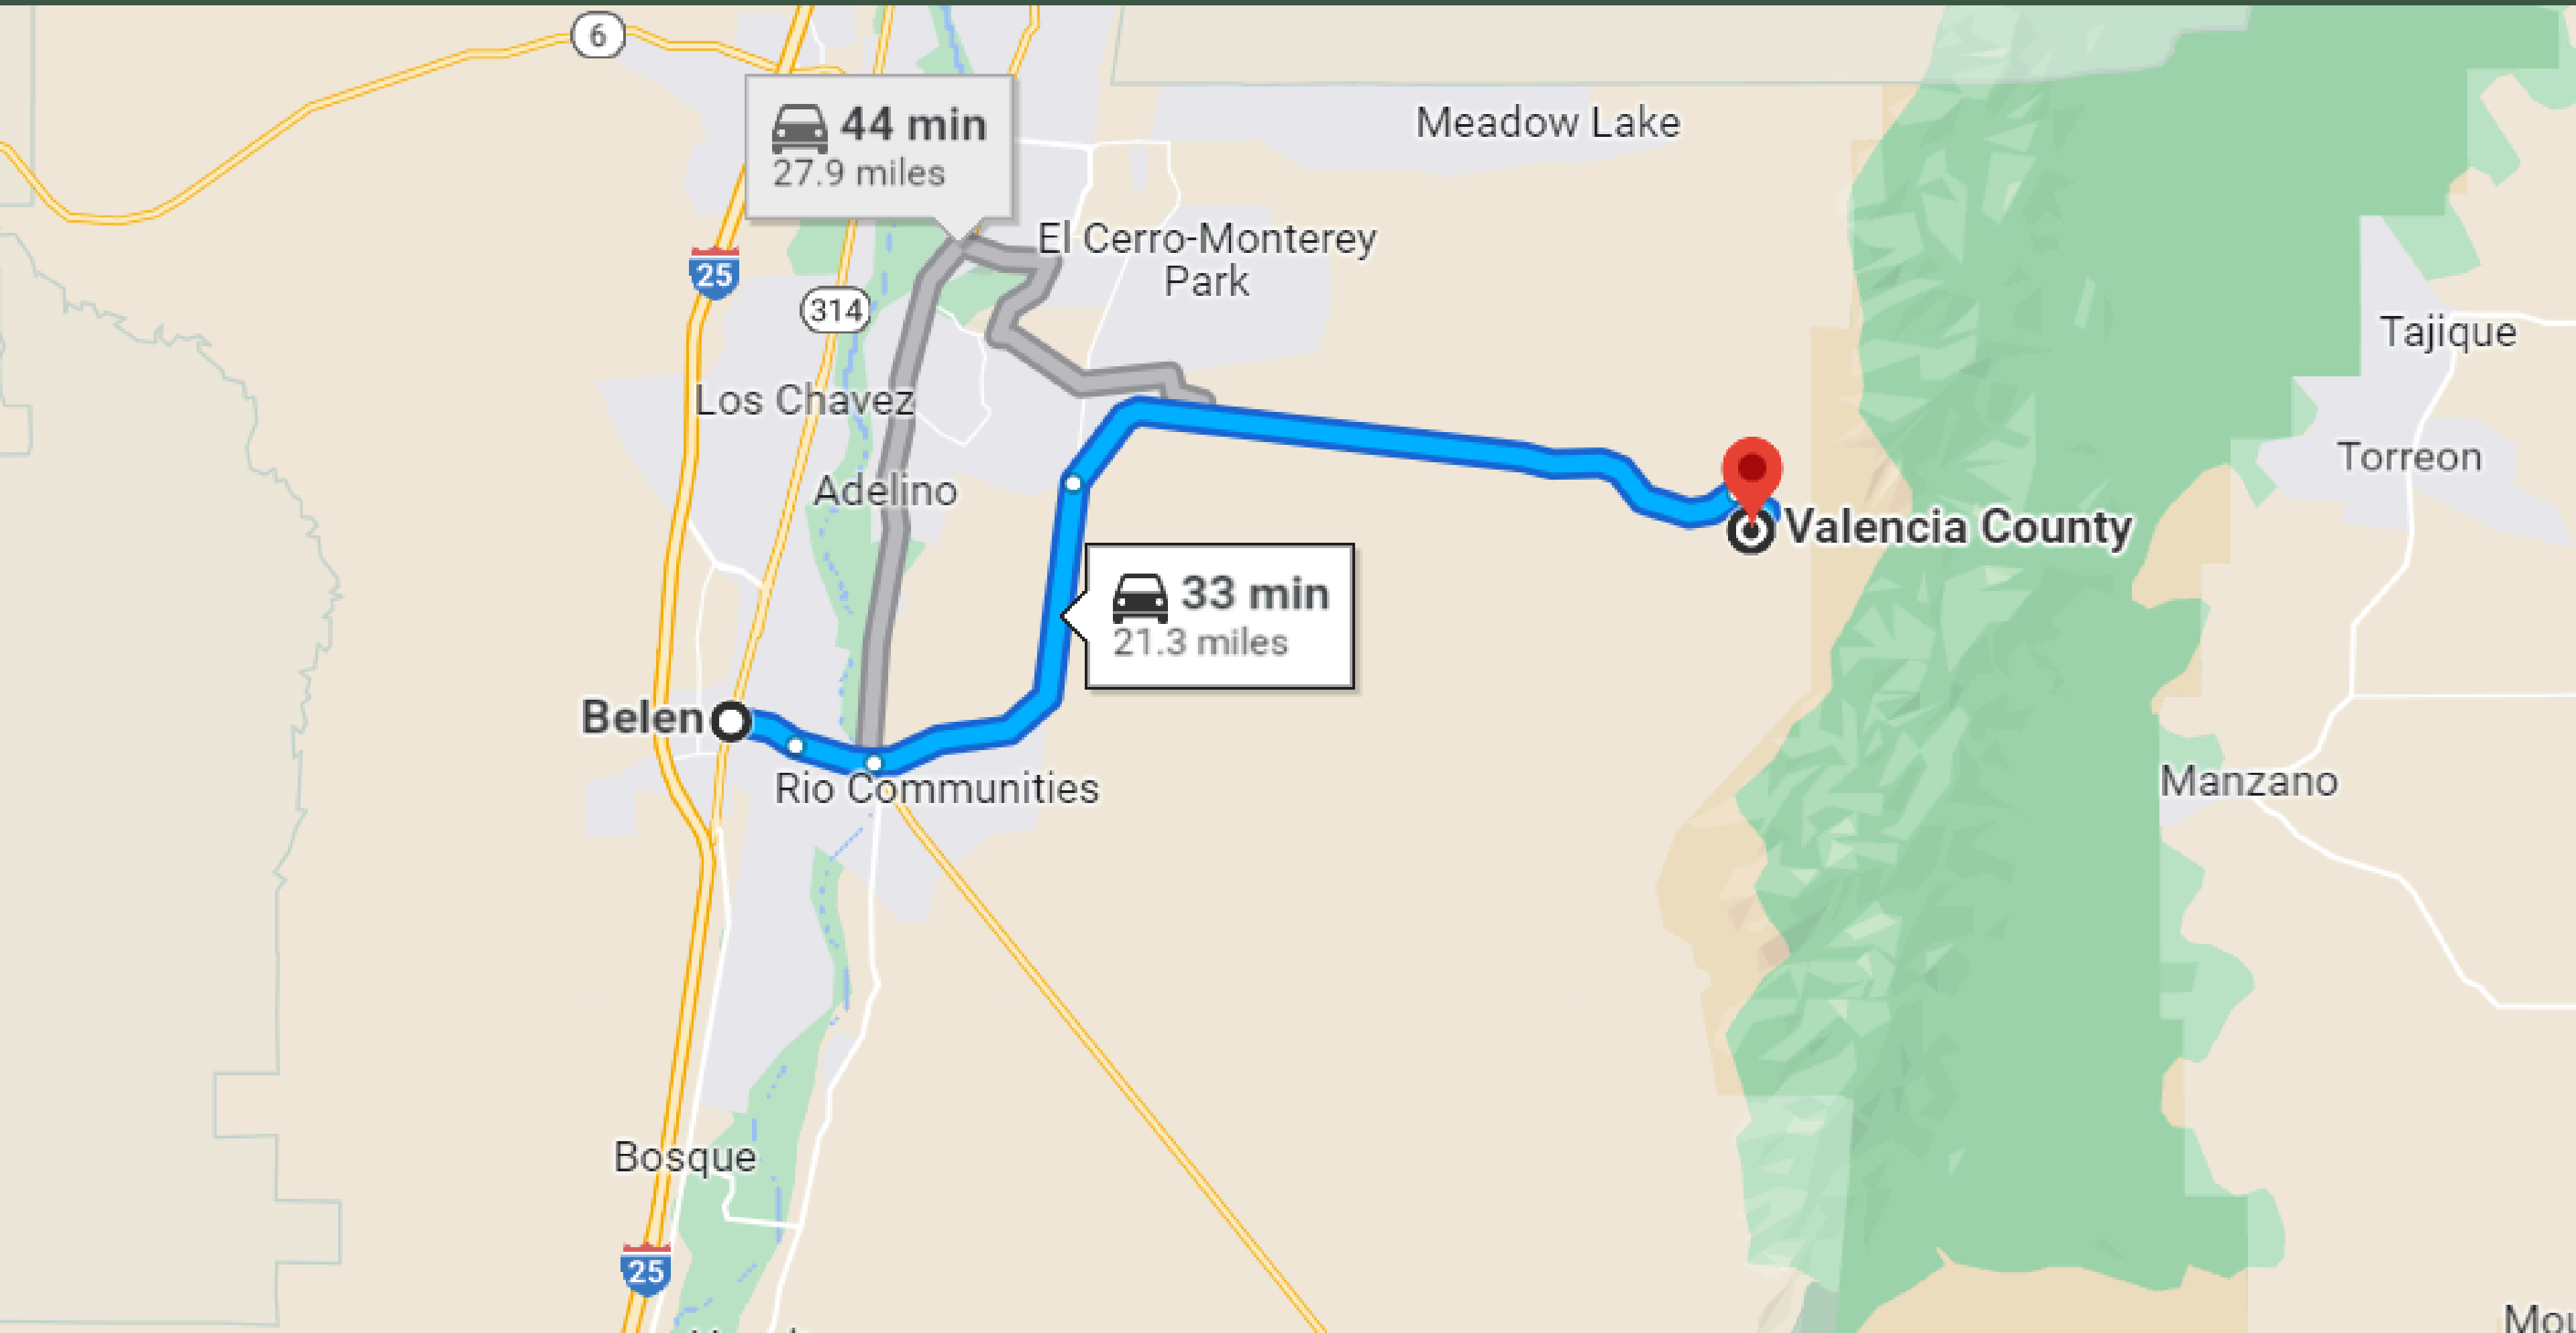

31- MIN DRIVE TO RIO COMMUNITIES TOWN

33-MINUTE DRIVE TO BELEN TOWN

36-MINUTE DRIVE TO LOS LUNAS TOWN

57-MINUTE DRIVE TO ALBUQUERQUE