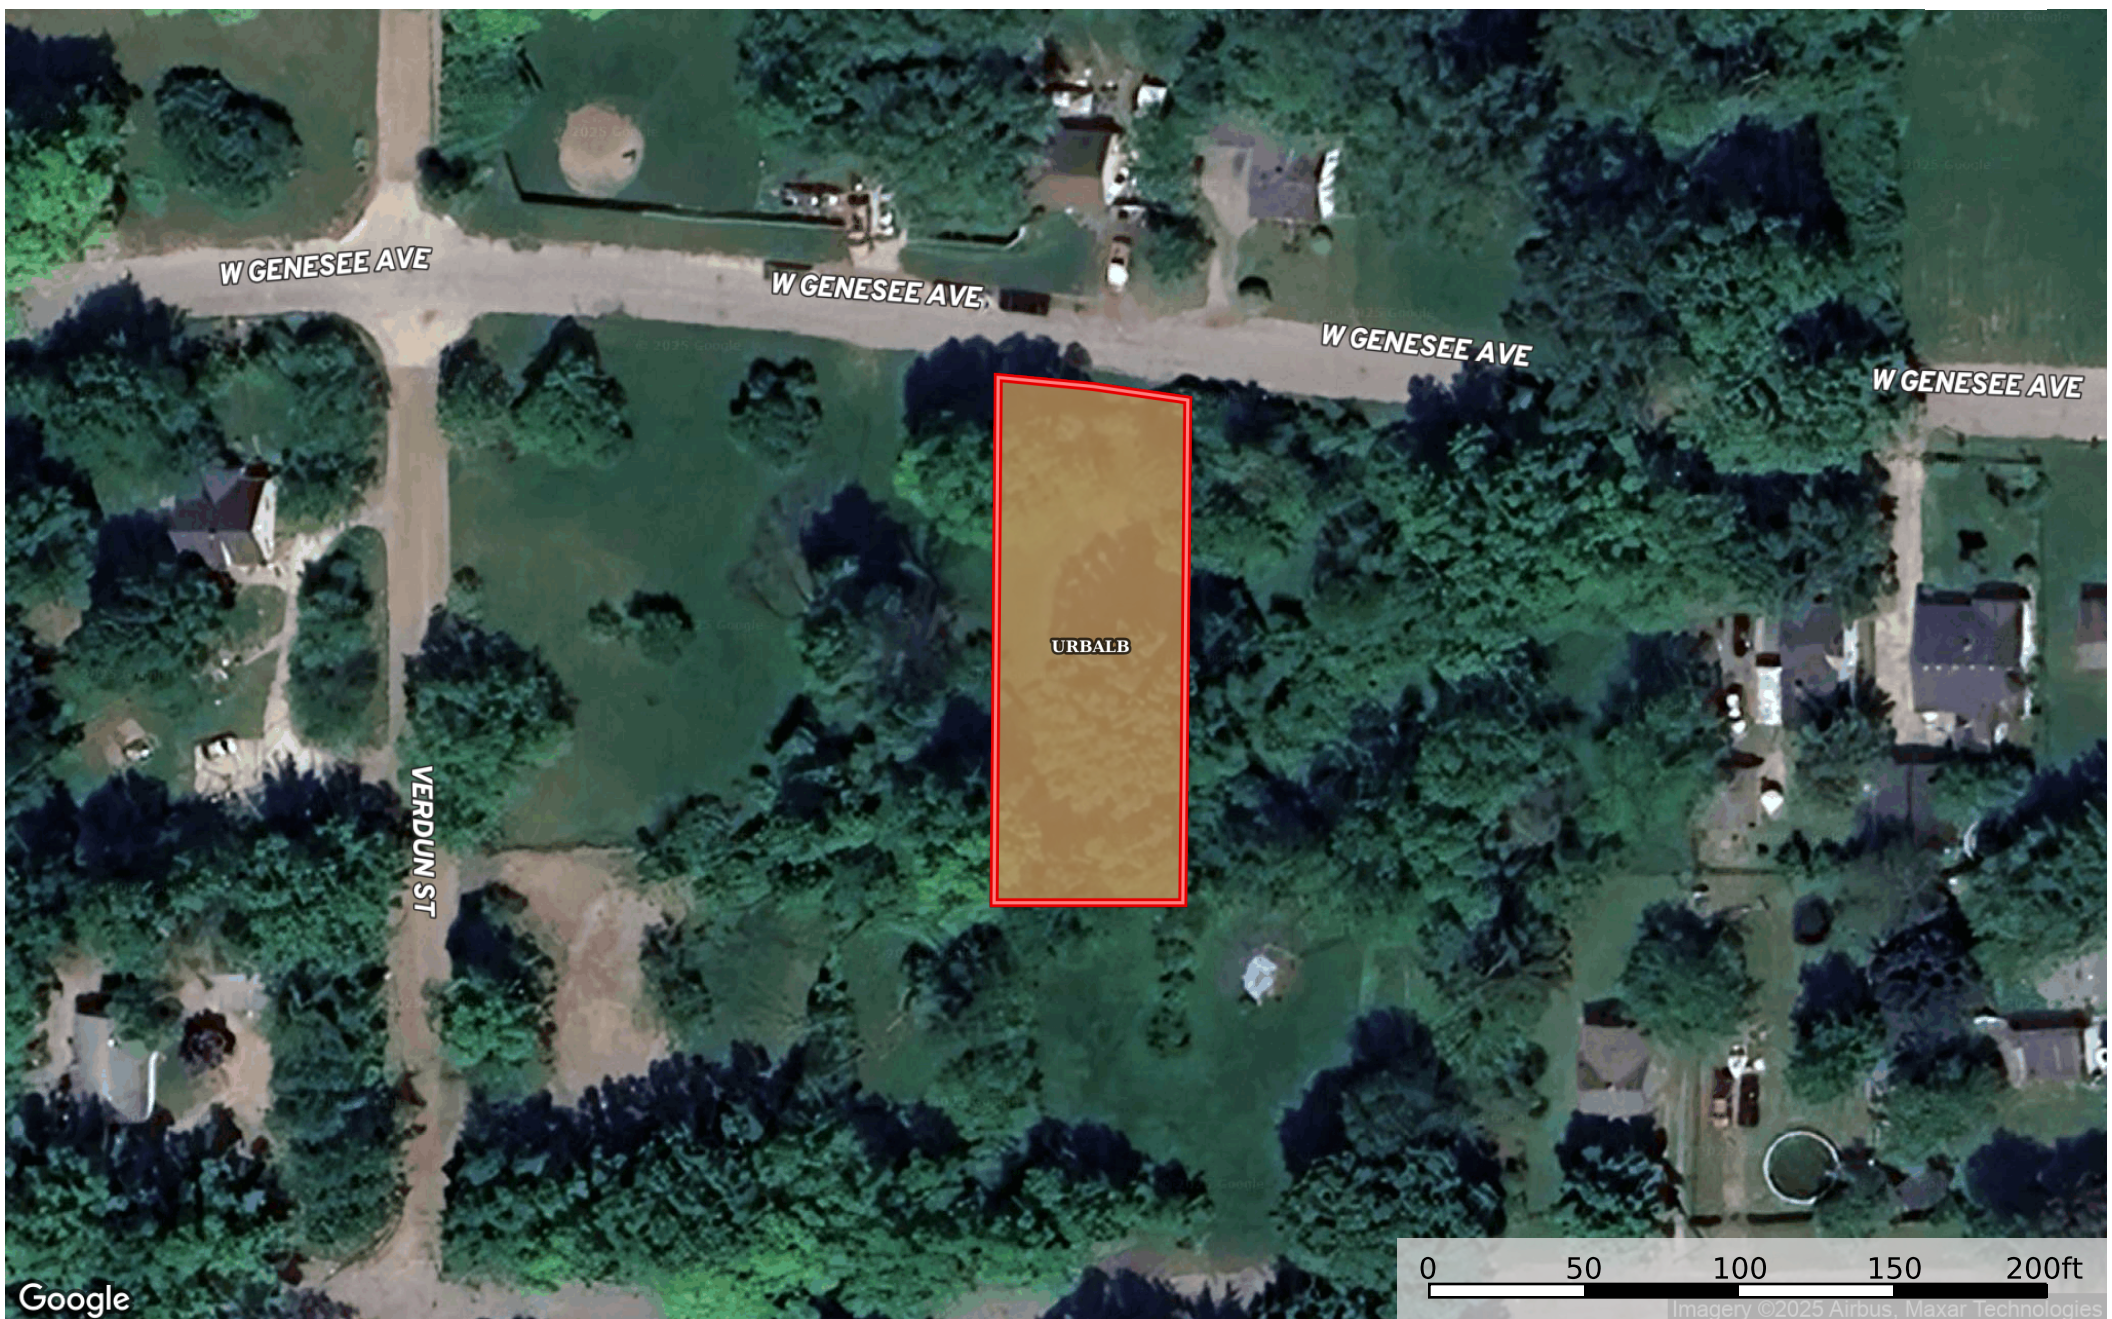

0.23 Acre Flint, Genesee County, MI 14-24-551-157
Genesee County, Michigan, 0.23 AC +/-

W GENESEE AVE

W GENESEE AVE

W GENESEE AVE

W GENESEE AVE

VERDUN ST

URBALB

Google

Imagery ©2025 Airbus, Maxar Technologies

 Boundary

 Boundary 0.23 ac

SOIL CODE	SOIL DESCRIPTION	ACRES	%	CPI	NCCPI	CAP
UrbalB	Urban land-Crosier-Williamstown complex, 2 to 6 percent slopes	0.23	100	0	31	-
TOTALS		0.23(*)	100%	-	31.0	-