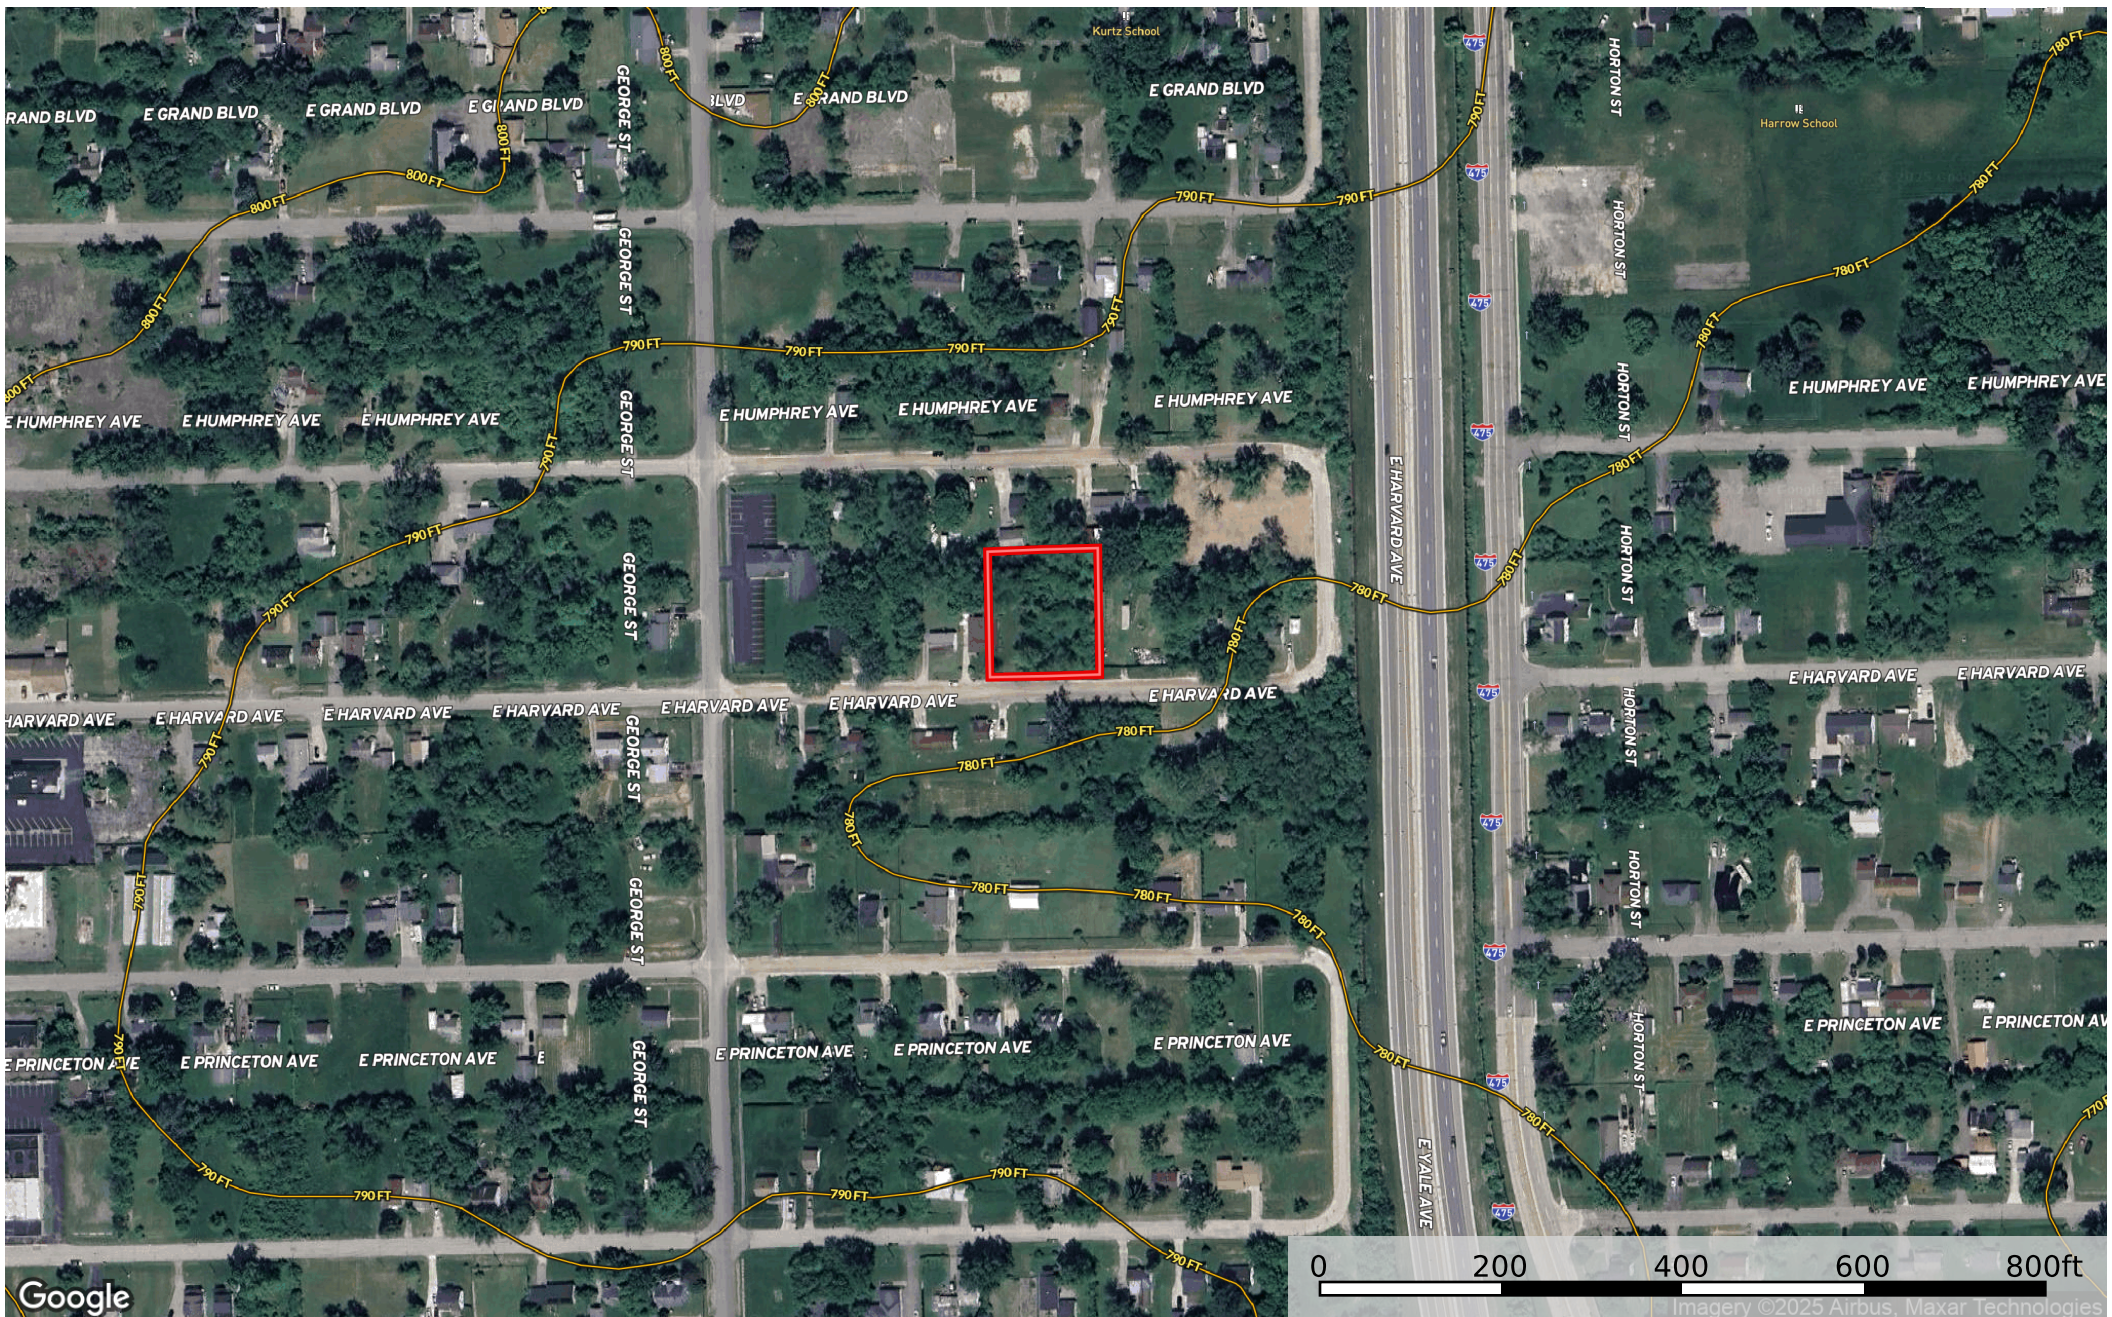

# 0.36 Acre Flint, Genesee County, MI 11-19-501-026

Genesee County, Michigan, 0.36 AC +/-

Google

Imagery ©2025 Airbus, Maxar Technologies

 Boundary

 The information contained herein was obtained from sources deemed to be reliable. Land id™ Services makes no warranties or guarantees as to the completeness or accuracy thereof.