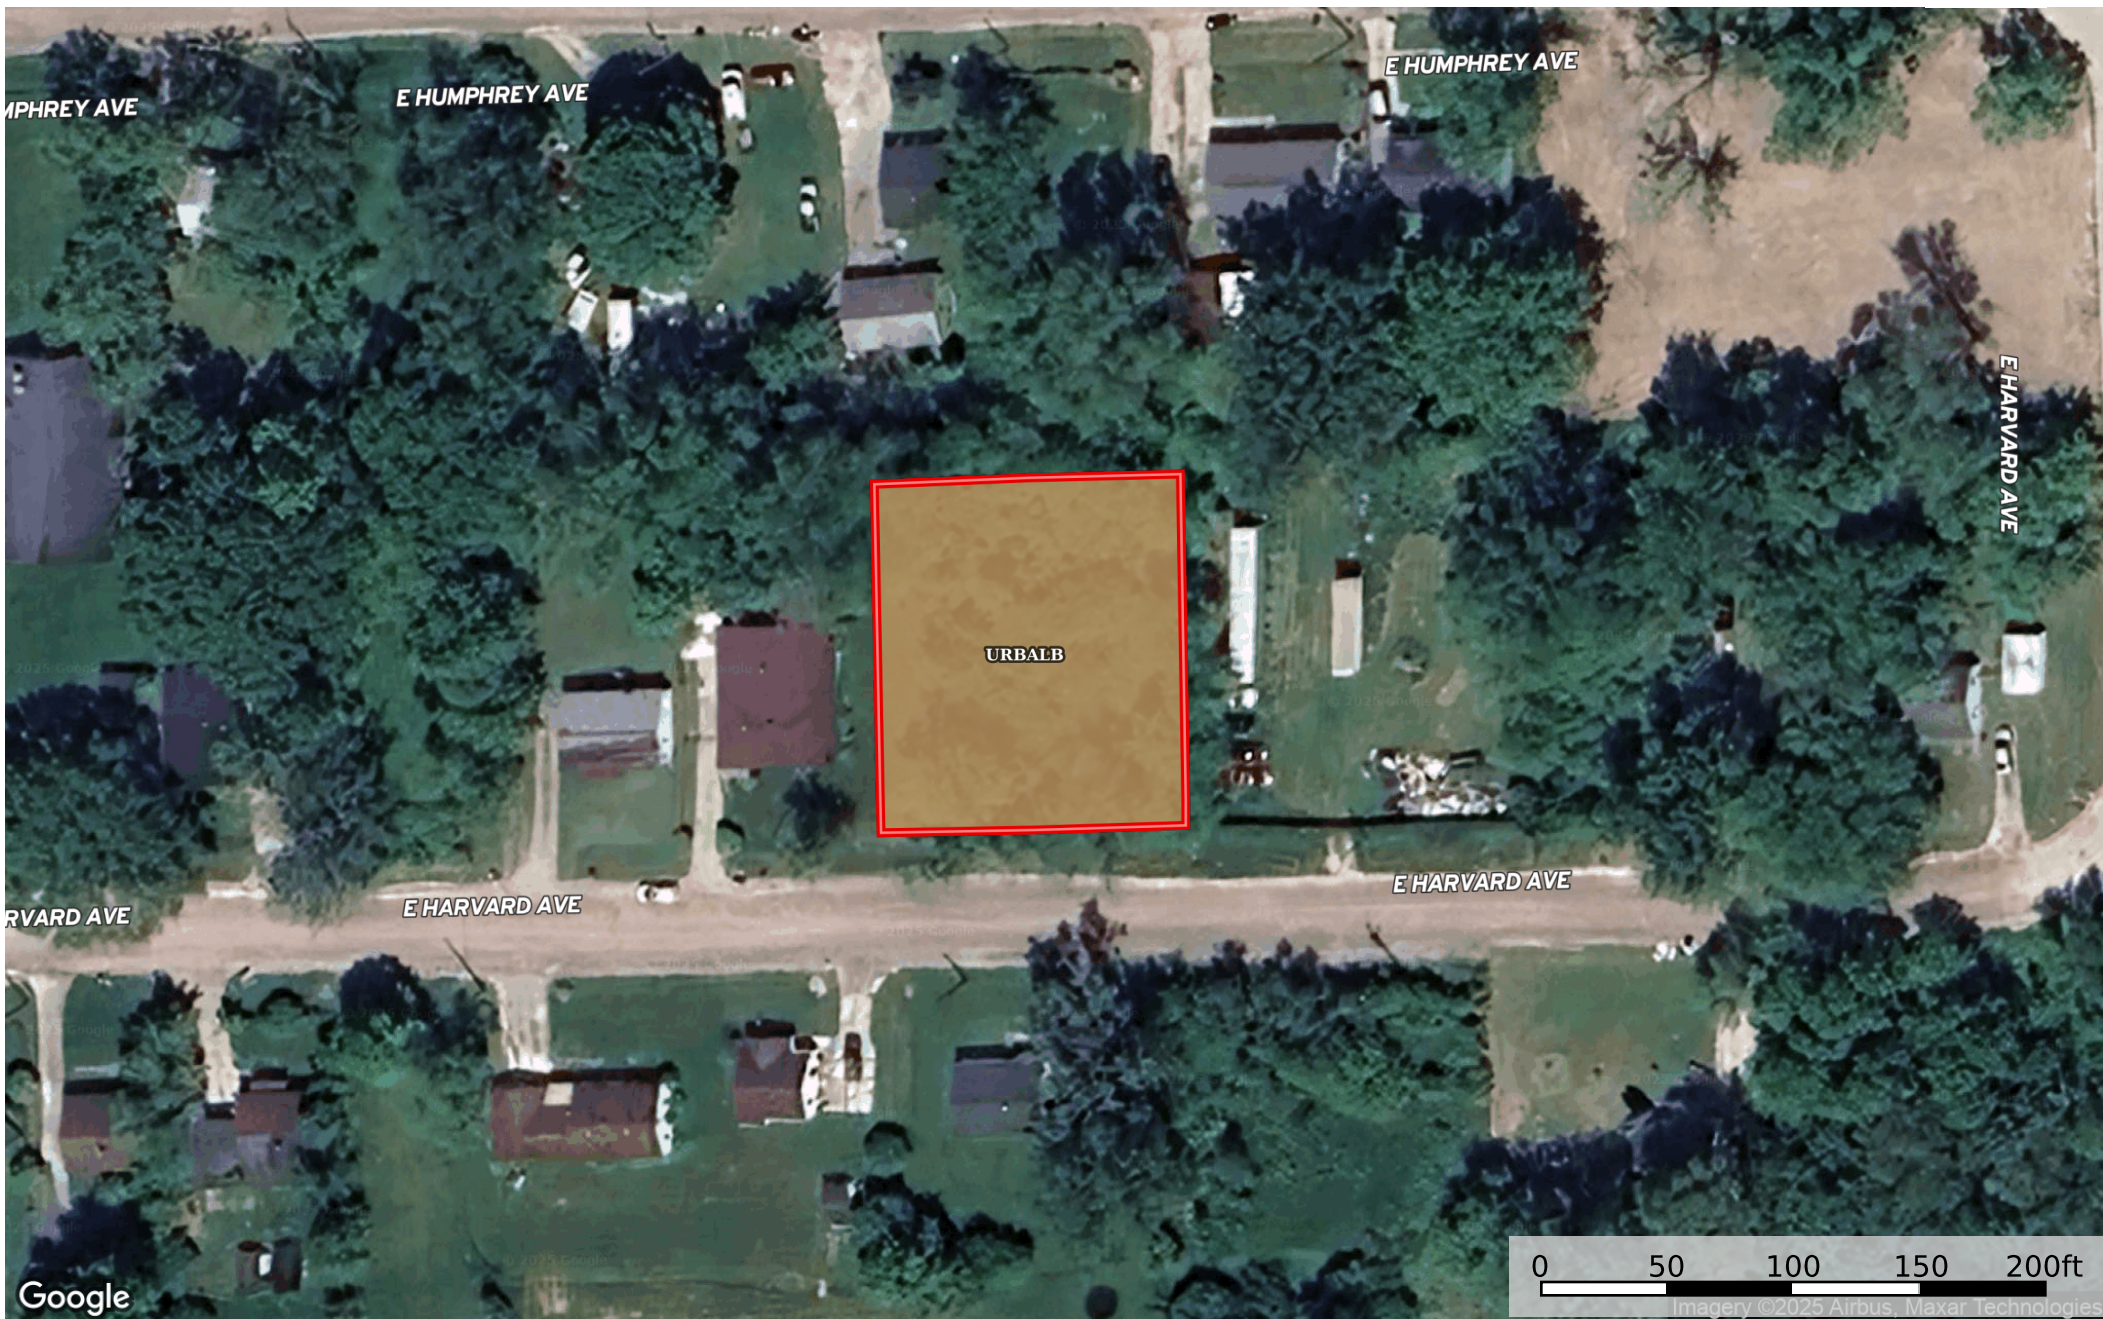

0.36 Acre Flint, Genesee County, MI 11-19-501-026
Genesee County, Michigan, 0.36 AC +/-

Google

Boundary

 Boundary 0.39 ac

SOIL CODE	SOIL DESCRIPTION	ACRES	%	CPI	NCCPI	CAP
UrbalB	Urban land-Crosier-Williamstown complex, 2 to 6 percent slopes	0.39	100	0	31	-
TOTALS		0.39(*)	100%	-	31.0	-

(*) Total acres may differ in the second decimal compared to the sum of each acreage soil. This is due to a round error because we only show the acres of each soil with two decimal.