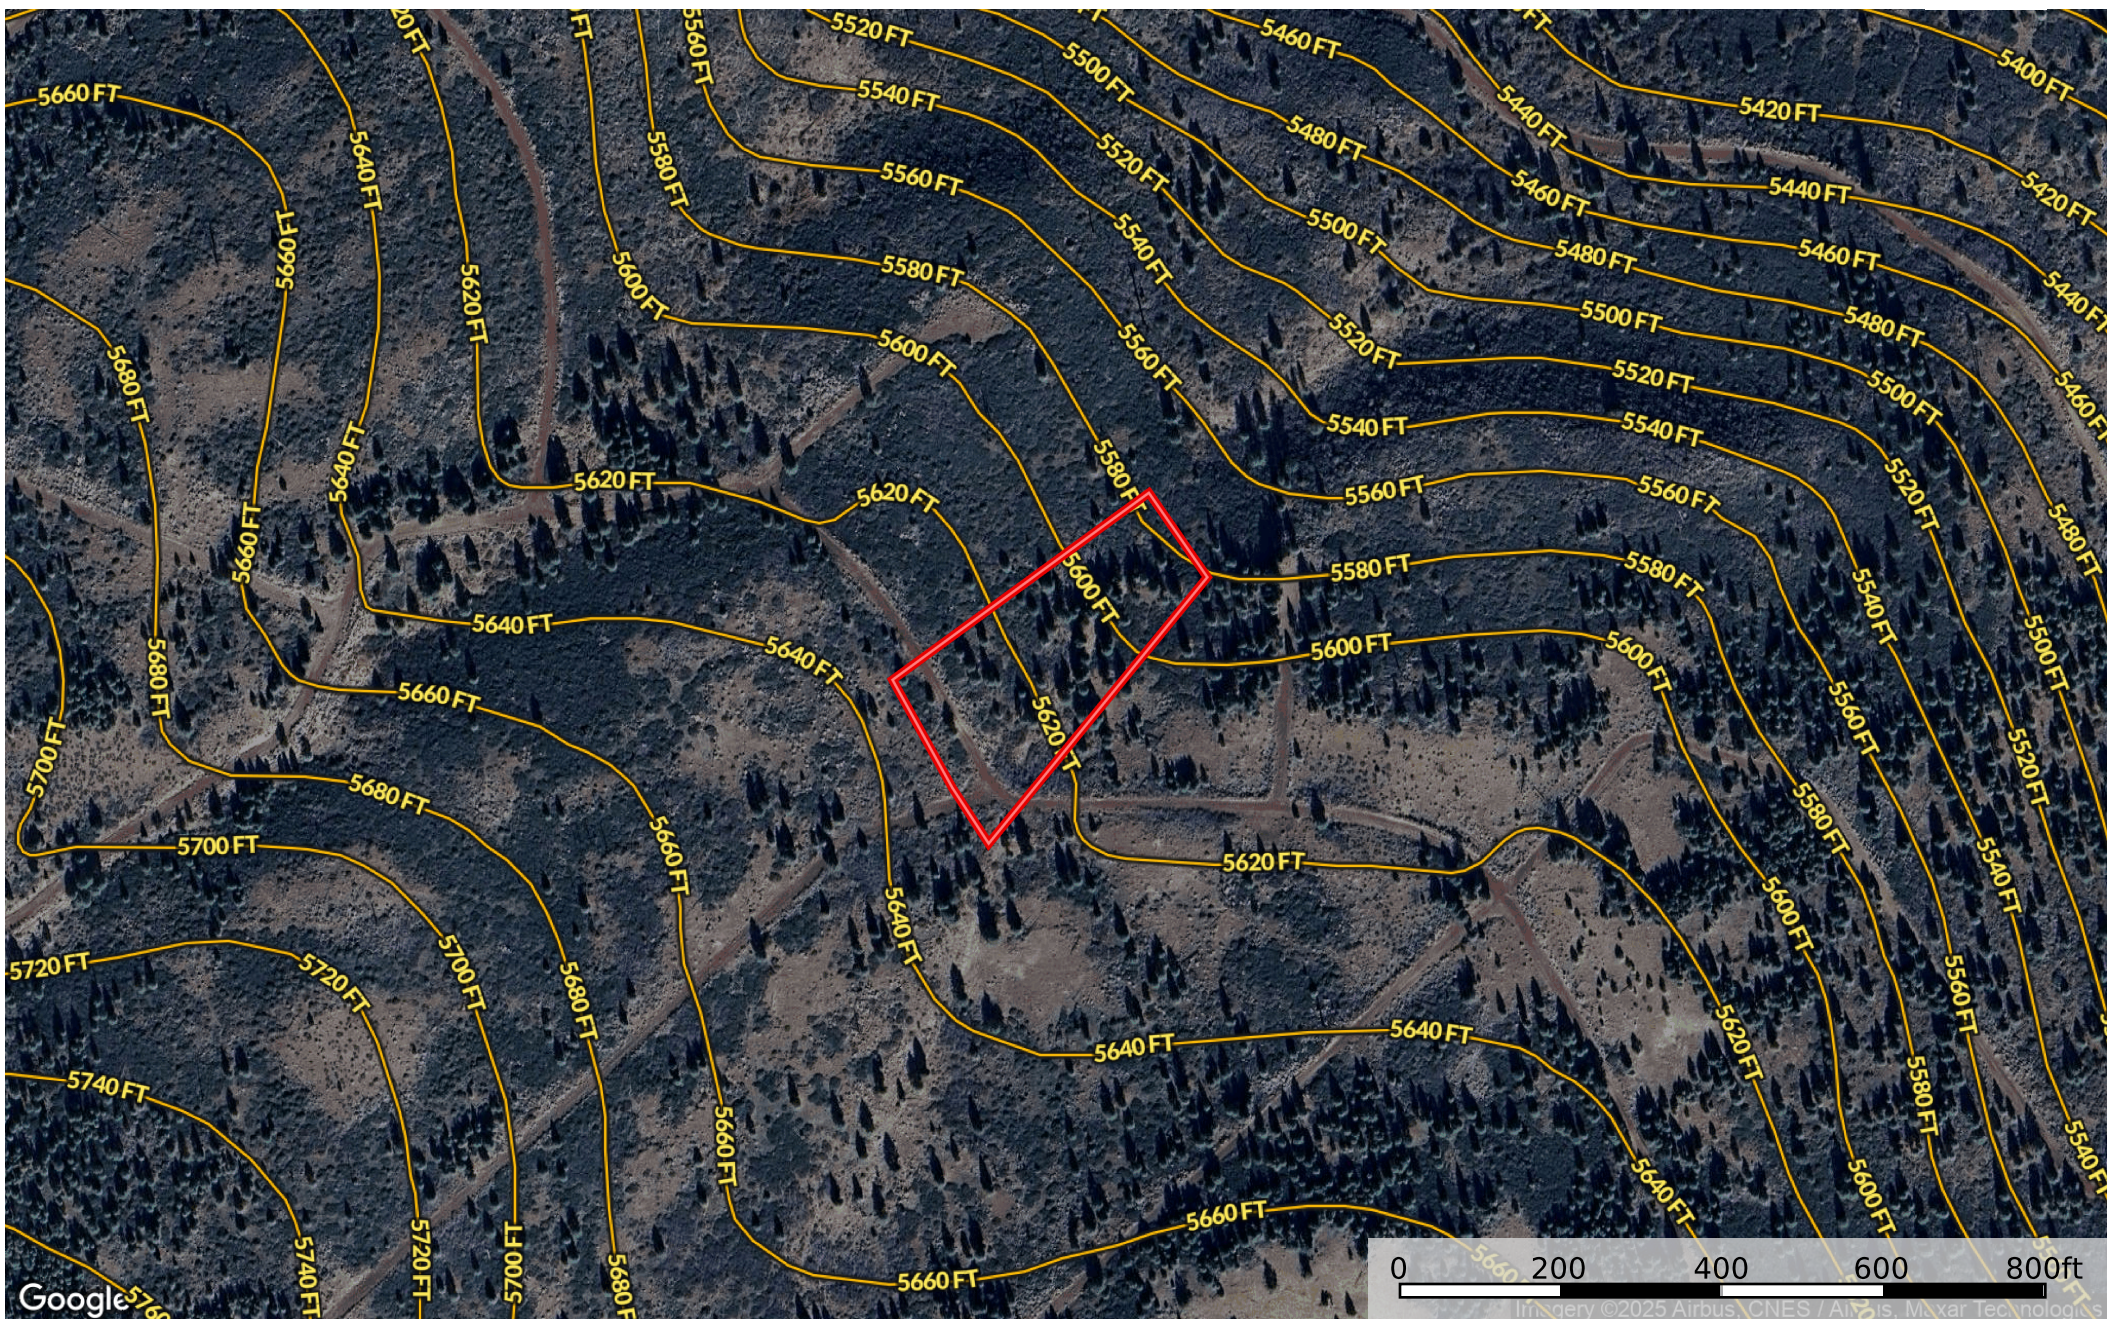

1.62 Acres Alturas, Modoc County, CA 041-691-036-000

Modoc County, California, 1.62 AC +/-

Google

Boundary