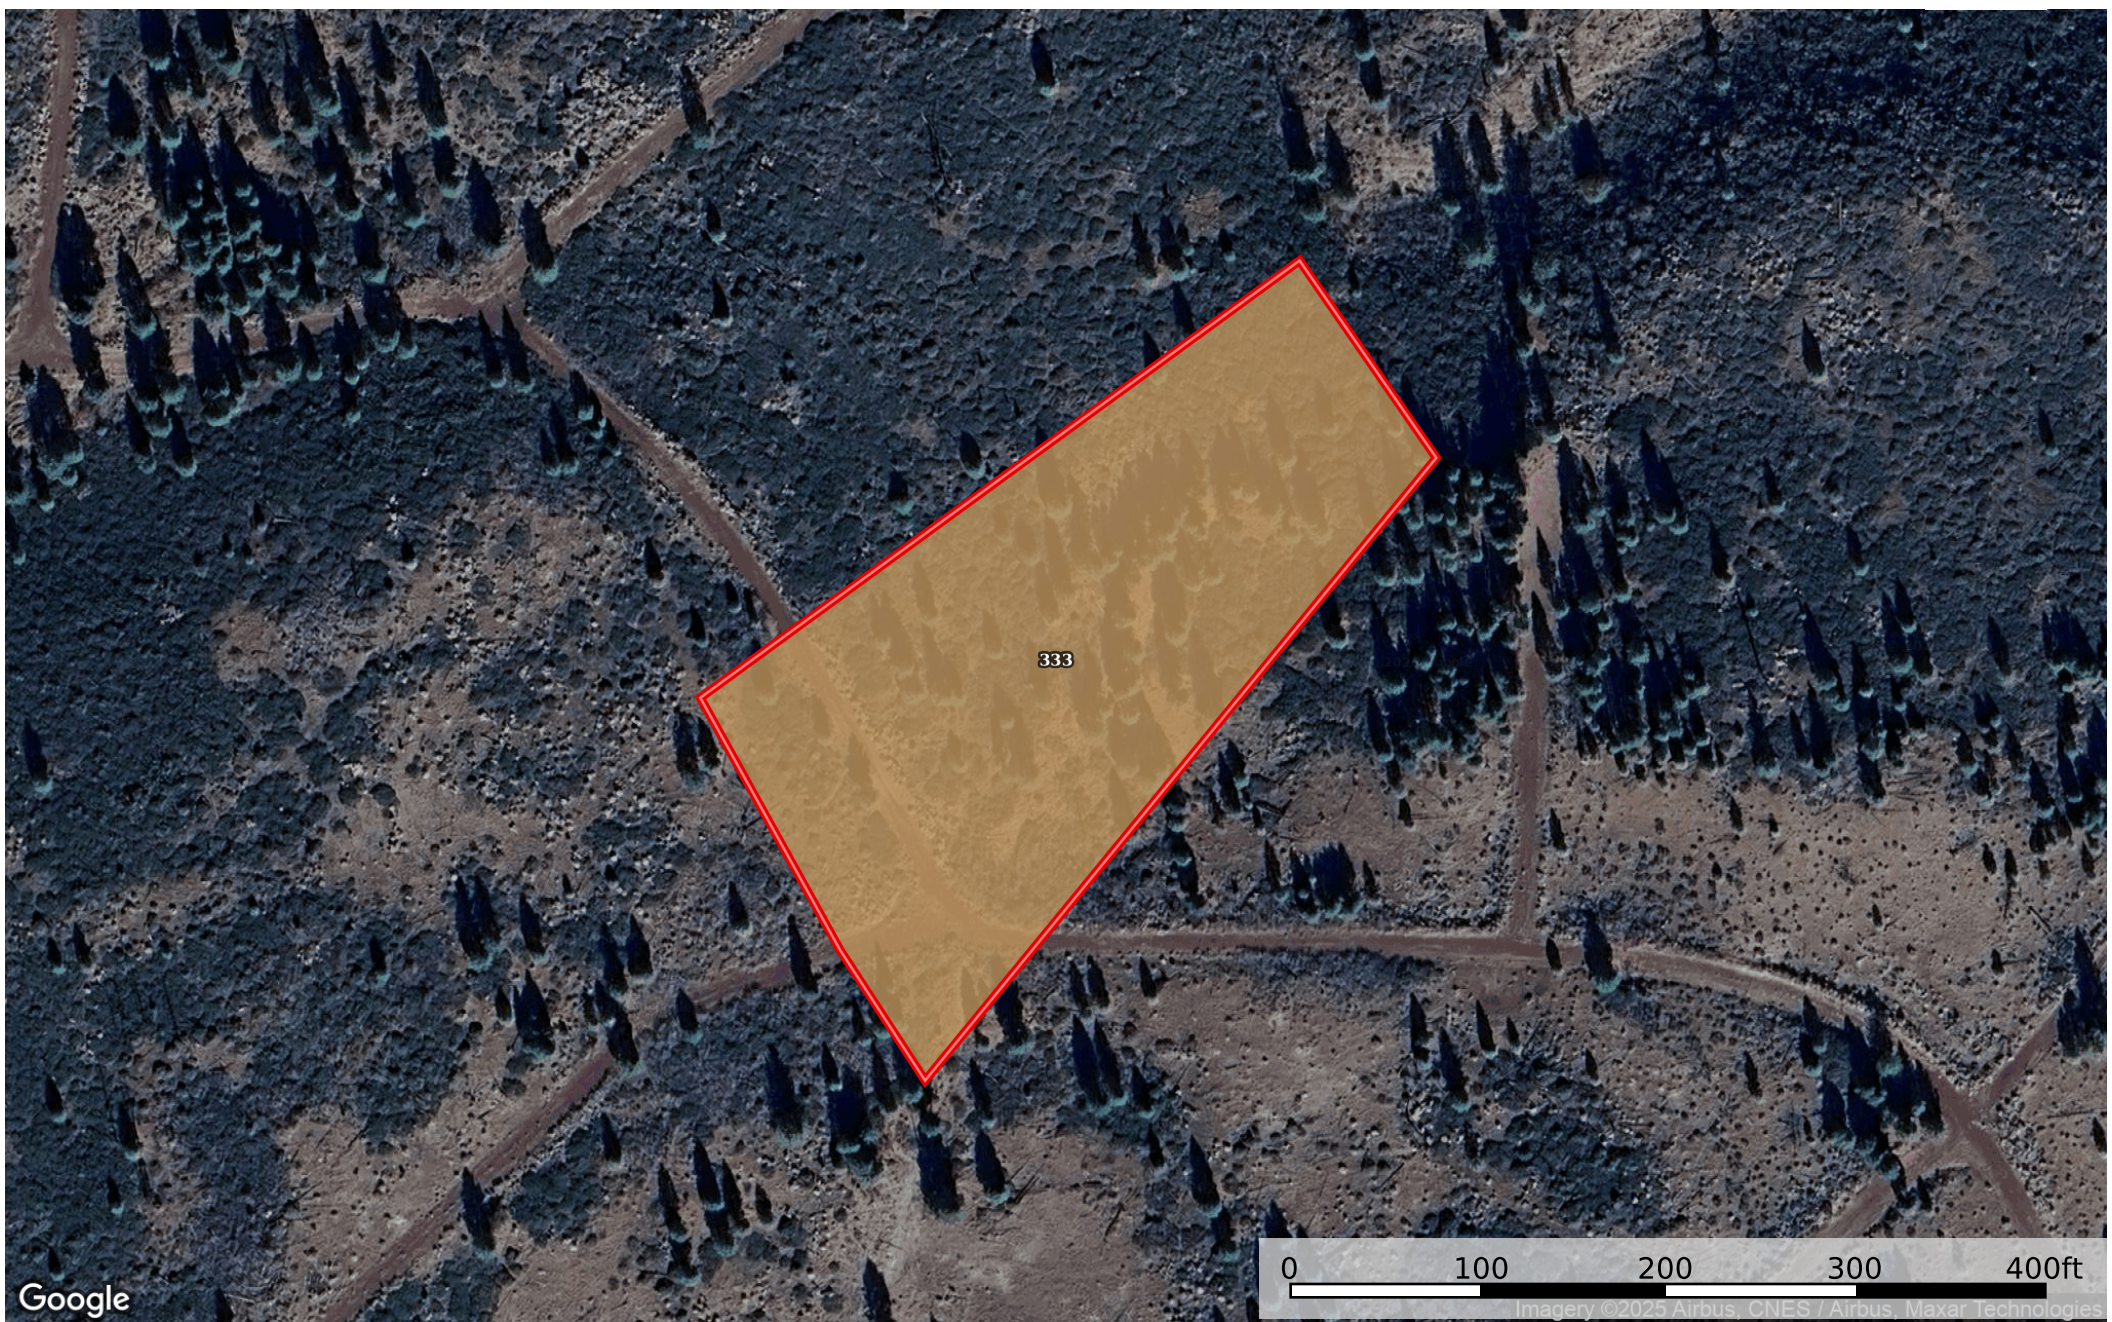

1.62 Acres Alturas, Modoc County, CA 041-691-036-000
Modoc County, California, 1.62 AC +/-

Google

0 100 200 300 400ft

Imagery ©2025 Airbus, CNES / Airbus, Maxar Technologies

 Boundary

id. The information contained herein was obtained from sources deemed to be reliable. Land id™ Services makes no warranties or guarantees as to the completeness or accuracy thereof.

Boundary 1.66 ac

SOIL CODE	SOIL DESCRIPTION	ACRES	%	CPI	NCCPI	CAP
333	Witcher-Gosch complex, 2 to 15 percent slopes	1.66	100	0	23	4e
TOTALS		1.66(*)	100%	-	23.0	4

(*) Total acres may differ in the second decimal compared to the sum of each acreage soil. This is due to a round error because we only show the acres of each soil with two decimal.