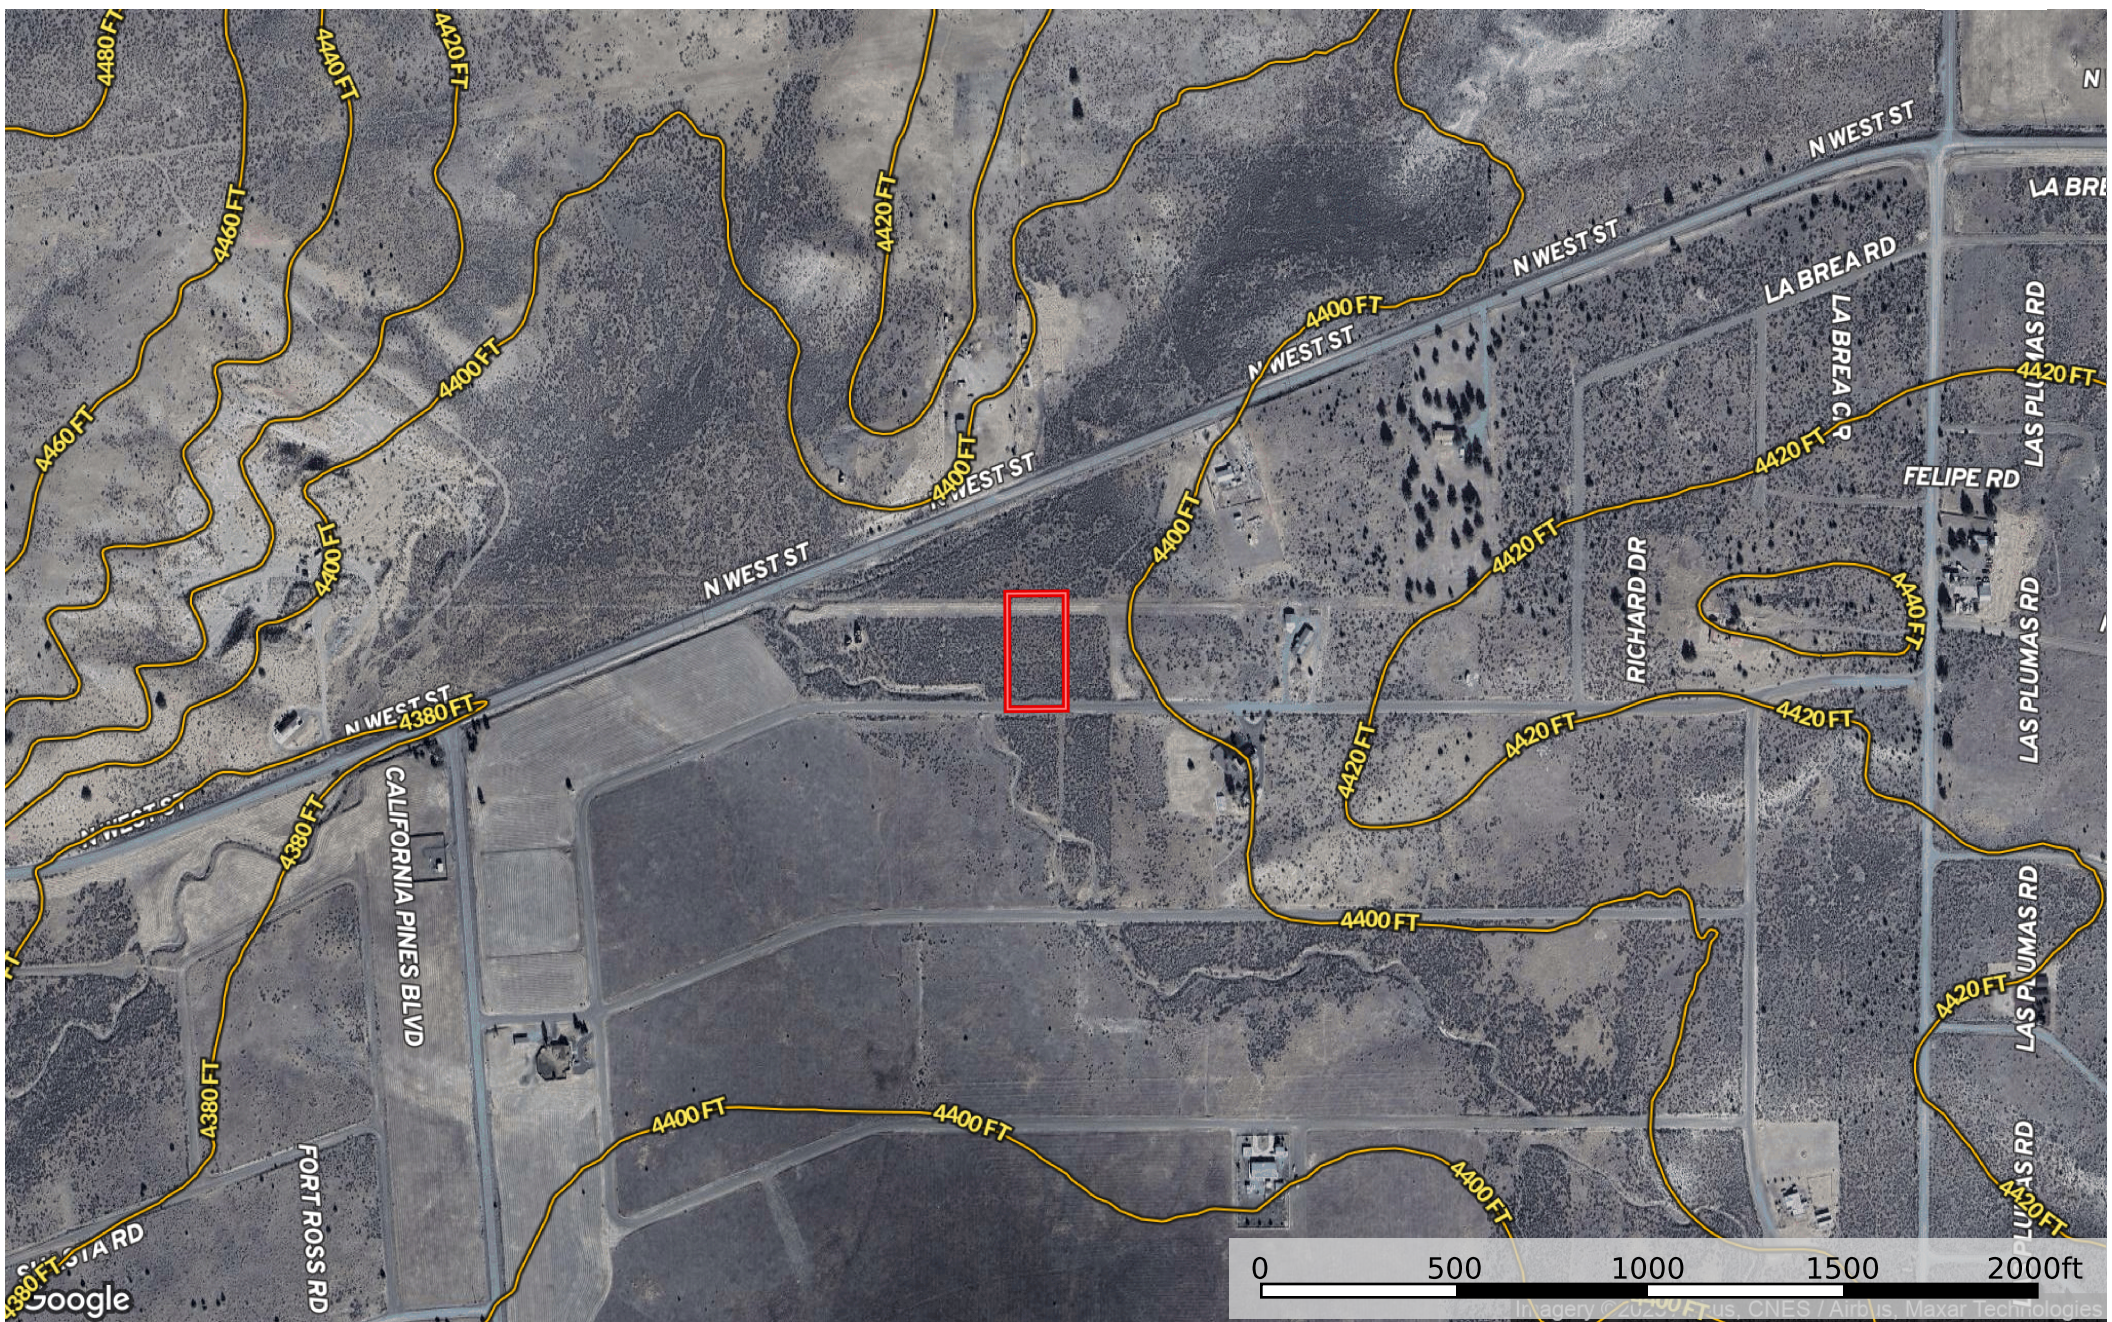

1.02 Acres Alturas, Modoc County, CA 040-211-015-000

Modoc County, California, 1.02 AC +/-

 Boundary